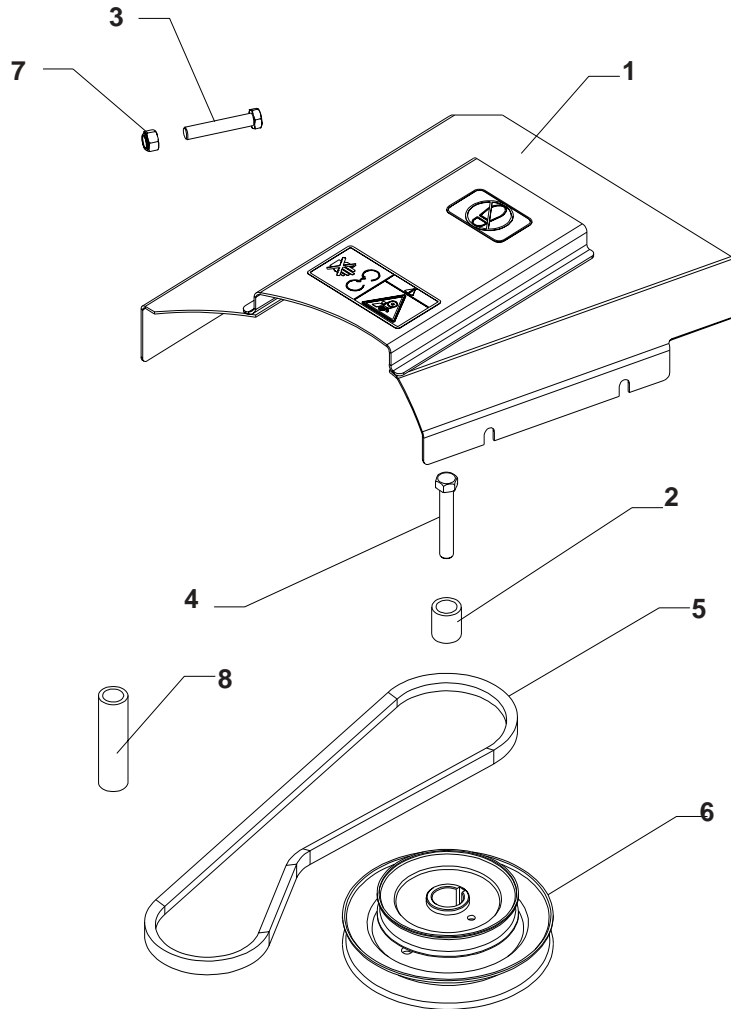

Replacement Parts

539106782 Spindle Drive Kit, 42"
 539106783 Spindle Drive Kit, 48"
 539106784 Spindle Drive Kit, 52"
 539106785 Spindle Drive Kit, 61"

ITEM	PART NO.	QTY	DESCRIPTION
1	539106778	1	42 SHIELD W/DECALS
	539106779	1	48 SHIELD W/DECALS
	539106780	1	52 SHIELD W/DECALS
	539106781	1	61 SHIELD W/DECALS
2	539106739	1	SPACER
3	539990629	1	HCS 3/8 X 2.25 USED ON 48"/52"/61"
	539976941	1	HCS 3/8 X 1.25 (42" ONLY)
4	539991120	1	HCS 7/16 X 2.5
5	539106723	1	BELT-42
	539106724	1	BELT-48
	539106725	1	BELT-52
	539106726	1	BELT-61
6	539106744	1	STACKED SHEAVE 42-48
	539106745	1	STACKED SHEAVE 52
	539106746	1	STACKED SHEAVE 61
7	539976979	1	NUT 3/8 NYLOC
8	539106787	2	STOP - USED ON 42" & 48" ONLY