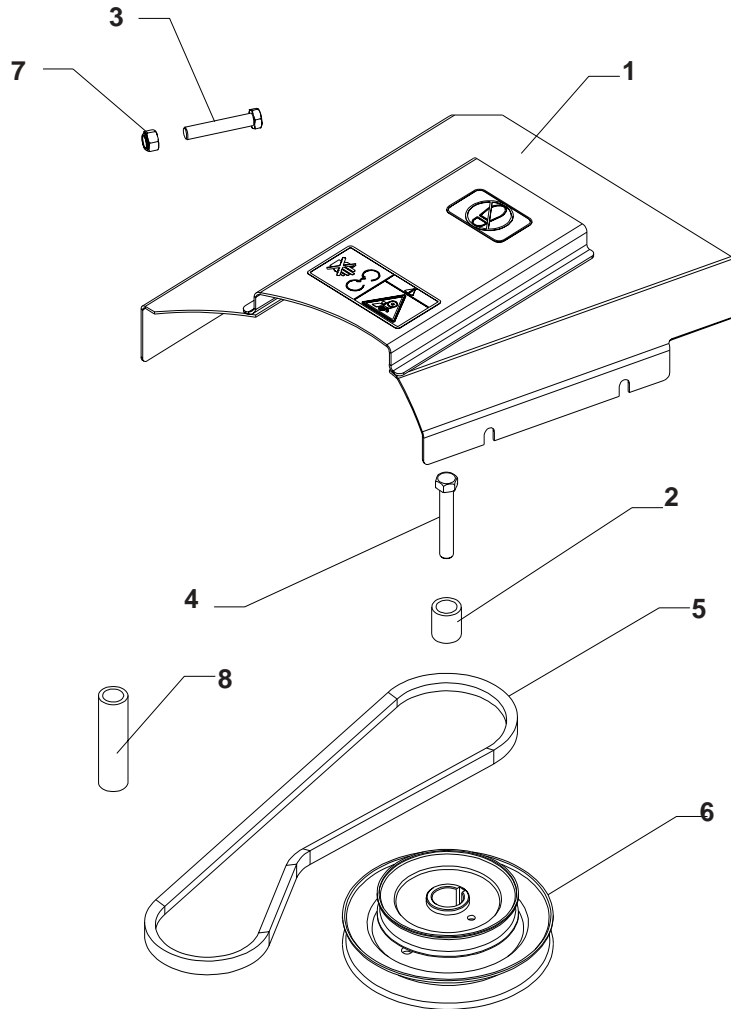

# Replacement Parts

539106782 Spindle Drive Kit, 42"  
 539106783 Spindle Drive Kit, 48"  
 539106784 Spindle Drive Kit, 52"  
 539106785 Spindle Drive Kit, 61"

ITEM	PART NO.	QTY	DESCRIPTION
1	539106778	1	42 SHIELD W/DECALS
	539106779	1	48 SHIELD W/DECALS
	539106780	1	52 SHIELD W/DECALS
	539106781	1	61 SHIELD W/DECALS
2	539106739	1	SPACER
3	539990629	1	HCS 3/8 X 2.25 USED ON 48"/52"/61"
	539976941	1	HCS 3/8 X 1.25 (42" ONLY)
4	539991120	1	HCS 7/16 X 2.5
5	539106723	1	BELT-42
	539106724	1	BELT-48
	539106725	1	BELT-52
	539106726	1	BELT-61
6	539106744	1	STACKED SHEAVE 42-48
	539106745	1	STACKED SHEAVE 52
	539106746	1	STACKED SHEAVE 61
7	539976979	1	NUT 3/8 NYLOC
8	539106787	2	STOP - USED ON 42" & 48" ONLY