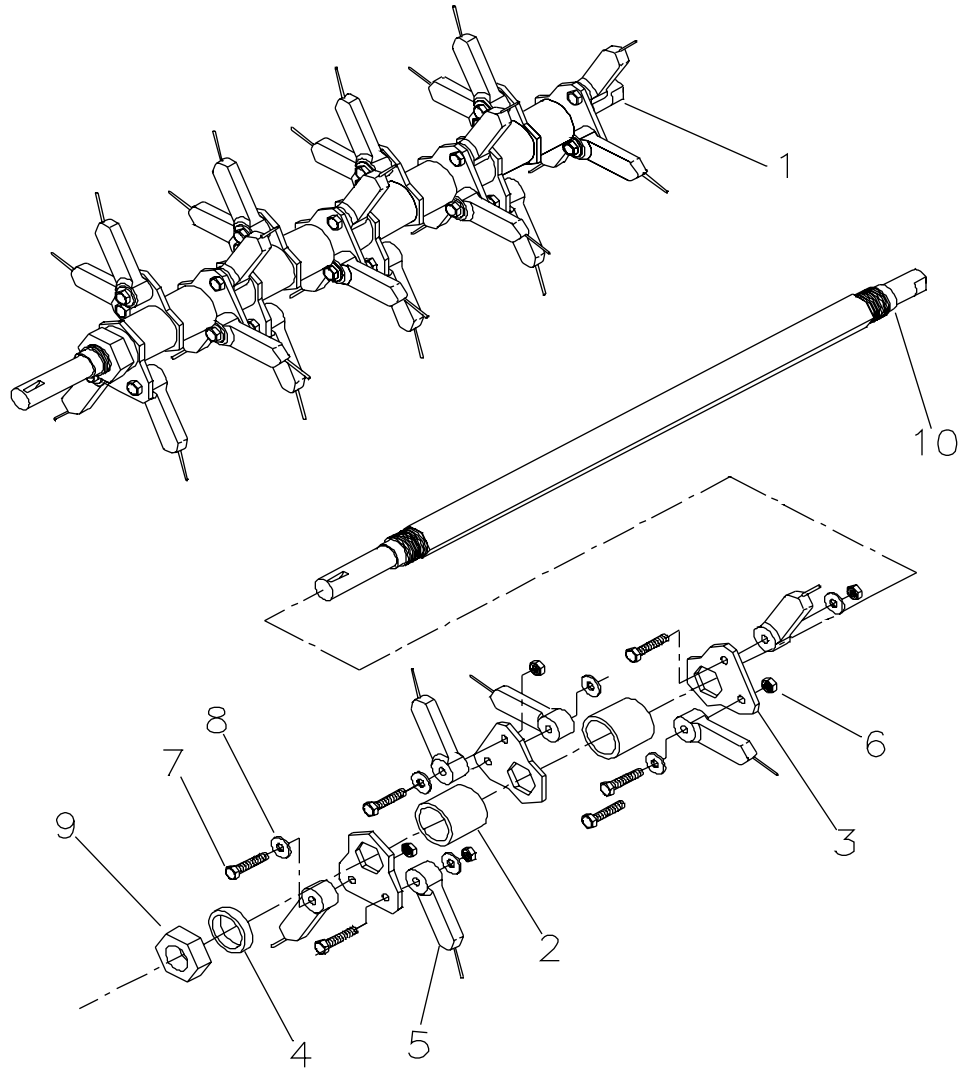

Husqvarna

DETHATCHER

Parts Manual

MODELS:

968999190 / DT20

968999191 / DTB20A

968999192 / DTH20A

Husqvarna Turf Care policy is to improve its products whenever it is possible and practical to do so. In an effort to keep pace with changes in technology, Husqvarna reserves the right to make changes or improvements at any time without incurring any obligation to make such changes on products previously manufactured.

Spring Tine Shaft Assembly Accessory # 539103556

ITEM	PART NO.	QTY.	DESCRIPTION
1	539103556	1	RAKE SHAFT, COMPLETE
2	539103550	11	SPACER, LONG
3	539103548	12	PLATE, SPRINGTONE
4	539103551	2	SPACER, SHORT
5	539103553	24	SPRING, TINE
6	539976978	24	1/4-20 NYLOC NUT
7	539100266	24	1/4 X 1-1/4 HCS
8	539990598	24	1/4 FLAT WASHER
9	539100530	2	JAM NUT W/SET SCREW
10	539103552	1	SHAFT, SPRINGTINE