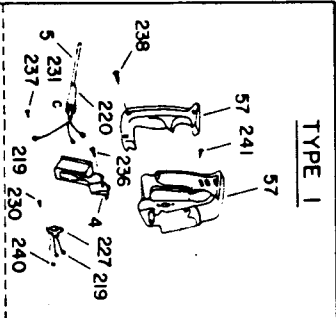

TYPE 2

TYPE 1