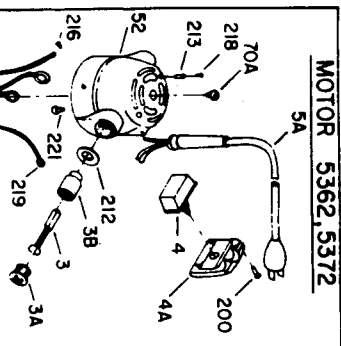

PORTER-CABLE SPEEDMATIC ROUTERS

WARNING: Electrical repairs should only be attempted by trained repairmen. Contact the nearest Porter-Cable Service Center or other competent repair center.

MOTOR 5362, 5372

Parts List for 5362 Type ALL TYPES

| Item Number | Part Number | Description | Qty Required |
|-------------|-------------|---------------------|--------------|
| 214 | 863393 | SCREW | 10 |
| 215 | 000000-00 | No Longer Available | 10 |
| 215 | 693429 | SCREW | 10 |
| 216 | 801896 | SCREW | 10 |
| 217 | 872944 | SCREW | 10 |
| 218 | 000000-00 | No Longer Available | 10 |
| 219 | 849314 | TERM | 1 |
| 220 | 901266 | STRAIN RELIEVER | 1 |
| 220 | 810716 | RELIEVER | 1 |
| 221 | 000000-00 | No Longer Available | 1 |
| 221 | 859802 | SCREW | 10 |
| 223 | 874582 | CLAMP KNOB | 10 |
| 224 | 42186 | ROUTER SUB-BASE | 1 |
| 225 | 800942 | RING | 10 |
| 226 | 800869 | SPRING | 3 |
| 227 | 694125 | OUTLET | 1 |
| 227 | 000000-00 | No Longer Available | 1 |
| 228 | 801821 | WASHER | 10 |
| 229 | 803336 | SCREW | 10 |
| 229 | 874117 | SCREW | 10 |
| 230 | 803157 | SCREW | 10 |
| 231 | 847143 | LOCK | 1 |
| 232 | 861434 | CORD CLAMP | 1 |
| 233 | 685526 | SCREW | 10 |
| 234 | 000000-00 | No Longer Available | 1 |
| 236 | 882703 | SCREW | 10 |
| 236 | 000000-00 | No Longer Available | 1 |