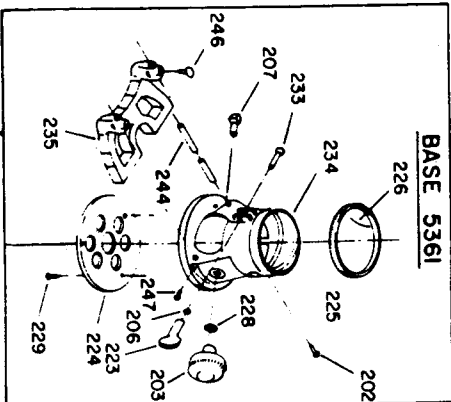

PORTER-CABLE SPEEDMATIC ROUTERS

WARNING: Electrical repairs should only be attempted by trained repairmen. Contact the nearest Porter-Cable Service Center or other competent repair center.

MOTOR 5362, 5372

Parts List for 5362 Type ALL TYPES

| Item Number | Part Number | Description | Qty Required |
|-------------|-------------|---------------------|--------------|
| 214 | 863393 | SCREW | 10 |
| 215 | 000000-00 | No Longer Available | 10 |
| 215 | 693429 | SCREW | 10 |
| 216 | 801896 | SCREW | 10 |
| 217 | 872944 | SCREW | 10 |
| 218 | 000000-00 | No Longer Available | 10 |
| 219 | 849314 | TERM | 1 |
| 220 | 901266 | STRAIN RELIEVER | 1 |
| 220 | 810716 | RELIEVER | 1 |
| 221 | 000000-00 | No Longer Available | 1 |
| 221 | 859802 | SCREW | 10 |
| 223 | 874582 | CLAMP KNOB | 10 |
| 224 | 42186 | ROUTER SUB-BASE | 1 |
| 225 | 800942 | RING | 10 |
| 226 | 800869 | SPRING | 3 |
| 227 | 694125 | OUTLET | 1 |
| 227 | 000000-00 | No Longer Available | 1 |
| 228 | 801821 | WASHER | 10 |
| 229 | 803336 | SCREW | 10 |
| 229 | 874117 | SCREW | 10 |
| 230 | 803157 | SCREW | 10 |
| 231 | 847143 | LOCK | 1 |
| 232 | 861434 | CORD CLAMP | 1 |
| 233 | 685526 | SCREW | 10 |
| 234 | 000000-00 | No Longer Available | 1 |
| 236 | 882703 | SCREW | 10 |
| 236 | 000000-00 | No Longer Available | 1 |