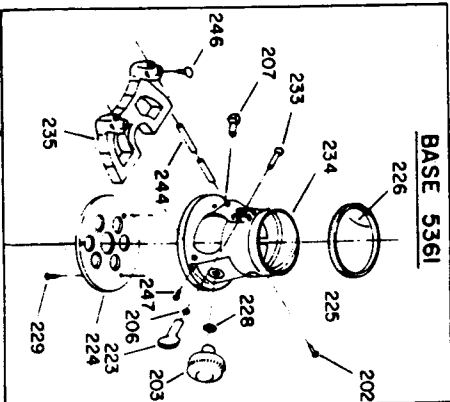

PORTER-CABLE SPEEDMATIC ROUTERS

WARNING! Electrical repairs should only be attempted by trained repairmen. Contact the nearest Porter-Cable Service Center or other competent repair center.

MOTOR 5362, 5372

BASE 5361

**EARLY STYLE
THREADED COLLET**

TYPE 1

TYPE 2

BASE 5371

**5361
5362
5371
5372
513**

Parts List for 5361 Type ALL TYPES

Item Number	Part Number	Description	Qty Required
1	000000-00	No Longer Available	1
1	000000-00	No Longer Available	1
1	000000-00	No Longer Available	1
1	000000-00	No Longer Available	1
1	000000-00	No Longer Available	1
1	681270	FAN	1
2	699325	FIELD	1
2	000000-00	No Longer Available	1
2	000000-00	No Longer Available	1
3	843996	BRUSH	2
3	803250	CAP	1
3	000000-00	No Longer Available	2
4	876771	SWITCH	1
4	876771	SWITCH	1
4	876770	SWITCH	1
4	801851	SWITCH	1
4	800957	COVER	1
5	802787	115V CORD	1
5	875863	CORD	1
5	802797	CORD	1
11	855209	BEARING SINGLE ROW	3
11	696267	BEARING	3
11	865772	RING	1
21	800985	SEAL	1
51	000000-00	No Longer Available	1
52	824423	FRONT HOUSING	1
52	000000-00	No Longer Available	1

Parts List for 5361 Type ALL TYPES

Item Number	Part Number	Description	Qty Required
57	876335	HANDLE SET	1
57	000000-00	No Longer Available	1
70	801381	PLUG	1
83	000000-00	No Longer Available	1
83	A22709	OPEN-END WRENCH	1
83	858940	CHUCK	1
83	872793	CHUCK	1
83	000000-00	No Longer Available	1
83	000000-00	No Longer Available	1
83	698800	1/2 COLLET	1
83	698800	1/2 COLLET	1
83	698799	COLLET	1
83	875893	COLLET NUT	1
84	839279	KNOB	1
85	695474	CUTTER SHAFT ASSY	1
200	876384	SCREW	10
201	000000-00	No Longer Available	1
202	801374	SCREW	10
203	800995	BASE KNOB	1
204	800937	PLATE	1
205	802426	RING	10
206	823374	WASHER	10
207	802306	HEX HEAD SCREW	10
210	800980	PIN	10
212	803497	WASHER	10
213	000000-00	No Longer Available	1
214	863393	SCREW	10