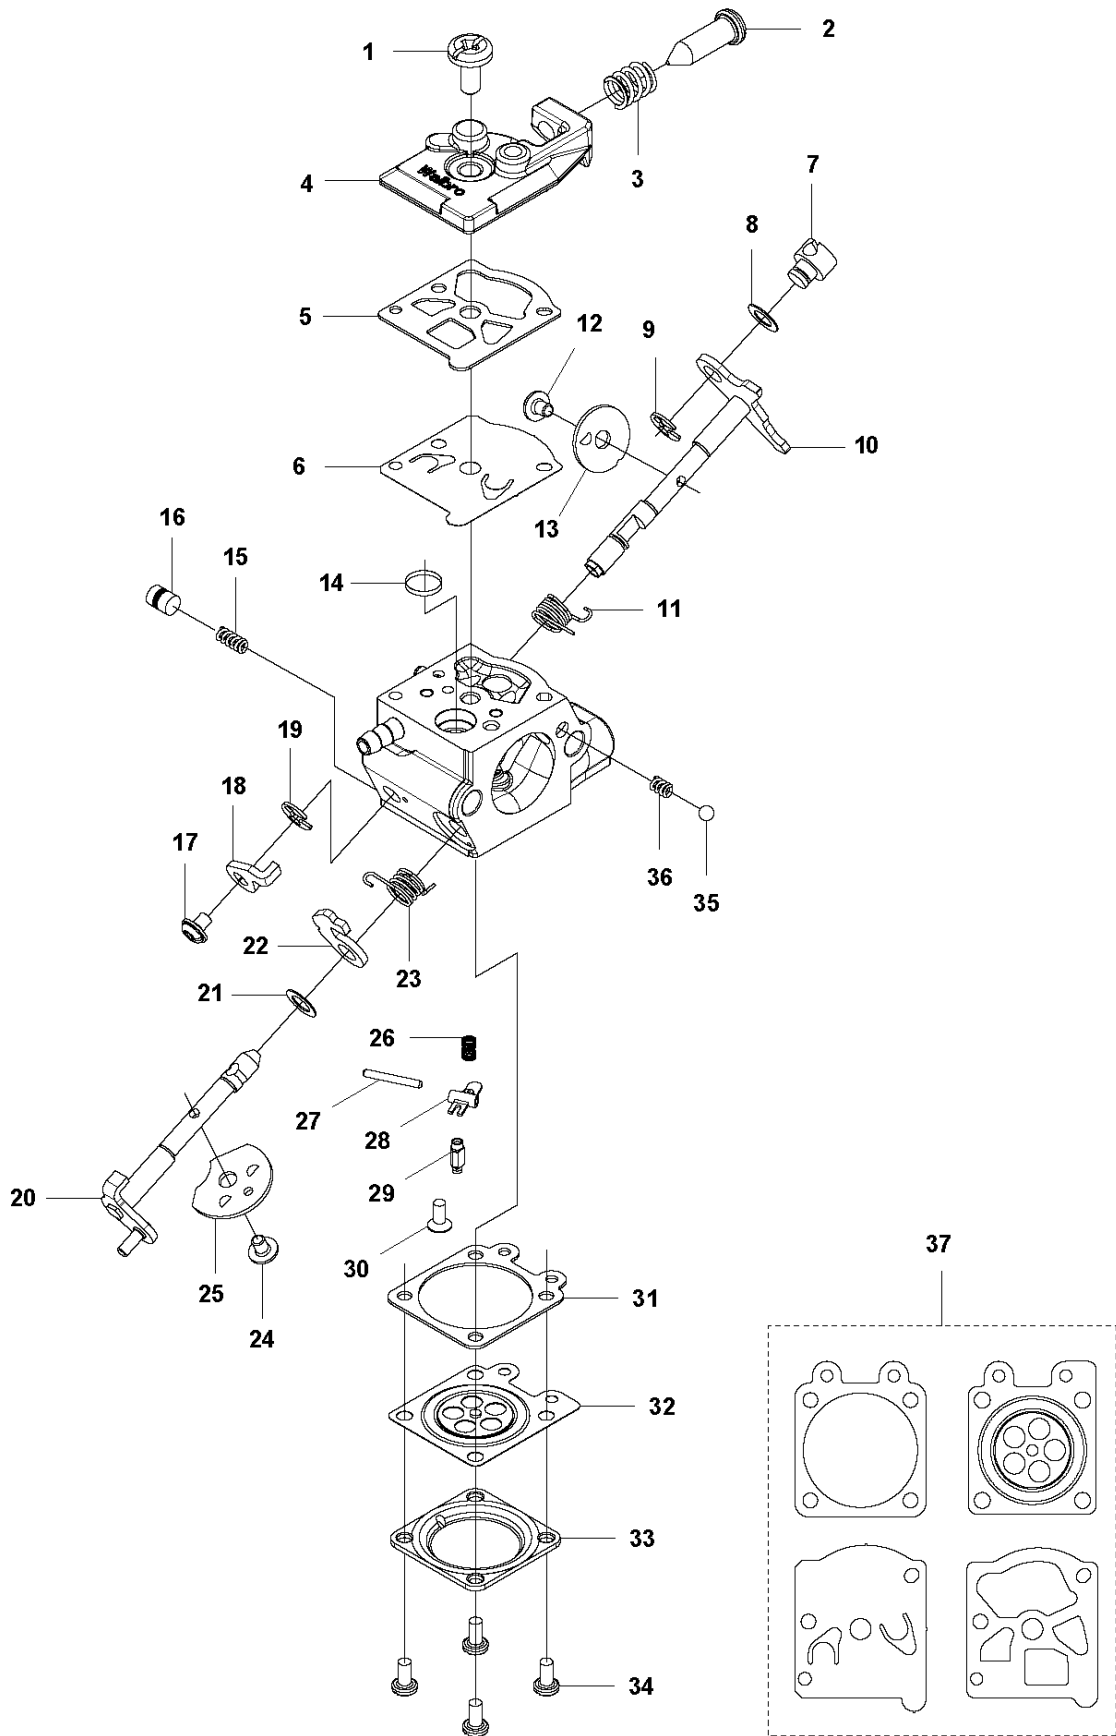

Q 524, 525
CARBURETOR

CARBURETOR

525 RXT, 2013-03

Ref	Part no.	Description	Remark	Qty	Kit
1	520 97 63-01	SCREW		1	
2	577 81 57-01	SCREW		1	
3	513 59 32-01	SPRING		1	
4	579 19 06-01	COVER		1	
5	520 95 48-01	GASKET		1	
6	502 21 36-01	DIAPHRAGM PUMP		1	
7	513 40 08-01	SWIVEL		1	
8	516 52 42-01	WASHER		1	
9	506 73 86-01	RING		1	
10	579 19 07-01	SHAFT		1	
11	577 81 55-01	SPRING		1	
12	520 75 98-01	SCREW		1	
13	520 97 86-01	VALVE		1	
14	520 95 70-01	SCREEN		1	
15	505 05 79-01	SPRING		1	
16	584 90 12-01	PISTON ASSY		1	
17	520 75 98-01	SCREW		1	
18	579 19 08-01	LEVER		1	
19	505 05 65-01	RING		1	
20	579 19 10-01	SHAFT		1	
21	516 52 42-01	WASHER		1	
22	584 90 13-01	LEVER		1	
23	579 19 11-01	SPRING		1	
24	520 75 98-01	SCREW		1	
25	581 15 49-01	VALVE		1	
26	578 89 54-01	SPRING		1	
27	520 97 74-01	PIN		1	
28	577 80 72-01	LEVER		1	
29	521 08 54-01	VALVE.INLET		1	
30	577 80 71-01	SCREW		1	
31	516 97 21-01	GASKET METERI		1	
32	577 80 70-01	DIAPHRAGM		1	
33	514 18 92-01	COVER		1	
34	520 97 88-01	SCREW ASSY		4	
35	514 24 26-01	BALL		1	
36	514 24 33-01	SPRING.CHOKE		1	
37	580 68 48-01	GASKET KIT	Coomopes by item 5, 6, 31 and 32	1