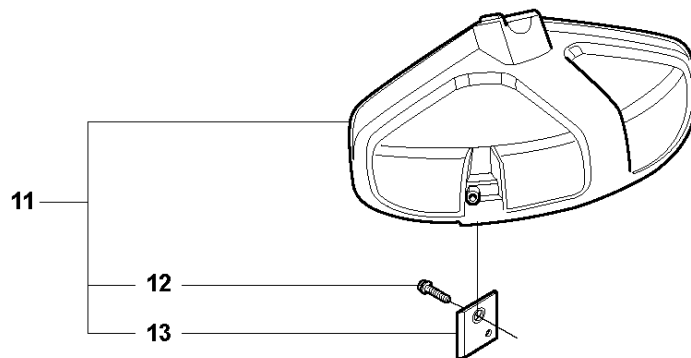

524L, 525L, LS, LST, LK, RJX, RJD, RS, RX, RXT, RK