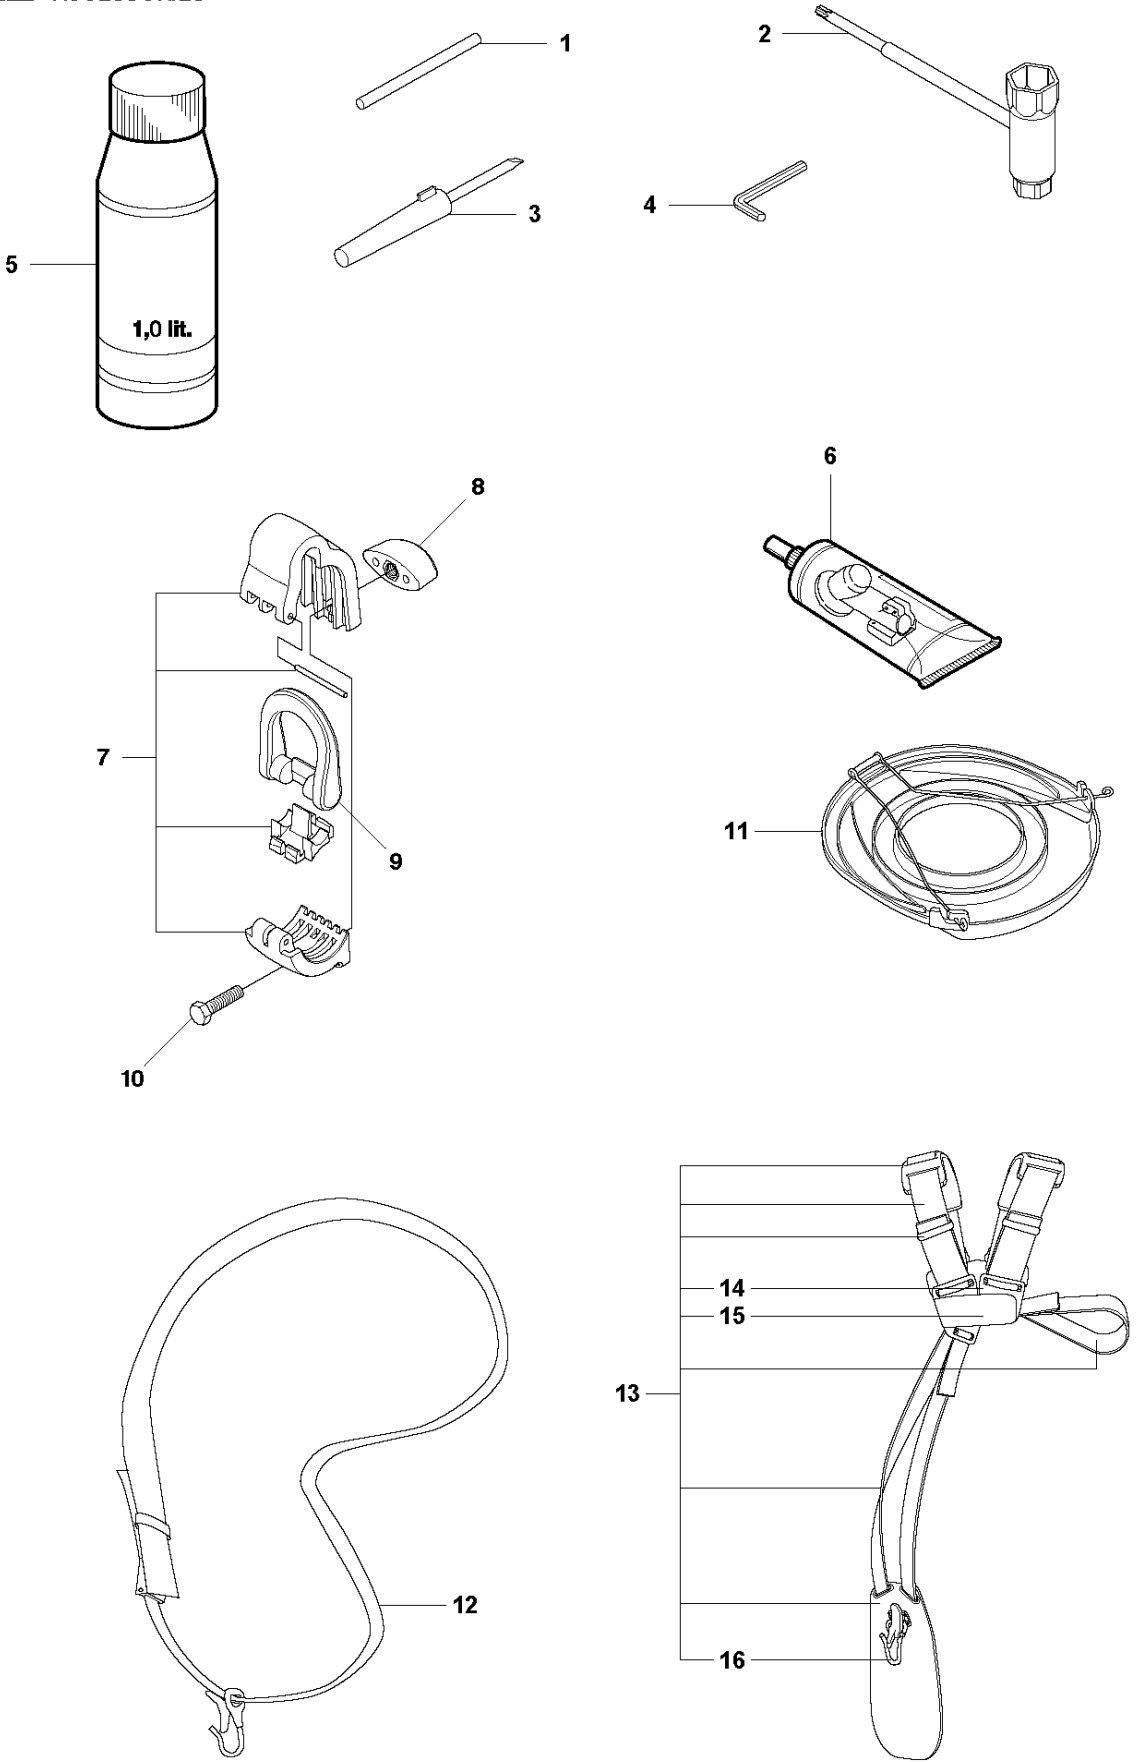

## ACCESSORIES

525 RXT, 2013-03

Ref	Part no.	Description	Remark	Qty	Kit
1	502 28 59-01	STOP		1	
2	575 73 82-02	COMBINATION WRENCH		1	
3	501 60 02-03	SCREWDRIVER		1	
4	502 21 58-01	L-NYCKEL		1	
5	531 00 92-48	FILTER OIL		1	
6	503 97 64-01	GREASE		1	
7	537 35 36-01	LOOP		1	
8	537 13 04-02	KNOB		1	7
9	537 35 01-01	LOOP		1	7
10	725 23 31-51	SCREW		1	7
11	537 31 29-01	TRANSPORT GUARD	200 - 275mm	1	
12	537 21 62-01	HARNESS		1	
12	537 21 62-02	HARNESS	USA	1	
13	537 21 63-01	HARNESS		1	
13	537 21 63-02	HARNESS	USA	1	
14	503 73 40-01	FRONT PIECE		1	13
15	503 73 41-02	FRONT PIECE		1	13
16	502 02 28-02	WELT HOOK		1	13