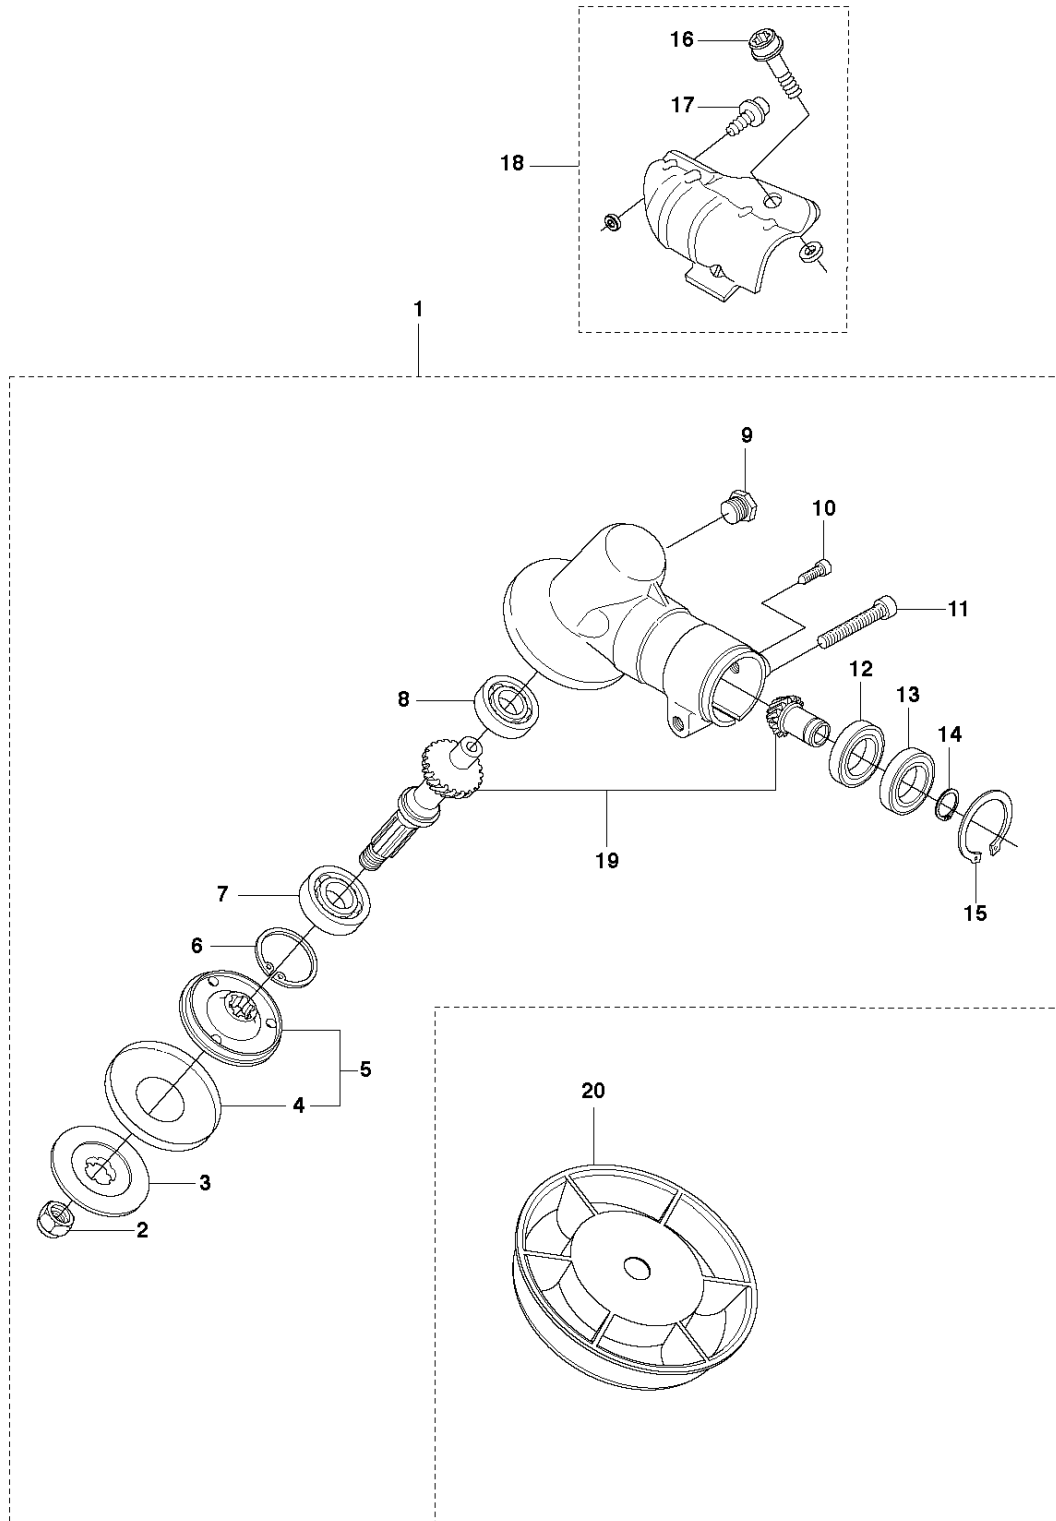

## ACCESSORIES

525 RXT, 2013-03

Ref	Part no.	Description	Remark	Qty	Kit
1	502 28 59-01	STOP		1	
2	575 73 82-02	COMBINATION WRENCH		1	
3	501 60 02-03	SCREWDRIVER		1	
4	502 21 58-01	L-NYCKEL		1	
5	531 00 92-48	FILTER OIL		1	
6	503 97 64-01	GREASE		1	
7	537 35 36-01	LOOP		1	
8	537 13 04-02	KNOB		1	7
9	537 35 01-01	LOOP		1	7
10	725 23 31-51	SCREW		1	7
11	537 31 29-01	TRANSPORT GUARD	200 - 275mm	1	
12	537 21 62-01	HARNESS		1	
12	537 21 62-02	HARNESS	USA	1	
13	537 21 63-01	HARNESS		1	
13	537 21 63-02	HARNESS	USA	1	
14	503 73 40-01	FRONT PIECE		1	13
15	503 73 41-02	FRONT PIECE		1	13
16	502 02 28-02	WELT HOOK		1	13

## ACCESSORIES

525 RXT, 2013-03

Ref	Part no.	Description	Remark	Qty	Kit
1	537 29 95-01	SAW BLADE GUARD	RX, RXT, RK	1	
2	573 99 43-04	SCREW IHSCFMO		2	1
3	537 04 75-01	CLAMP		1	1
4	537 29 34-01	ADAPTER		1	1
5	537 21 71-01	SAW BLADE GUARD		1	1
6	503 20 03-16	SCREW IHSCFM		4	1
7	574 03 95-01	LOCKING NUT		4	1
8	503 97 71-01	TRIMMER GUARD		1	
9	503 21 07-16	SCREW IHSCFT		1	8
10	503 79 88-01	BLADE		1	8
11	503 93 42-02	COMBI GUARD		1	
12	503 21 07-16	SCREW IHSCFT		1	11
13	503 79 88-01	BLADE		1	11

## BEVEL GEAR

525 RXT, 2013-03

Ref	Part no.	Description	Remark	Qty	Kit
1	537 19 92-02	BEVEL GEAR ASSY		1	
2	503 85 63-01	NUT		1	1
3	537 28 56-01	SUPPORT FLANGE		1	1
4	537 29 26-01	CUP		1	1
5	537 23 49-01	DRIVER ASSY		1	1
6	735 31 28-10	CIRCLIP		1	1
7	503 25 24-01	BALL BEARING		1	1
8	738 21 98-00	BALL BEARING		1	1
9	503 20 15-01	SCREW IHHM		1	1
10	503 20 14-12	SCREW IHSCFMO		1	1
11	503 20 07-25	SCREW IHSCFM		1	1
12	738 21 99-00	BALL BEARING		1	1
13	738 21 99-02	BALL BEARING		1	1
14	735 31 11-00	CIRCLIP		1	1
15	735 31 25-10	CIRCLIP		1	1
16	544 21 84-20	SCREW ITXSCM		1	18
17	501 98 10-01	SCREW ITXSCM		1	18
18	574 30 69-03	CLAMP		1	
19	537 04 10-01	GEAR WHEEL KIT		1	1
20	503 89 01-01	SUPPORT CUP		1	