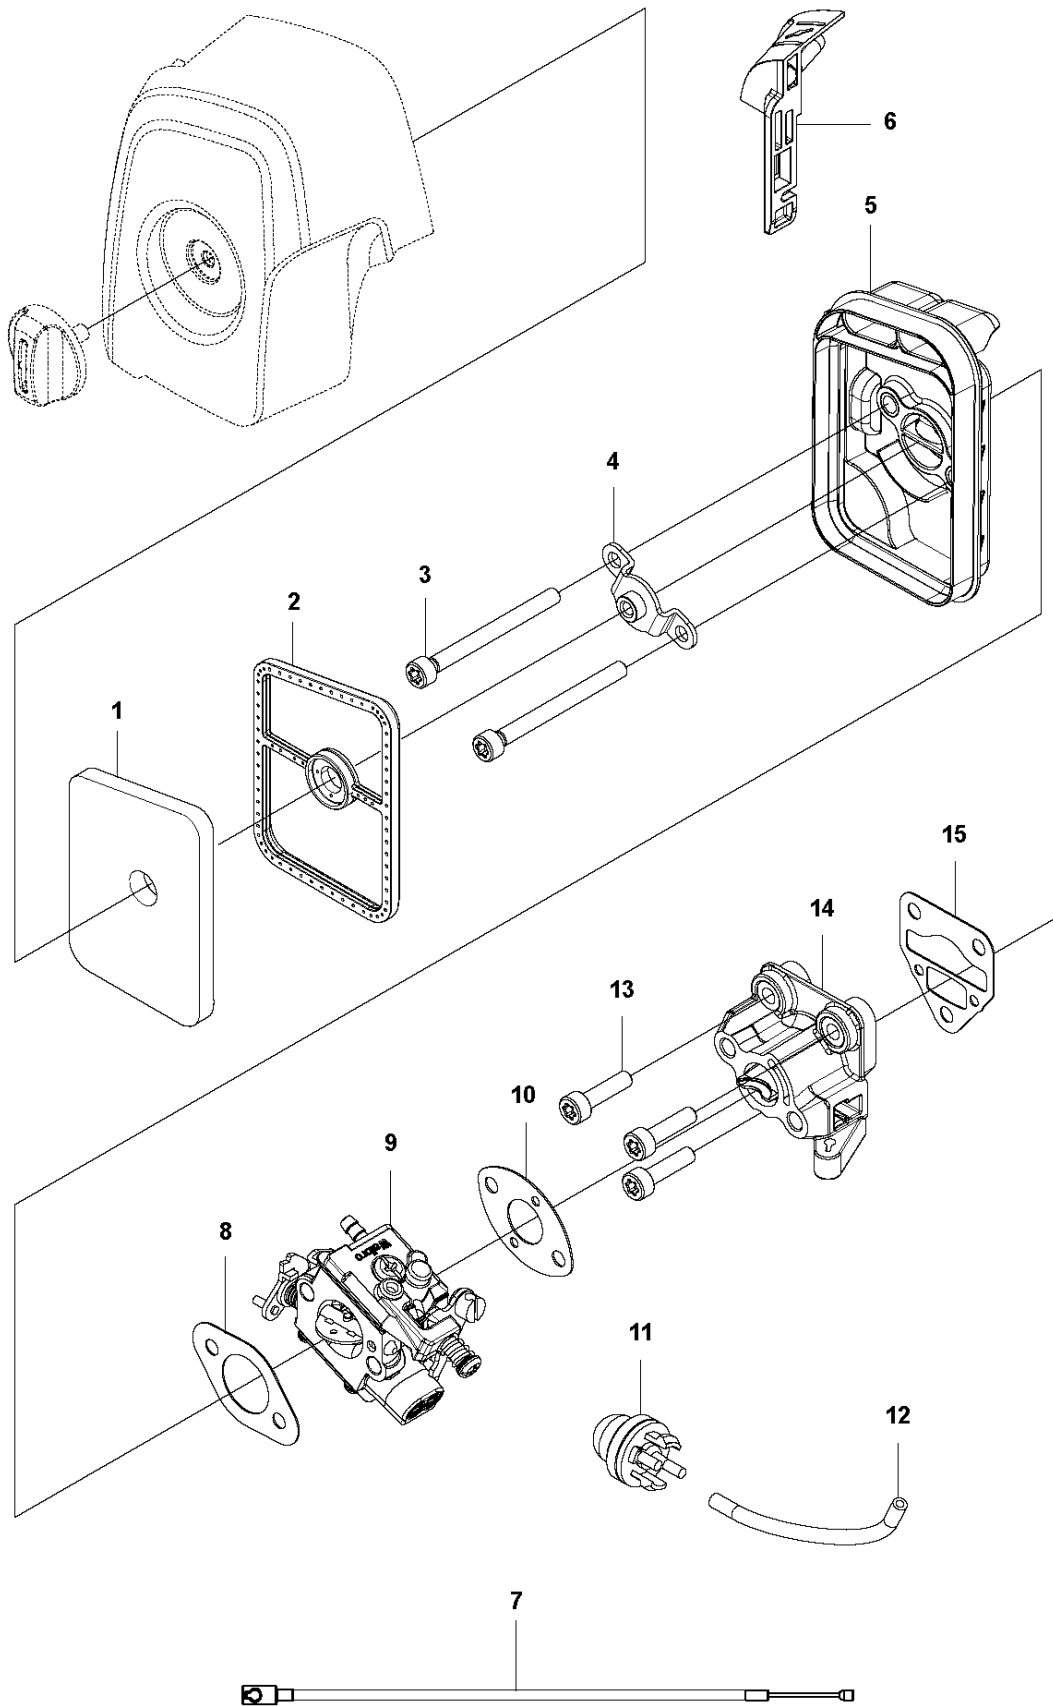

H2 525 LK, RJX, RX, RXT, RK
CARBURETOR & AIRFILTER

CARBURETOR & AIR FILTER

525 RXT, 2013-03

Ref	Part no.	Description	Remark	Qty	Kit
1	581 04 74-01	AIR FILTER		1	
2	581 45 18-01	AIR FILTER		1	
3	580 46 72-01	BOLT		2	
4	585 48 85-01	PLATE		1	
5	581 04 70-01	FILTER HOUSING		1	
6	577 84 83-01	CHOKE CONTROL		1	
7	578 86 43-01	THROTTLE CABLE		1	
8	577 88 24-02	GASKET		1	
9	584 90 14-01	CARBURETTOR		1	
10	576 39 91-02	GASKET		1	
11	503 93 66-01	PRIMER HOUSING		1	
12	577 05 05-01	PIPE		1	
13	504 11 43-01	SCREW		3	
14	578 90 83-01	INSULATOR		1	
15	576 39 89-01	GASKET		1