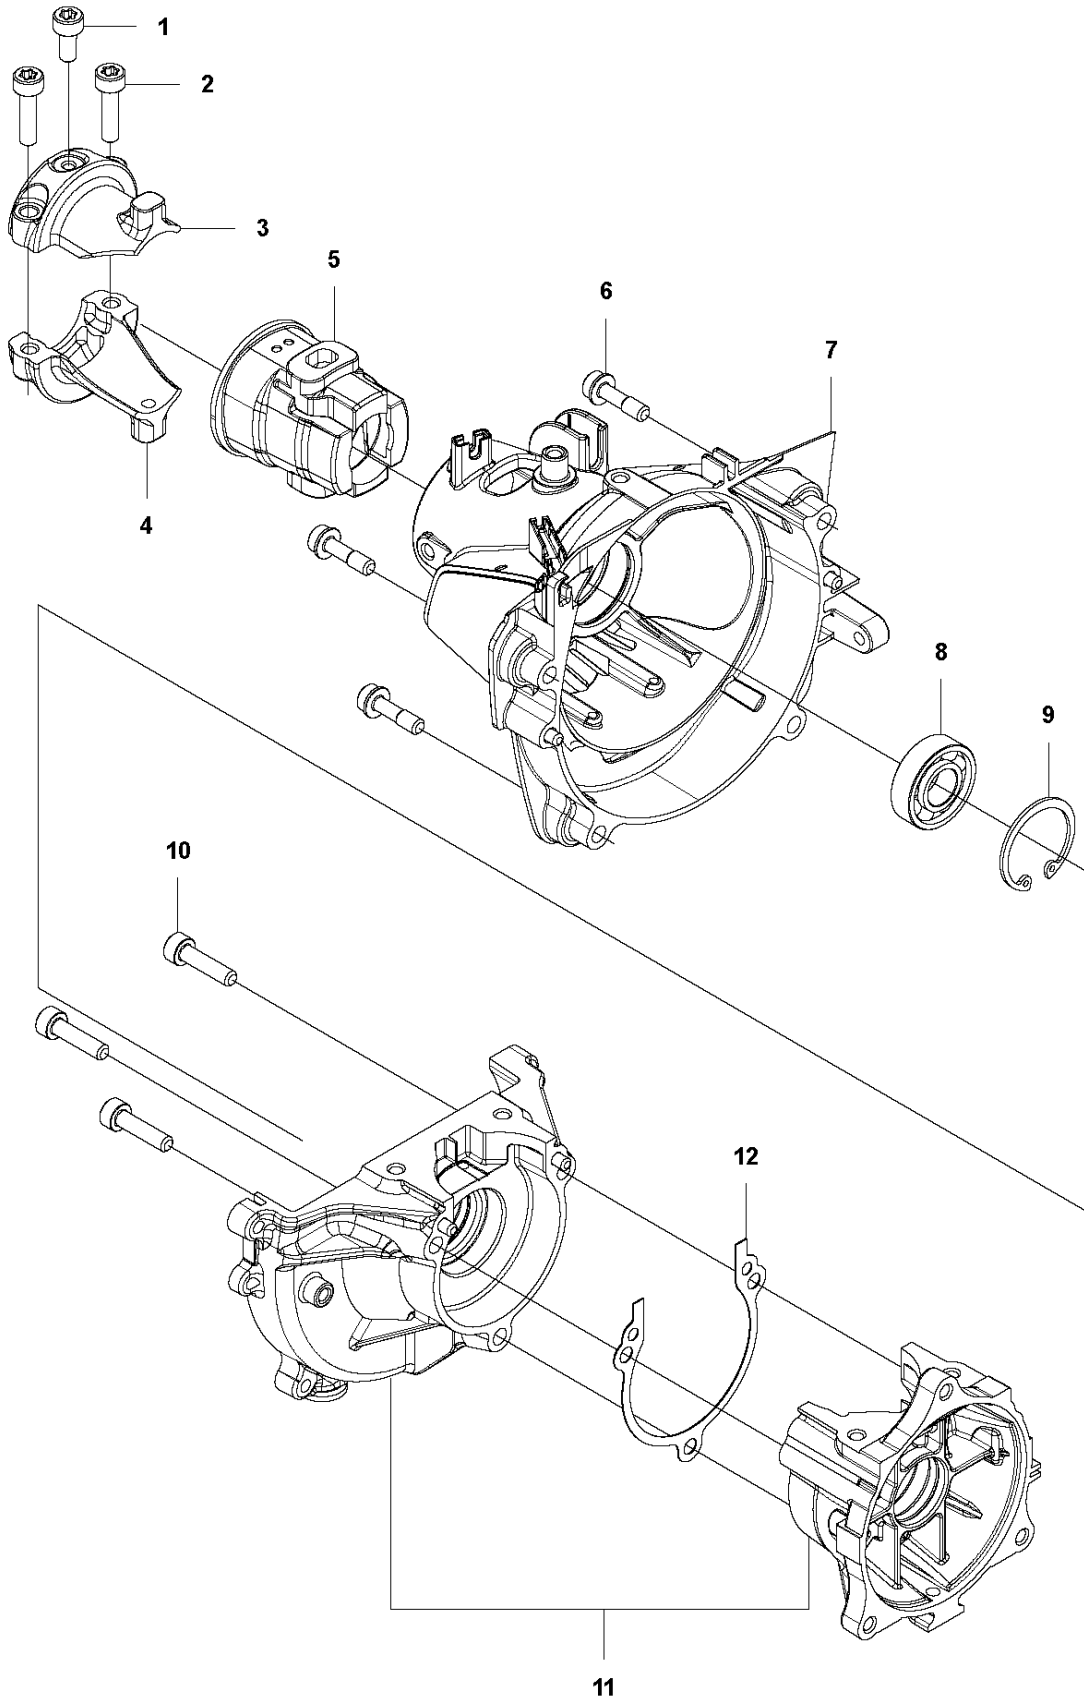

N 524, 525
CRANK CASE

CRANKCASE

525 RXT, 2013-03

Ref	Part no.	Description	Remark	Qty	Kit
1	529 26 81-01	BOLT		1	
2	577 94 20-01	BOLT		2	
3	576 42 07-02	BRACKET		1	
4	576 42 08-02	BRACKET		1	
5	576 42 05-01	CUSHION		1	
6	577 81 54-01	BOLT		4	
7	576 40 41-01	HOUSING		1	
8	525 95 32-01	BEARING		1	
9	506 60 99-01	RING		1	
10	504 11 43-01	SCREW		3	
11	581 30 86-01	CRANKCASE		1	
12	576 39 95-02	GASKET		1