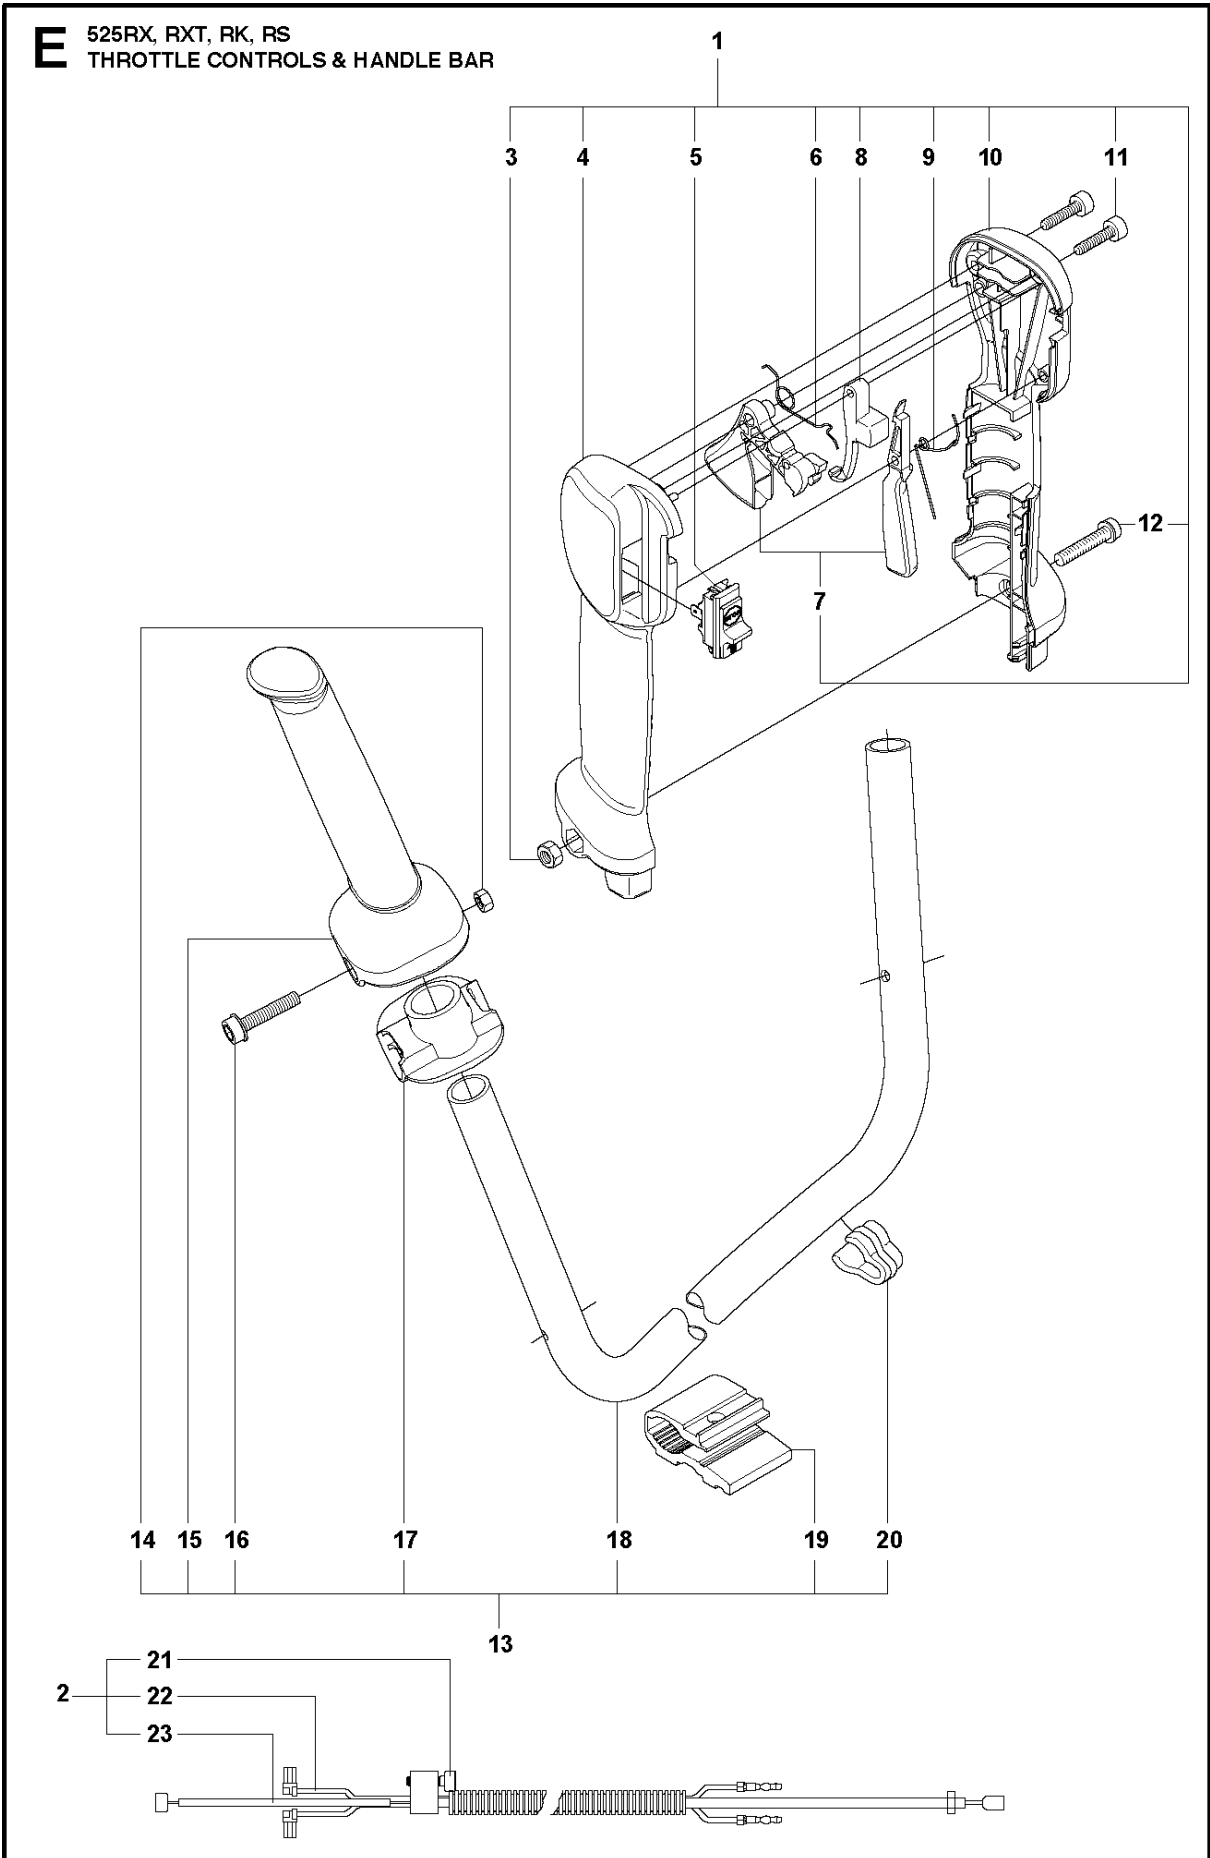

THROTTLE CONTROLS

525 RXT, 2013-03

Ref	Part no.	Description	Remark	Qty	Kit
1	537 42 45-13	HANDLE SYSTEM ASSY		1	
2	578 24 81-01	WIRING	RXT, RK	1	
3	503 22 10-13	HEXAGON NUT		1	1
4	537 16 02-09	HANDLE HALF LEFT	RXT, RK, RS	1	1
5	537 41 90-01	SWITCH		1	1
6	537 17 42-01	SPRING THROTTLE TRIG		1	1
7	506 49 77-01	THROTTLE CONTROL		1	1
8	537 16 07-03	STARTER THROTTLE LOC		1	1
9	537 17 43-01	SPRING		1	1
10	537 16 03-02	HANDLE HALF RIGHT	RXT, RK, RS	1	1
11	574 44 40-01	SCREW ITXSCT		2	2
12	525 75 51-09	SCREW ITXSCFM	M5X35	1	1
13	578 24 82-01	HANDLE BAR	RXT, RK	1	
14	731 23 14-01	HEXAGON NUT		1	13
15	537 17 28-01	HANDLE	RXT, RK, RS	1	13
16	525 75 52-04	SCREW ITXSCFM		1	13
17	537 17 29-01	COVER		1	13
18	537 36 00-01	HANDLEBAR	RXT, RK, RX	1	13
19	544 02 09-01	CLIP	RXT, RK, RX	1	13
19	503 75 00-01	HANDLEBAR BRACKET	RS	1	13
20	502 21 12-01	STAPLE	RS	1	13
21	503 21 66-18	SCREW IHSCT		1	2
22	580 62 24-01	SHORT CIRCUIT CABLE	RXT, RK	1	2
23	580 47 09-01	THROTTLE CABLE		1	2