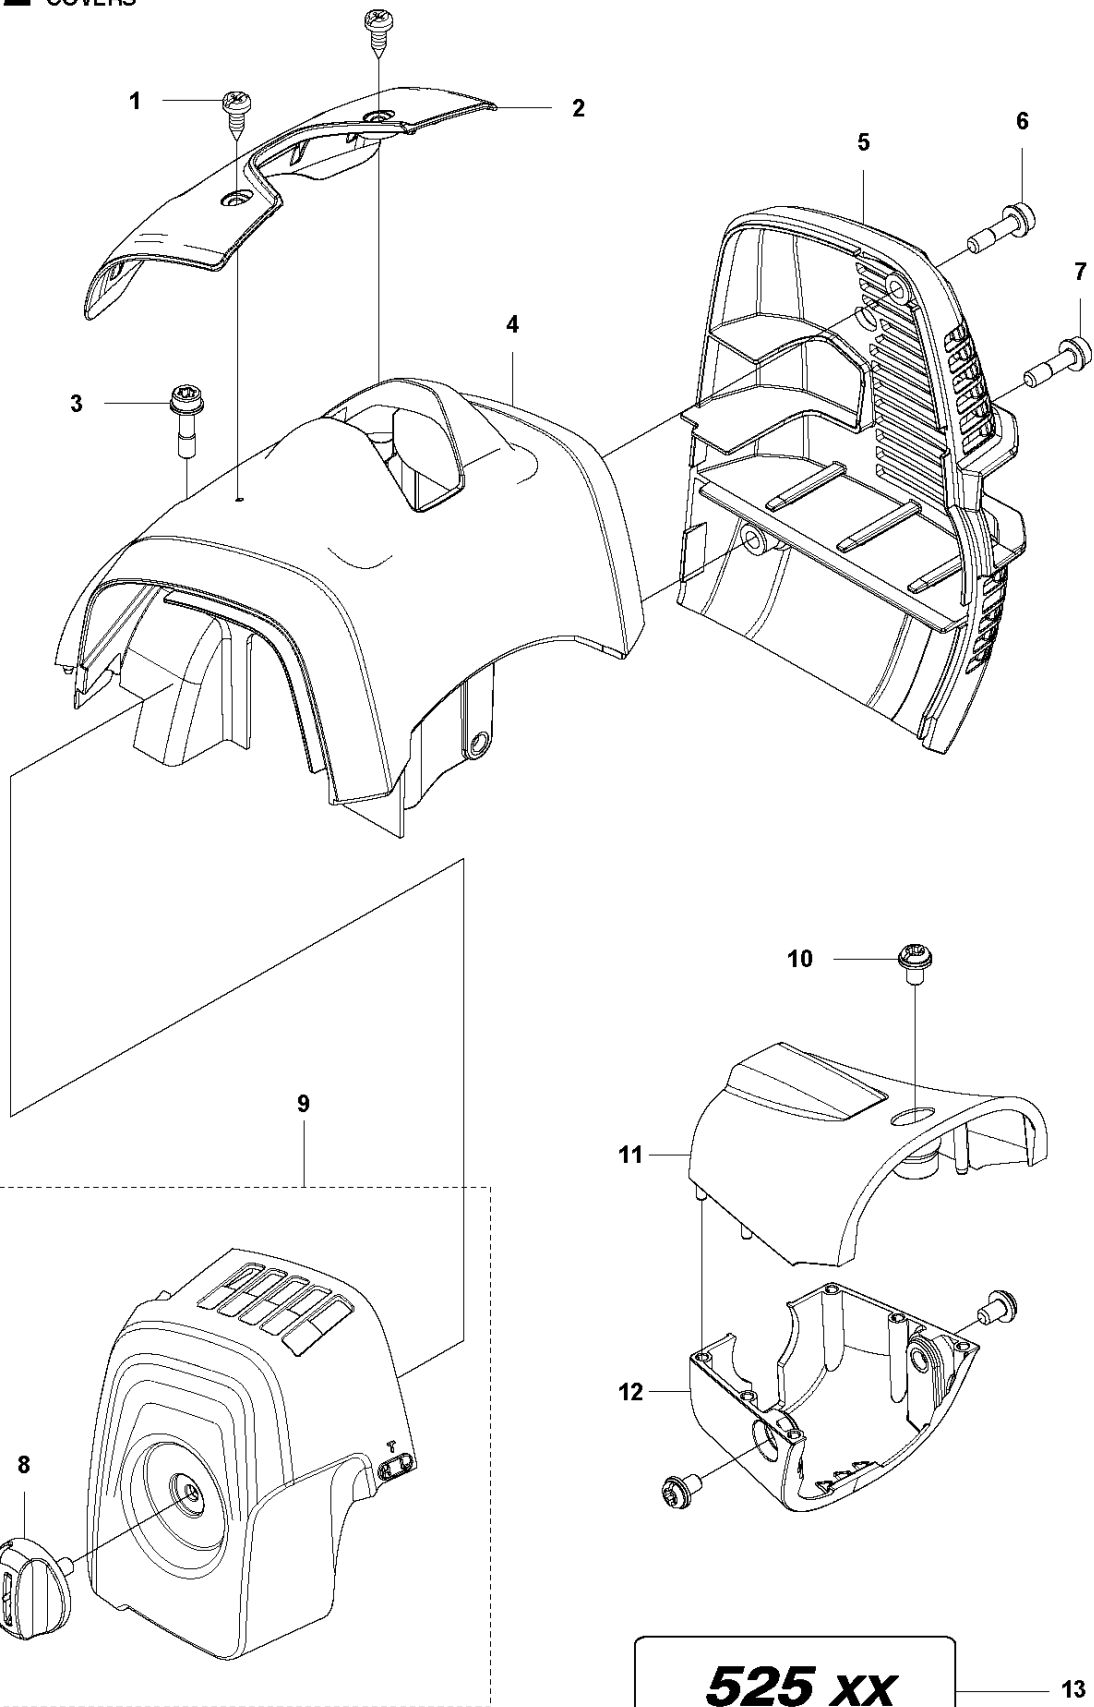

G2 525 LK, RJJ, RX, RXT, RK
COVERS

COVER

525 RXT, 2013-03

Ref	Part no.	Description	Remark	Qty	Kit
1	503 21 35-12	SCREW CCRPANT		2	
2	576 40 45-01	ARM PROTECTION		1	
3	577 81 54-01	BOLT		1	
4	576 40 43-01	CYLINDER COVER		1	
5	576 40 47-01	MUFFLER GUARD		1	
6	577 81 54-01	BOLT		1	
7	577 81 54-01	BOLT		1	
8	576 99 24-02	KNOB		1	9
9	581 04 73-01	FILTER COVER ASSY		1	
10	544 25 68-01	SCREW		3	
11	577 85 11-01	COVER		1	
12	577 85 10-01	COVER		1	
13	579 44 58-08	DECAL	525RXT	1