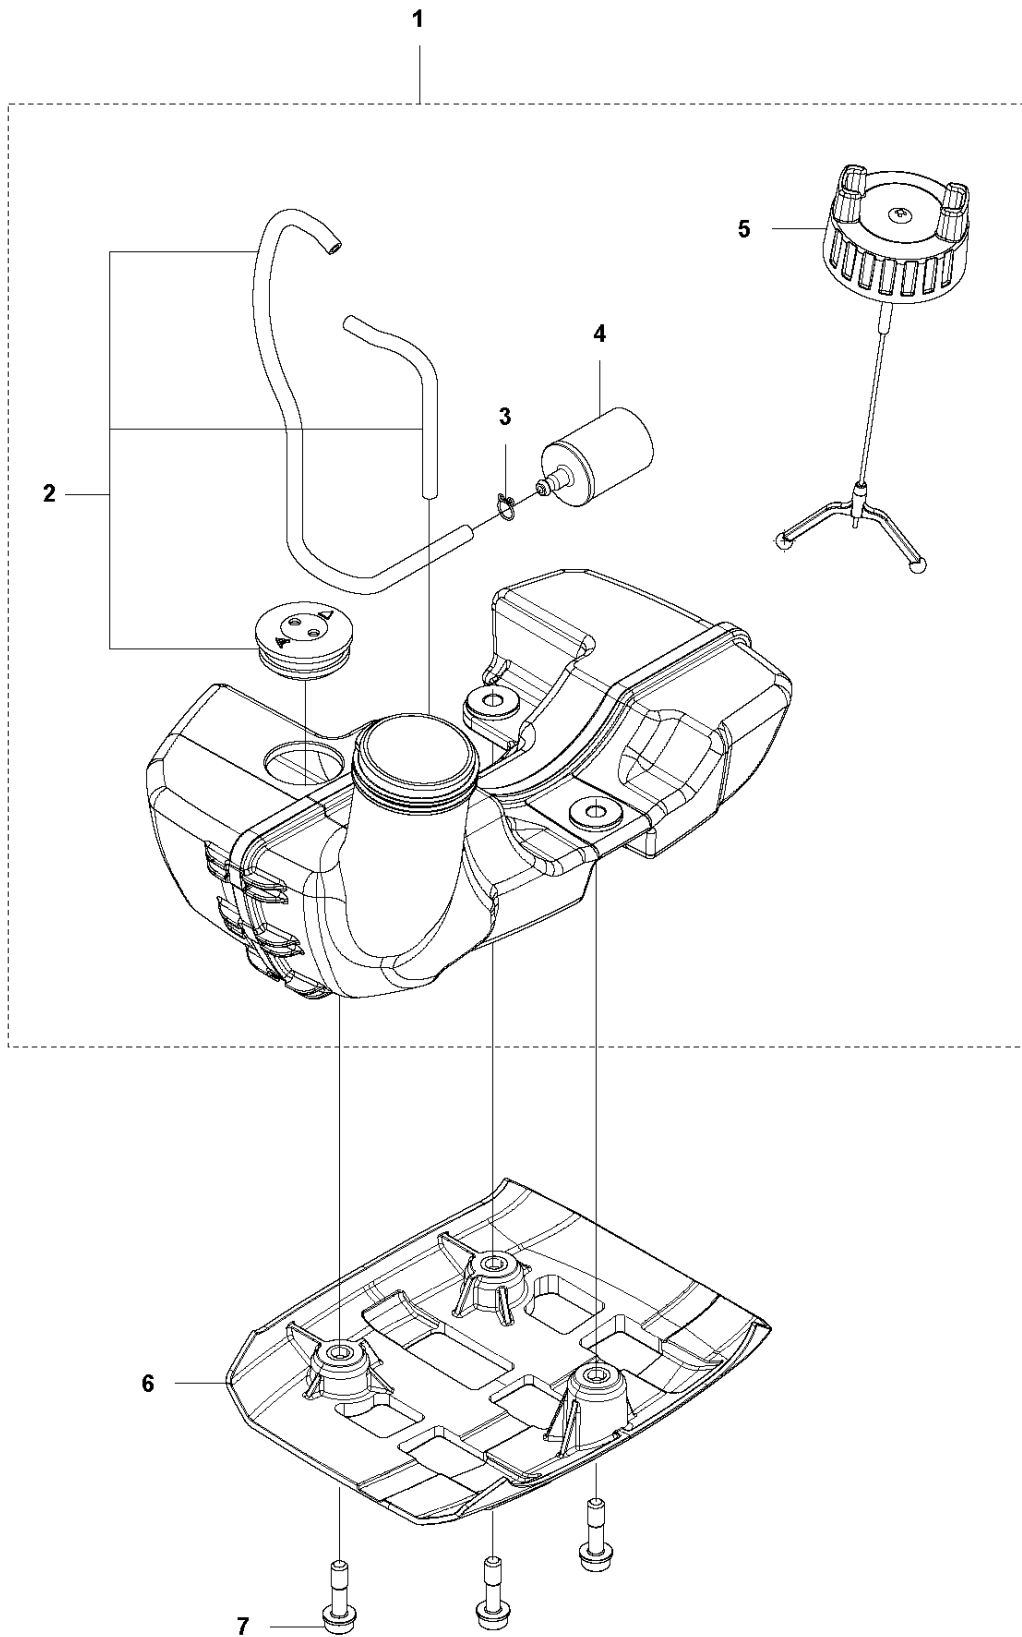

K2 524L, 525LK, RJX, RX, RXT, RK
FUEL TANK

FUEL TANK

525 RXT, 2013-03

Ref	Part no.	Description	Remark	Qty	Kit
1	576 40 51-02	FUEL TANK		1	
2	577 50 99-03	PIPE		1	1
3	506 70 70-01	CLIP		1	1
4	503 44 32-01	FILTER		1	1
5	579 64 57-03	TANK CAP		1	1
6	576 40 49-01	SKID PLATE		1	
7	577 81 54-01	BOLT		1