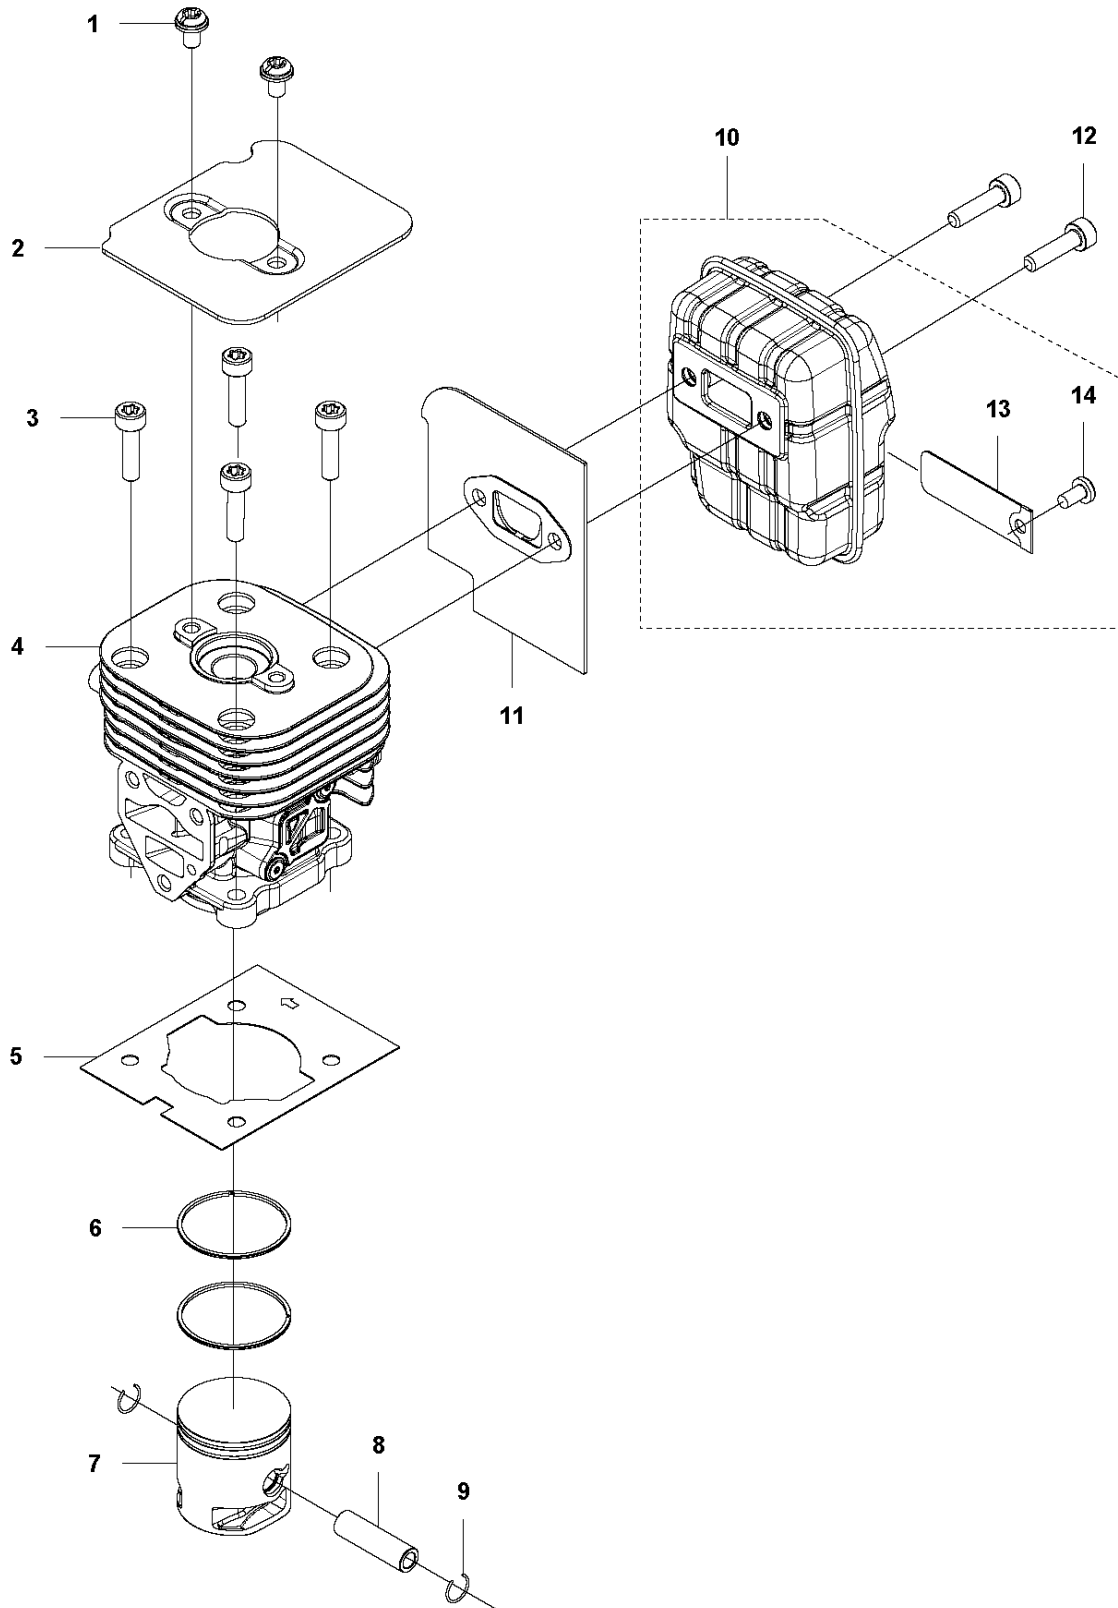

M 524, 525
CYLINDER PISTON & MUFFLER

CYLINDER, PISTON & MUFFLER

525 RXT, 2013-03

Ref	Part no.	Description	Remark	Qty	Kit
1	544 25 68-01	SCREW		2	
2	578 78 53-01	PLATE		1	
3	504 11 43-01	SCREW		4	
4	577 97 90-01	CYLINDER		1	
5	576 39 87-02	GASKET		1	
6	506 61 81-01	RING		2	
7	577 91 74-01	PISTON		1	
8	505 04 07-01	PIN		1	
9	505 04 52-01	RING		2	
10	585 24 86-01	MUFFLER		1	
10	585 03 29-01	MUFFLER ASSY	Australia / New Zealand	1	
11	578 40 81-01	GASKET		1	
12	504 11 43-01	SCREW		2	
13	580 51 44-01	SPARK ARRESTER		1	10
14	729 57 74-05	SCREW CRPANT		1	10