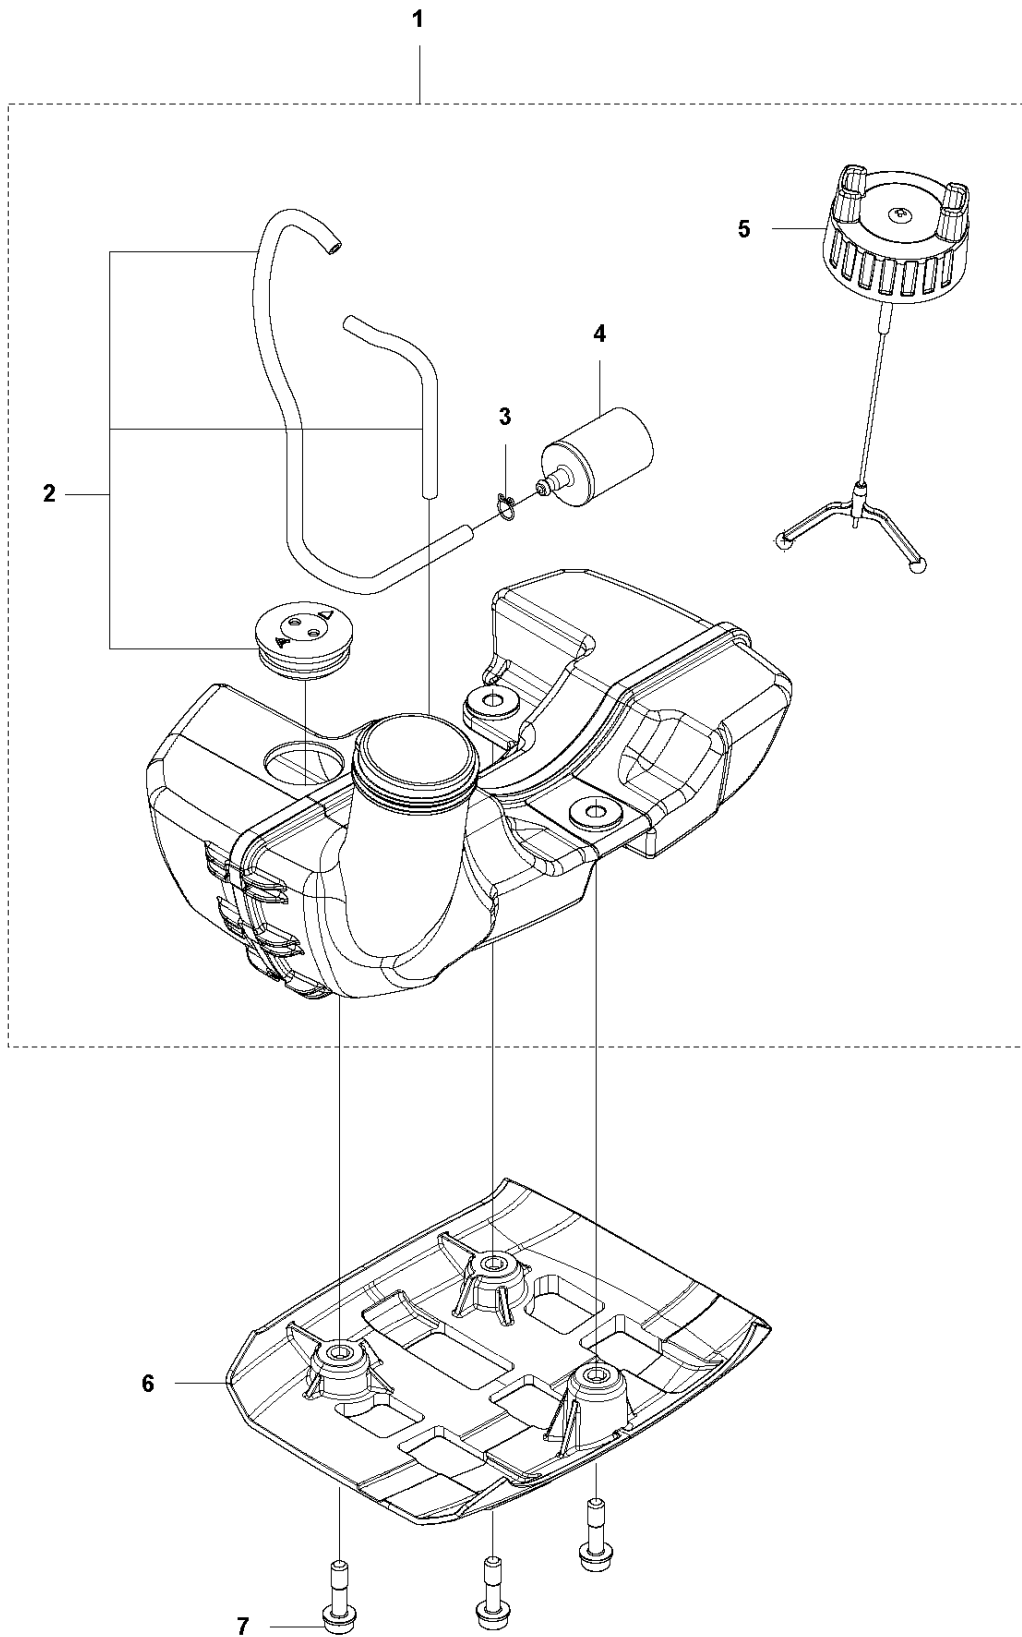

K2 524L, 525LK, RJX, RX, RXT, RK
FUEL TANK

FUEL TANK

525 RX, 2013-03

Ref	Part No	Description	Remark	QTY	KIT
1	576 40 51-02	FUEL TANK		1	
2	577 50 99-03	PIPE		1	1
3	506 70 70-01	CLIP		1	1
4	503 44 32-01	FILTER		1	1
5	579 64 57-03	TANK CAP		1	1
6	576 40 49-01	SKID PLATE		1	
7	577 81 54-01	BOLT		1