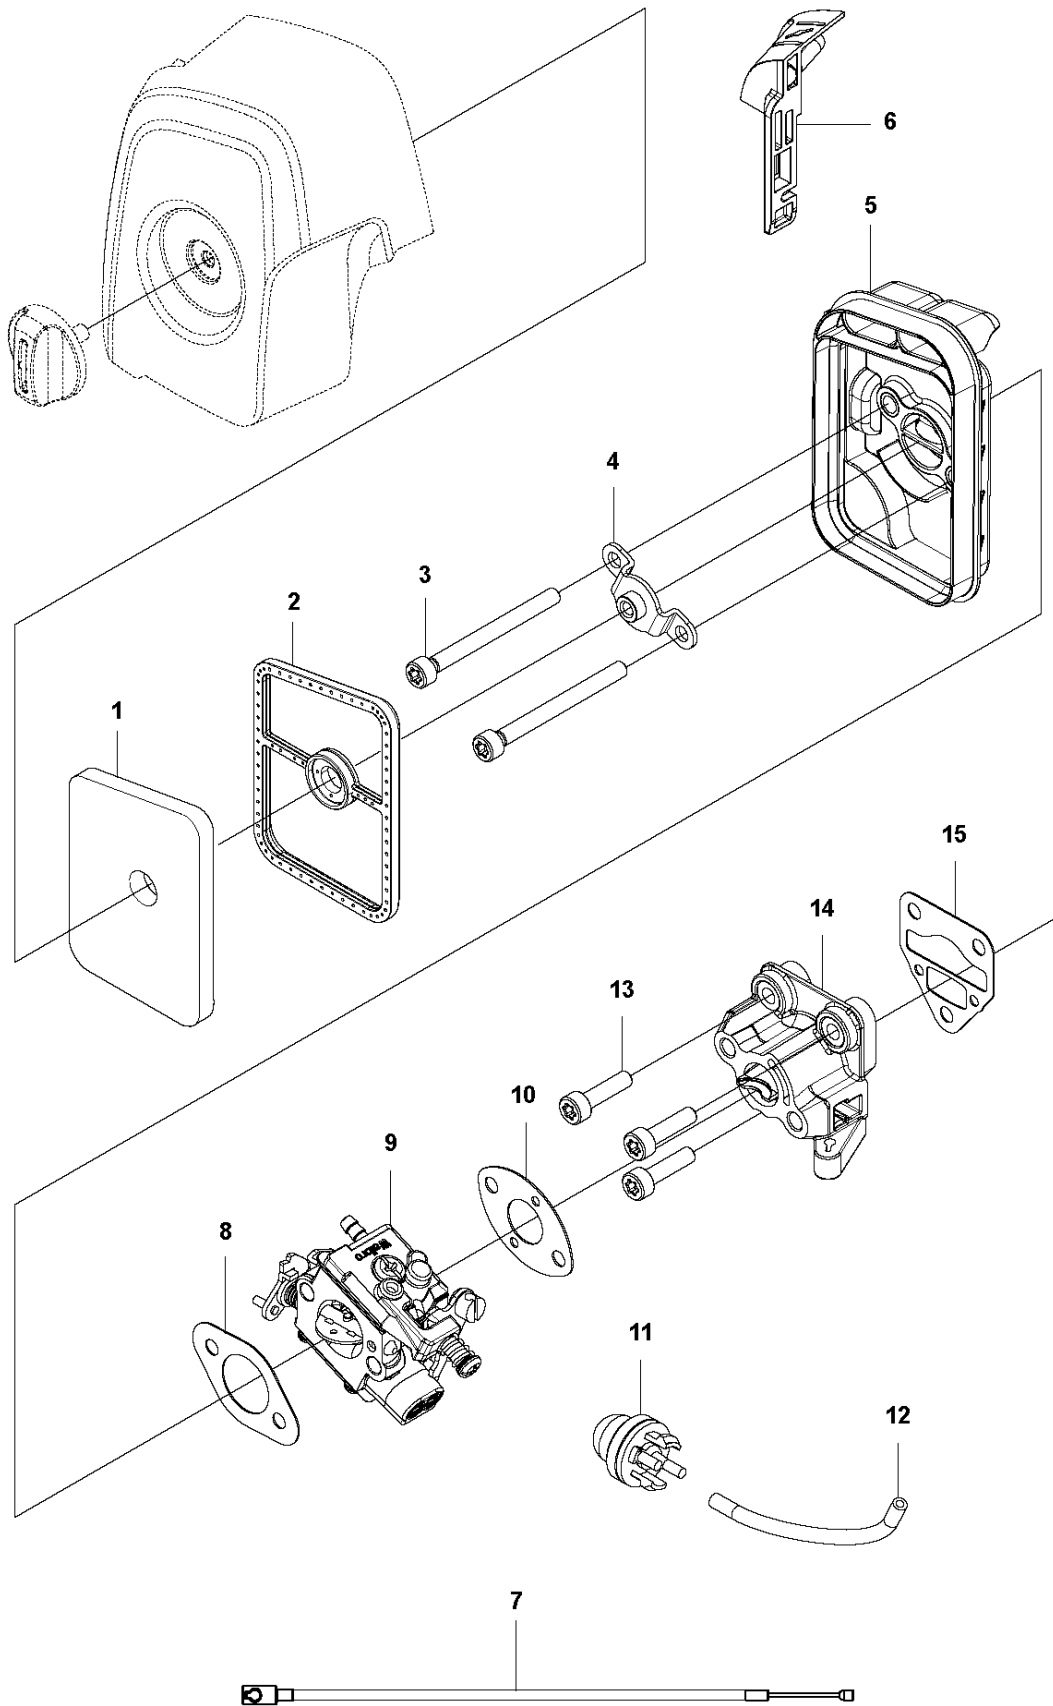

H2 525 LK, RJX, RX, RXT, RK
CARBURETOR & AIRFILTER

CARBURETOR & AIR FILTER

525 RX, 2013-03

Ref	Part No	Description	Remark	QTY KIT
1	581 04 74-01	AIR FILTER		1
2	581 45 18-01	AIR FILTER		1
3	580 46 72-01	BOLT		2
4	585 48 85-01	PLATE		1
5	581 04 70-01	FILTER HOUSING		1
6	577 84 83-01	CHOKE CONTROL		1
7	578 86 43-01	THROTTLE CABLE		1
8	577 88 24-02	GASKET		1
9	584 90 14-01	CARBURETTOR		1
10	576 39 91-02	GASKET		1
11	503 93 66-01	PRIMER HOUSING		1
12	577 05 05-01	PIPE		1
13	504 11 43-01	SCREW		3
14	578 90 83-01	INSULATOR		1
15	576 39 89-01	GASKET		1