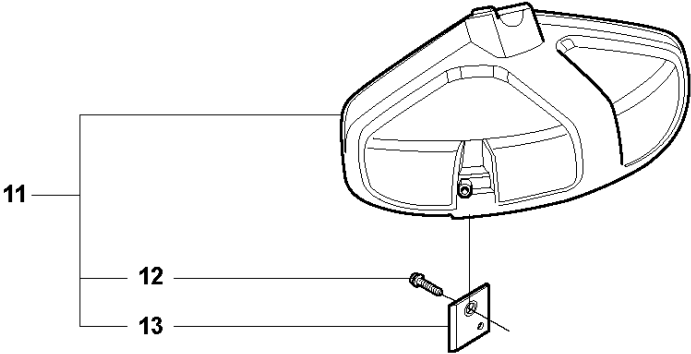

524L, 525L, LS, LST, LK, RJX, RJD, RS, RX, RXT, RK