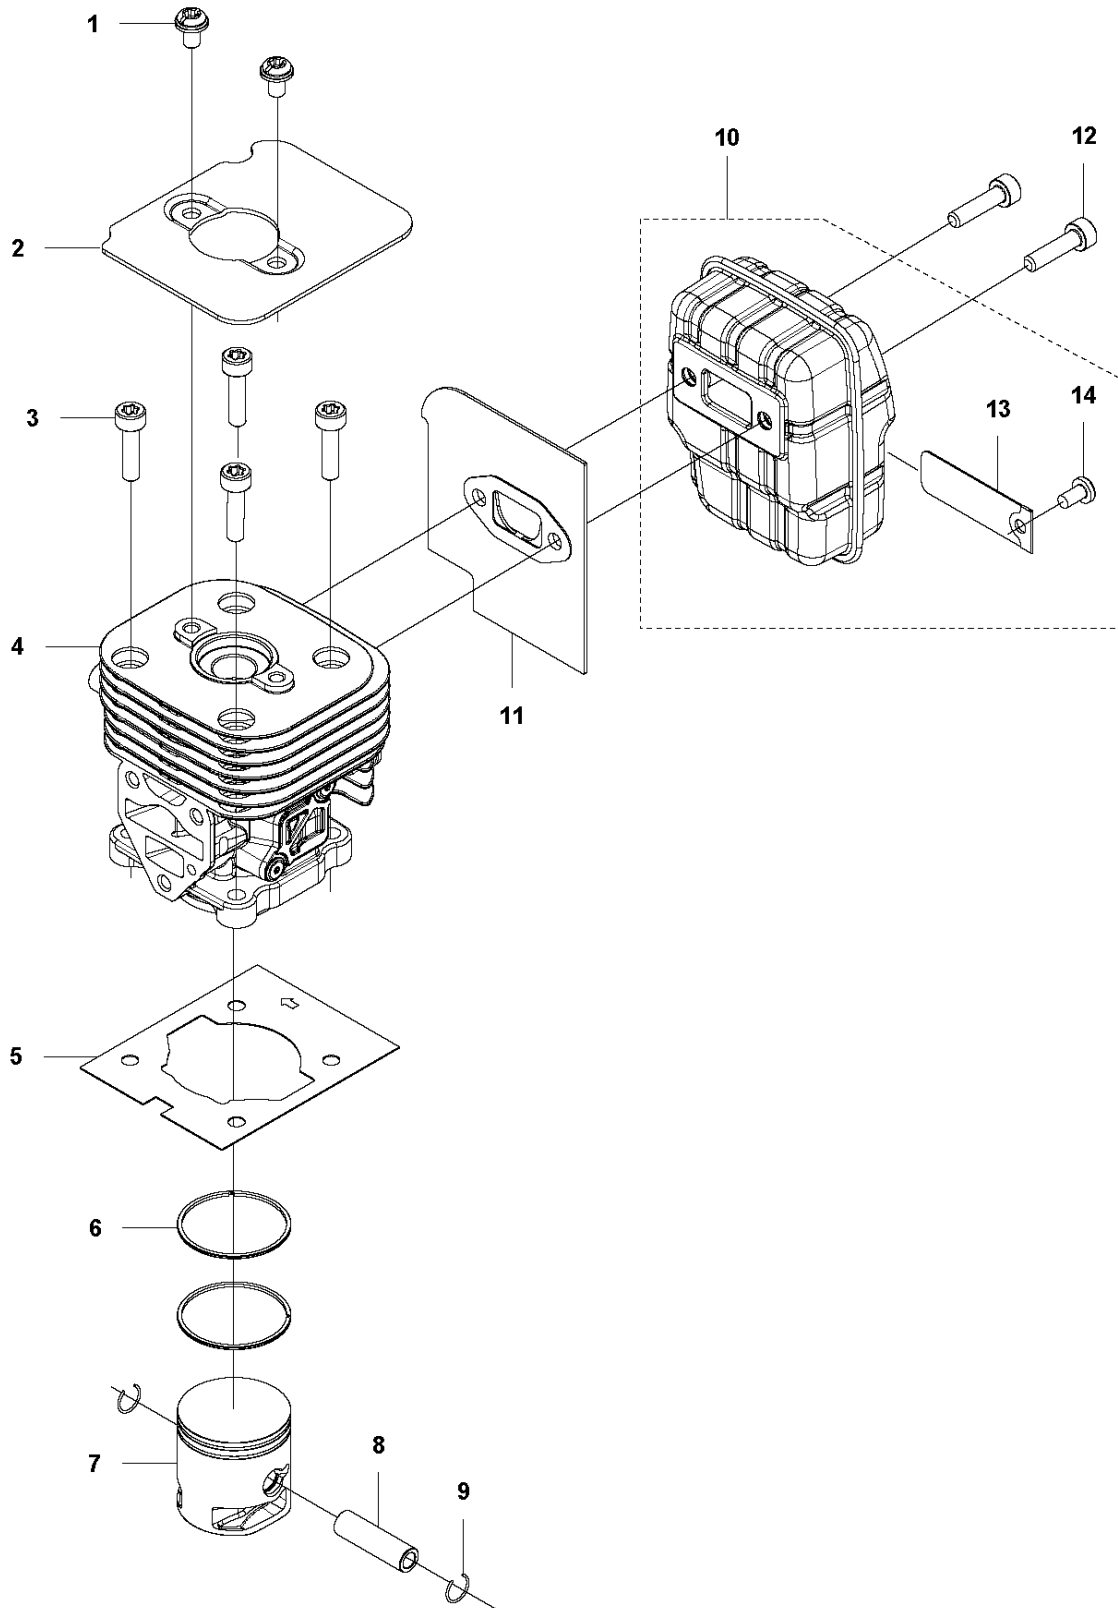

M 524, 525
CYLINDER PISTON & MUFFLER

CYLINDER, PISTON & MUFFLER

525 RX, 2013-03

Ref	Part No	Description	Remark	QTY	KIT
1	544 25 68-01	SCREW		2	
2	578 78 53-01	PLATE		1	
3	504 11 43-01	SCREW		4	
4	577 97 90-01	CYLINDER		1	
5	576 39 87-02	GASKET		1	
6	506 61 81-01	RING		2	
7	577 91 74-01	PISTON		1	
8	505 04 07-01	PIN		1	
9	505 04 52-01	RING		2	
10	585 24 86-01	MUFFLER		1	
10	585 03 29-01	MUFFLER ASSY	Australia / New Zealand	1	
11	578 40 81-01	GASKET		1	
12	504 11 43-01	SCREW		2	
13	580 51 44-01	SPARK ARRESTER		1	10
14	729 57 74-05	SCREW CRPANT		1	10