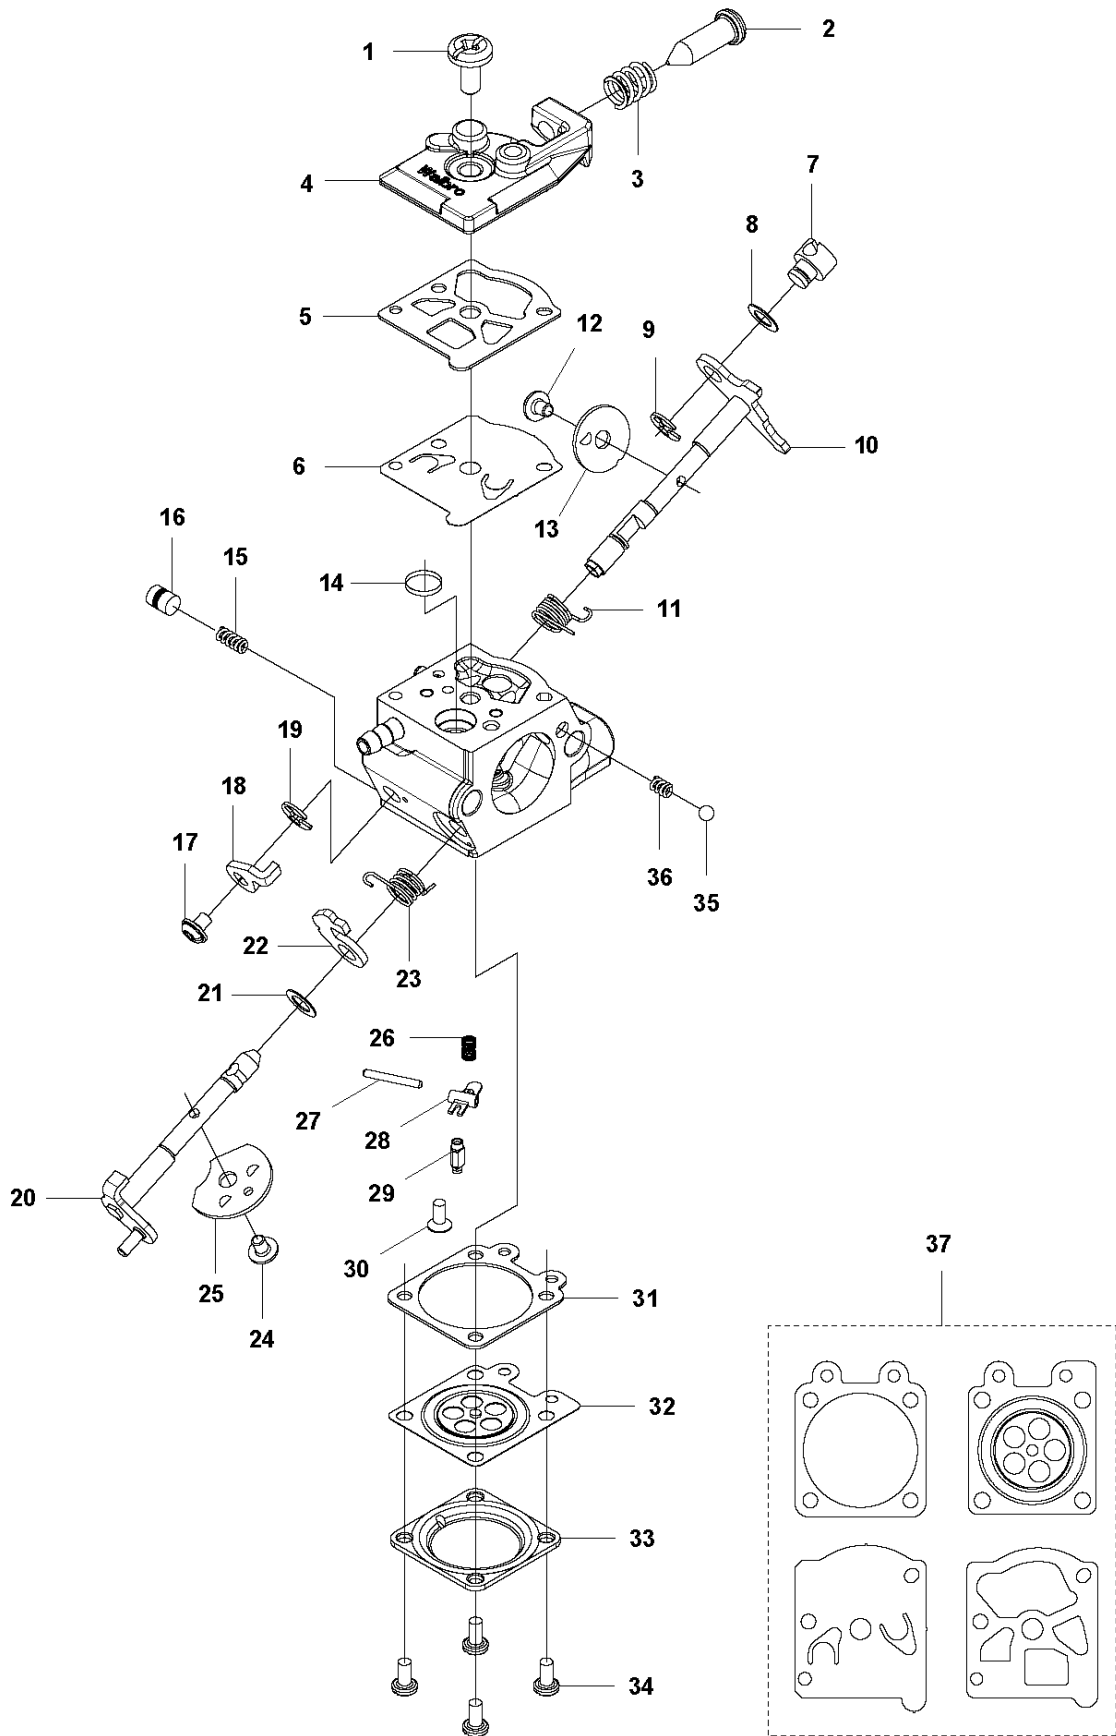

A1 524L, 525L, LS, LK, RJX, RJD, RS, RX, RXT, RK
BEVEL GEAR

BEVEL GEAR

525 RX, 2013-03

Ref	Part No	Description	Remark	QTY	KIT
1	537 19 92-02	BEVEL GEAR ASSY		1	
2	503 85 63-01	NUT		1	1
3	537 28 56-01	SUPPORT FLANGE		1	1
4	537 29 26-01	CUP		1	1
5	537 23 49-01	DRIVER ASSY		1	1
6	735 31 28-10	CIRCLIP		1	1
7	503 25 24-01	BALL BEARING		1	1
8	738 21 98-00	BALL BEARING		1	1
9	503 20 15-01	SCREW IHHM		1	1
10	503 20 14-12	SCREW IHSCFMO		1	1
11	503 20 07-25	SCREW IHSCFM		1	1
12	738 21 99-00	BALL BEARING		1	1
13	738 21 99-02	BALL BEARING		1	1
14	735 31 11-00	CIRCLIP		1	1
15	735 31 25-10	CIRCLIP		1	1
16	544 21 84-20	SCREW ITXSCM		1	18
17	501 98 10-01	SCREW ITXSCM		1	18
18	574 30 69-03	CLAMP		1	
19	537 04 10-01	GEAR WHEEL KIT		1	1
20	503 89 01-01	SUPPORT CUP		1	

Q 524, 525
CARBURETOR

CARBURETOR

525 RX, 2013-03

Ref	Part No	Description	Remark	QTY KIT
1	520 97 63-01	SCREW		1
2	577 81 57-01	SCREW		1
3	513 59 32-01	SPRING		1
4	579 19 06-01	COVER		1
5	520 95 48-01	GASKET		1
6	502 21 36-01	DIAPHRAGM PUMP		1
7	513 40 08-01	SWIVEL		1
8	516 52 42-01	WASHER		1
9	506 73 86-01	RING		1
10	579 19 07-01	SHAFT		1
11	577 81 55-01	SPRING		1
12	520 75 98-01	SCREW		1
13	520 97 86-01	VALVE		1
14	520 95 70-01	SCREEN		1
15	505 05 79-01	SPRING		1
16	584 90 12-01	PISTON ASSY		1
17	520 75 98-01	SCREW		1
18	579 19 08-01	LEVER		1
19	505 05 65-01	RING		1
20	579 19 10-01	SHAFT		1
21	516 52 42-01	WASHER		1
22	584 90 13-01	LEVER		1
23	579 19 11-01	SPRING		1
24	520 75 98-01	SCREW		1
25	581 15 49-01	VALVE		1
26	578 89 54-01	SPRING		1
27	520 97 74-01	PIN		1
28	577 80 72-01	LEVER		1
29	521 08 54-01	VALVE.INLET		1
30	577 80 71-01	SCREW		1
31	516 97 21-01	GASKET METERI		1
32	577 80 70-01	DIAPHRAGM		1
33	514 18 92-01	COVER		1
34	520 97 88-01	SCREW ASSY		4
35	514 24 26-01	BALL		1
36	514 24 33-01	SPRING.CHOKE		1
37	580 68 48-01	GASKET KIT	Coomopes by item 5, 6, 31 and 32	1