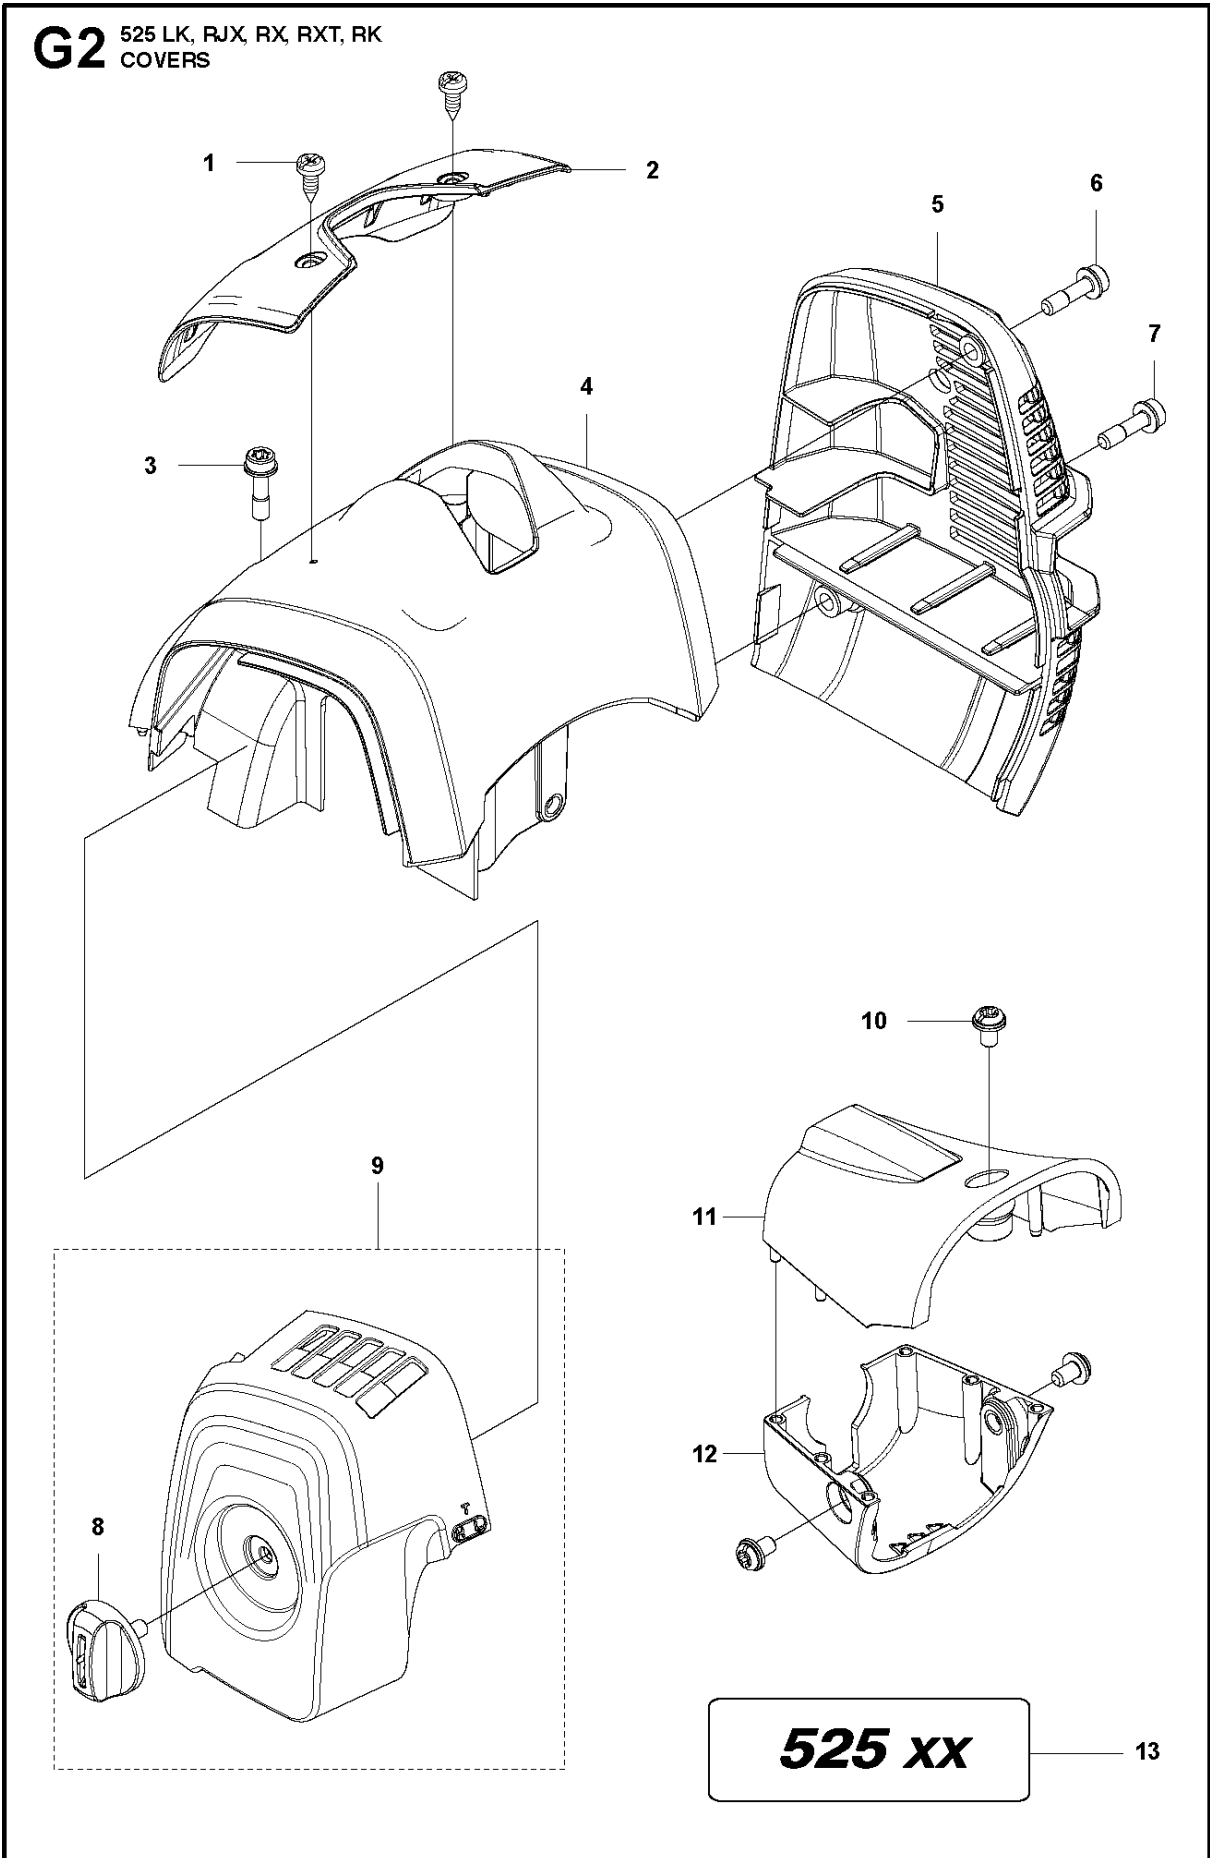

G2 525 LK, RJX, RX, RXT, RK
COVERS

COVER

525 RX, 2013-03

Ref	Part No	Description	Remark	QTY	KIT
1	503 21 35-12	SCREW CCRPANT		2	
2	576 40 45-01	ARM PROTECTION		1	
3	577 81 54-01	BOLT		1	
4	576 40 43-01	CYLINDER COVER		1	
5	576 40 47-01	MUFFLER GUARD		1	
6	577 81 54-01	BOLT		1	
7	577 81 54-01	BOLT		1	
8	576 99 24-02	KNOB		1	9
9	581 04 73-01	FILTER COVER ASSY		1	
10	544 25 68-01	SCREW		3	
11	577 85 11-01	COVER		1	
12	577 85 10-01	COVER		1	
13	579 44 58-07	DECAL	525RX	1