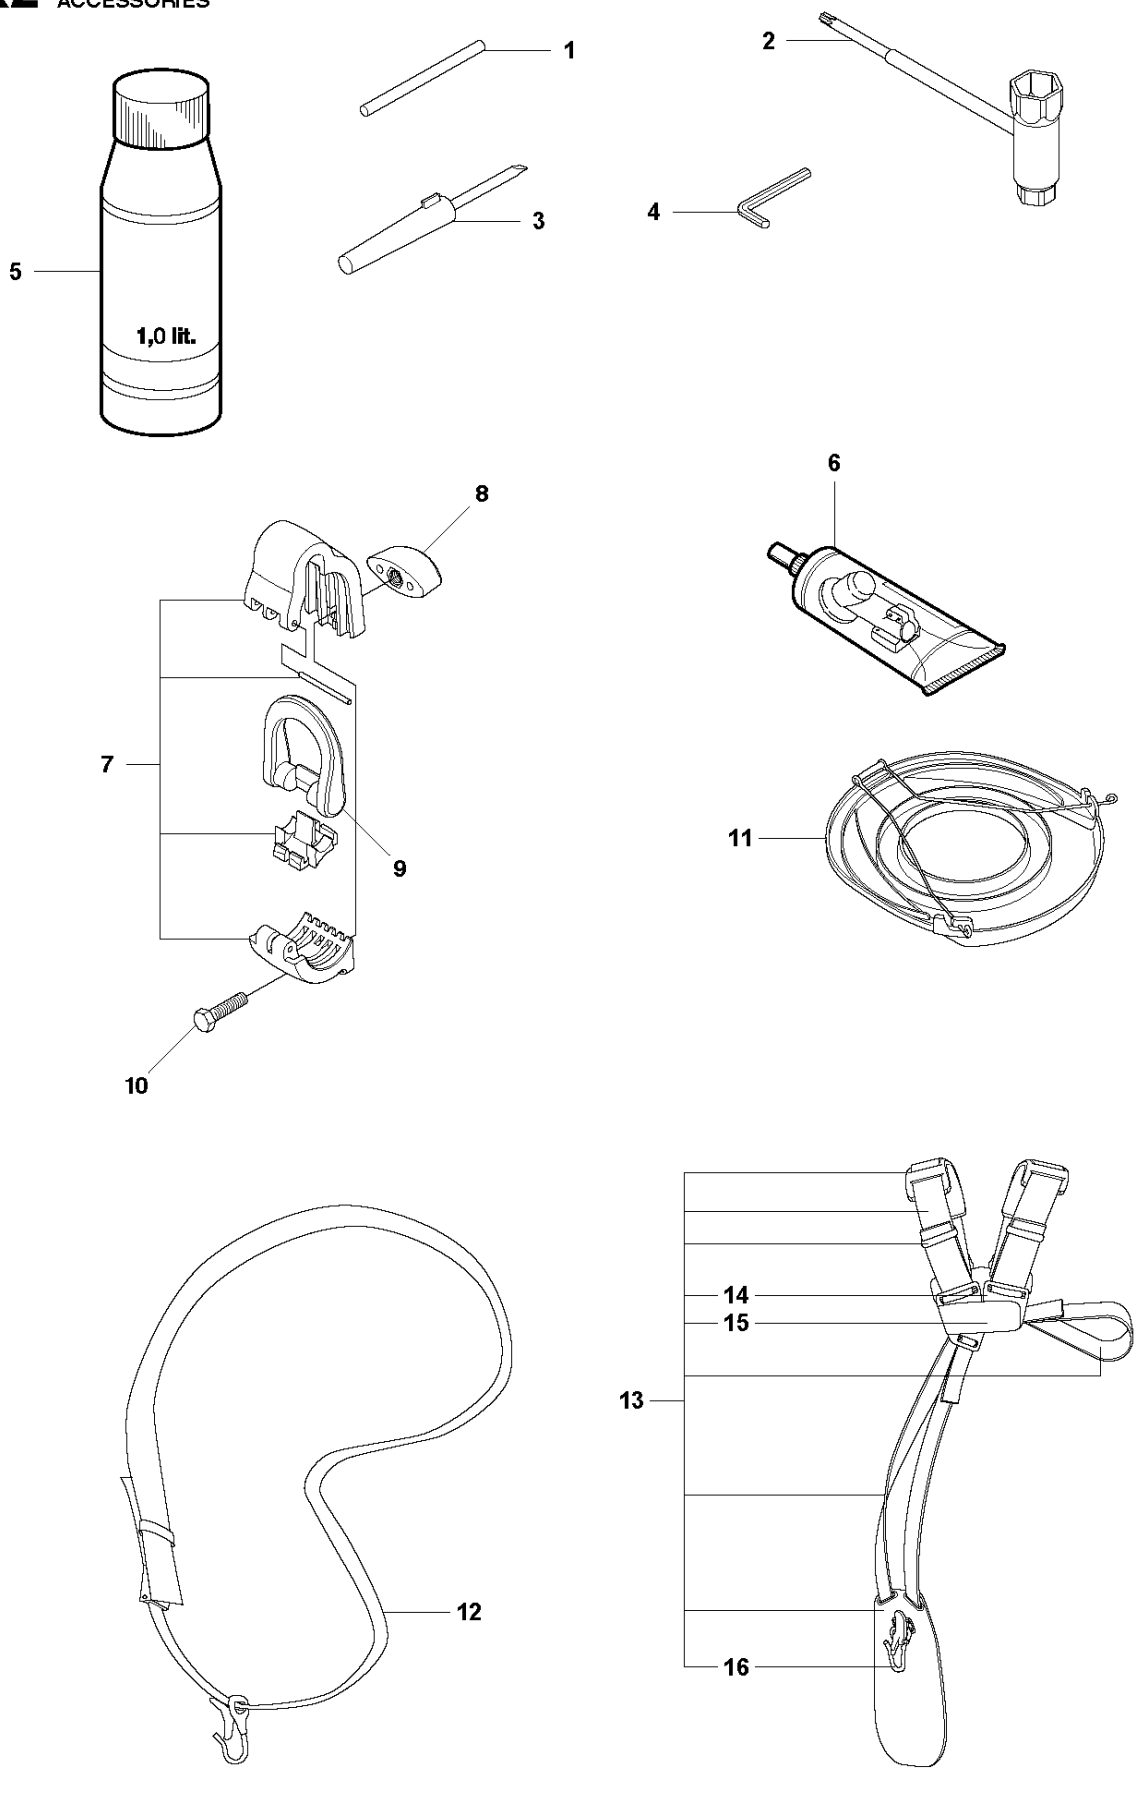

SPARE PARTS LIST

BRUSHCUTTERS/CLEARING SAWS

525 RX, 2013-03

R2 524L, 525L, LS, LST, LK, RJX, RJD, RS, RX, RXT, RK
ACCESSORIES

ACCESSORIES

525 RX, 2013-03

Ref	Part No	Description	Remark	QTY	KIT
1	502 28 59-01	STOP		1	
2	575 73 82-02	COMBINATION WRENCH		1	
3	501 60 02-03	SCREWDRIVER		1	
4	502 21 58-01	L-NYCKEL		1	
5	531 00 92-48	FILTER OIL		1	
6	503 97 64-01	GREASE		1	
7	537 35 36-01	LOOP		1	
8	537 13 04-02	KNOB		1	7
9	537 35 01-01	LOOP		1	7
10	725 23 31-51	SCREW		1	7
11	537 31 29-01	TRANSPORT GUARD	200 - 275mm	1	
12	537 21 62-01	HARNESS		1	
12	537 21 62-02	HARNESS	USA	1	
13	537 21 63-01	HARNESS		1	
13	537 21 63-02	HARNESS	USA	1	
14	503 73 40-01	FRONT PIECE		1	13
15	503 73 41-02	FRONT PIECE		1	13
16	502 02 28-02	WELT HOOK		1	13

Q 524, 525
CARBURETOR

CARBURETOR

525 RX, 2013-03

Ref	Part No	Description	Remark	QTY KIT
1	520 97 63-01	SCREW		1
2	577 81 57-01	SCREW		1
3	513 59 32-01	SPRING		1
4	579 19 06-01	COVER		1
5	520 95 48-01	GASKET		1
6	502 21 36-01	DIAPHRAGM PUMP		1
7	513 40 08-01	SWIVEL		1
8	516 52 42-01	WASHER		1
9	506 73 86-01	RING		1
10	579 19 07-01	SHAFT		1
11	577 81 55-01	SPRING		1
12	520 75 98-01	SCREW		1
13	520 97 86-01	VALVE		1
14	520 95 70-01	SCREEN		1
15	505 05 79-01	SPRING		1
16	584 90 12-01	PISTON ASSY		1
17	520 75 98-01	SCREW		1
18	579 19 08-01	LEVER		1
19	505 05 65-01	RING		1
20	579 19 10-01	SHAFT		1
21	516 52 42-01	WASHER		1
22	584 90 13-01	LEVER		1
23	579 19 11-01	SPRING		1
24	520 75 98-01	SCREW		1
25	581 15 49-01	VALVE		1
26	578 89 54-01	SPRING		1
27	520 97 74-01	PIN		1
28	577 80 72-01	LEVER		1
29	521 08 54-01	VALVE.INLET		1
30	577 80 71-01	SCREW		1
31	516 97 21-01	GASKET METERI		1
32	577 80 70-01	DIAPHRAGM		1
33	514 18 92-01	COVER		1
34	520 97 88-01	SCREW ASSY		4
35	514 24 26-01	BALL		1
36	514 24 33-01	SPRING.CHOKE		1
37	580 68 48-01	GASKET KIT	Coomopes by item 5, 6, 31 and 32	1