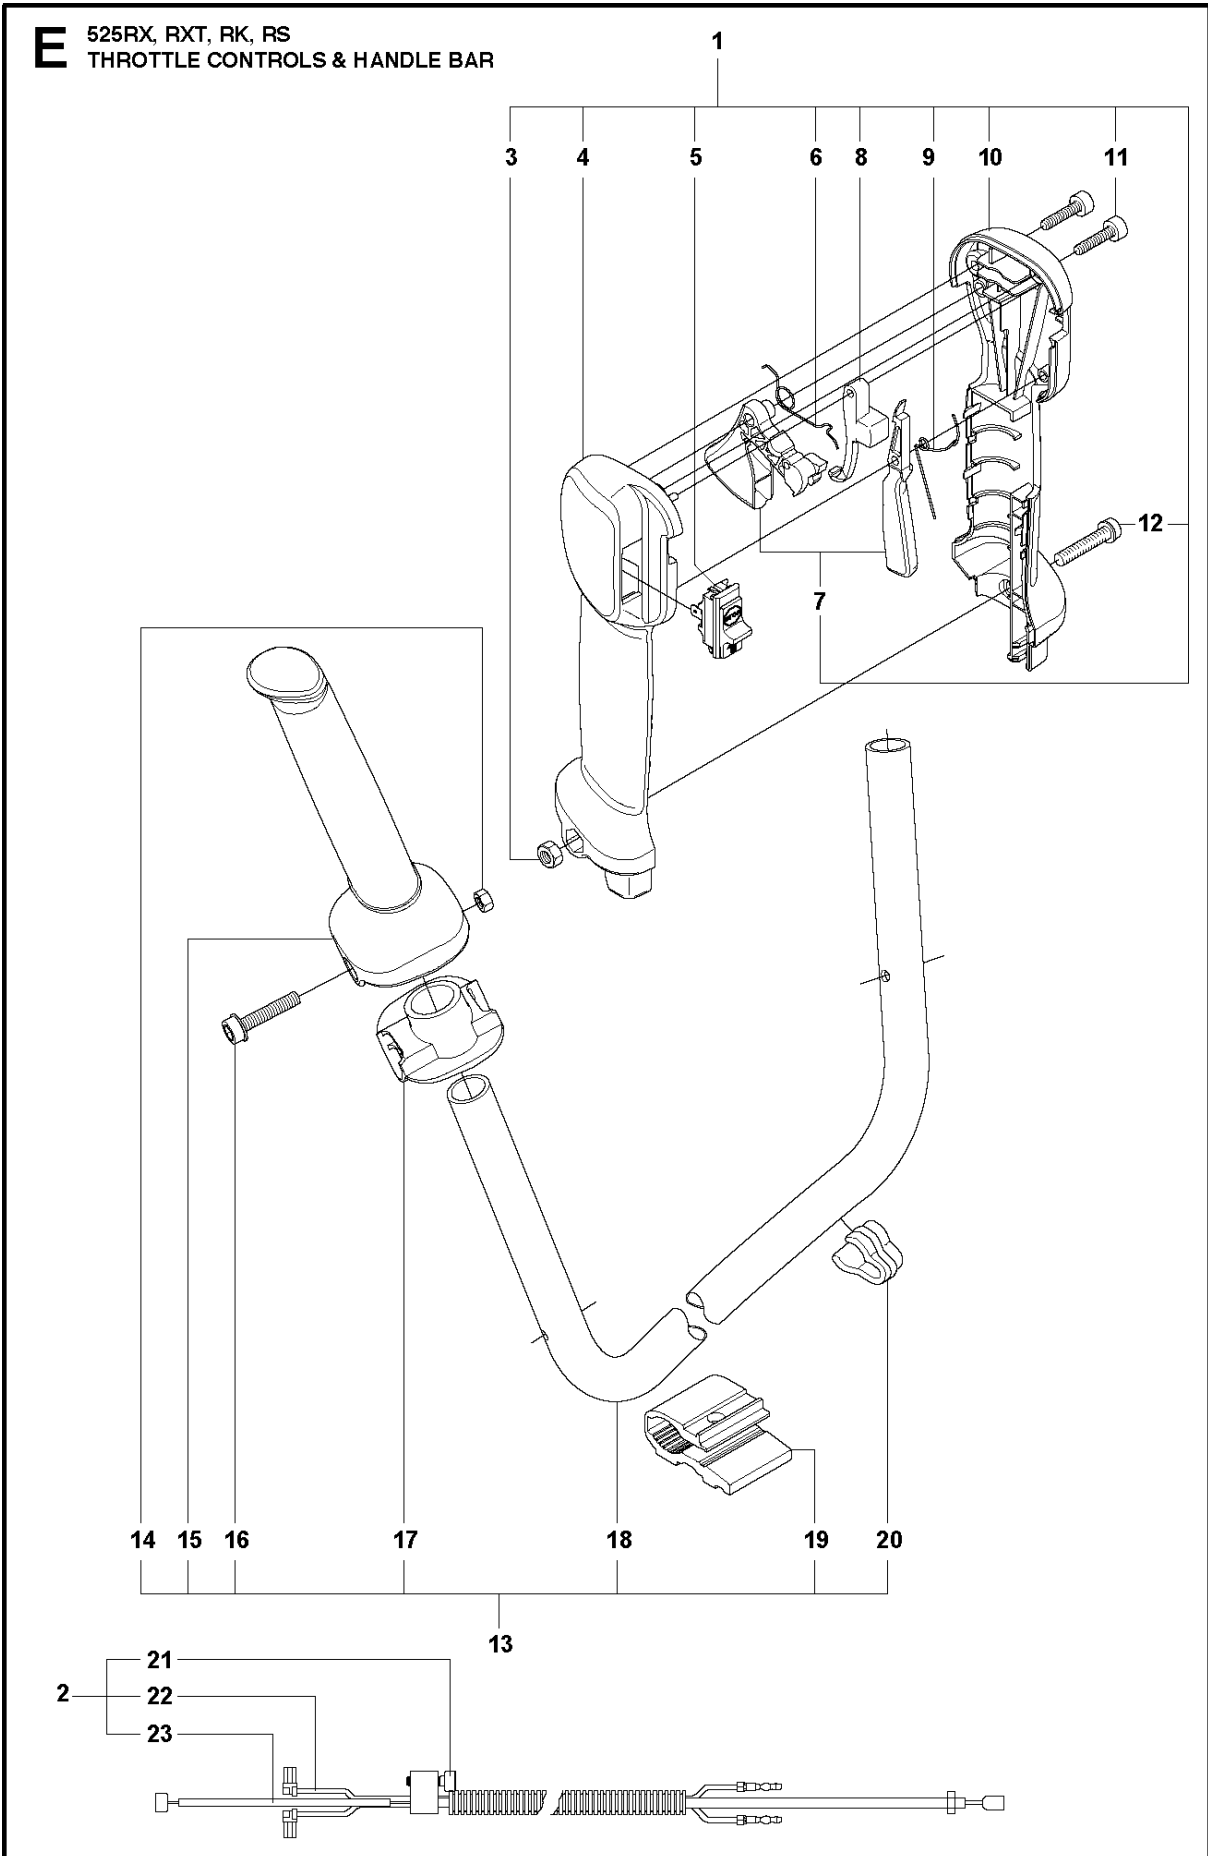

THROTTLE CONTROLS

525 RX, 2013-03

Ref	Part No	Description	Remark	QTY	KIT
1	537 42 45-13	HANDLE SYSTEM ASSY		1	
2	578 24 81-02	WIRING	RX, RS	1	
3	503 22 10-13	HEXAGON NUT		1	1
4	537 16 02-03	HANDLE HALF LEFT	RX	1	1
5	537 41 90-01	SWITCH		1	1
6	537 17 42-01	SPRING THROTTLE TRIG		1	1
7	506 49 77-01	THROTTLE CONTROL		1	1
8	537 16 07-03	STARTER THROTTLE LOC		1	1
9	537 17 43-01	SPRING		1	1
10	537 16 03-01	HANDLE HALF RIGHT	RX	1	1
11	574 44 40-01	SCREW ITXSCT		2	2
12	525 75 51-09	SCREW ITXSCFM	M5X35	1	1
13	578 24 82-02	HANDLE BAR	RX	1	
14	731 23 14-01	HEXAGON NUT		1	13
15	537 17 28-01	HANDLE	RXT, RK, RS	1	13
16	525 75 52-04	SCREW ITXSCFM		1	13
17	537 17 29-01	COVER		1	13
18	537 36 00-01	HANDLEBAR	RXT, RK, RX	1	13
19	544 02 09-01	CLIP	RXT, RK, RX	1	13
19	503 75 00-01	HANDLEBAR BRACKET	RS	1	13
20	502 21 12-01	STAPLE	RS	1	13
21	503 21 66-18	SCREW IHSCT		1	2
22	580 62 24-02	SHORT CIRCUIT CABLE	RX, RS	1	2
23	580 47 09-01	THROTTLE CABLE		1	2