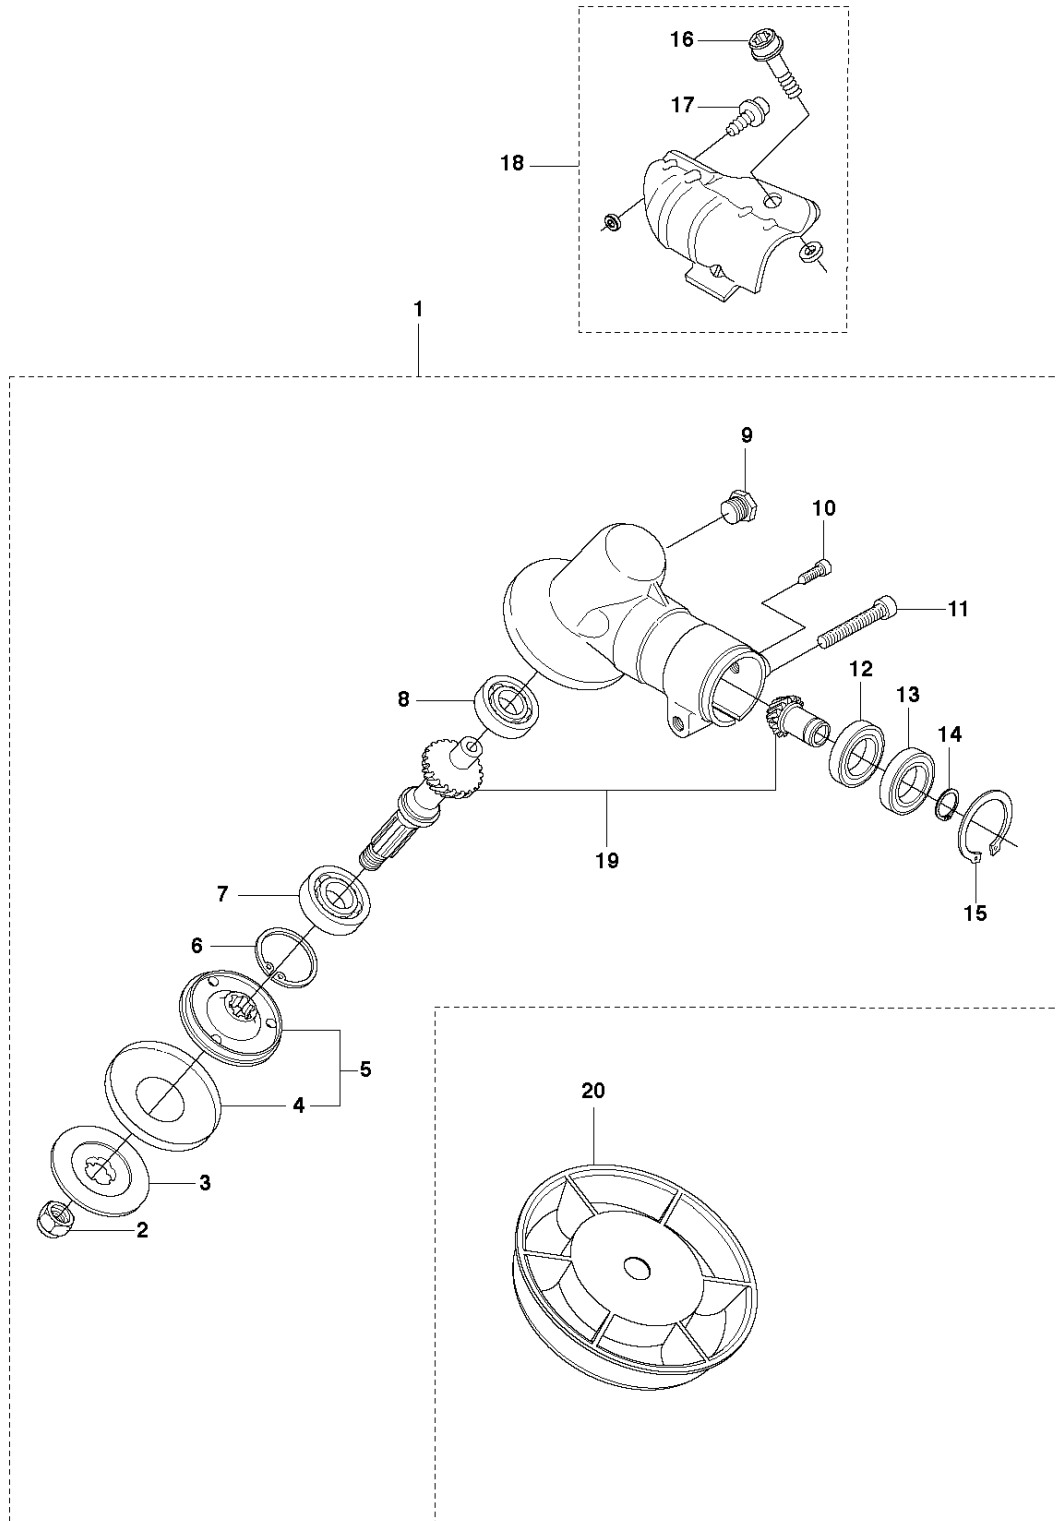

A1 524L, 525L, LS, LK, RJX, RJD, RS, RX, RXT, RK
BEVEL GEAR

BEVEL GEAR

525 RX, 2013-03

Ref	Part No	Description	Remark	QTY	KIT
1	537 19 92-02	BEVEL GEAR ASSY		1	
2	503 85 63-01	NUT		1	1
3	537 28 56-01	SUPPORT FLANGE		1	1
4	537 29 26-01	CUP		1	1
5	537 23 49-01	DRIVER ASSY		1	1
6	735 31 28-10	CIRCLIP		1	1
7	503 25 24-01	BALL BEARING		1	1
8	738 21 98-00	BALL BEARING		1	1
9	503 20 15-01	SCREW IHHM		1	1
10	503 20 14-12	SCREW IHSCFMO		1	1
11	503 20 07-25	SCREW IHSCFM		1	1
12	738 21 99-00	BALL BEARING		1	1
13	738 21 99-02	BALL BEARING		1	1
14	735 31 11-00	CIRCLIP		1	1
15	735 31 25-10	CIRCLIP		1	1
16	544 21 84-20	SCREW ITXSCM		1	18
17	501 98 10-01	SCREW ITXSCM		1	18
18	574 30 69-03	CLAMP		1	
19	537 04 10-01	GEAR WHEEL KIT		1	1
20	503 89 01-01	SUPPORT CUP		1