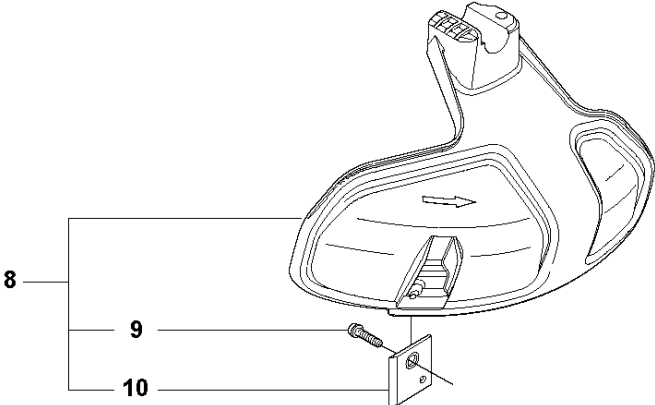

524L, 525L, LS, LST, LK, RJX, RJD, RS, RX, RXT, RK