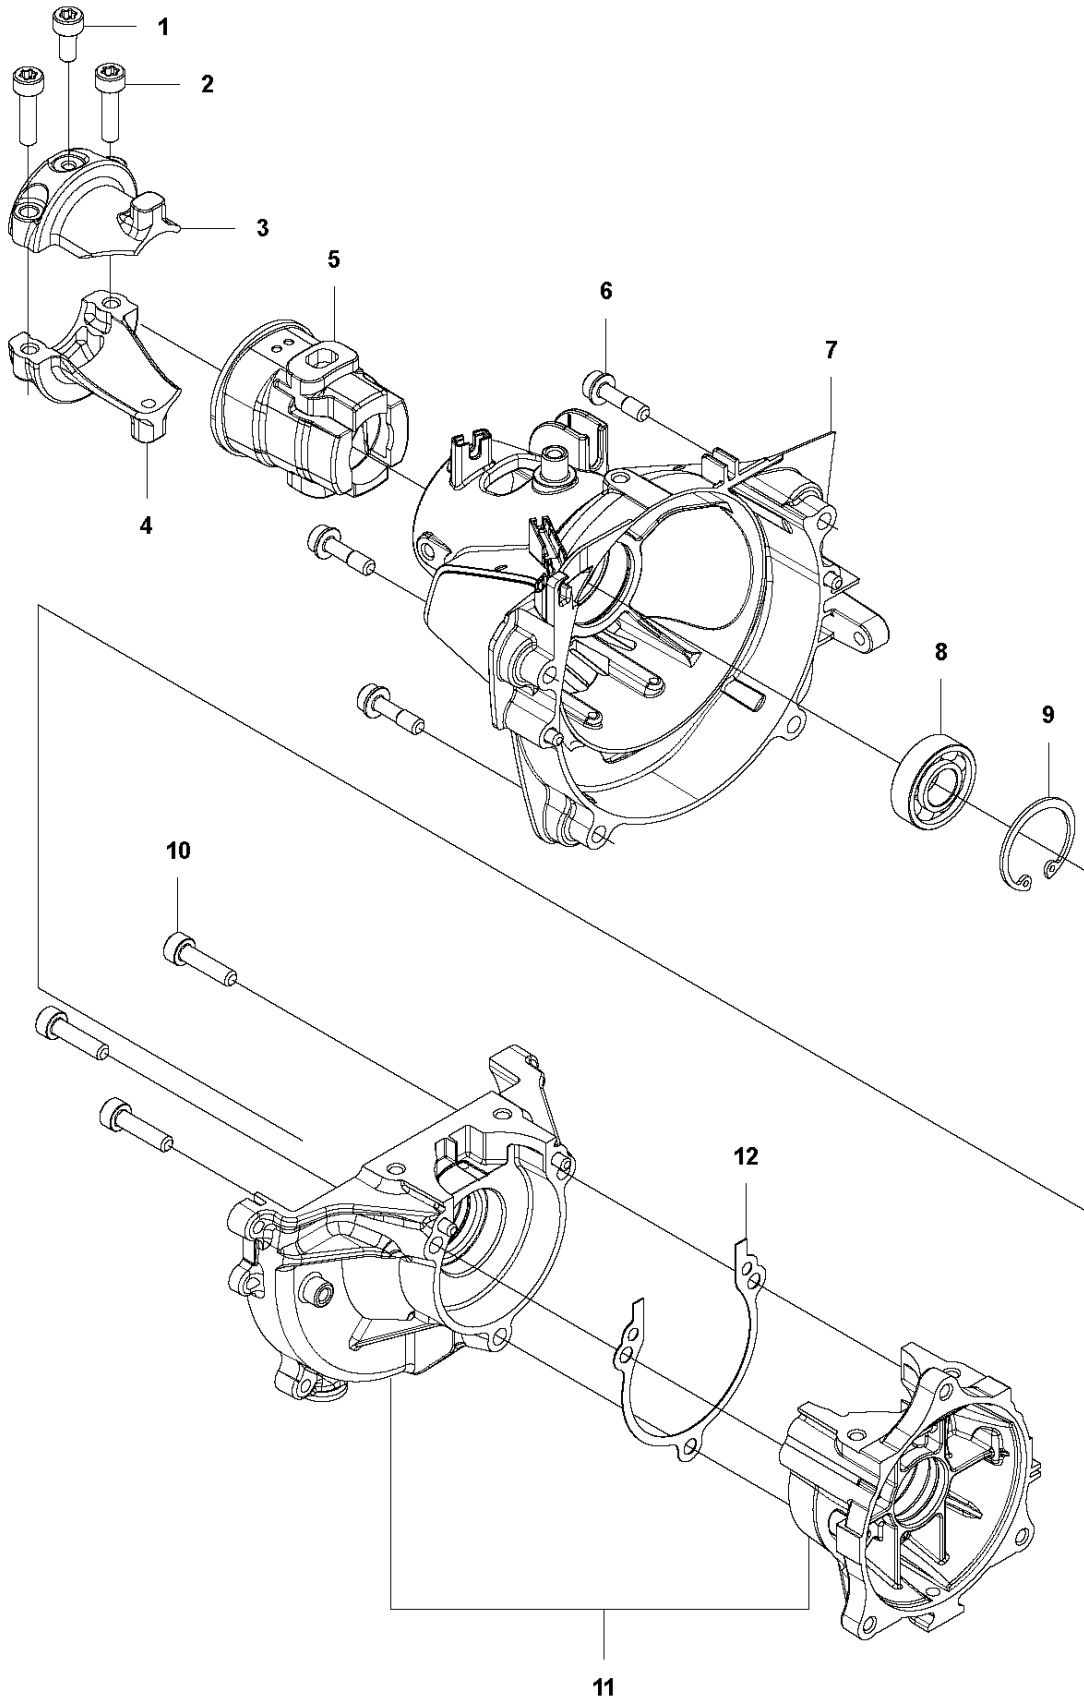

Q 524, 525
CARBURETOR

CARBURETOR

525 RX, 2013-03

Ref	Part No	Description	Remark	QTY KIT
1	520 97 63-01	SCREW		1
2	577 81 57-01	SCREW		1
3	513 59 32-01	SPRING		1
4	579 19 06-01	COVER		1
5	520 95 48-01	GASKET		1
6	502 21 36-01	DIAPHRAGM PUMP		1
7	513 40 08-01	SWIVEL		1
8	516 52 42-01	WASHER		1
9	506 73 86-01	RING		1
10	579 19 07-01	SHAFT		1
11	577 81 55-01	SPRING		1
12	520 75 98-01	SCREW		1
13	520 97 86-01	VALVE		1
14	520 95 70-01	SCREEN		1
15	505 05 79-01	SPRING		1
16	584 90 12-01	PISTON ASSY		1
17	520 75 98-01	SCREW		1
18	579 19 08-01	LEVER		1
19	505 05 65-01	RING		1
20	579 19 10-01	SHAFT		1
21	516 52 42-01	WASHER		1
22	584 90 13-01	LEVER		1
23	579 19 11-01	SPRING		1
24	520 75 98-01	SCREW		1
25	581 15 49-01	VALVE		1
26	578 89 54-01	SPRING		1
27	520 97 74-01	PIN		1
28	577 80 72-01	LEVER		1
29	521 08 54-01	VALVE.INLET		1
30	577 80 71-01	SCREW		1
31	516 97 21-01	GASKET METERI		1
32	577 80 70-01	DIAPHRAGM		1
33	514 18 92-01	COVER		1
34	520 97 88-01	SCREW ASSY		4
35	514 24 26-01	BALL		1
36	514 24 33-01	SPRING.CHOKE		1
37	580 68 48-01	GASKET KIT	Coomopes by item 5, 6, 31 and 32	1

G2 525 LK, RJX, RX, RXT, RK
COVERS

COVER

525 RX, 2013-03

Ref	Part No	Description	Remark	QTY	KIT
1	503 21 35-12	SCREW CCRPANT		2	
2	576 40 45-01	ARM PROTECTION		1	
3	577 81 54-01	BOLT		1	
4	576 40 43-01	CYLINDER COVER		1	
5	576 40 47-01	MUFFLER GUARD		1	
6	577 81 54-01	BOLT		1	
7	577 81 54-01	BOLT		1	
8	576 99 24-02	KNOB		1	9
9	581 04 73-01	FILTER COVER ASSY		1	
10	544 25 68-01	SCREW		3	
11	577 85 11-01	COVER		1	
12	577 85 10-01	COVER		1	
13	579 44 58-07	DECAL	525RX	1	

N 524, 525
CRANK CASE

CRANKCASE

525 RX, 2013-03

Ref	Part No	Description	Remark	QTY KIT
1	529 26 81-01	BOLT		1
2	577 94 20-01	BOLT		2
3	576 42 07-02	BRACKET		1
4	576 42 08-02	BRACKET		1
5	576 42 05-01	CUSHION		1
6	577 81 54-01	BOLT		4
7	576 40 41-01	HOUSING		1
8	525 95 32-01	BEARING		1
9	506 60 99-01	RING		1
10	504 11 43-01	SCREW		3
11	581 30 86-01	CRANKCASE		1
12	576 39 95-02	GASKET		1