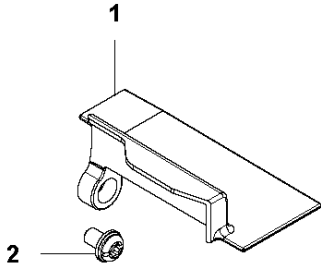

P 524, 525
CRANK SHAFT

CRANKSHAFT

525 RS, 2013-03

Ref	Part no.	Description	Remark	Qty	Kit
1	576 40 46-01	MUFFLER		1	
2	544 25 68-01	SCREW		1	
3	506 68 94-01	KEY		1	
4	504 12 15-01	SEALING		2	
5	523 07 17-01	BEARING		2	
6	579 22 32-01	CRANKSHAFT		1	
7	576 40 27-01	BEARING		1