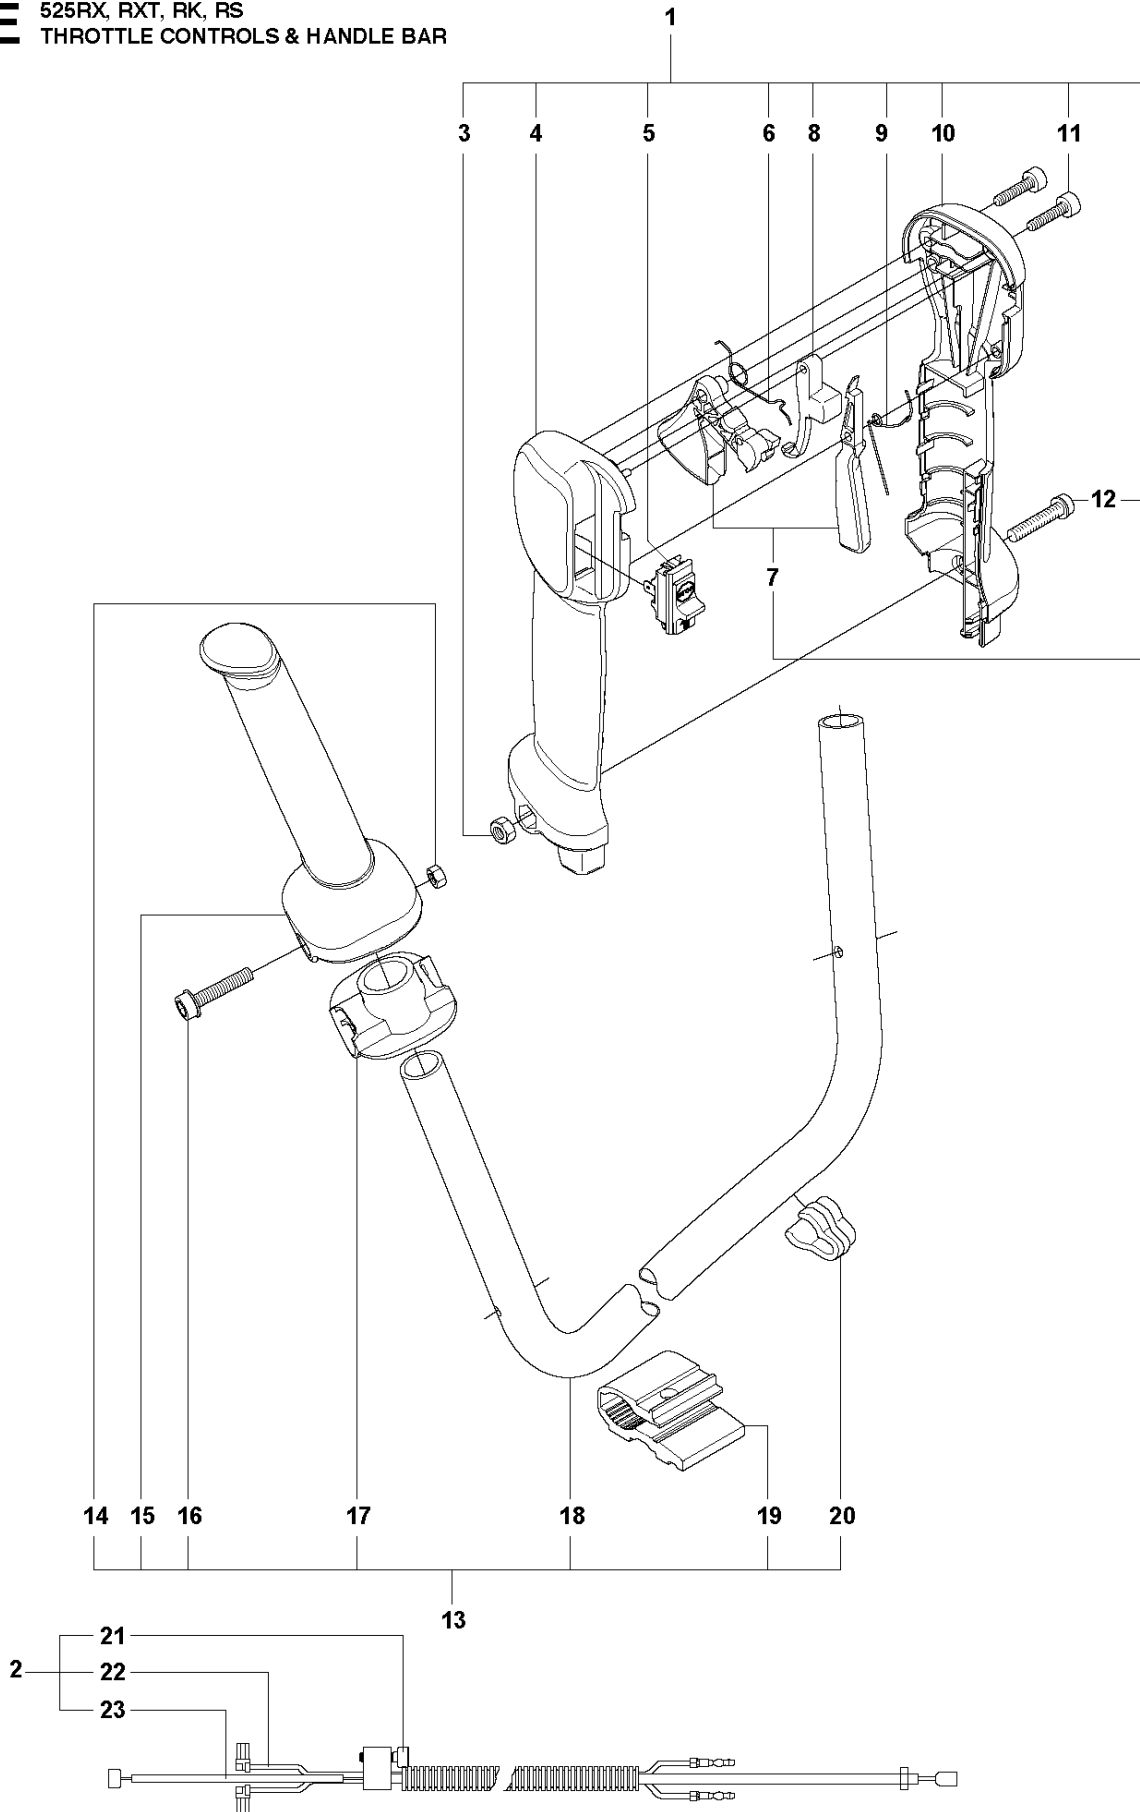

E 525RX, RXT, RK, RS
THROTTLE CONTROLS & HANDLE BAR

THROTTLE CONTROLS

525 RS, 2013-03

Ref	Part no.	Description	Remark	Qty	Kit
1	537 42 45-13	HANDLE SYSTEM ASSY		1	
2	578 24 81-02	WIRING	RX, RS	1	
3	503 22 10-13	HEXAGON NUT		1	1
4	537 16 02-03	HANDLE HALF LEFT	RX	1	1
5	537 41 90-01	SWITCH		1	1
6	537 17 42-01	SPRING THROTTLE TRIG		1	1
7	506 49 77-01	THROTTLE CONTROL		1	1
8	537 16 07-03	STARTER THROTTLE LOC		1	1
9	537 17 43-01	SPRING		1	1
10	537 16 03-01	HANDLE HALF RIGHT	RX	1	1
11	574 44 40-01	SCREW ITXSCT		2	2
12	525 75 51-09	SCREW ITXSCFM	M5X35	1	1
13	503 72 43-09	HANDLEBAR	RS	1	
14	731 23 14-01	HEXAGON NUT		1	13
15	537 17 28-01	HANDLE	RXT, RK, RS	1	13
16	525 75 52-04	SCREW ITXSCFM		1	13
17	537 17 29-01	COVER		1	13
18	502 19 95-03	HANDLEBAR	RS	1	13
19	503 75 00-01	HANDLEBAR BRACKET	RS	1	13
20	502 21 12-01	STAPLE	RS	1	13
21	503 21 66-18	SCREW IHSCT		1	2
22	580 62 24-02	SHORT CIRCUIT CABLE	RX, RS	1	2
23	580 47 09-01	THROTTLE CABLE		1	2