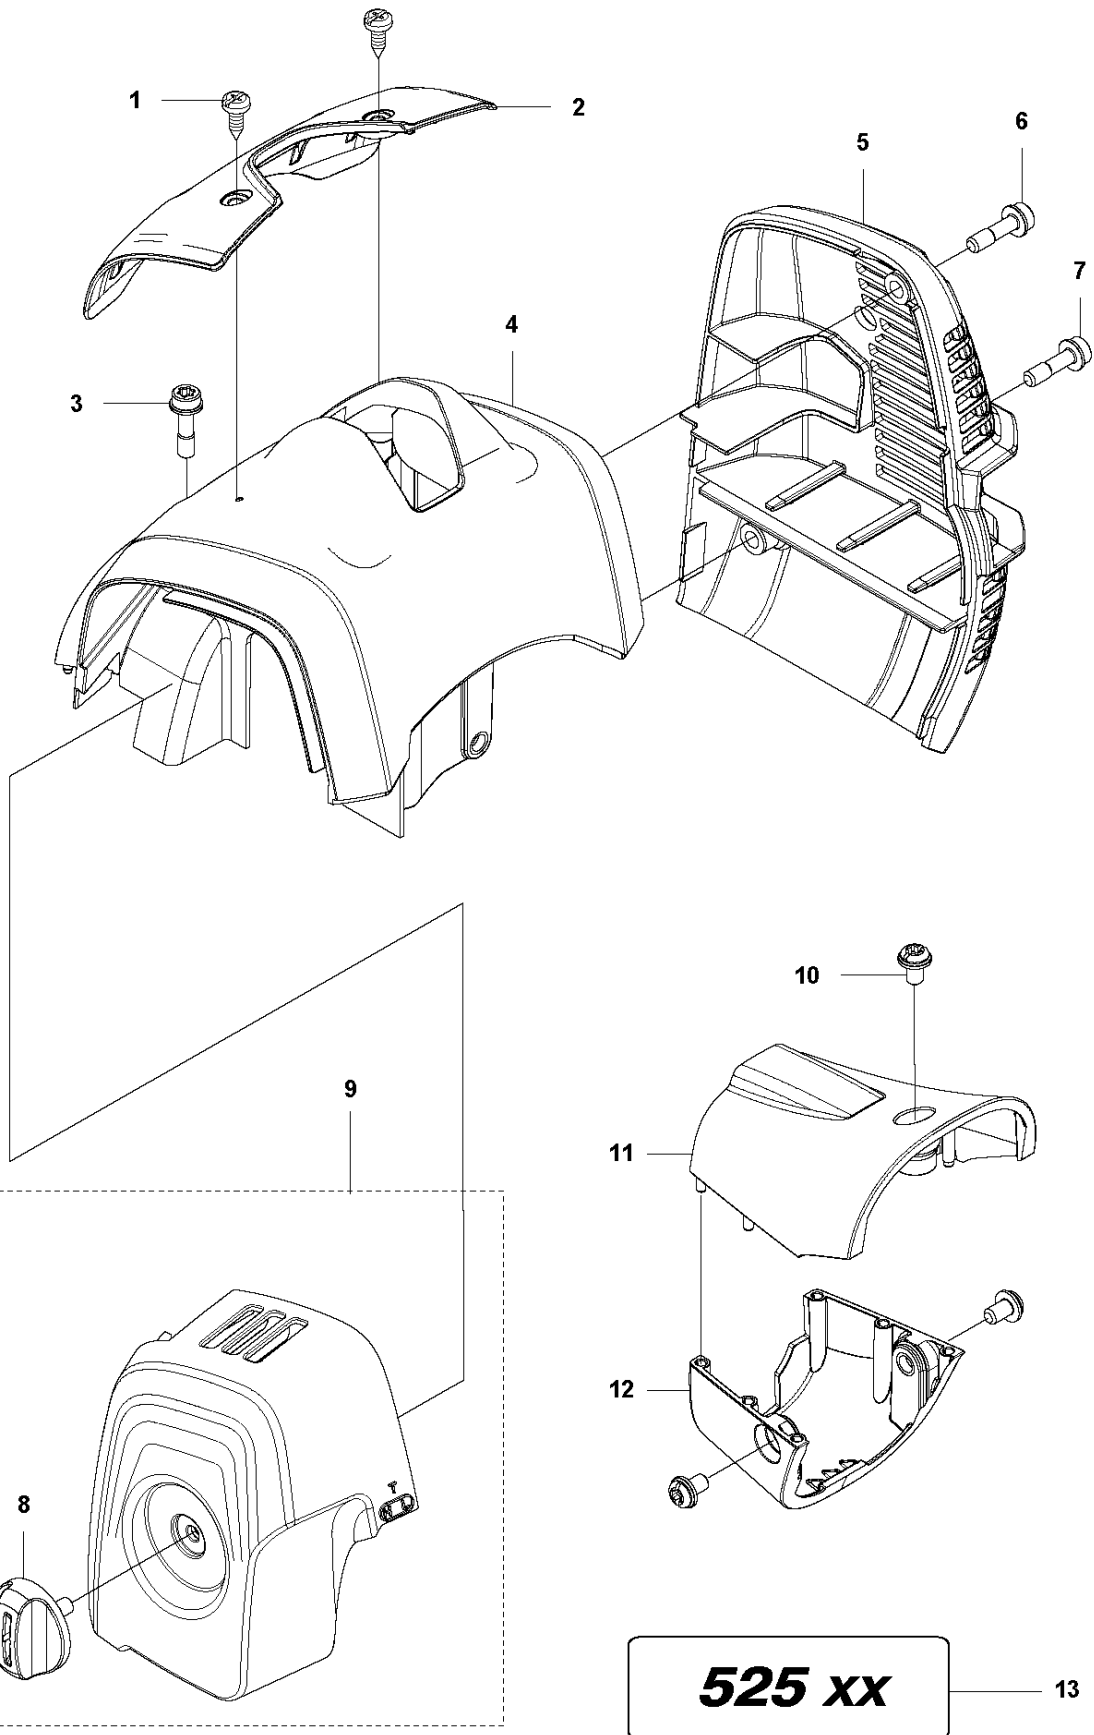

G1 524L, 525L, LS, LST, RJD, RS
COVERS

COVER

525 RS, 2013-03

Ref	Part no.	Description	Remark	Qty	Kit
1	503 21 35-12	SCREW CCRPANT		2	
2	576 40 45-01	ARM PROTECTION		1	
3	577 81 54-01	BOLT		1	
4	576 40 43-01	CYLINDER COVER		1	
5	576 40 47-01	MUFFLER GUARD		1	
6	577 81 54-01	BOLT		1	
7	577 81 54-01	BOLT		1	
8	576 99 24-02	KNOB		1	9
9	578 40 88-01	FILTER COVER		1	
10	544 25 68-01	SCREW		3	
11	577 85 11-01	COVER		1	
12	577 85 10-01	COVER		1	
13	579 44 58-14	DECAL	525RS	1