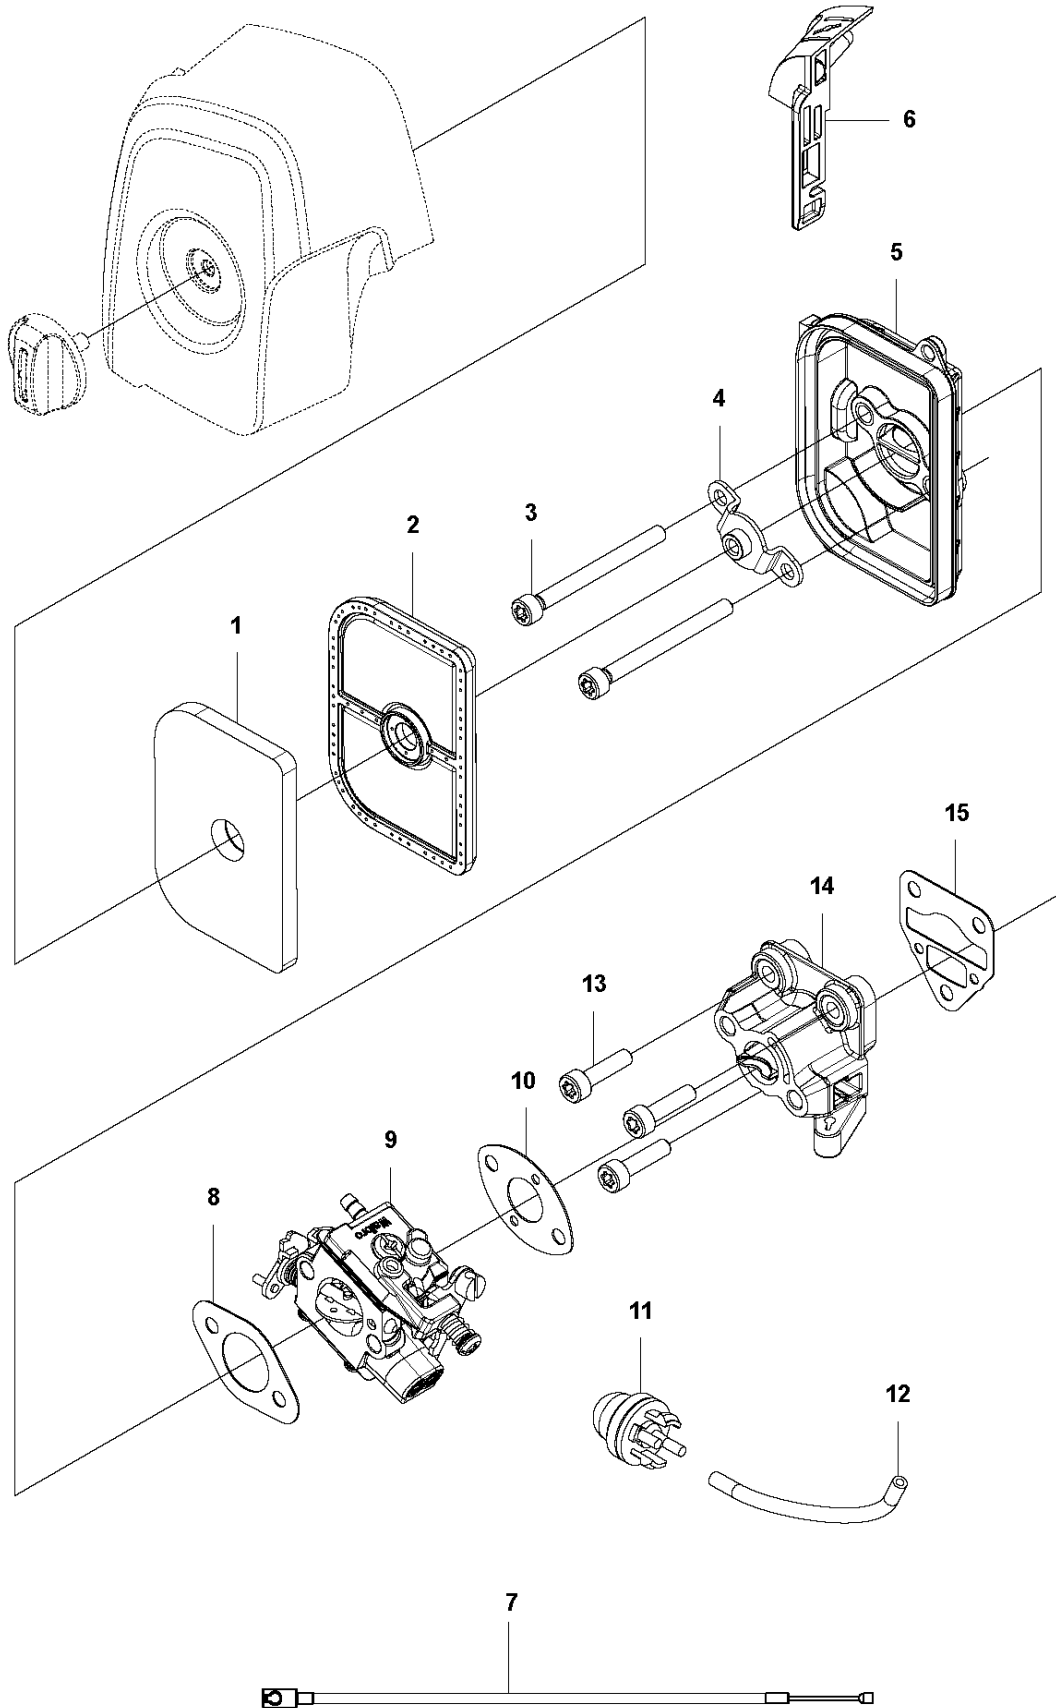

H1 524L, 525L, LS, LST, RJD, RS
CARBURETOR & AIRFILTER

CARBURETOR & AIR FILTER

525 RS, 2013-03

Ref	Part no.	Description	Remark	Qty	Kit
1	577 85 15-01	AIR FILTER		1	
2	576 40 16-01	AIR FILTER		1	
3	580 46 72-01	BOLT		2	
4	580 43 79-01	PLATE		1	
5	577 85 13-01	FILTER HOUSING		1	
6	577 84 83-01	CHOKE CONTROL		1	
7	578 86 43-01	THROTTLE CABLE		1	
8	577 88 24-02	GASKET		1	
9	584 90 14-01	CARBURETTOR		1	
10	576 39 91-02	GASKET		1	
11	503 93 66-01	PRIMER HOUSING		1	
12	577 05 05-01	PIPE		1	
13	504 11 43-01	SCREW		3	
14	578 90 83-01	INSULATOR		1	
15	576 39 89-01	GASKET		1