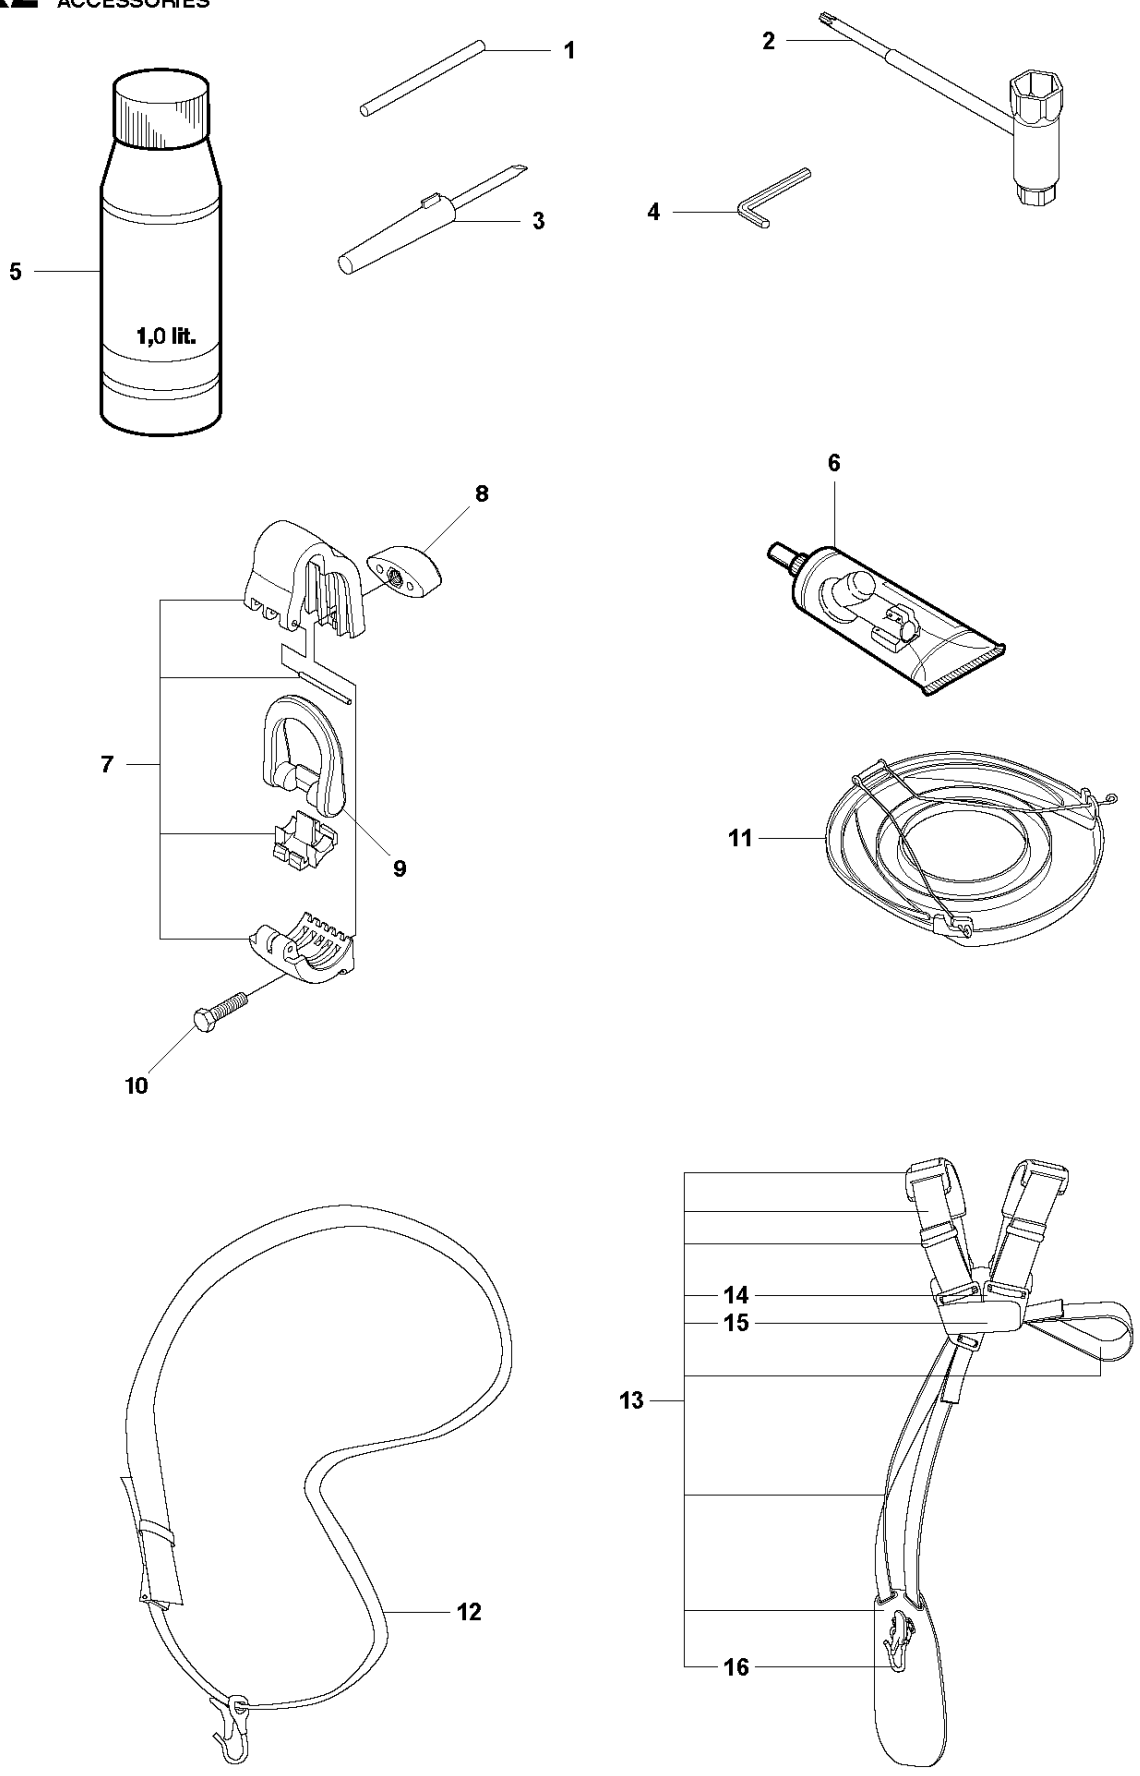

SPARE PARTS LIST

BRUSHCUTTERS/CLEARING SAWS

525 RS, 2013-03

R2 524L, 525L, LS, LST, LK, RJX, RJD, RS, RX, RXT, RK
ACCESSORIES

ACCESSORIES

525 RS, 2013-03

Ref	Part no.	Description	Remark	Qty	Kit
1	502 28 59-01	STOP		1	
2	575 73 82-02	COMBINATION WRENCH		1	
3	501 60 02-03	SCREWDRIVER		1	
4	502 21 58-01	L-NYCKEL		1	
5	531 00 92-48	FILTER OIL		1	
6	503 97 64-01	GREASE		1	
7	537 35 36-01	LOOP		1	
8	537 13 04-02	KNOB		1	7
9	537 35 01-01	LOOP		1	7
10	725 23 31-51	SCREW		1	7
11	537 31 29-01	TRANSPORT GUARD	200 - 275mm	1	
12	537 21 62-01	HARNESS		1	
12	537 21 62-02	HARNESS	USA	1	
13	537 21 63-01	HARNESS		1	
13	537 21 63-02	HARNESS	USA	1	
14	503 73 40-01	FRONT PIECE		1	13
15	503 73 41-02	FRONT PIECE		1	13
16	502 02 28-02	WELT HOOK		1	13

Q 524, 525
CARBURETOR

CARBURETOR

525 RS, 2013-03

Ref	Part no.	Description	Remark	Qty	Kit
1	520 97 63-01	SCREW		1	
2	577 81 57-01	SCREW		1	
3	513 59 32-01	SPRING		1	
4	579 19 06-01	COVER		1	
5	520 95 48-01	GASKET		1	
6	502 21 36-01	DIAPHRAGM PUMP		1	
7	513 40 08-01	SWIVEL		1	
8	516 52 42-01	WASHER		1	
9	506 73 86-01	RING		1	
10	579 19 07-01	SHAFT		1	
11	577 81 55-01	SPRING		1	
12	520 75 98-01	SCREW		1	
13	520 97 86-01	VALVE		1	
14	520 95 70-01	SCREEN		1	
15	505 05 79-01	SPRING		1	
16	584 90 12-01	PISTON ASSY		1	
17	520 75 98-01	SCREW		1	
18	579 19 08-01	LEVER		1	
19	505 05 65-01	RING		1	
20	579 19 10-01	SHAFT		1	
21	516 52 42-01	WASHER		1	
22	584 90 13-01	LEVER		1	
23	579 19 11-01	SPRING		1	
24	520 75 98-01	SCREW		1	
25	581 15 49-01	VALVE		1	
26	578 89 54-01	SPRING		1	
27	520 97 74-01	PIN		1	
28	577 80 72-01	LEVER		1	
29	521 08 54-01	VALVE.INLET		1	
30	577 80 71-01	SCREW		1	
31	516 97 21-01	GASKET METERI		1	
32	577 80 70-01	DIAPHRAGM		1	
33	514 18 92-01	COVER		1	
34	520 97 88-01	SCREW ASSY		4	
35	514 24 26-01	BALL		1	
36	514 24 33-01	SPRING.CHOKE		1	
37	580 68 48-01	GASKET KIT	Coomopes by item 5, 6, 31 and 32	1	