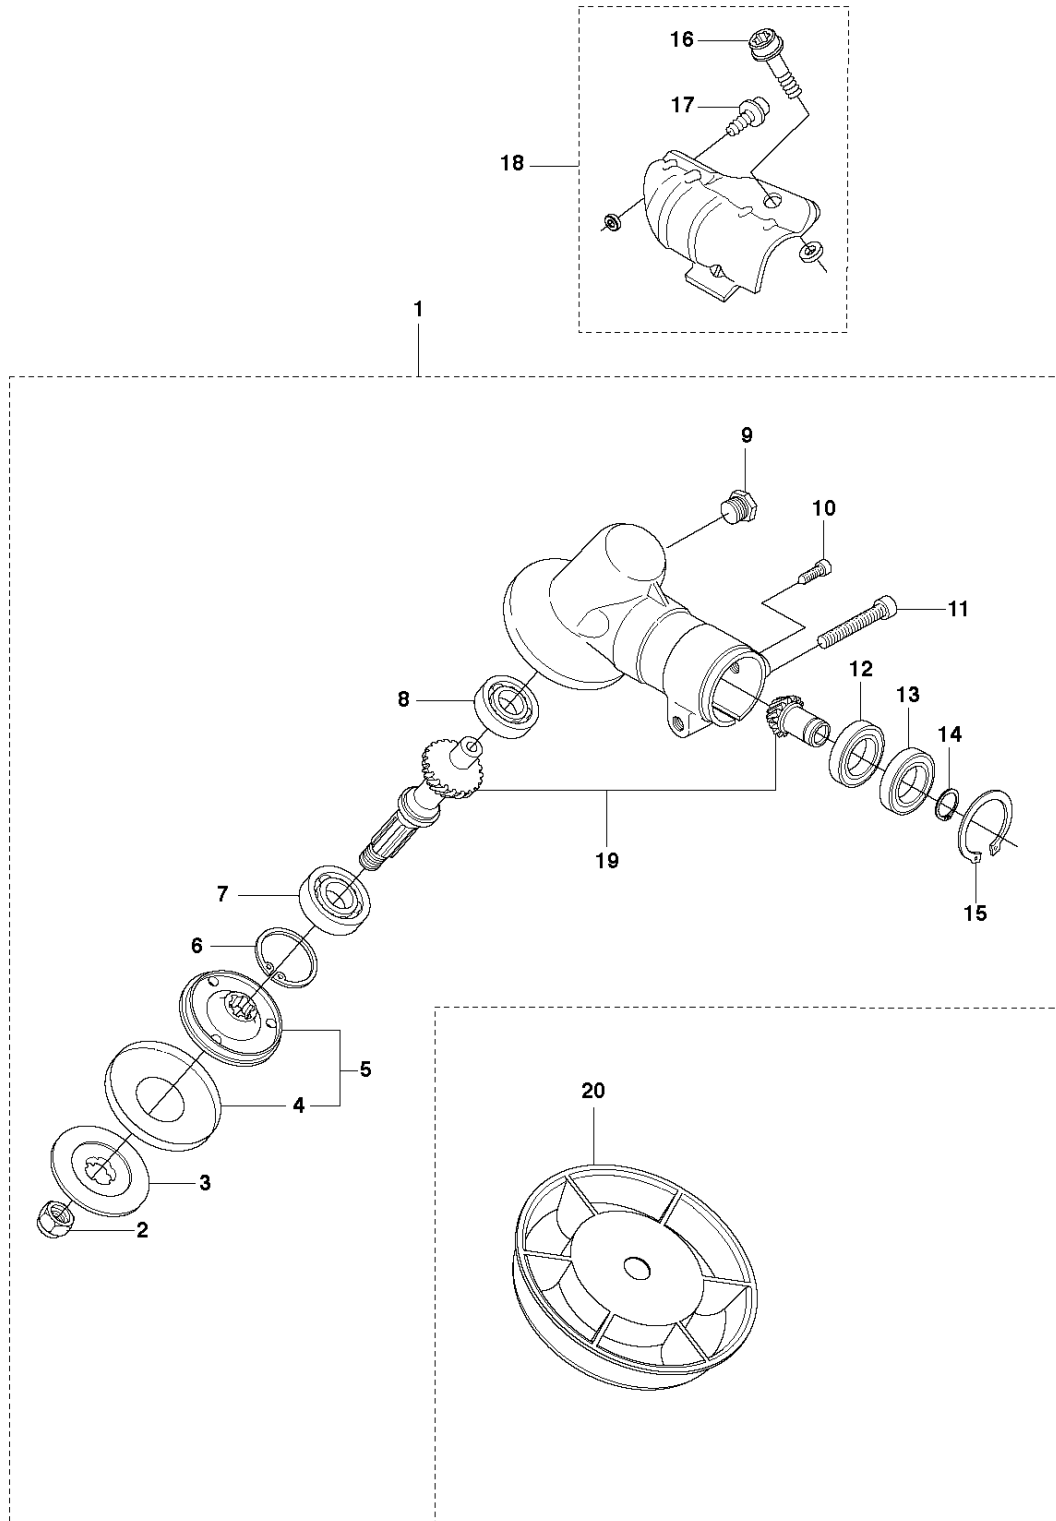

A1 524L, 525L, LS, LK, RJX, RJD, RS, RX, RXT, RK
BEVEL GEAR

BEVEL GEAR

525 RS, 2013-03

Ref	Part no.	Description	Remark	Qty	Kit
1	537 19 92-02	BEVEL GEAR ASSY		1	
2	503 85 63-01	NUT		1	1
3	537 28 56-01	SUPPORT FLANGE		1	1
4	537 29 26-01	CUP		1	1
5	537 23 49-01	DRIVER ASSY		1	1
6	735 31 28-10	CIRCLIP		1	1
7	503 25 24-01	BALL BEARING		1	1
8	738 21 98-00	BALL BEARING		1	1
9	503 20 15-01	SCREW IHHM		1	1
10	503 20 14-12	SCREW IHSCFMO		1	1
11	503 20 07-25	SCREW IHSCFM		1	1
12	738 21 99-00	BALL BEARING		1	1
13	738 21 99-02	BALL BEARING		1	1
14	735 31 11-00	CIRCLIP		1	1
15	735 31 25-10	CIRCLIP		1	1
16	544 21 84-20	SCREW ITXSCM		1	18
17	501 98 10-01	SCREW ITXSCM		1	18
18	574 30 69-03	CLAMP		1	
19	537 04 10-01	GEAR WHEEL KIT		1	1
20	503 89 01-01	SUPPORT CUP		1