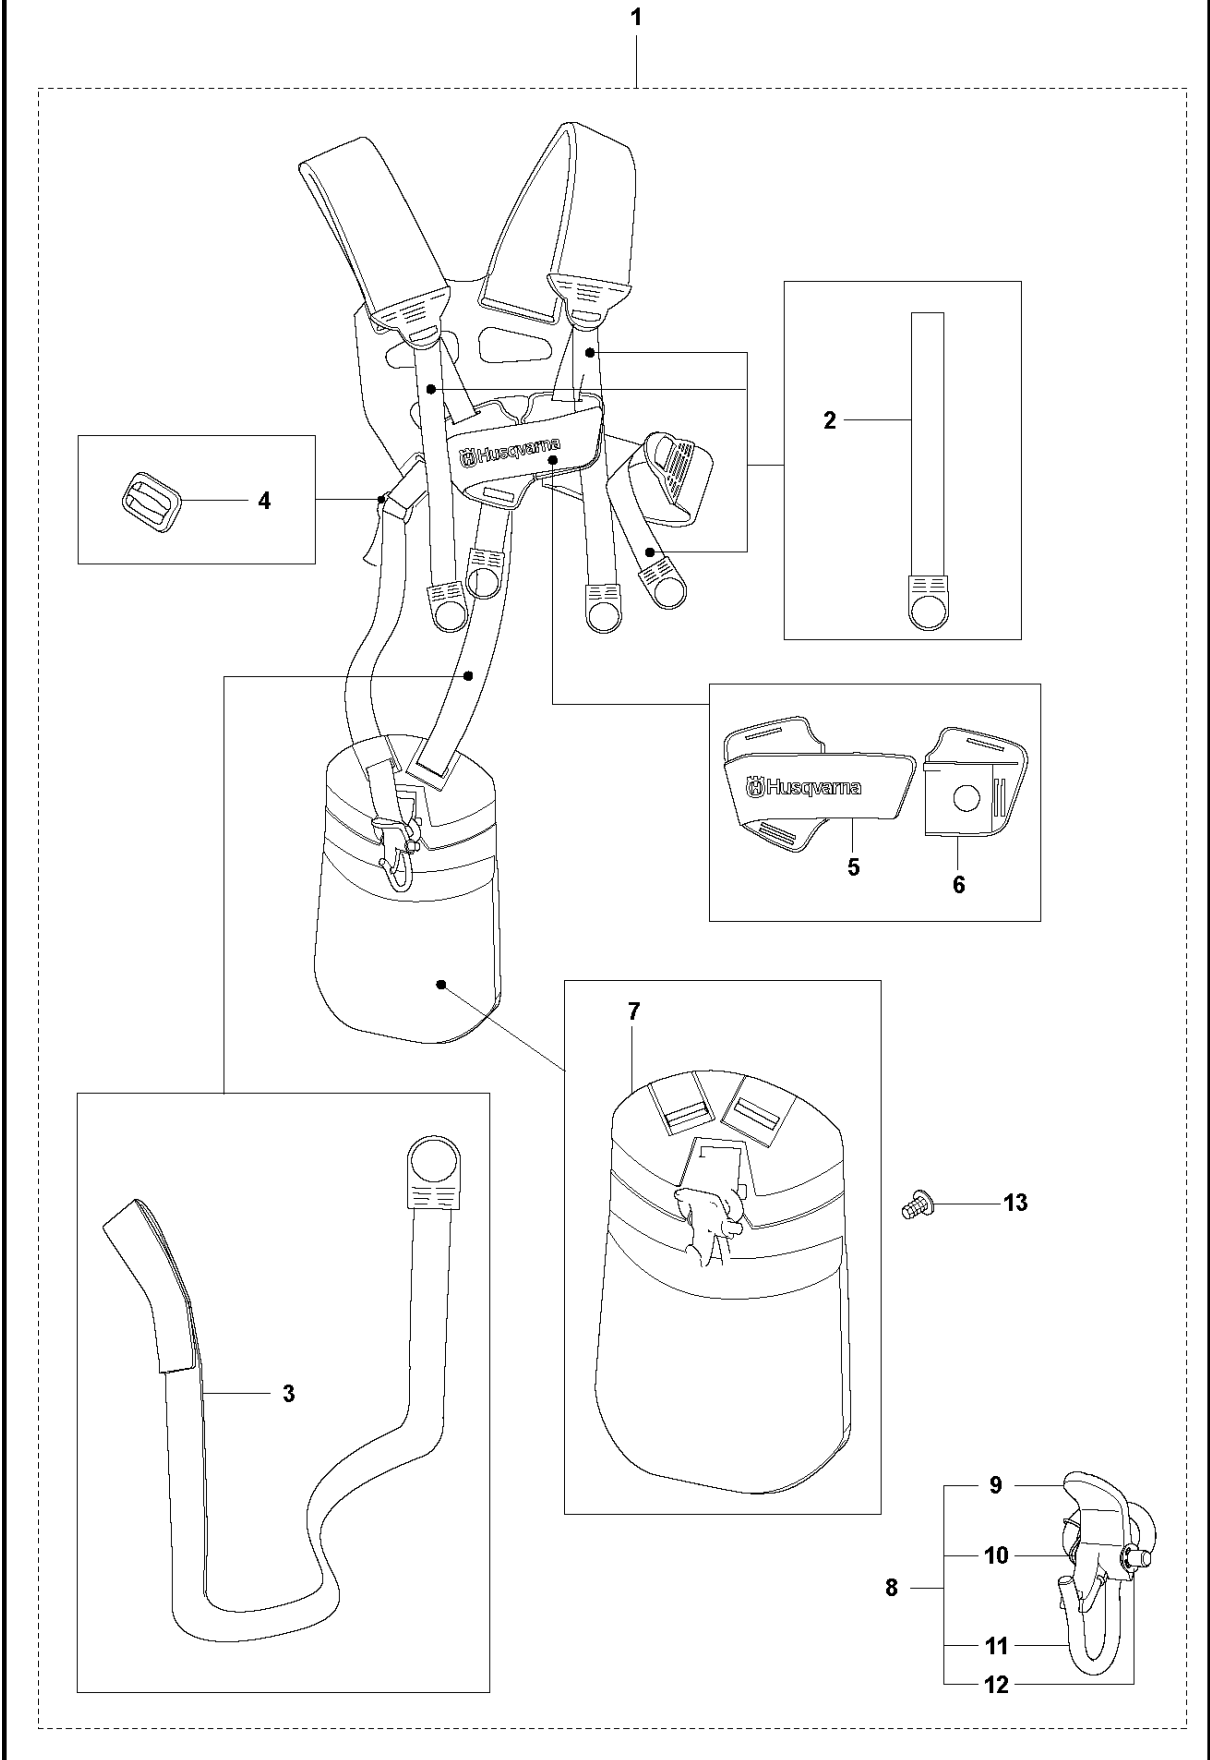

M 524, 525
CYLINDER PISTON & MUFFLER

Ref	Part no.	Description	Remark	Qty	Kit
1	544 25 68-01	SCREW		2	
2	578 78 53-01	PLATE		1	
3	504 11 43-01	SCREW		4	
4	577 97 90-01	CYLINDER		1	
5	576 39 87-02	GASKET		1	
6	506 61 81-01	RING		2	
7	577 91 74-01	PISTON		1	
8	505 04 07-01	PIN		1	
9	505 04 52-01	RING		2	
10	585 24 86-01	MUFFLER		1	
10	585 03 29-01	MUFFLER ASSY	Australia / New Zealand	1	
11	578 40 81-01	GASKET		1	
12	504 11 43-01	SCREW		2	
13	580 51 44-01	SPARK ARRESTER		1	10
14	729 57 74-05	SCREW CRPANT		1	10

S Duo Balance
HARNESS

HARNES

525 RS, 2013-03

Ref	Part no.	Description	Remark	Qty	Kit
1	537 27 57-01	HARNES		1	
1	537 27 57-03	HARNES	US	1	1
2	503 99 61-01	BAND		3	1
3	503 99 61-03	BAND		1	1
4	537 11 35-01	RETAINER		1	1
5	537 28 84-01	FRONT PIECE		1	1
6	537 28 83-01	FRONT PIECE		1	1
7	537 27 59-01	HIP PAD		1	1
8	502 02 28-01	HOOK		1	1
9	502 02 30-02	LOCK		1	1,8
10	502 02 38-01	SPRING		1	1,8
11	502 02 29-02	HOOK		1	1,8
12	735 31 09-20	E-CLIP		1	1,8
13	537 17 54-01	HIP PAD		3	1