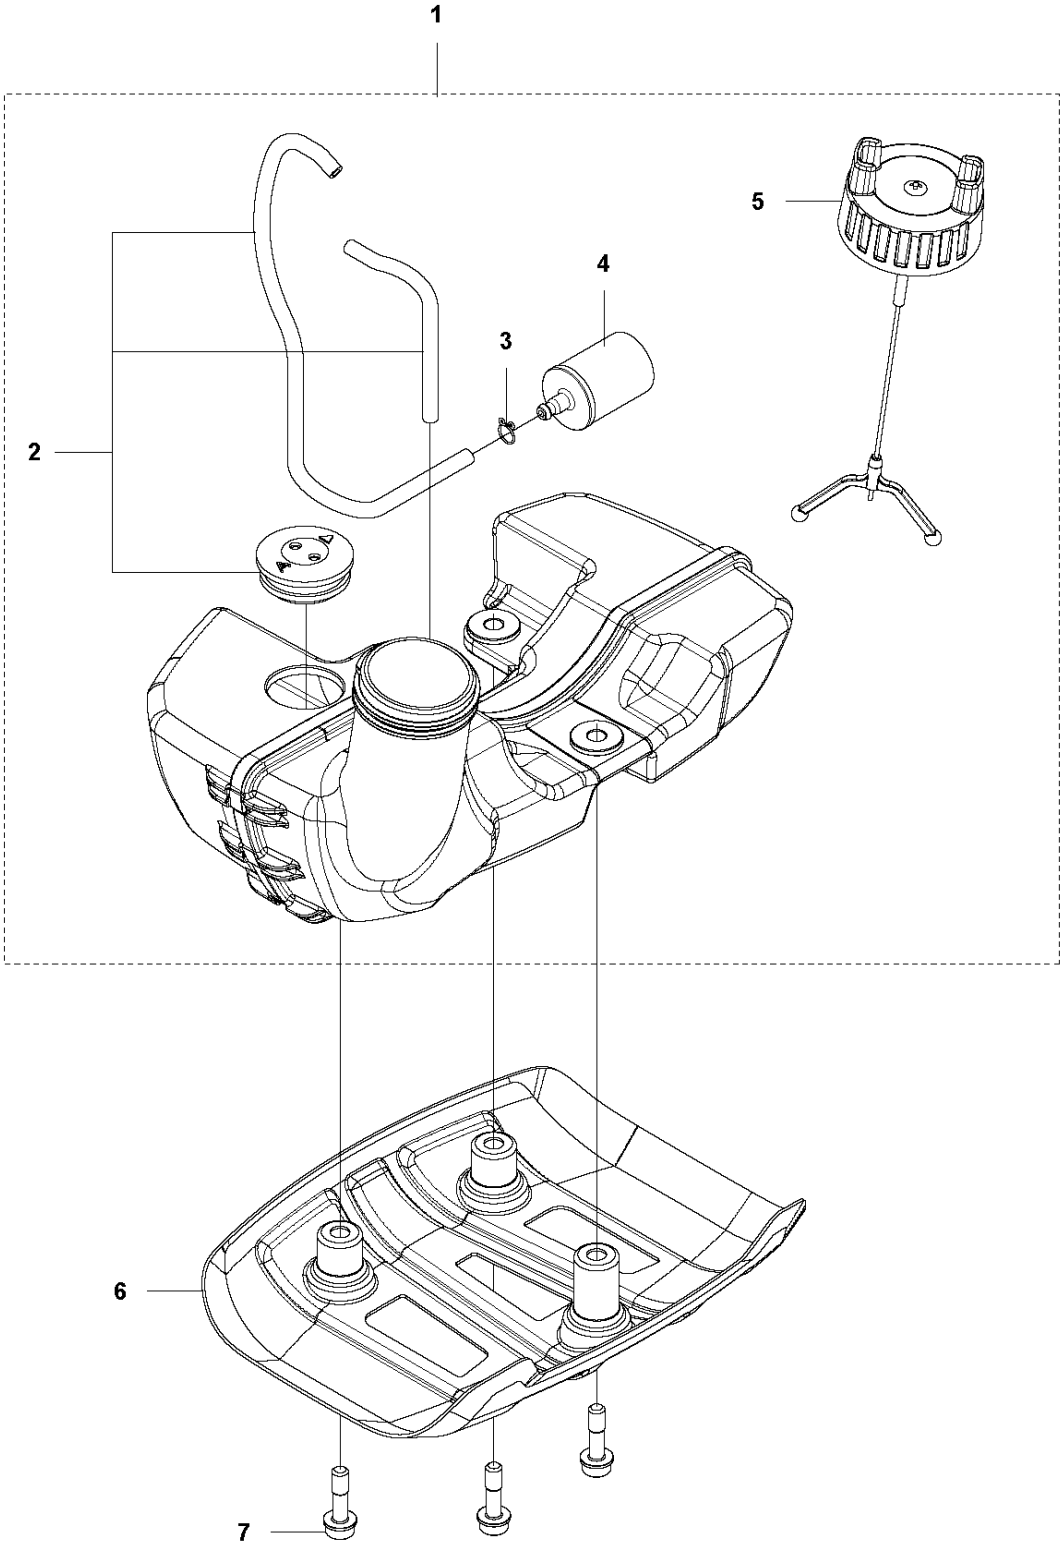

K1 525LS, LST, RJD, RS
FUEL TANK

FUEL TANK

525 RS, 2013-03

Ref	Part no.	Description	Remark	Qty	Kit
1	576 40 51-01	FUEL TANK		1	
1	576 40 51-02	FUEL TANK	Australia / New Zealand	1	
2	579 21 03-02	HOSE		1	1
2	577 50 99-03	PIPE	Australia / New Zealand	1	
3	506 70 70-01	CLIP		1	1
4	503 44 32-01	FILTER		1	1
5	579 64 57-03	TANK CAP		1	1
6	576 40 55-01	SKID PLATE		1	
7	577 81 54-01	BOLT		3