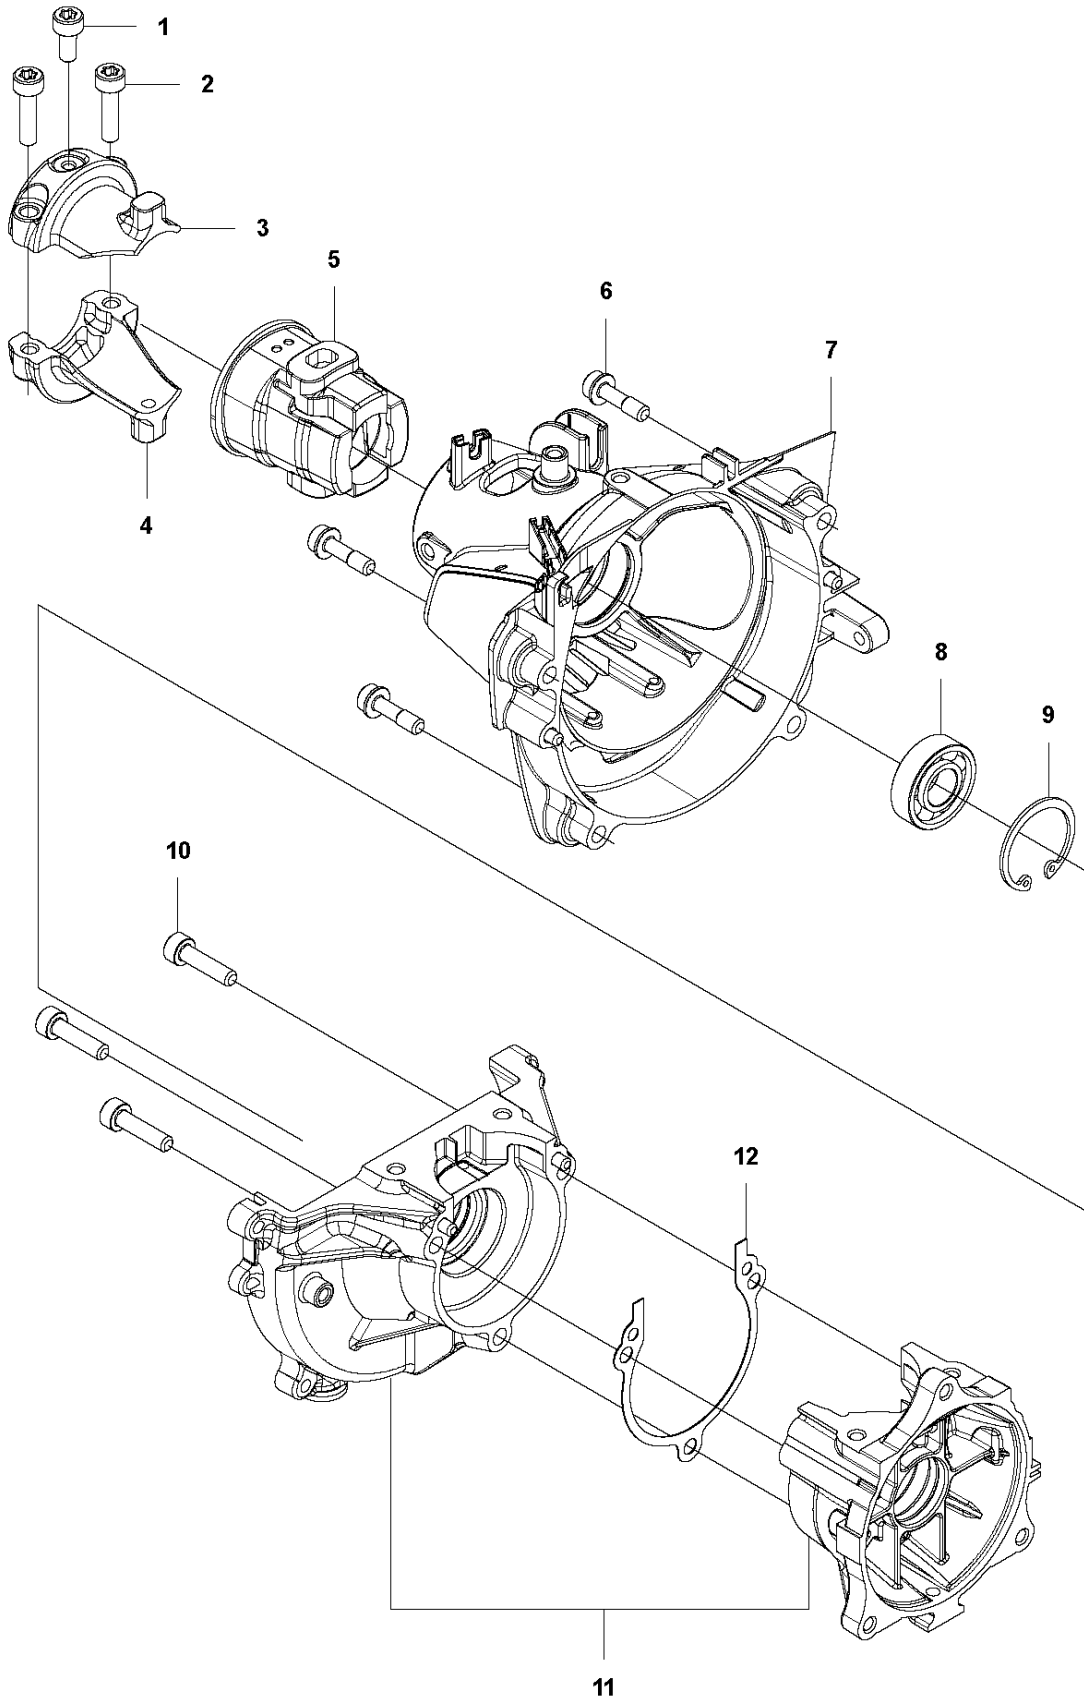

Q 524, 525
CARBURETOR

CARBURETOR

525 RS, 2013-03

Ref	Part no.	Description	Remark	Qty	Kit
1	520 97 63-01	SCREW		1	
2	577 81 57-01	SCREW		1	
3	513 59 32-01	SPRING		1	
4	579 19 06-01	COVER		1	
5	520 95 48-01	GASKET		1	
6	502 21 36-01	DIAPHRAGM PUMP		1	
7	513 40 08-01	SWIVEL		1	
8	516 52 42-01	WASHER		1	
9	506 73 86-01	RING		1	
10	579 19 07-01	SHAFT		1	
11	577 81 55-01	SPRING		1	
12	520 75 98-01	SCREW		1	
13	520 97 86-01	VALVE		1	
14	520 95 70-01	SCREEN		1	
15	505 05 79-01	SPRING		1	
16	584 90 12-01	PISTON ASSY		1	
17	520 75 98-01	SCREW		1	
18	579 19 08-01	LEVER		1	
19	505 05 65-01	RING		1	
20	579 19 10-01	SHAFT		1	
21	516 52 42-01	WASHER		1	
22	584 90 13-01	LEVER		1	
23	579 19 11-01	SPRING		1	
24	520 75 98-01	SCREW		1	
25	581 15 49-01	VALVE		1	
26	578 89 54-01	SPRING		1	
27	520 97 74-01	PIN		1	
28	577 80 72-01	LEVER		1	
29	521 08 54-01	VALVE.INLET		1	
30	577 80 71-01	SCREW		1	
31	516 97 21-01	GASKET METERI		1	
32	577 80 70-01	DIAPHRAGM		1	
33	514 18 92-01	COVER		1	
34	520 97 88-01	SCREW ASSY		4	
35	514 24 26-01	BALL		1	
36	514 24 33-01	SPRING.CHOKE		1	
37	580 68 48-01	GASKET KIT	Coomopes by item 5, 6, 31 and 32	1	

N 524, 525
CRANK CASE

CRANKCASE

525 RS, 2013-03

Ref	Part no.	Description	Remark	Qty	Kit
1	529 26 81-01	BOLT		1	
2	577 94 20-01	BOLT		2	
3	576 42 07-02	BRACKET		1	
4	576 42 08-02	BRACKET		1	
5	576 42 05-01	CUSHION		1	
6	577 81 54-01	BOLT		4	
7	576 40 41-01	HOUSING		1	
8	525 95 32-01	BEARING		1	
9	506 60 99-01	RING		1	
10	504 11 43-01	SCREW		3	
11	581 30 86-01	CRANKCASE		1	
12	576 39 95-02	GASKET		1	