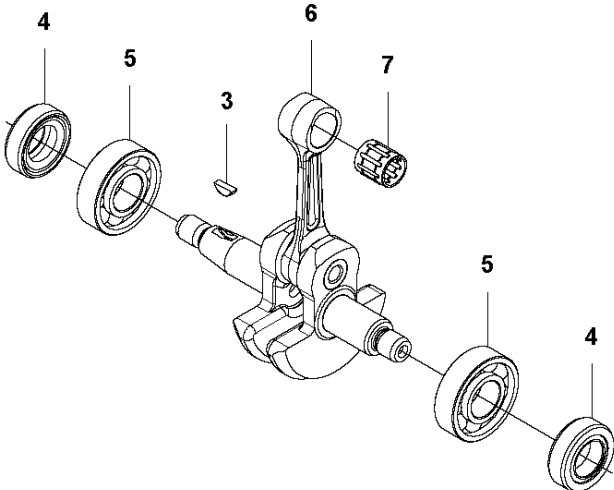

N 524, 525
CRANK CASE

CRANKCASE

525 RS, 2013-03

Ref	Part no.	Description	Remark	Qty	Kit
1	529 26 81-01	BOLT		1	
2	577 94 20-01	BOLT		2	
3	576 42 07-02	BRACKET		1	
4	576 42 08-02	BRACKET		1	
5	576 42 05-01	CUSHION		1	
6	577 81 54-01	BOLT		4	
7	576 40 41-01	HOUSING		1	
8	525 95 32-01	BEARING		1	
9	506 60 99-01	RING		1	
10	504 11 43-01	SCREW		3	
11	581 30 86-01	CRANKCASE		1	
12	576 39 95-02	GASKET		1	

P 524, 525
CRANK SHAFT

CRANKSHAFT

525 RS, 2013-03

Ref	Part no.	Description	Remark	Qty	Kit
1	576 40 46-01	MUFFLER		1	
2	544 25 68-01	SCREW		1	
3	506 68 94-01	KEY		1	
4	504 12 15-01	SEALING		2	
5	523 07 17-01	BEARING		2	
6	579 22 32-01	CRANKSHAFT		1	
7	576 40 27-01	BEARING		1	