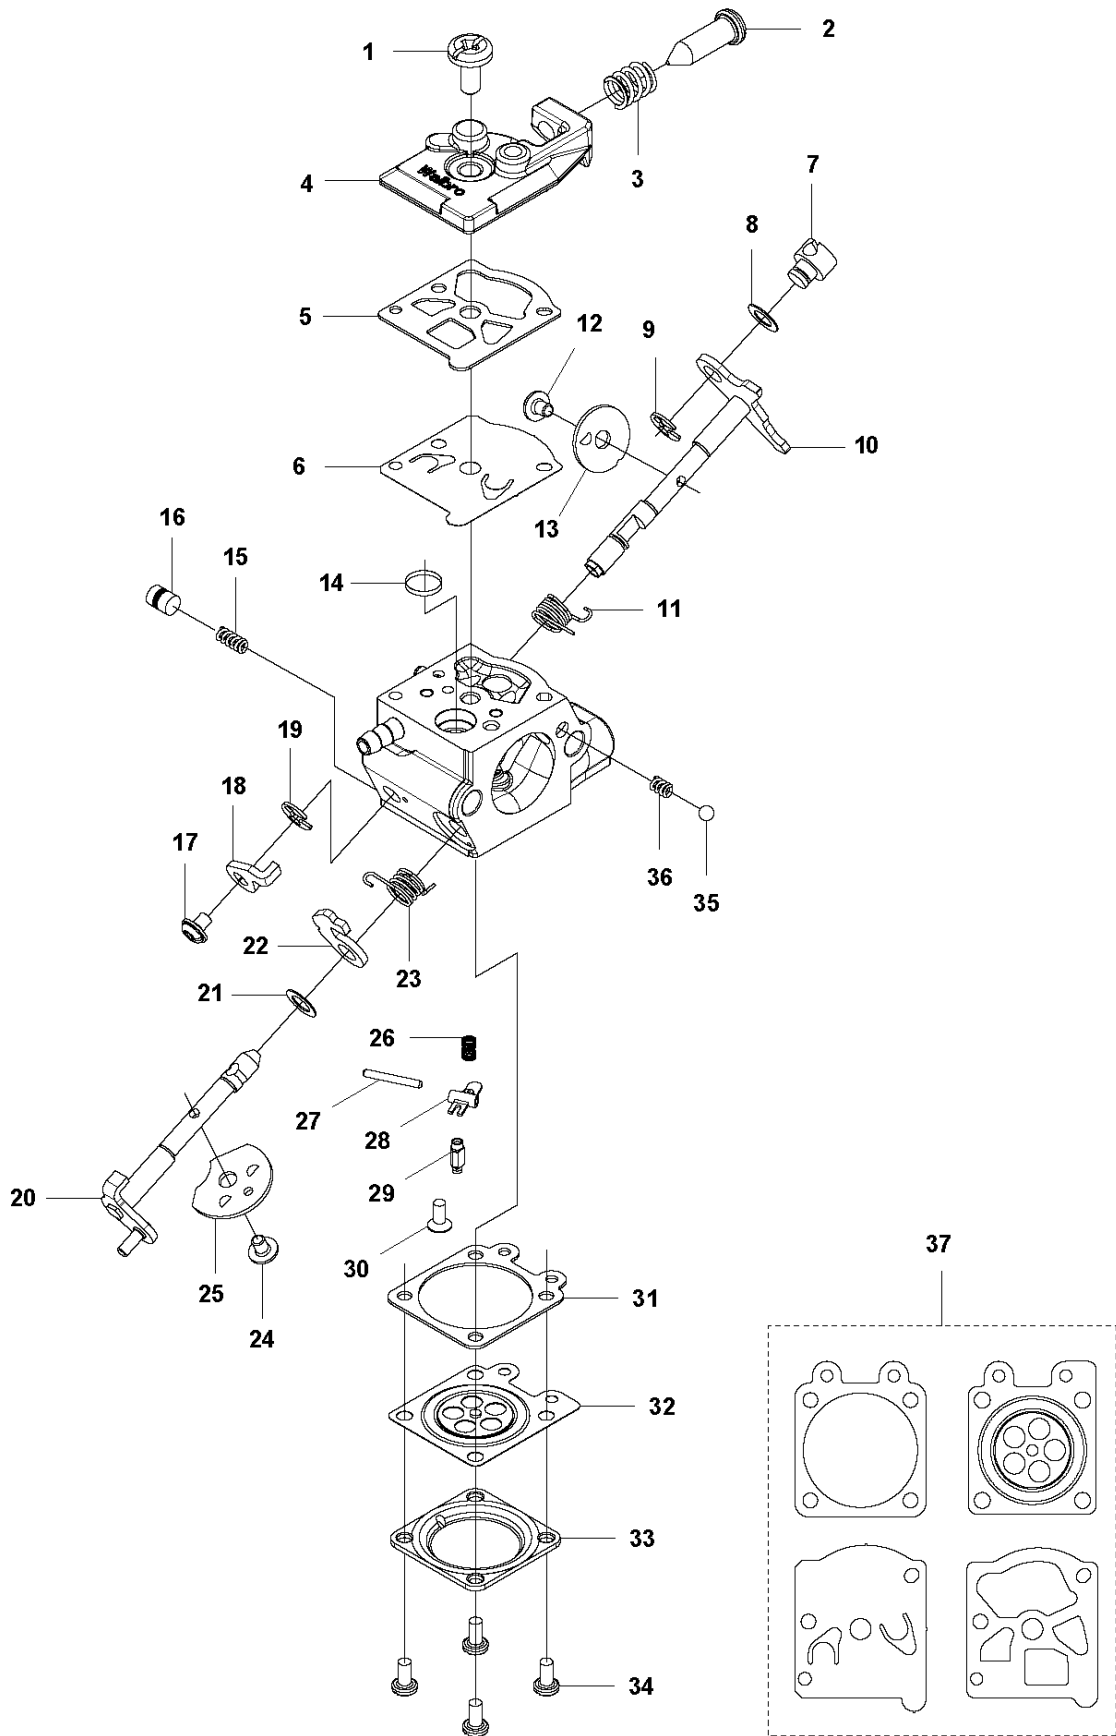

A1 524L, 525L, LS, LK, RJX, RJD, RS, RX, RXT, RK
BEVEL GEAR

BEVEL GEAR

525 RS, 2013-03

Ref	Part no.	Description	Remark	Qty	Kit
1	537 19 92-02	BEVEL GEAR ASSY		1	
2	503 85 63-01	NUT		1	1
3	537 28 56-01	SUPPORT FLANGE		1	1
4	537 29 26-01	CUP		1	1
5	537 23 49-01	DRIVER ASSY		1	1
6	735 31 28-10	CIRCLIP		1	1
7	503 25 24-01	BALL BEARING		1	1
8	738 21 98-00	BALL BEARING		1	1
9	503 20 15-01	SCREW IHHM		1	1
10	503 20 14-12	SCREW IHSCFMO		1	1
11	503 20 07-25	SCREW IHSCFM		1	1
12	738 21 99-00	BALL BEARING		1	1
13	738 21 99-02	BALL BEARING		1	1
14	735 31 11-00	CIRCLIP		1	1
15	735 31 25-10	CIRCLIP		1	1
16	544 21 84-20	SCREW ITXSCM		1	18
17	501 98 10-01	SCREW ITXSCM		1	18
18	574 30 69-03	CLAMP		1	
19	537 04 10-01	GEAR WHEEL KIT		1	1
20	503 89 01-01	SUPPORT CUP		1	

Q 524, 525
CARBURETOR

CARBURETOR

525 RS, 2013-03

Ref	Part no.	Description	Remark	Qty	Kit
1	520 97 63-01	SCREW		1	
2	577 81 57-01	SCREW		1	
3	513 59 32-01	SPRING		1	
4	579 19 06-01	COVER		1	
5	520 95 48-01	GASKET		1	
6	502 21 36-01	DIAPHRAGM PUMP		1	
7	513 40 08-01	SWIVEL		1	
8	516 52 42-01	WASHER		1	
9	506 73 86-01	RING		1	
10	579 19 07-01	SHAFT		1	
11	577 81 55-01	SPRING		1	
12	520 75 98-01	SCREW		1	
13	520 97 86-01	VALVE		1	
14	520 95 70-01	SCREEN		1	
15	505 05 79-01	SPRING		1	
16	584 90 12-01	PISTON ASSY		1	
17	520 75 98-01	SCREW		1	
18	579 19 08-01	LEVER		1	
19	505 05 65-01	RING		1	
20	579 19 10-01	SHAFT		1	
21	516 52 42-01	WASHER		1	
22	584 90 13-01	LEVER		1	
23	579 19 11-01	SPRING		1	
24	520 75 98-01	SCREW		1	
25	581 15 49-01	VALVE		1	
26	578 89 54-01	SPRING		1	
27	520 97 74-01	PIN		1	
28	577 80 72-01	LEVER		1	
29	521 08 54-01	VALVE.INLET		1	
30	577 80 71-01	SCREW		1	
31	516 97 21-01	GASKET METERI		1	
32	577 80 70-01	DIAPHRAGM		1	
33	514 18 92-01	COVER		1	
34	520 97 88-01	SCREW ASSY		4	
35	514 24 26-01	BALL		1	
36	514 24 33-01	SPRING.CHOKE		1	
37	580 68 48-01	GASKET KIT	Coomopes by item 5, 6, 31 and 32	1	