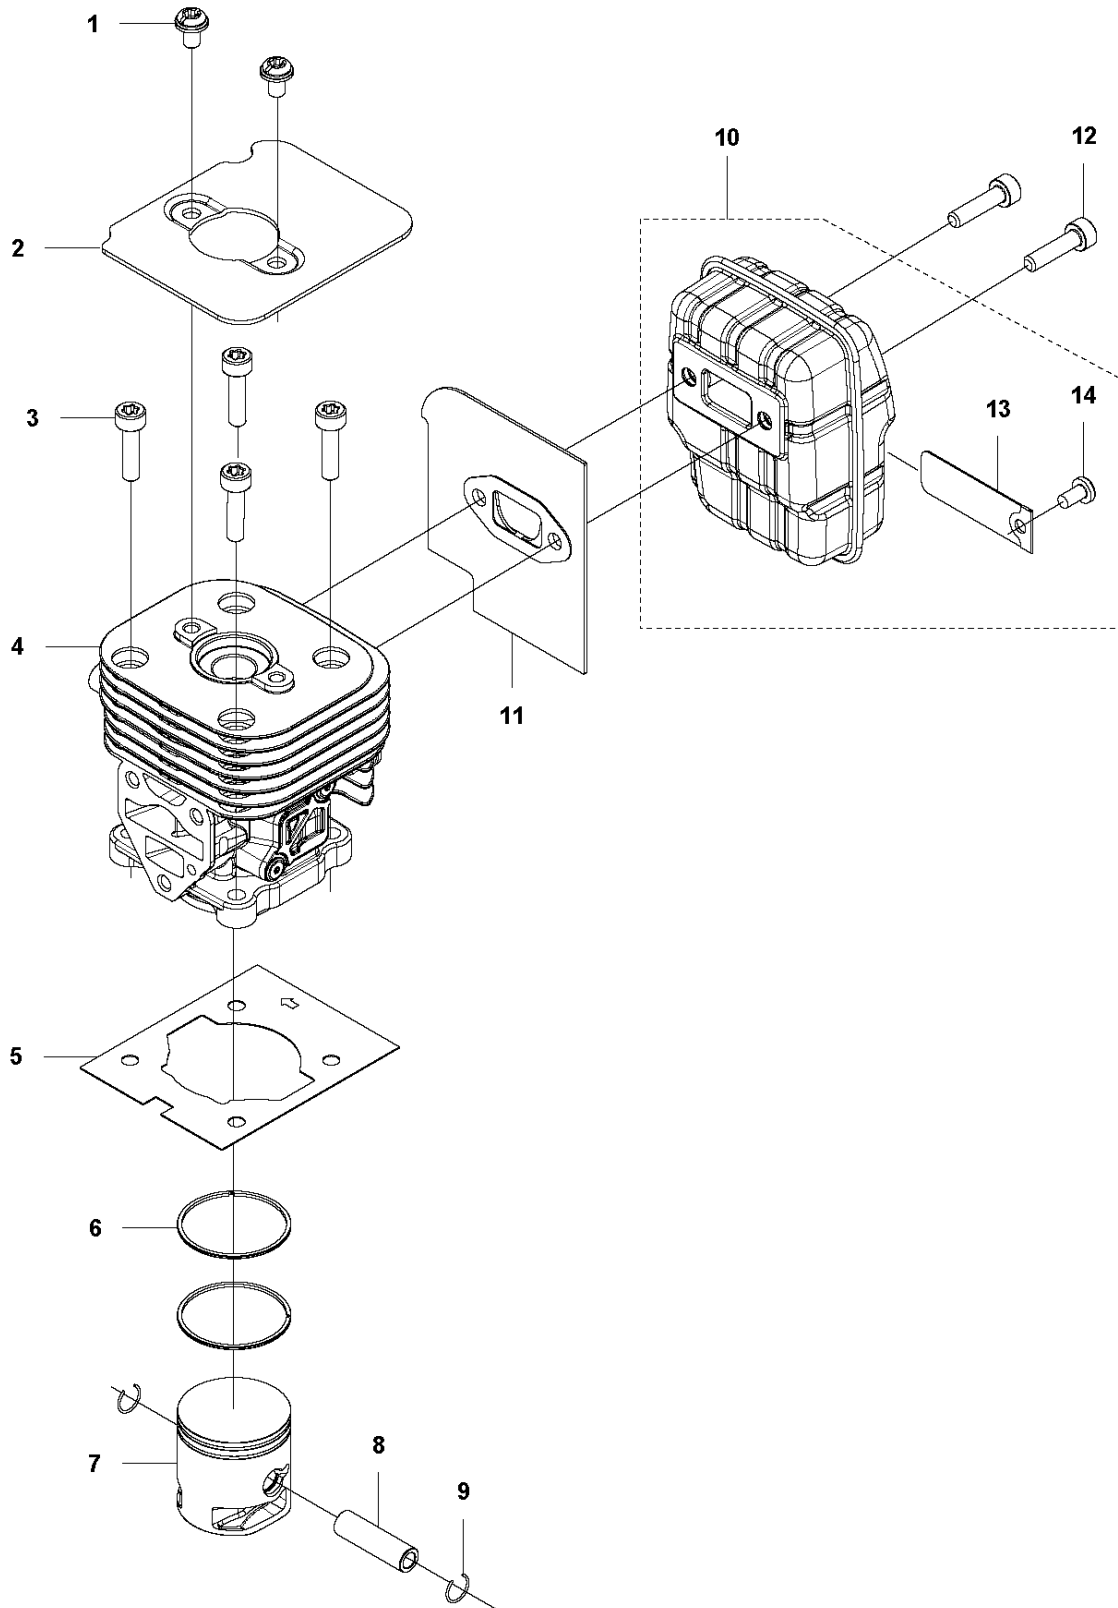

P 524, 525
CRANK SHAFT

CRANKSHAFT

525 RS, 2013-03

Ref	Part no.	Description	Remark	Qty	Kit
1	576 40 46-01	MUFFLER		1	
2	544 25 68-01	SCREW		1	
3	506 68 94-01	KEY		1	
4	504 12 15-01	SEALING		2	
5	523 07 17-01	BEARING		2	
6	579 22 32-01	CRANKSHAFT		1	
7	576 40 27-01	BEARING		1	

M 524, 525
CYLINDER PISTON & MUFFLER

Ref	Part no.	Description	Remark	Qty	Kit
1	544 25 68-01	SCREW		2	
2	578 78 53-01	PLATE		1	
3	504 11 43-01	SCREW		4	
4	577 97 90-01	CYLINDER		1	
5	576 39 87-02	GASKET		1	
6	506 61 81-01	RING		2	
7	577 91 74-01	PISTON		1	
8	505 04 07-01	PIN		1	
9	505 04 52-01	RING		2	
10	585 24 86-01	MUFFLER		1	
10	585 03 29-01	MUFFLER ASSY	Australia / New Zealand	1	
11	578 40 81-01	GASKET		1	
12	504 11 43-01	SCREW		2	
13	580 51 44-01	SPARK ARRESTER		1	10
14	729 57 74-05	SCREW CRPANT		1	10