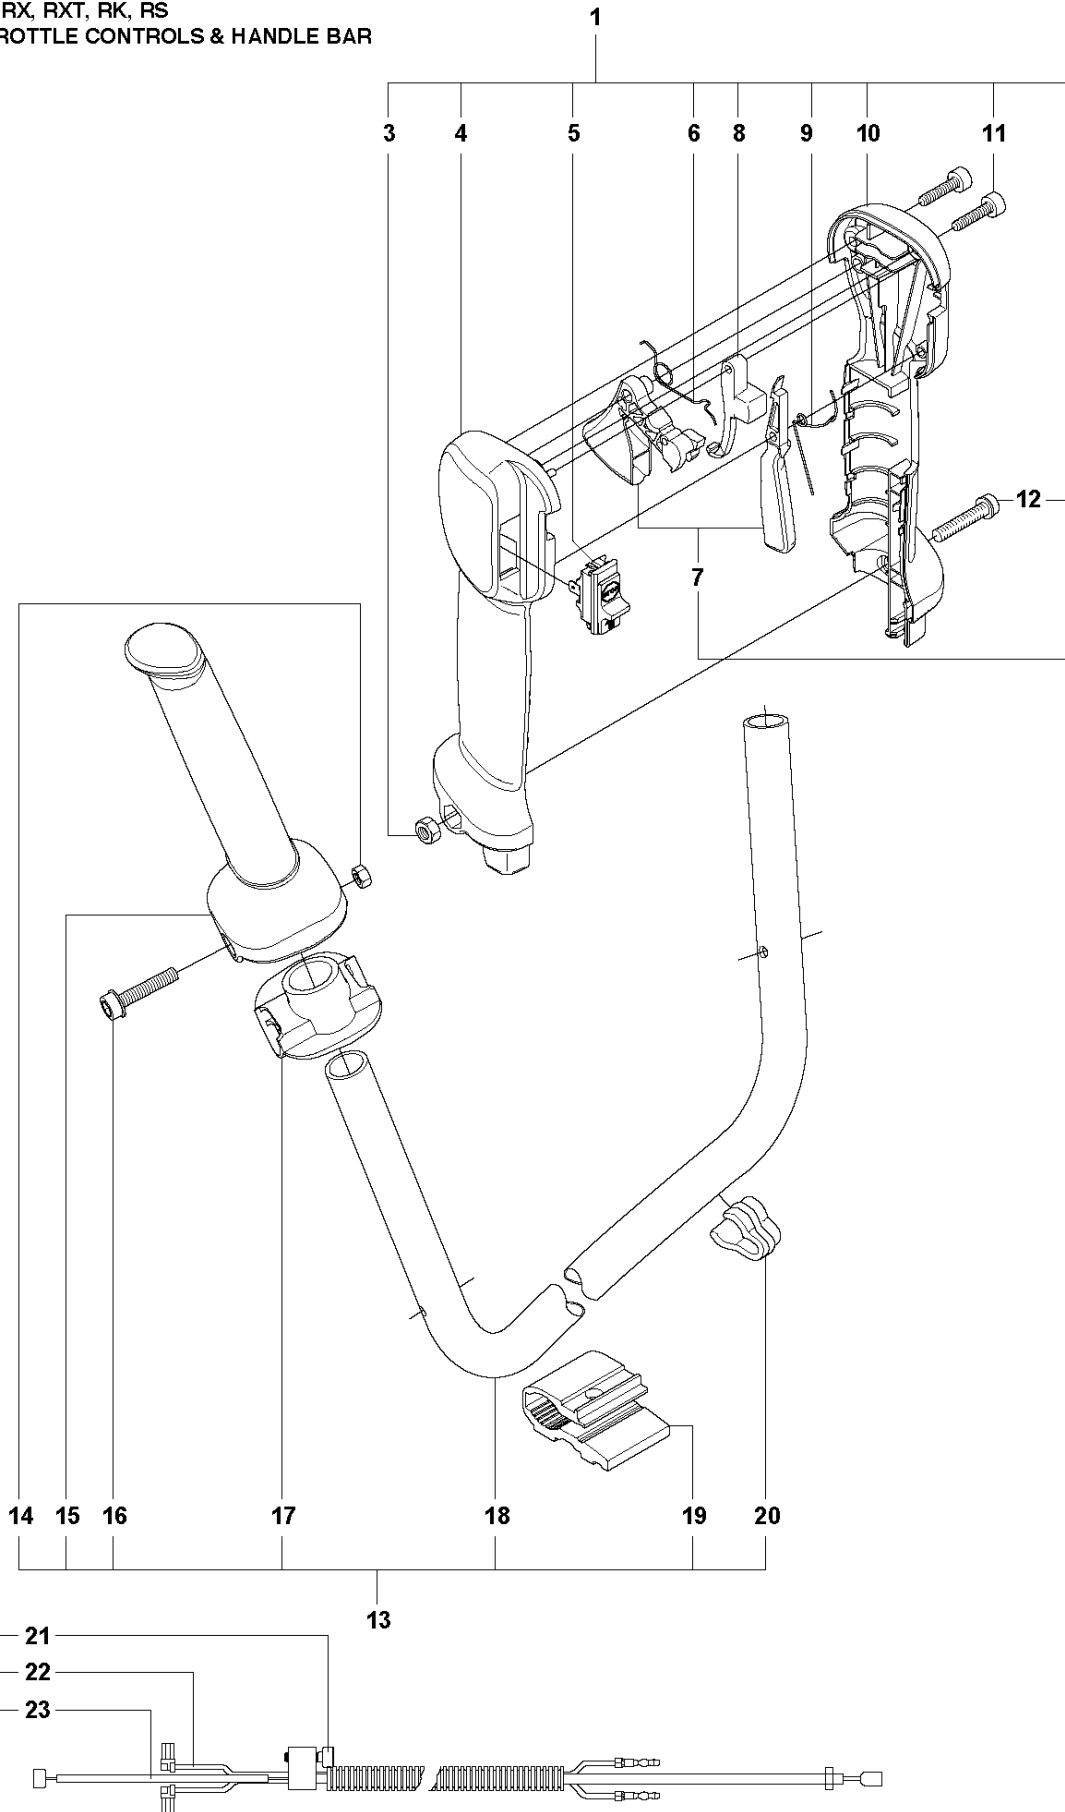

J2 525 LK, RJX, RXT, RX, RK
STARTER

STARTER

525 RK, 2013-03

Ref	Part no.	Description	Remark	Qty	Kit
1	581 14 65-01	STARTER PULLEY		1	
2	521 60 04-01	E-RING		2	1
3	521 60 03-01	SPRING		2	1
4	521 60 02-01	RATCHET		2	1
5	577 84 92-01	STARTER ASSY		1	
6	521 60 00-01	SCREW		1	5
7	576 40 12-01	PULLEY		1	5
8	577 13 41-01	SPRING		1	5
9	577 84 87-01	ROPE		1	5
10	577 84 88-01	REEL		1	5
11	504 11 50-01	SPRING.SPIRAL		1	5
12	575 48 95-01	STARTER HANDLE		1	5
13	577 81 54-01	BOLT		3	
14	579 36 96-01	DECAL		1	

E 525RX, RXT, RK, RS
THROTTLE CONTROLS & HANDLE BAR

THROTTLE CONTROLS

525 RK, 2013-03

Ref	Part no.	Description	Remark	Qty	Kit
1	537 42 45-13	HANDLE SYSTEM ASSY		1	
2	578 24 81-01	WIRING	RXT, RK	1	
3	503 22 10-13	HEXAGON NUT		1	1
4	537 16 02-09	HANDLE HALF LEFT	RXT, RK, RS	1	1
5	537 41 90-01	SWITCH		1	1
6	537 17 42-01	SPRING THROTTLE TRIG		1	1
7	506 49 77-01	THROTTLE CONTROL		1	1
8	537 16 07-03	STARTER THROTTLE LOC		1	1
9	537 17 43-01	SPRING		1	1
10	537 16 03-02	HANDLE HALF RIGHT	RXT, RK, RS	1	1
11	574 44 40-01	SCREW ITXSCT		2	2
12	525 75 51-09	SCREW ITXSCFM	M5X35	1	1
13	578 24 82-01	HANDLE BAR	RXT, RK	1	
14	731 23 14-01	HEXAGON NUT		1	13
15	537 17 28-01	HANDLE	RXT, RK, RS	1	13
16	525 75 52-04	SCREW ITXSCFM		1	13
17	537 17 29-01	COVER		1	13
18	537 36 00-01	HANDLEBAR	RXT, RK, RX	1	13
19	544 02 09-01	CLIP	RXT, RK, RX	1	13
20	502 21 12-01	STAPLE	RS	1	13
21	503 21 66-18	SCREW IHSCT		1	2
22	580 62 24-01	SHORT CIRCUIT CABLE	RXT, RK	1	2
23	580 47 09-01	THROTTLE CABLE		1	2