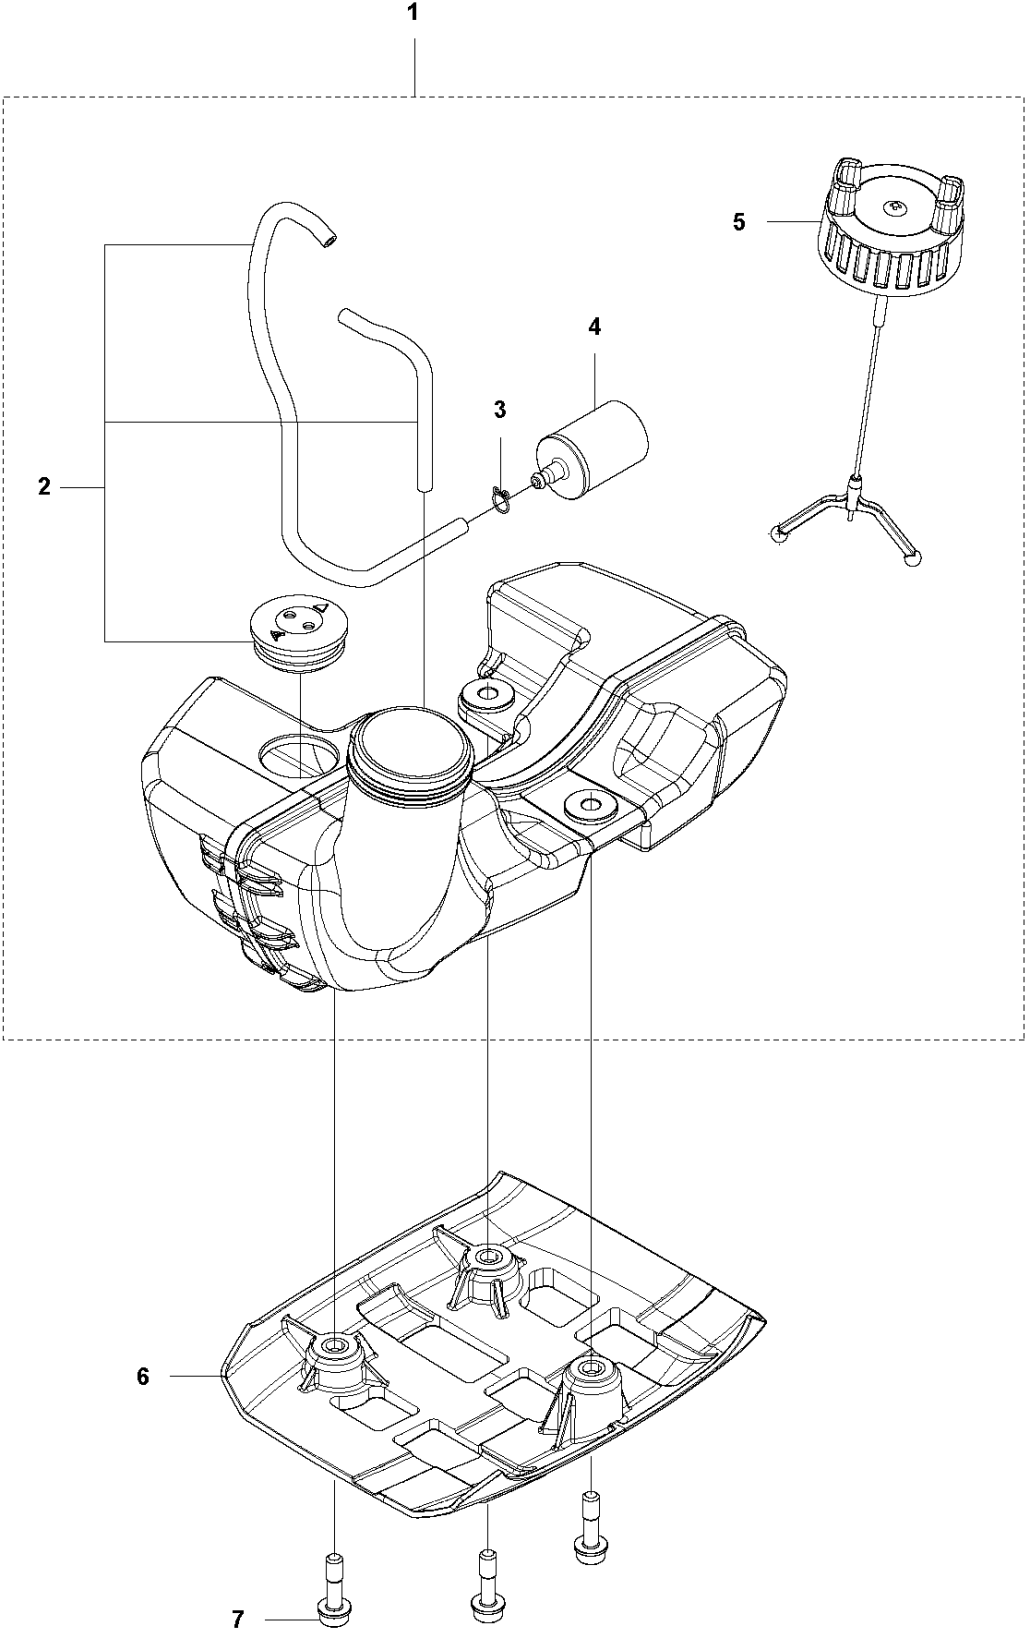

K2 524L, 525LK, RJX, RX, RXT, RK
FUEL TANK

FUEL TANK

525 RK, 2013-03

Ref	Part no.	Description	Remark	Qty	Kit
1	576 40 51-02	FUEL TANK		1	
2	577 50 99-03	PIPE		1	1
3	506 70 70-01	CLIP		1	1
4	503 44 32-01	FILTER		1	1
5	579 64 57-03	TANK CAP		1	1
6	576 40 49-01	SKID PLATE		1	
7	577 81 54-01	BOLT		1