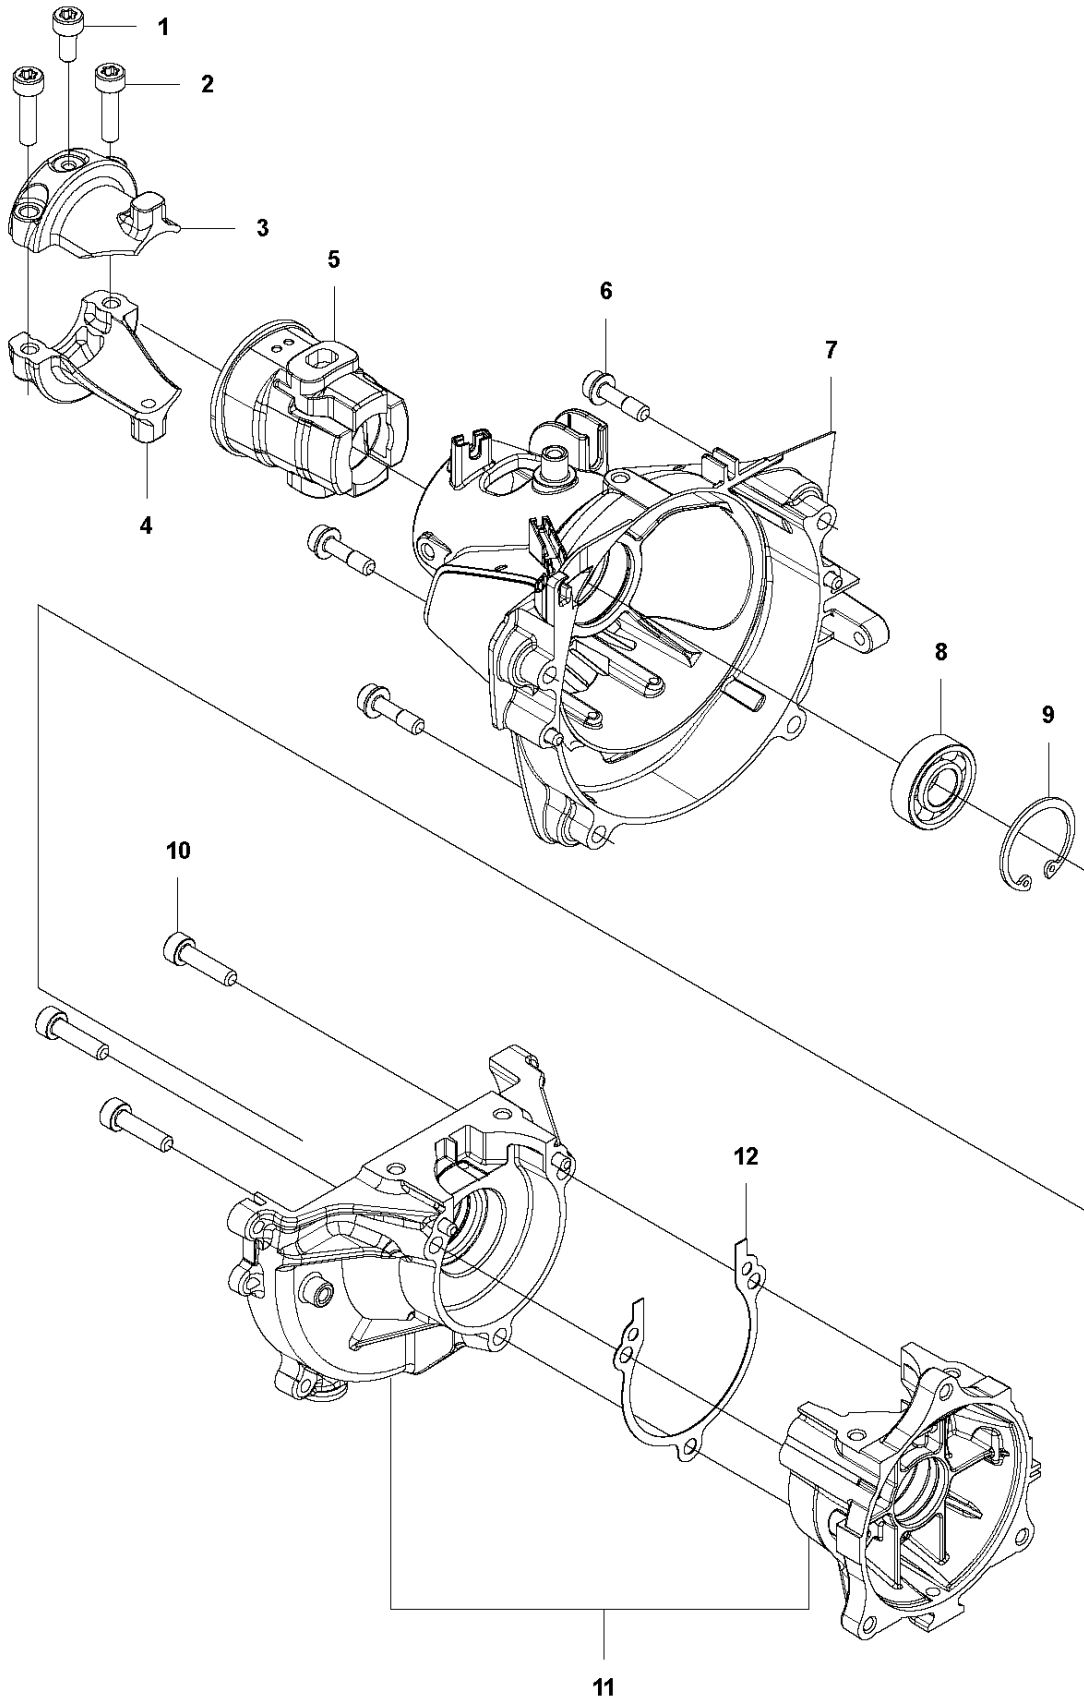

Q 524, 525
CARBURETOR

CARBURETOR

525 RK, 2013-03

Ref	Part no.	Description	Remark	Qty	Kit
1	520 97 63-01	SCREW		1	
2	577 81 57-01	SCREW		1	
3	513 59 32-01	SPRING		1	
4	579 19 06-01	COVER		1	
5	520 95 48-01	GASKET		1	
6	502 21 36-01	DIAPHRAGM PUMP		1	
7	513 40 08-01	SWIVEL		1	
8	516 52 42-01	WASHER		1	
9	506 73 86-01	RING		1	
10	579 19 07-01	SHAFT		1	
11	577 81 55-01	SPRING		1	
12	520 75 98-01	SCREW		1	
13	520 97 86-01	VALVE		1	
14	520 95 70-01	SCREEN		1	
15	505 05 79-01	SPRING		1	
16	584 90 12-01	PISTON ASSY		1	
17	520 75 98-01	SCREW		1	
18	579 19 08-01	LEVER		1	
19	505 05 65-01	RING		1	
20	579 19 10-01	SHAFT		1	
21	516 52 42-01	WASHER		1	
22	584 90 13-01	LEVER		1	
23	579 19 11-01	SPRING		1	
24	520 75 98-01	SCREW		1	
25	581 15 49-01	VALVE		1	
26	578 89 54-01	SPRING		1	
27	520 97 74-01	PIN		1	
28	577 80 72-01	LEVER		1	
29	521 08 54-01	VALVE.INLET		1	
30	577 80 71-01	SCREW		1	
31	516 97 21-01	GASKET METERI		1	
32	577 80 70-01	DIAPHRAGM		1	
33	514 18 92-01	COVER		1	
34	520 97 88-01	SCREW ASSY		4	
35	514 24 26-01	BALL		1	
36	514 24 33-01	SPRING.CHOKE		1	
37	580 68 48-01	GASKET KIT	Coomopes by item 5, 6, 31 and 32	1	

N 524, 525
CRANK CASE

CRANKCASE

525 RK, 2013-03

Ref	Part no.	Description	Remark	Qty	Kit
1	529 26 81-01	BOLT		1	
2	577 94 20-01	BOLT		2	
3	576 42 07-02	BRACKET		1	
4	576 42 08-02	BRACKET		1	
5	576 42 05-01	CUSHION		1	
6	577 81 54-01	BOLT		4	
7	576 40 41-01	HOUSING		1	
8	525 95 32-01	BEARING		1	
9	506 60 99-01	RING		1	
10	504 11 43-01	SCREW		3	
11	581 30 86-01	CRANKCASE		1	
12	576 39 95-02	GASKET		1	

P 524, 525
CRANK SHAFT

CRANKSHAFT

525 RK, 2013-03

Ref	Part no.	Description	Remark	Qty	Kit
1	576 40 46-01	MUFFLER		1	
2	544 25 68-01	SCREW		1	
3	506 68 94-01	KEY		1	
4	504 12 15-01	SEALING		2	
5	523 07 17-01	BEARING		2	
6	579 22 32-01	CRANKSHAFT		1	
7	576 40 27-01	BEARING		1	