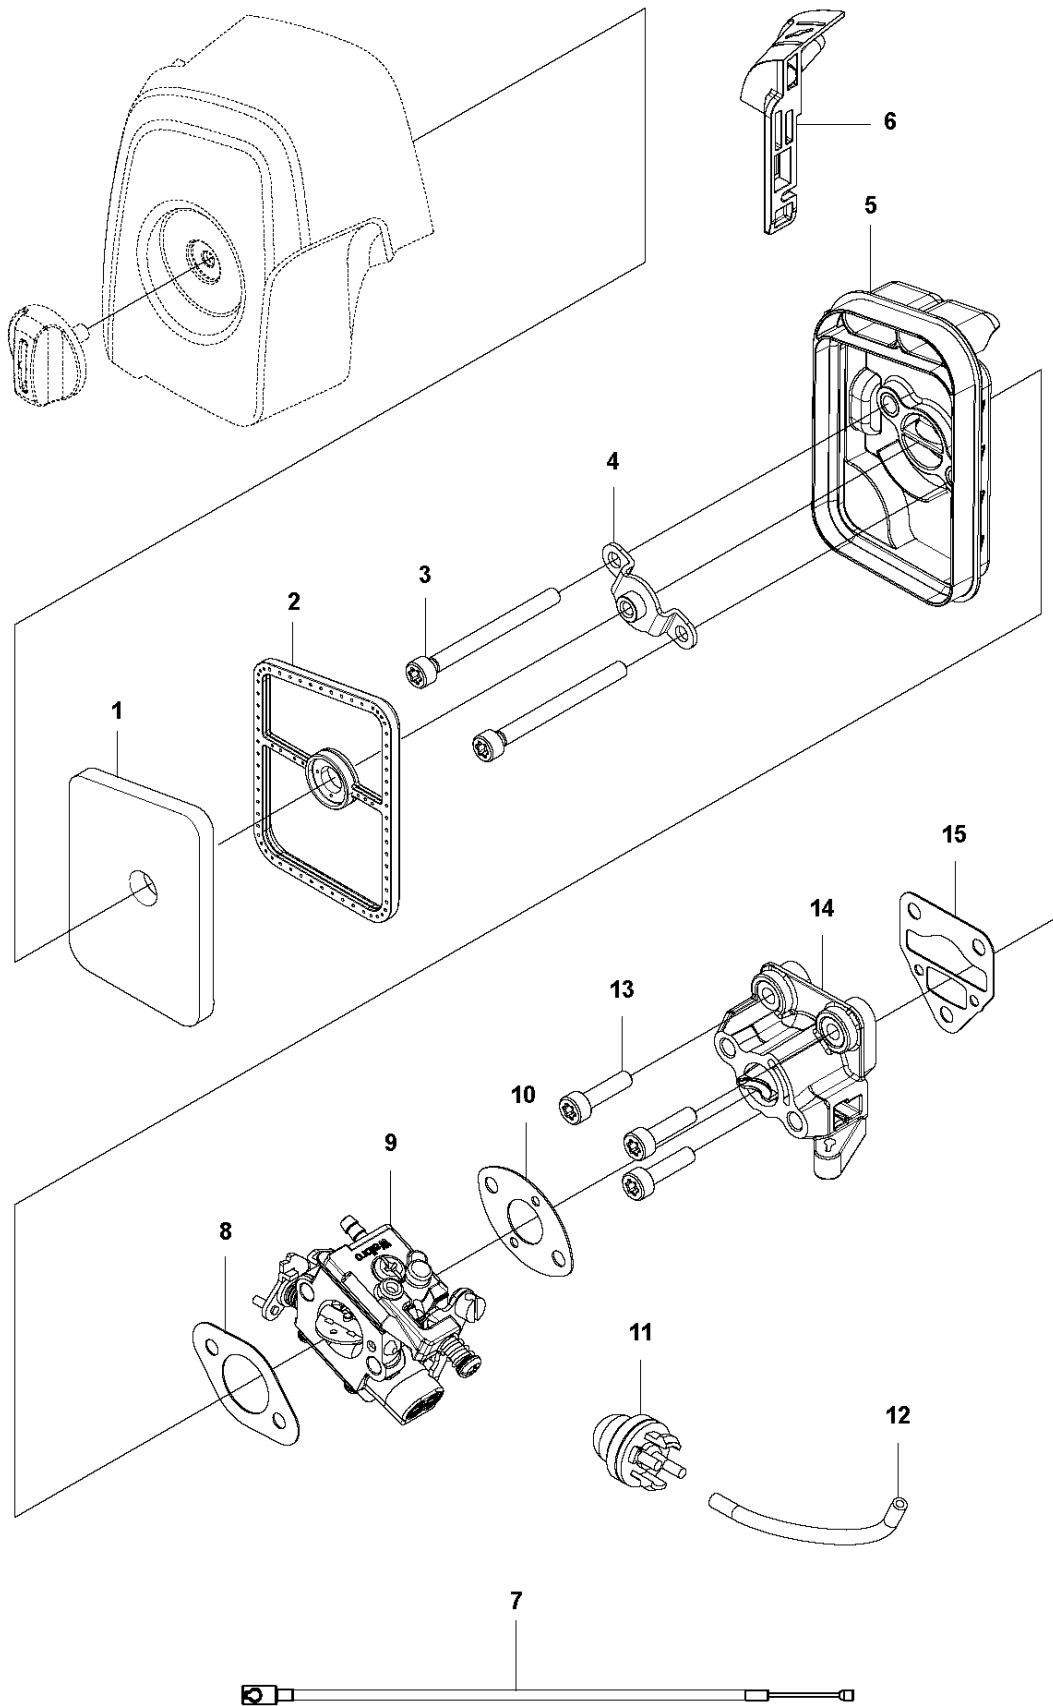

H2 525 LK, RJX, RX, RXT, RK
CARBURETOR & AIRFILTER

CARBURETOR & AIR FILTER

525 RK, 2013-03

Ref	Part no.	Description	Remark	Qty	Kit
1	581 04 74-01	AIR FILTER		1	
2	581 45 18-01	AIR FILTER		1	
3	580 46 72-01	BOLT		2	
4	585 48 85-01	PLATE		1	
5	581 04 70-01	FILTER HOUSING		1	
6	577 84 83-01	CHOKE CONTROL		1	
7	578 86 43-01	THROTTLE CABLE		1	
8	577 88 24-02	GASKET		1	
9	584 90 14-01	CARBURETTOR		1	
10	576 39 91-02	GASKET		1	
11	503 93 66-01	PRIMER HOUSING		1	
12	577 05 05-01	PIPE		1	
13	504 11 43-01	SCREW		3	
14	578 90 83-01	INSULATOR		1	
15	576 39 89-01	GASKET		1