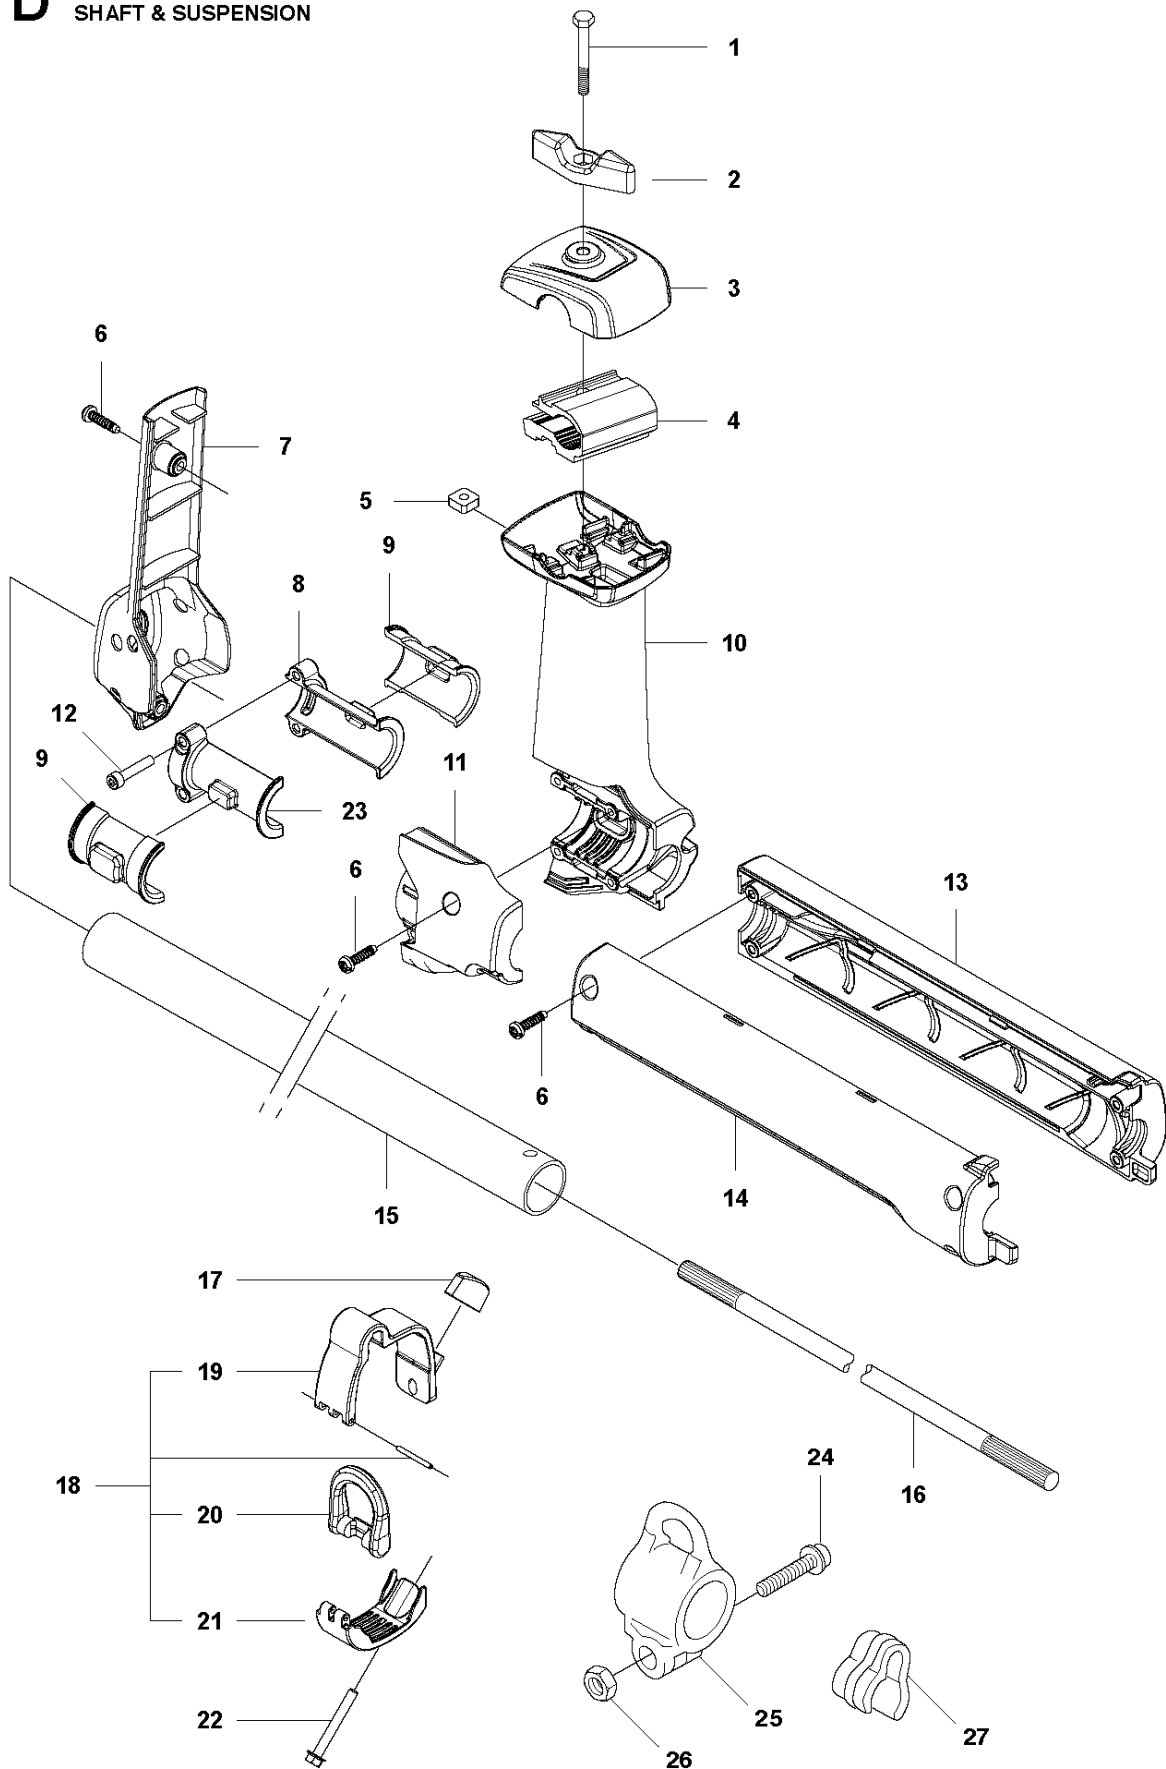

D 525 RXT, RK, RX
SHAFT & SUSPENSION

SHAFT & HANDLE

525 RK, 2013-03

Ref	Part no.	Description	Remark	Qty	Kit
1	725 23 82-85	SCREW EHHM	M6x60	1	
2	502 20 38-01	KNOB		1	
3	577 55 82-01	CAP		1	
4	544 02 09-01	CLIP		1	
5	502 19 71-01	SQUARE NUT		1	10
6	525 76 46-04	SCREW ITXSCT		10	
7	577 55 81-01	COVER		1	
8	578 13 90-01	BRACKET		1	
9	578 13 92-01	ABSORBER	RXT, RK	2	
9	585 17 76-01	SPACER	RX	2	
10	578 24 77-01	HANDLE BAR BRACKET		1	
11	577 55 80-01	COVER		1	
12	525 82 50-01	SCREW ITXSCM		2	
13	577 55 75-01	WEAR PROTECTION		1	
14	577 55 76-01	WEAR PROTECTION		1	
15	584 97 79-01	TUBE	RXT, RX	1	
16	581 81 51-01	DRIVE SHAFT	RXT, RX	1	
17	537 13 04-02	KNOB	RXT, RK	1	
18	578 24 78-01	LOOP	RXT, RK	1	
19	577 55 77-01	CLAMP	RXT, RK	1	18
20	537 35 01-01	LOOP	RXT, RK	1	18
21	577 55 78-01	CLAMP	RXT, RK	1	18
22	725 23 39-51	SCREW EHHM	RXT, RK	1	
23	578 13 91-01	BRACKET		1	
24	525 75 51-01	SCREW ITXSFCM	RX	1	
25	503 94 10-01	HOOK	RX	1	
26	731 23 14-01	HEXAGON NUT	RX	1	
27	502 21 12-01	STAPLE	RX	1