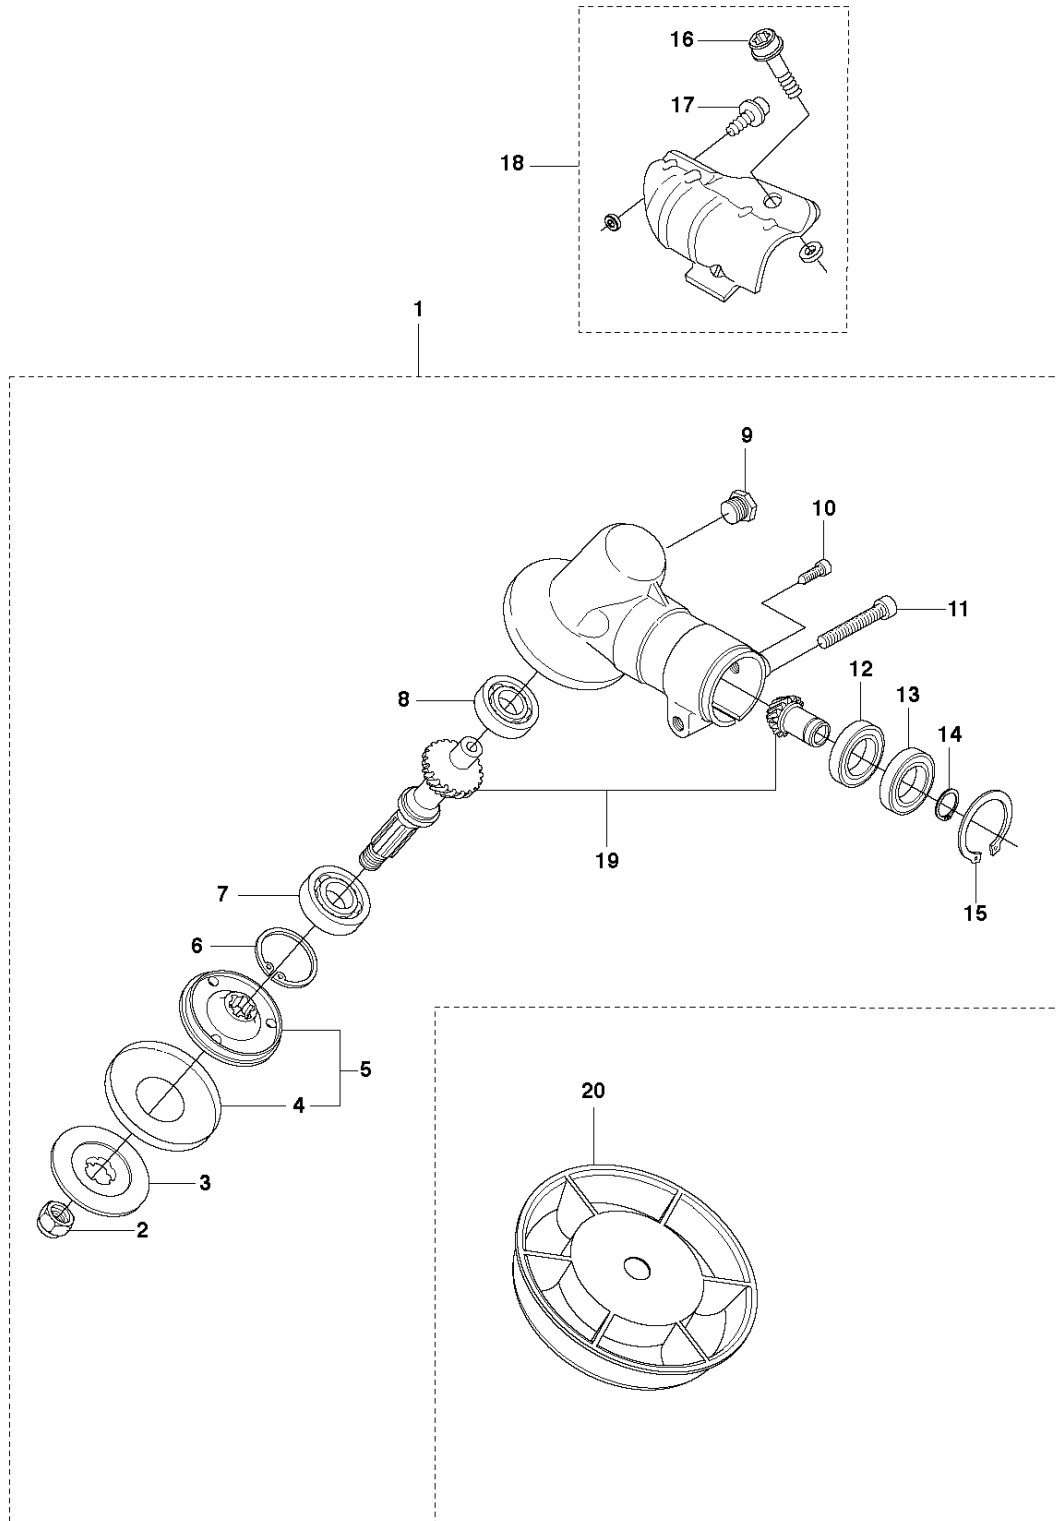

A1 524L, 525L, LS, LK, RJX, RJD, RS, RX, RXT, RK
BEVEL GEAR

BEVEL GEAR

525 RK, 2013-03

Ref	Part no.	Description	Remark	Qty	Kit
1	537 19 92-02	BEVEL GEAR ASSY		1	
2	503 85 63-01	NUT		1	1
3	537 28 56-01	SUPPORT FLANGE		1	1
4	537 29 26-01	CUP		1	1
5	537 23 49-01	DRIVER ASSY		1	1
6	735 31 28-10	CIRCLIP		1	1
7	503 25 24-01	BALL BEARING		1	1
8	738 21 98-00	BALL BEARING		1	1
9	503 20 15-01	SCREW IHHM		1	1
10	503 20 14-12	SCREW IHSCFMO		1	1
11	503 20 07-25	SCREW IHSCFM		1	1
12	738 21 99-00	BALL BEARING		1	1
13	738 21 99-02	BALL BEARING		1	1
14	735 31 11-00	CIRCLIP		1	1
15	735 31 25-10	CIRCLIP		1	1
16	544 21 84-20	SCREW ITXSCM		1	18
17	501 98 10-01	SCREW ITXSCM		1	18
18	574 30 69-03	CLAMP		1	
19	537 04 10-01	GEAR WHEEL KIT		1	1
20	503 89 01-01	SUPPORT CUP		1