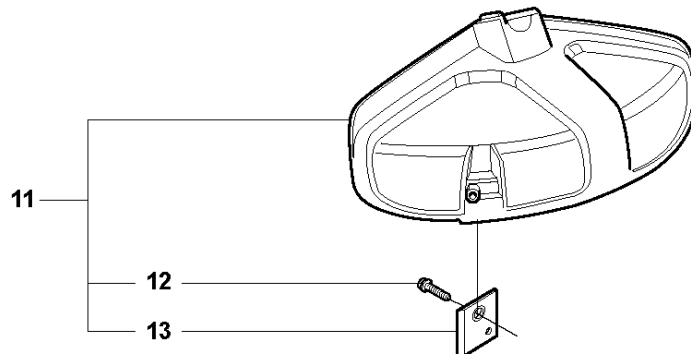

524L, 525L, LS, LST, LK, RJX, RJD, RS, RX, RXT, RK