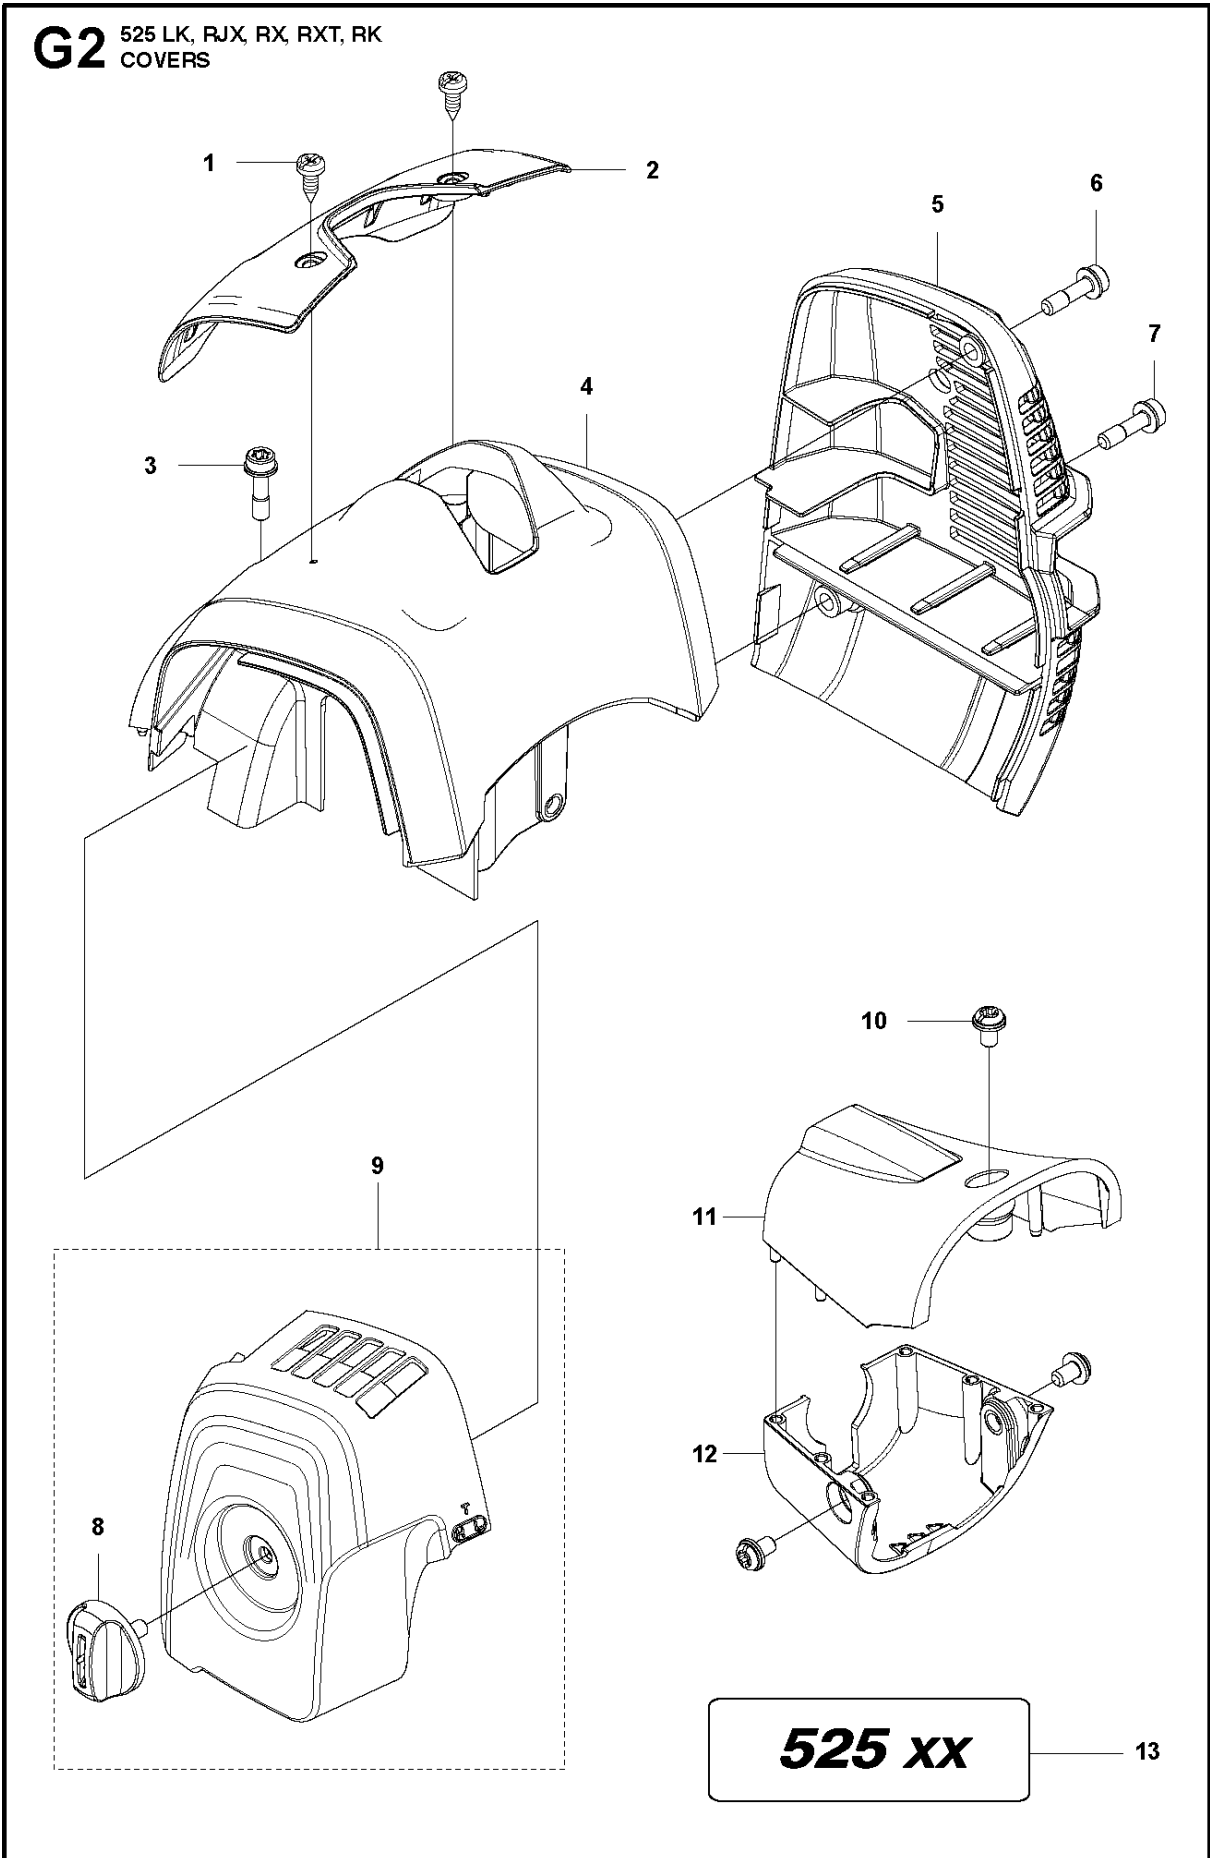

G2 525 LK, RJX, RX, RXT, RK
COVERS

COVER

525 RK, 2013-03

Ref	Part no.	Description	Remark	Qty	Kit
1	503 21 35-12	SCREW CCRPANT		2	
2	576 40 45-01	ARM PROTECTION		1	
3	577 81 54-01	BOLT		1	
4	576 40 43-01	CYLINDER COVER		1	
5	576 40 47-01	MUFFLER GUARD		1	
6	577 81 54-01	BOLT		1	
7	577 81 54-01	BOLT		1	
8	576 99 24-02	KNOB		1	9
9	581 04 73-01	FILTER COVER ASSY		1	
10	544 25 68-01	SCREW		3	
11	577 85 11-01	COVER		1	
12	577 85 10-01	COVER		1	
13	579 44 58-09	DECAL	525RK	1