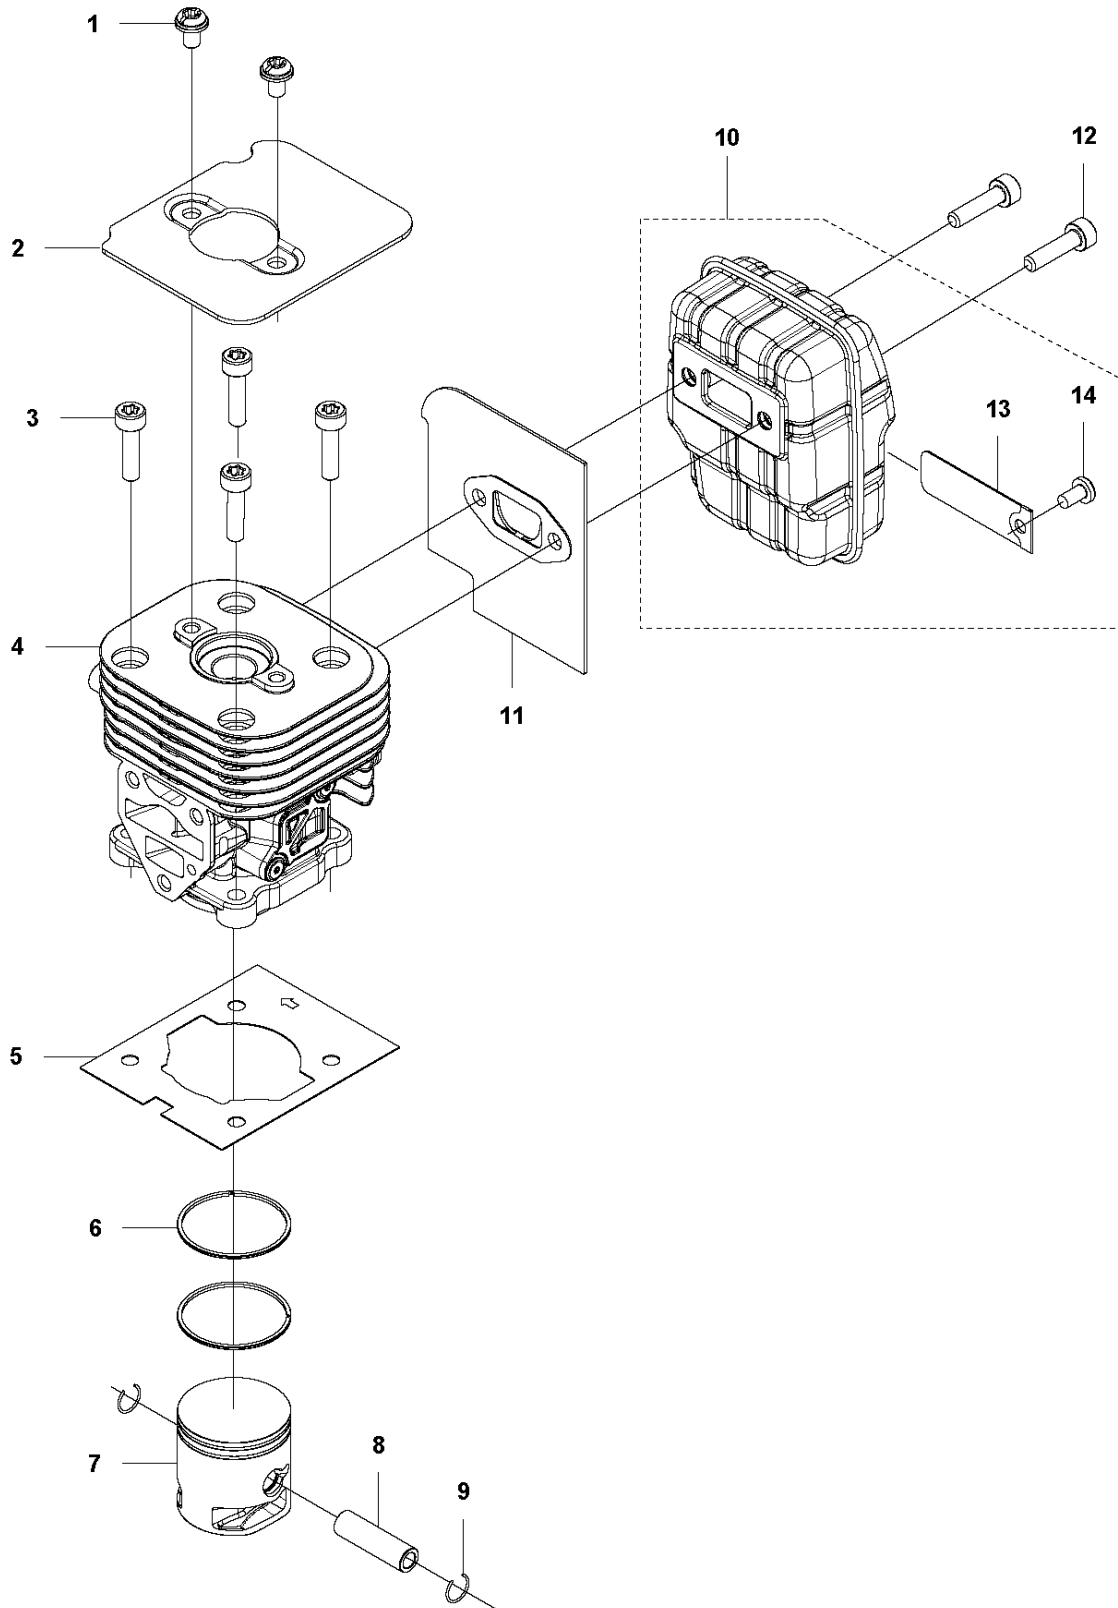

P 524, 525
CRANK SHAFT

CRANKSHAFT

525 RK, 2013-03

Ref	Part no.	Description	Remark	Qty	Kit
1	576 40 46-01	MUFFLER		1	
2	544 25 68-01	SCREW		1	
3	506 68 94-01	KEY		1	
4	504 12 15-01	SEALING		2	
5	523 07 17-01	BEARING		2	
6	579 22 32-01	CRANKSHAFT		1	
7	576 40 27-01	BEARING		1	

M 524, 525
CYLINDER PISTON & MUFFLER

CYLINDER, PISTON & MUFFLER

525 RK, 2013-03

Ref	Part no.	Description	Remark	Qty	Kit
1	544 25 68-01	SCREW		2	
2	578 78 53-01	PLATE		1	
3	504 11 43-01	SCREW		4	
4	577 97 90-01	CYLINDER		1	
5	576 39 87-02	GASKET		1	
6	506 61 81-01	RING		2	
7	577 91 74-01	PISTON		1	
8	505 04 07-01	PIN		1	
9	505 04 52-01	RING		2	
10	585 24 86-01	MUFFLER		1	
10	585 03 29-01	MUFFLER ASSY	Australia / New Zealand	1	
11	578 40 81-01	GASKET		1	
12	504 11 43-01	SCREW		2	
13	580 51 44-01	SPARK ARRESTER		1	10
14	729 57 74-05	SCREW CRPANT		1	10