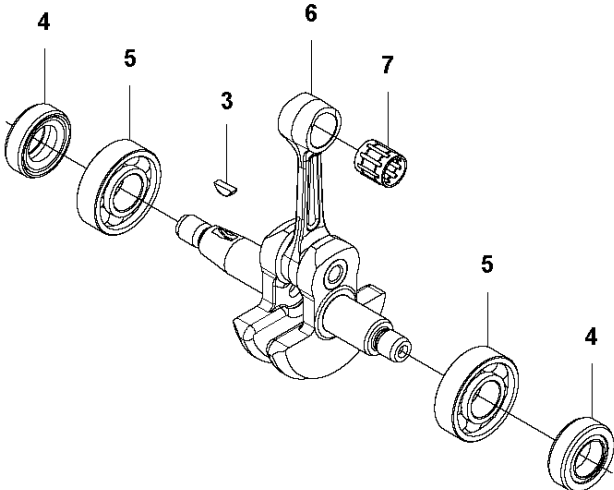

N 524, 525
CRANK CASE

CRANKCASE

525 RK, 2013-03

Ref	Part no.	Description	Remark	Qty	Kit
1	529 26 81-01	BOLT		1	
2	577 94 20-01	BOLT		2	
3	576 42 07-02	BRACKET		1	
4	576 42 08-02	BRACKET		1	
5	576 42 05-01	CUSHION		1	
6	577 81 54-01	BOLT		4	
7	576 40 41-01	HOUSING		1	
8	525 95 32-01	BEARING		1	
9	506 60 99-01	RING		1	
10	504 11 43-01	SCREW		3	
11	581 30 86-01	CRANKCASE		1	
12	576 39 95-02	GASKET		1	

P 524, 525
CRANK SHAFT

CRANKSHAFT

525 RK, 2013-03

Ref	Part no.	Description	Remark	Qty	Kit
1	576 40 46-01	MUFFLER		1	
2	544 25 68-01	SCREW		1	
3	506 68 94-01	KEY		1	
4	504 12 15-01	SEALING		2	
5	523 07 17-01	BEARING		2	
6	579 22 32-01	CRANKSHAFT		1	
7	576 40 27-01	BEARING		1	