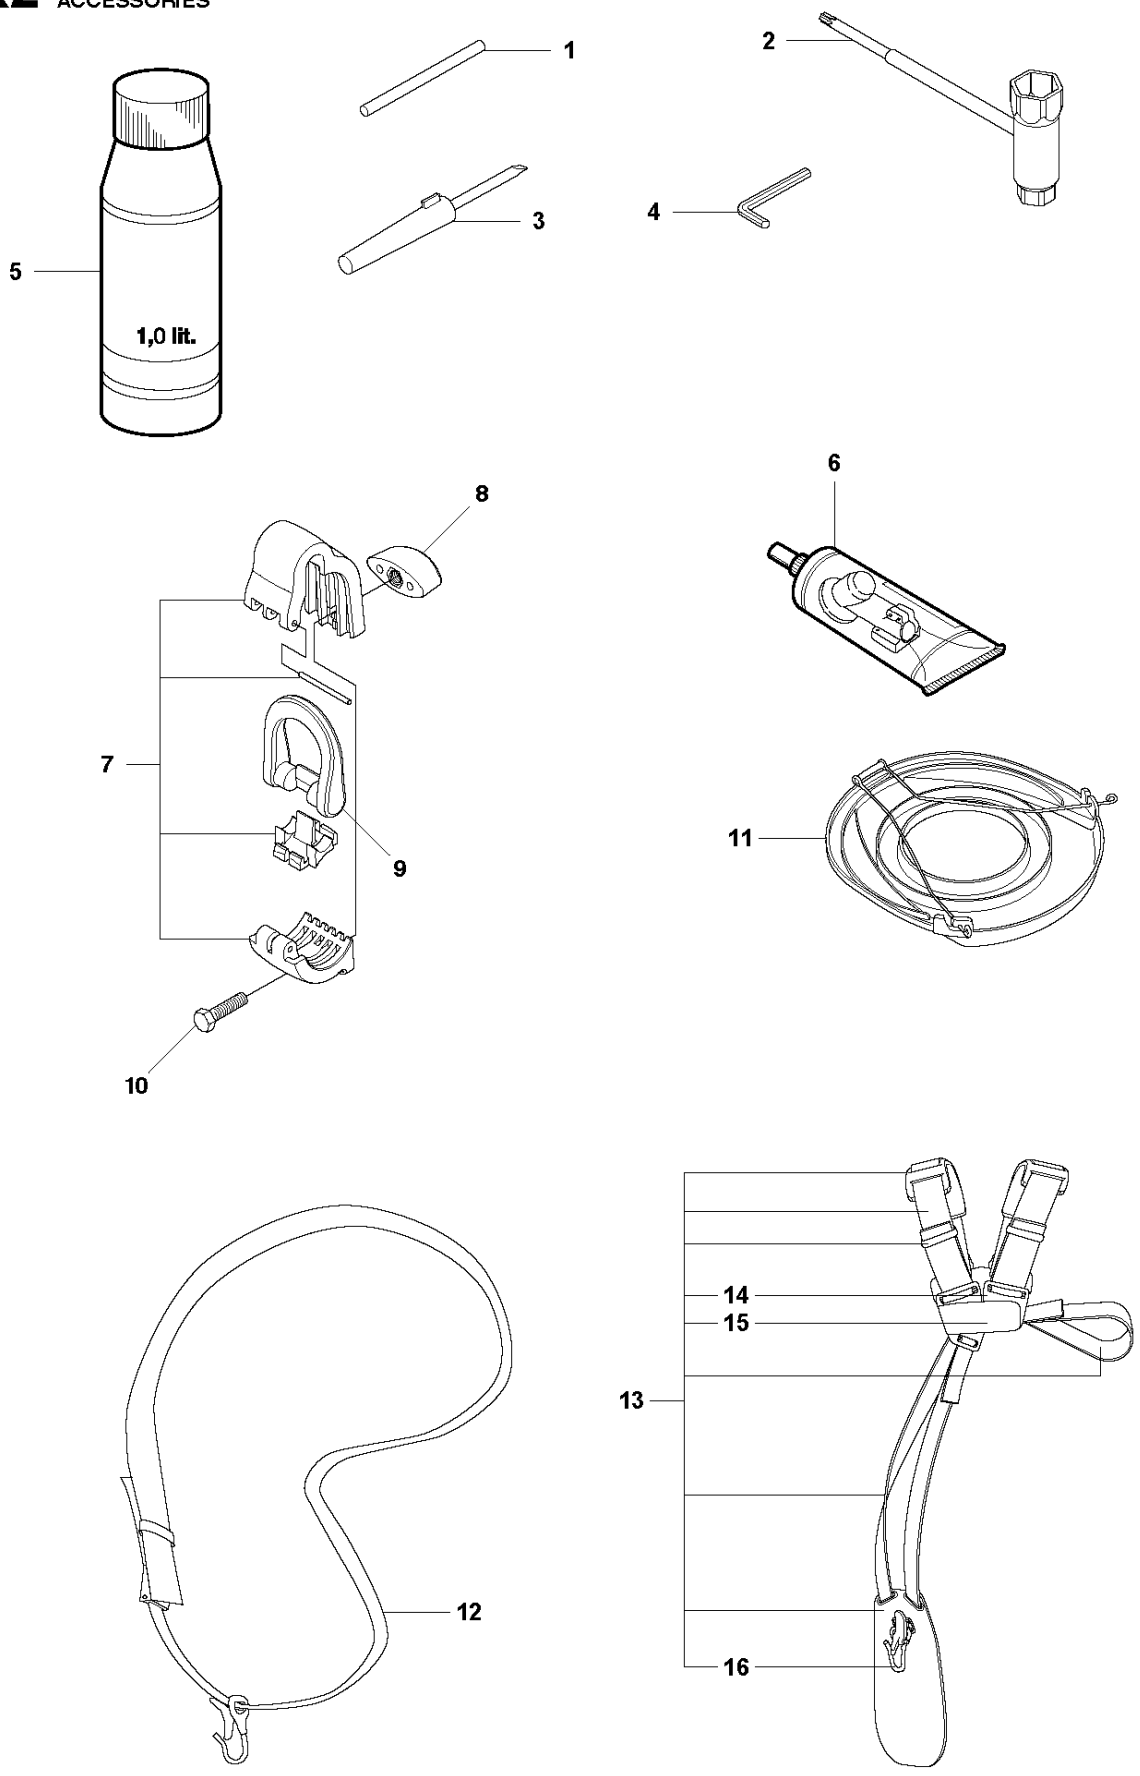

SPARE PARTS LIST

BRUSHCUTTERS/CLEARING SAWS

525 RK, 2013-03

R2 524L, 525L, LS, LST, LK, RJX, RJD, RS, RX, RXT, RK
ACCESSORIES

ACCESSORIES

525 RK, 2013-03

Ref	Part no.	Description	Remark	Qty	Kit
1	502 28 59-01	STOP		1	
2	575 73 82-02	COMBINATION WRENCH		1	
3	501 60 02-03	SCREWDRIVER		1	
4	502 21 58-01	L-NYCKEL		1	
5	531 00 92-48	FILTER OIL		1	
6	503 97 64-01	GREASE		1	
7	537 35 36-01	LOOP		1	
8	537 13 04-02	KNOB		1	7
9	537 35 01-01	LOOP		1	7
10	725 23 31-51	SCREW		1	7
11	537 31 29-01	TRANSPORT GUARD	200 - 275mm	1	
12	537 21 62-01	HARNESS		1	
12	537 21 62-02	HARNESS	USA	1	
13	537 21 63-01	HARNESS		1	
13	537 21 63-02	HARNESS	USA	1	
14	503 73 40-01	FRONT PIECE		1	13
15	503 73 41-02	FRONT PIECE		1	13
16	502 02 28-02	WELT HOOK		1	13

Q 524, 525
CARBURETOR

CARBURETOR

525 RK, 2013-03

Ref	Part no.	Description	Remark	Qty	Kit
1	520 97 63-01	SCREW		1	
2	577 81 57-01	SCREW		1	
3	513 59 32-01	SPRING		1	
4	579 19 06-01	COVER		1	
5	520 95 48-01	GASKET		1	
6	502 21 36-01	DIAPHRAGM PUMP		1	
7	513 40 08-01	SWIVEL		1	
8	516 52 42-01	WASHER		1	
9	506 73 86-01	RING		1	
10	579 19 07-01	SHAFT		1	
11	577 81 55-01	SPRING		1	
12	520 75 98-01	SCREW		1	
13	520 97 86-01	VALVE		1	
14	520 95 70-01	SCREEN		1	
15	505 05 79-01	SPRING		1	
16	584 90 12-01	PISTON ASSY		1	
17	520 75 98-01	SCREW		1	
18	579 19 08-01	LEVER		1	
19	505 05 65-01	RING		1	
20	579 19 10-01	SHAFT		1	
21	516 52 42-01	WASHER		1	
22	584 90 13-01	LEVER		1	
23	579 19 11-01	SPRING		1	
24	520 75 98-01	SCREW		1	
25	581 15 49-01	VALVE		1	
26	578 89 54-01	SPRING		1	
27	520 97 74-01	PIN		1	
28	577 80 72-01	LEVER		1	
29	521 08 54-01	VALVE.INLET		1	
30	577 80 71-01	SCREW		1	
31	516 97 21-01	GASKET METERI		1	
32	577 80 70-01	DIAPHRAGM		1	
33	514 18 92-01	COVER		1	
34	520 97 88-01	SCREW ASSY		4	
35	514 24 26-01	BALL		1	
36	514 24 33-01	SPRING.CHOKE		1	
37	580 68 48-01	GASKET KIT	Coomopes by item 5, 6, 31 and 32	1	