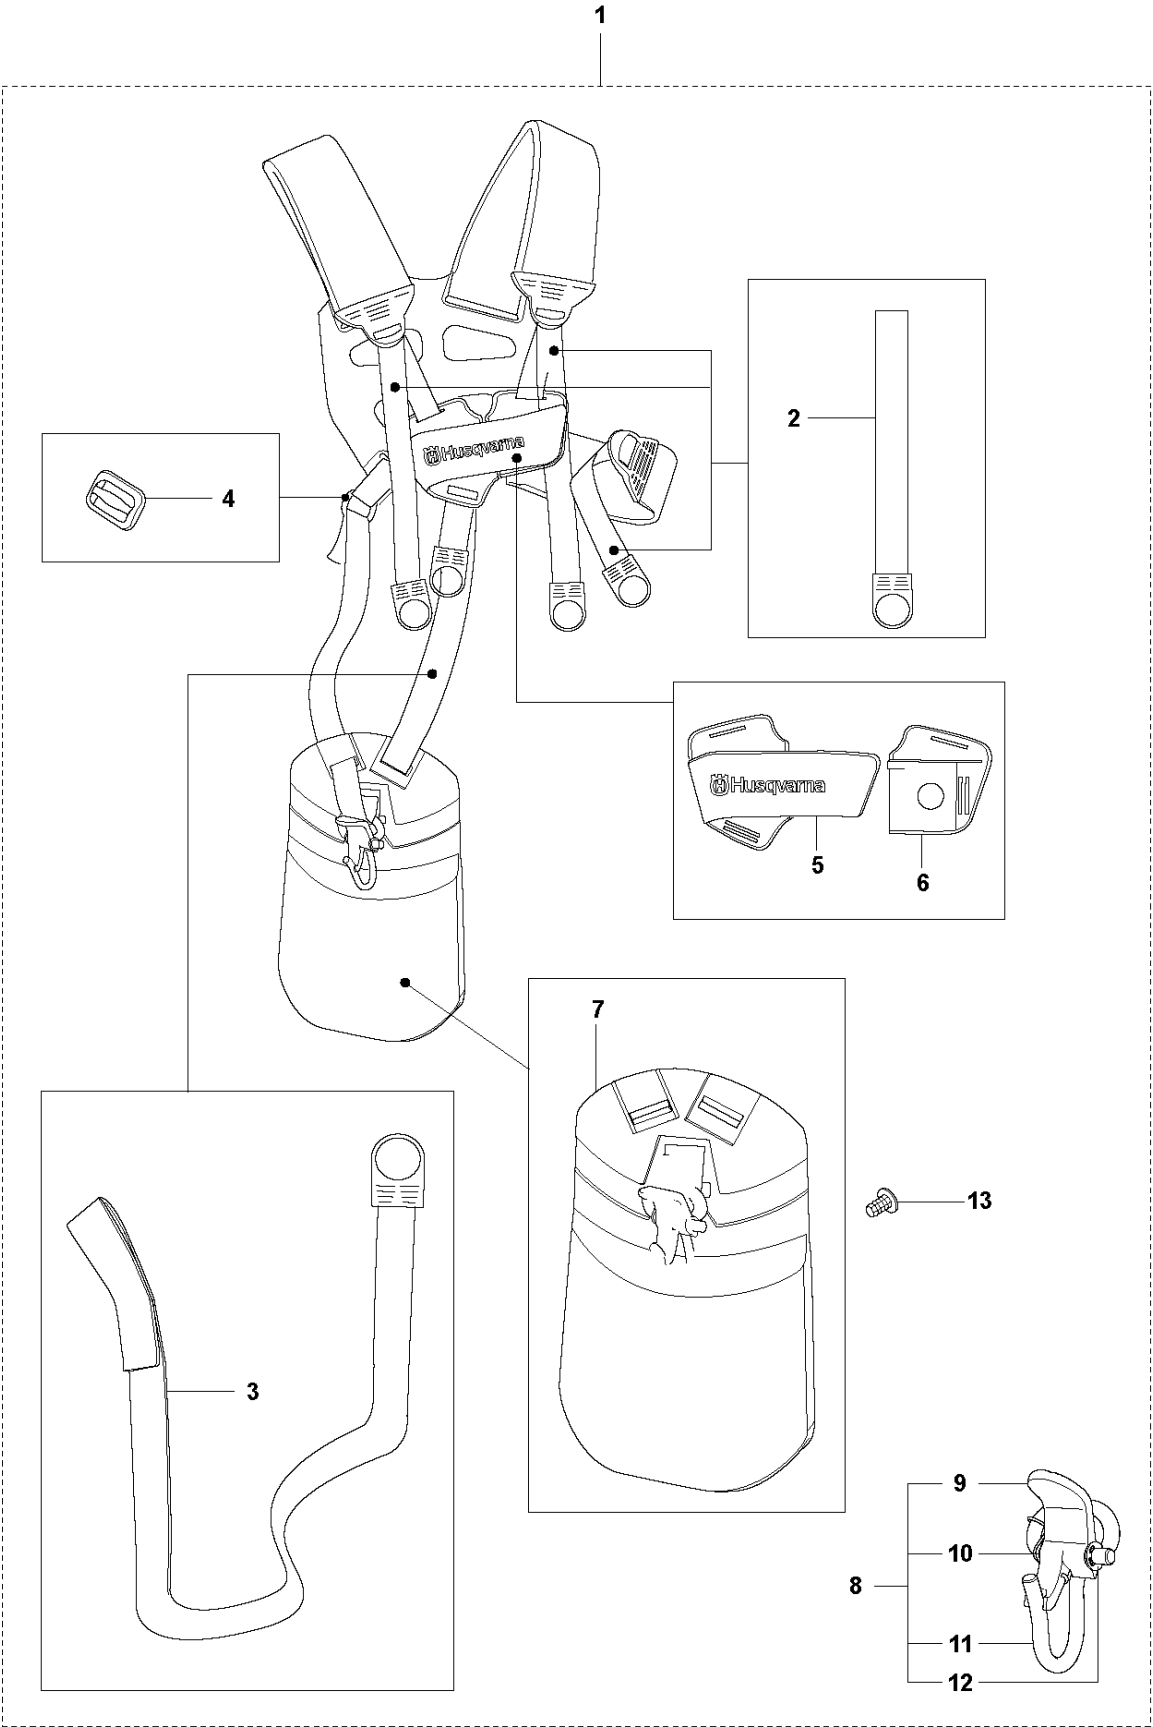

M 524, 525
CYLINDER PISTON & MUFFLER

CYLINDER, PISTON & MUFFLER

525 RK, 2013-03

Ref	Part no.	Description	Remark	Qty	Kit
1	544 25 68-01	SCREW		2	
2	578 78 53-01	PLATE		1	
3	504 11 43-01	SCREW		4	
4	577 97 90-01	CYLINDER		1	
5	576 39 87-02	GASKET		1	
6	506 61 81-01	RING		2	
7	577 91 74-01	PISTON		1	
8	505 04 07-01	PIN		1	
9	505 04 52-01	RING		2	
10	585 24 86-01	MUFFLER		1	
10	585 03 29-01	MUFFLER ASSY	Australia / New Zealand	1	
11	578 40 81-01	GASKET		1	
12	504 11 43-01	SCREW		2	
13	580 51 44-01	SPARK ARRESTER		1	10
14	729 57 74-05	SCREW CRPANT		1	10

K2 524L, 525LK, RJX, RX, RXT, RK
FUEL TANK

FUEL TANK

525 RK, 2013-03

Ref	Part no.	Description	Remark	Qty	Kit
1	576 40 51-02	FUEL TANK		1	
2	577 50 99-03	PIPE		1	1
3	506 70 70-01	CLIP		1	1
4	503 44 32-01	FILTER		1	1
5	579 64 57-03	TANK CAP		1	1
6	576 40 49-01	SKID PLATE		1	
7	577 81 54-01	BOLT		1	

S Duo Balance HARNESS

HARNES

525 RK, 2013-03

Ref	Part no.	Description	Remark	Qty	Kit
1	537 27 57-01	HARNES		1	
1	537 27 57-03	HARNES	US	1	1
2	503 99 61-01	BAND		3	1
3	503 99 61-03	BAND		1	1
4	537 11 35-01	RETAINER		1	1
5	537 28 84-01	FRONT PIECE		1	1
6	537 28 83-01	FRONT PIECE		1	1
7	537 27 59-01	HIP PAD		1	1
8	502 02 28-01	HOOK		1	1
9	502 02 30-02	LOCK		1	1,8
10	502 02 38-01	SPRING		1	1,8
11	502 02 29-02	HOOK		1	1,8
12	735 31 09-20	E-CLIP		1	1,8
13	537 17 54-01	HIP PAD		3	1