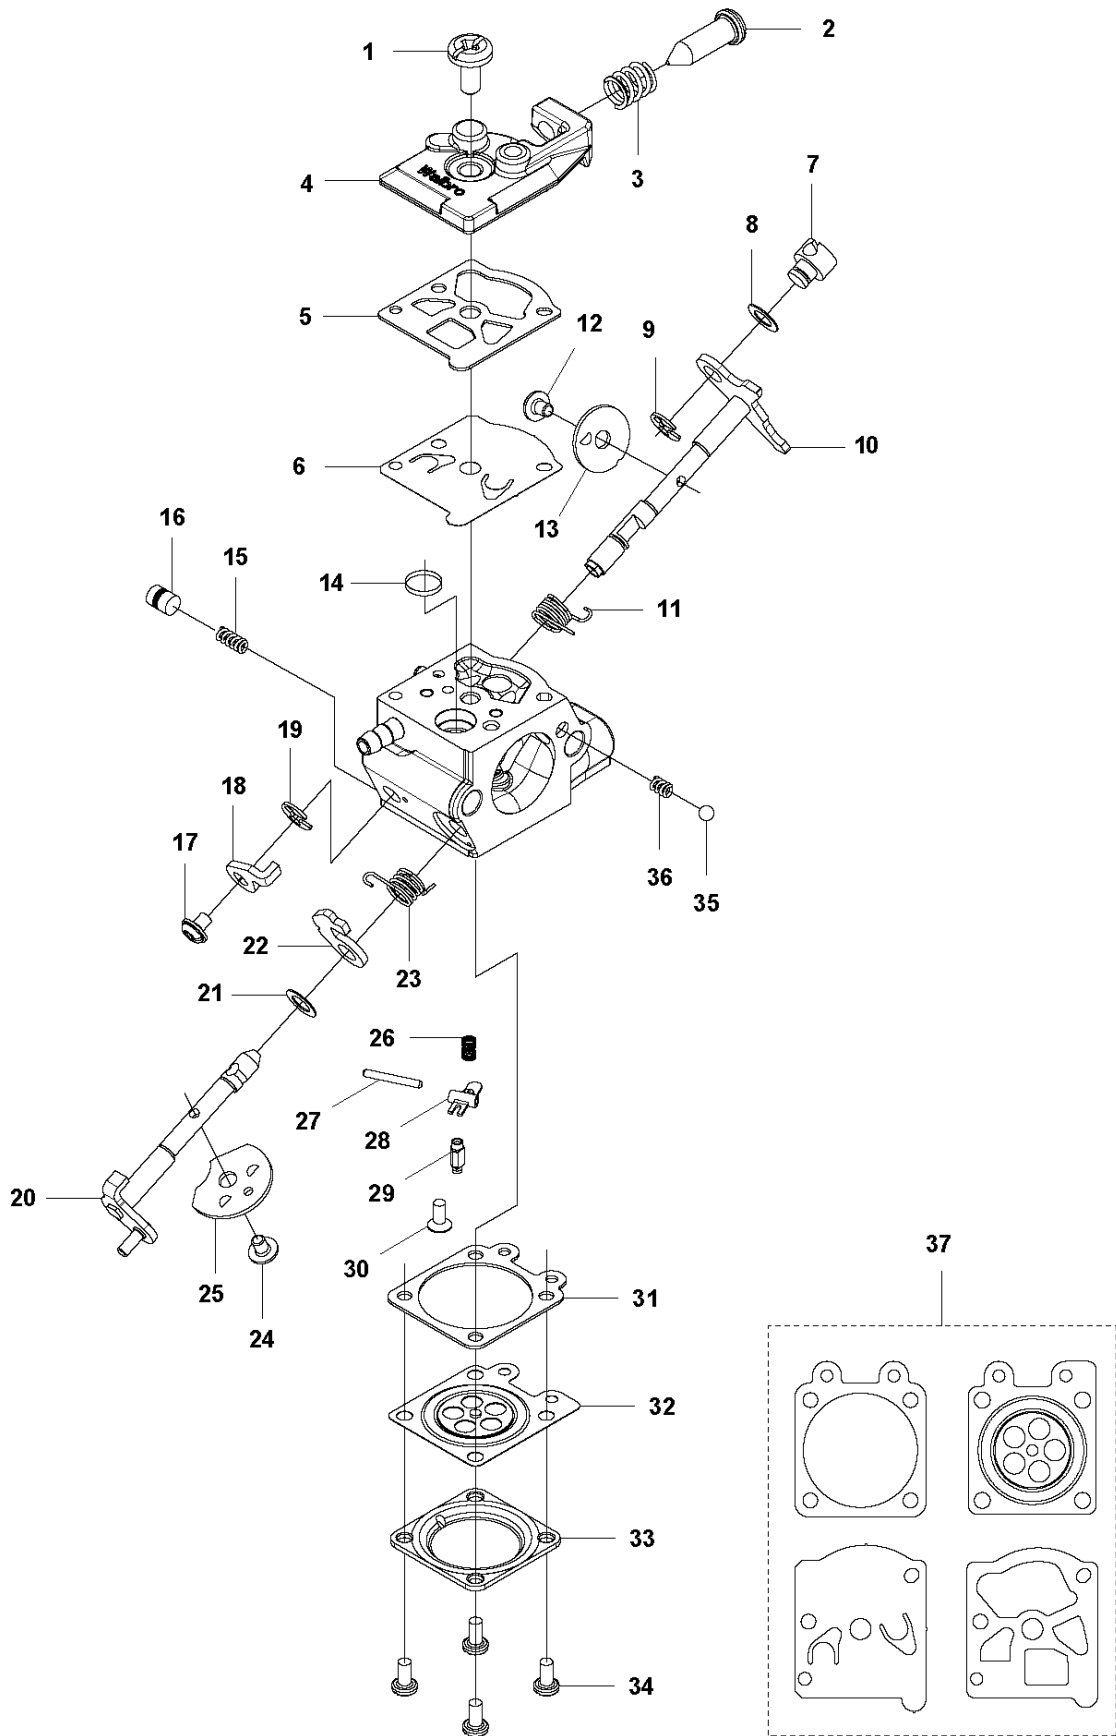

A1 524L, 525L, LS, LK, RJX, RJD, RS, RX, RXT, RK
BEVEL GEAR

BEVEL GEAR

525 RK, 2013-03

Ref	Part no.	Description	Remark	Qty	Kit
1	537 19 92-02	BEVEL GEAR ASSY		1	
2	503 85 63-01	NUT		1	1
3	537 28 56-01	SUPPORT FLANGE		1	1
4	537 29 26-01	CUP		1	1
5	537 23 49-01	DRIVER ASSY		1	1
6	735 31 28-10	CIRCLIP		1	1
7	503 25 24-01	BALL BEARING		1	1
8	738 21 98-00	BALL BEARING		1	1
9	503 20 15-01	SCREW IHHM		1	1
10	503 20 14-12	SCREW IHSCFMO		1	1
11	503 20 07-25	SCREW IHSCFM		1	1
12	738 21 99-00	BALL BEARING		1	1
13	738 21 99-02	BALL BEARING		1	1
14	735 31 11-00	CIRCLIP		1	1
15	735 31 25-10	CIRCLIP		1	1
16	544 21 84-20	SCREW ITXSCM		1	18
17	501 98 10-01	SCREW ITXSCM		1	18
18	574 30 69-03	CLAMP		1	
19	537 04 10-01	GEAR WHEEL KIT		1	1
20	503 89 01-01	SUPPORT CUP		1	

Q 524, 525
CARBURETOR

CARBURETOR

525 RK, 2013-03

Ref	Part no.	Description	Remark	Qty	Kit
1	520 97 63-01	SCREW		1	
2	577 81 57-01	SCREW		1	
3	513 59 32-01	SPRING		1	
4	579 19 06-01	COVER		1	
5	520 95 48-01	GASKET		1	
6	502 21 36-01	DIAPHRAGM PUMP		1	
7	513 40 08-01	SWIVEL		1	
8	516 52 42-01	WASHER		1	
9	506 73 86-01	RING		1	
10	579 19 07-01	SHAFT		1	
11	577 81 55-01	SPRING		1	
12	520 75 98-01	SCREW		1	
13	520 97 86-01	VALVE		1	
14	520 95 70-01	SCREEN		1	
15	505 05 79-01	SPRING		1	
16	584 90 12-01	PISTON ASSY		1	
17	520 75 98-01	SCREW		1	
18	579 19 08-01	LEVER		1	
19	505 05 65-01	RING		1	
20	579 19 10-01	SHAFT		1	
21	516 52 42-01	WASHER		1	
22	584 90 13-01	LEVER		1	
23	579 19 11-01	SPRING		1	
24	520 75 98-01	SCREW		1	
25	581 15 49-01	VALVE		1	
26	578 89 54-01	SPRING		1	
27	520 97 74-01	PIN		1	
28	577 80 72-01	LEVER		1	
29	521 08 54-01	VALVE.INLET		1	
30	577 80 71-01	SCREW		1	
31	516 97 21-01	GASKET METERI		1	
32	577 80 70-01	DIAPHRAGM		1	
33	514 18 92-01	COVER		1	
34	520 97 88-01	SCREW ASSY		4	
35	514 24 26-01	BALL		1	
36	514 24 33-01	SPRING.CHOKE		1	
37	580 68 48-01	GASKET KIT	Coomopes by item 5, 6, 31 and 32	1	