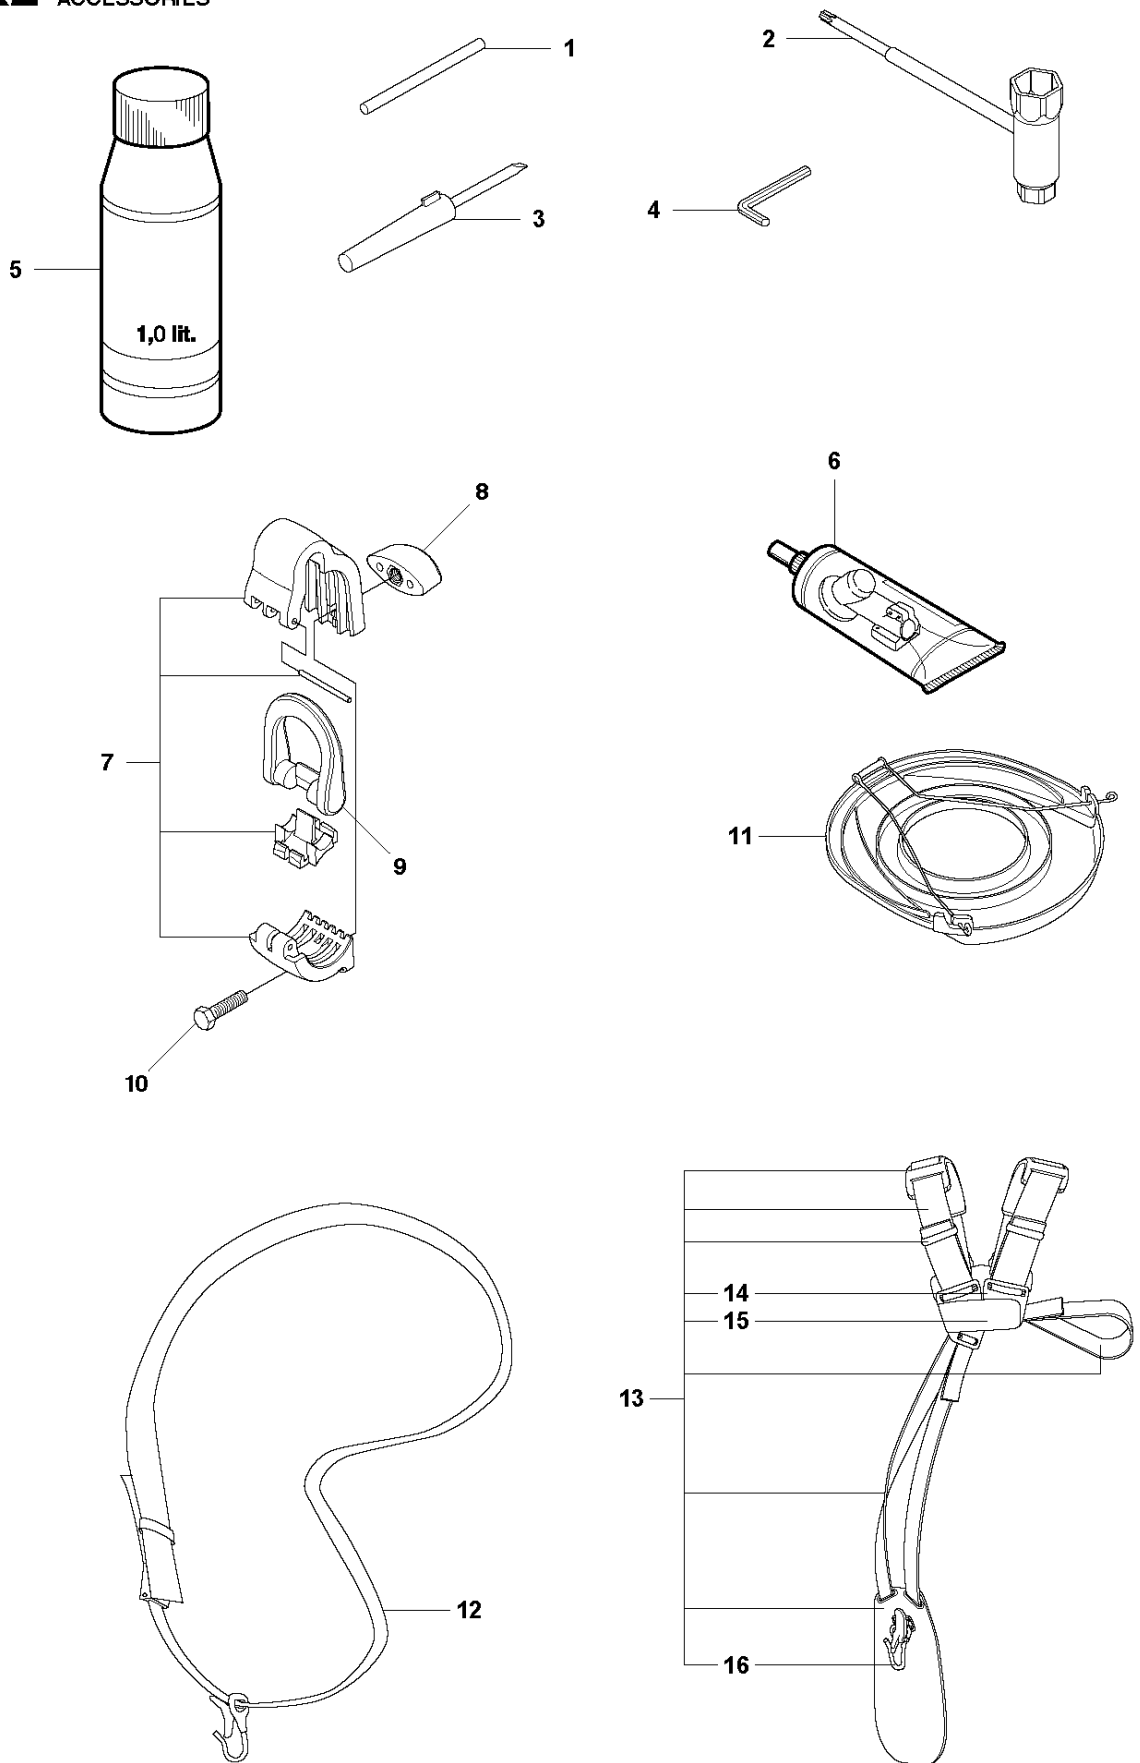

SPARE PARTS LIST

BRUSHCUTTERS/CLEARING SAWS

525 RJX, 2013-03

R2 524L, 525L, LS, LST, LK, RJX, RJD, RS, RX, RXT, RK
ACCESSORIES

ACCESSORIES

525 RJX, 2013-03

Ref	Part no.	Description	Remark	Qty	Kit
1	502 28 59-01	STOP		1	
2	575 73 82-02	COMBINATION WRENCH		1	
3	501 60 02-03	SCREWDRIVER		1	
4	502 21 58-01	L-NYCKEL		1	
5	531 00 92-48	FILTER OIL		1	
6	503 97 64-01	GREASE		1	
7	537 35 36-01	LOOP		1	
8	537 13 04-02	KNOB		1	7
9	537 35 01-01	LOOP		1	7
10	725 23 31-51	SCREW		1	7
11	537 31 29-01	TRANSPORT GUARD	200 - 275mm	1	
12	537 21 62-01	HARNESS		1	
12	537 21 62-02	HARNESS	USA	1	
13	537 21 63-01	HARNESS		1	
13	537 21 63-02	HARNESS	USA	1	
14	503 73 40-01	FRONT PIECE		1	13
15	503 73 41-02	FRONT PIECE		1	13
16	502 02 28-02	WELT HOOK		1	13

R1 525 RX, RXT, RK
ACCESSORIES

524L, 525L, LS, LST, LK, RJX, RJD, RS, RX, RXT, RK

524L, 525L, LS, LST, LK, RJX, RJD, RS, RX, RXT, RK

ACCESSORIES

525 RJX, 2013-03

Ref	Part no.	Description	Remark	Qty	Kit
1	537 29 95-01	SAW BLADE GUARD	RX, RXT, RK	1	
2	573 99 43-04	SCREW IHSCFMO		2	1
3	537 04 75-01	CLAMP		1	1
4	537 29 34-01	ADAPTER		1	1
5	537 21 71-01	SAW BLADE GUARD		1	1
6	503 20 03-16	SCREW IHSCFM		4	1
7	574 03 95-01	LOCKING NUT		4	1
8	503 97 71-01	TRIMMER GUARD		1	
9	503 21 07-16	SCREW IHSCFT		1	8
10	503 79 88-01	BLADE		1	8
11	503 93 42-02	COMBI GUARD		1	
12	503 21 07-16	SCREW IHSCFT		1	11
13	503 79 88-01	BLADE		1	11