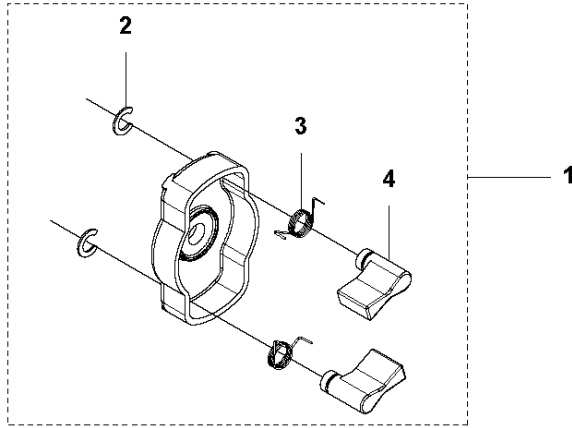

J2 525 LK, RJX, RXT, RX, RK
STARTER

STARTER

525 RJX, 2013-03

Ref	Part no.	Description	Remark	Qty	Kit
1	581 14 65-01	STARTER PULLEY		1	
2	521 60 04-01	E-RING		2	1
3	521 60 03-01	SPRING		2	1
4	521 60 02-01	RATCHET		2	1
5	577 84 92-01	STARTER ASSY		1	
6	521 60 00-01	SCREW		1	5
7	576 40 12-01	PULLEY		1	5
8	577 13 41-01	SPRING		1	5
9	577 84 87-01	ROPE		1	5
10	577 84 88-01	REEL		1	5
11	504 11 50-01	SPRING.SPIRAL		1	5
12	575 48 95-01	STARTER HANDLE		1	5
13	577 81 54-01	BOLT		3	
14	579 36 96-01	DECAL		1