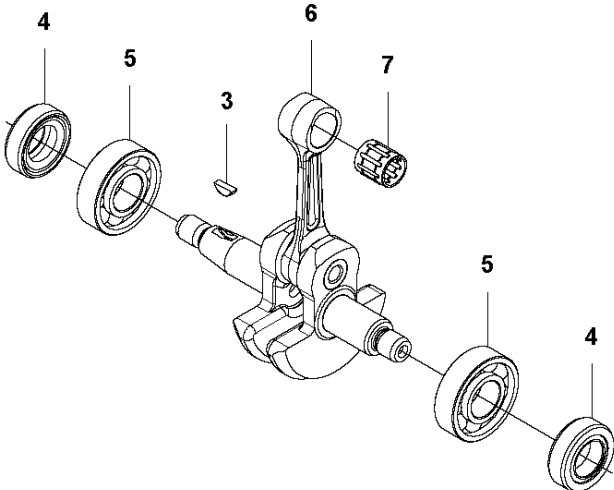

N 524, 525
CRANK CASE

CRANKCASE

525 RJX, 2013-03

Ref	Part no.	Description	Remark	Qty	Kit
1	529 26 81-01	BOLT		1	
2	577 94 20-01	BOLT		2	
3	576 42 07-02	BRACKET		1	
4	576 42 08-02	BRACKET		1	
5	576 42 05-01	CUSHION		1	
6	577 81 54-01	BOLT		4	
7	576 40 41-01	HOUSING		1	
8	525 95 32-01	BEARING		1	
9	506 60 99-01	RING		1	
10	504 11 43-01	SCREW		3	
11	581 30 86-01	CRANKCASE		1	
12	576 39 95-02	GASKET		1	

P 524, 525
CRANK SHAFT

CRANKSHAFT

525 RJX, 2013-03

Ref	Part no.	Description	Remark	Qty	Kit
1	576 40 46-01	MUFFLER		1	
2	544 25 68-01	SCREW		1	
3	506 68 94-01	KEY		1	
4	504 12 15-01	SEALING		2	
5	523 07 17-01	BEARING		2	
6	579 22 32-01	CRANKSHAFT		1	
7	576 40 27-01	BEARING		1	