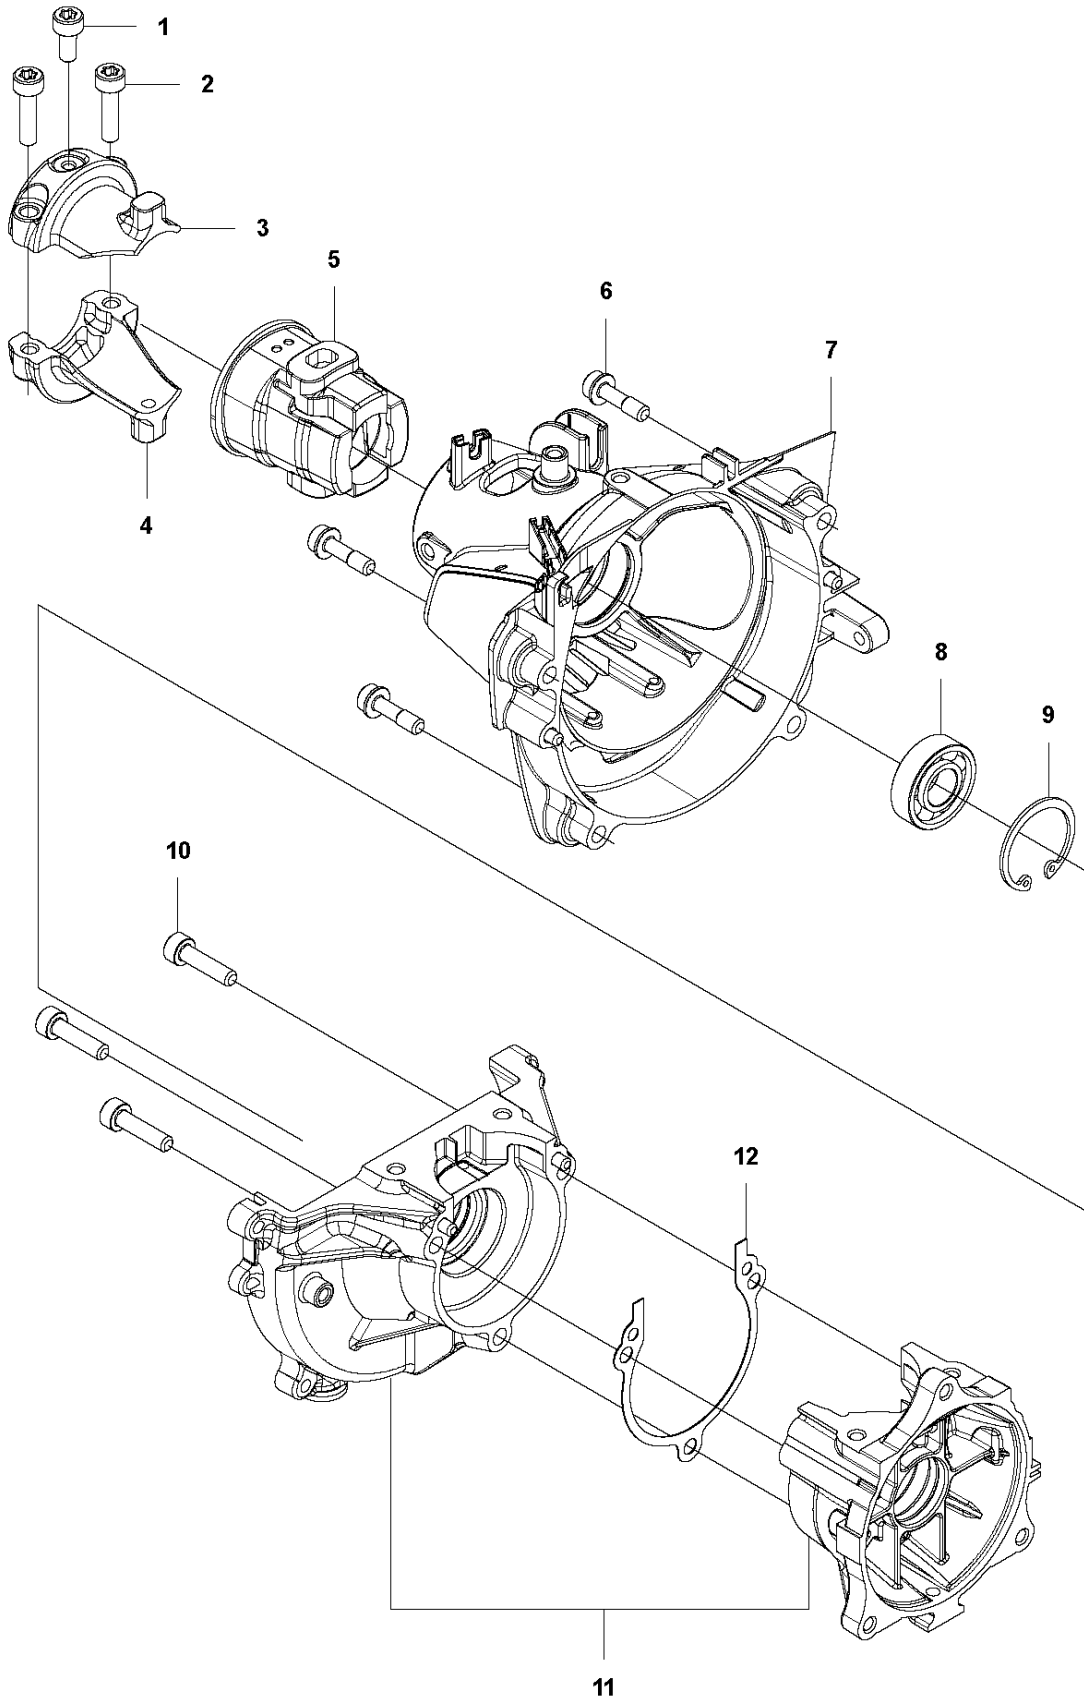

Q 524, 525
CARBURETOR

CARBURETOR

525 RJX, 2013-03

Ref	Part no.	Description	Remark	Qty	Kit
1	520 97 63-01	SCREW		1	
2	577 81 57-01	SCREW		1	
3	513 59 32-01	SPRING		1	
4	579 19 06-01	COVER		1	
5	520 95 48-01	GASKET		1	
6	502 21 36-01	DIAPHRAGM PUMP		1	
7	513 40 08-01	SWIVEL		1	
8	516 52 42-01	WASHER		1	
9	506 73 86-01	RING		1	
10	579 19 07-01	SHAFT		1	
11	577 81 55-01	SPRING		1	
12	520 75 98-01	SCREW		1	
13	520 97 86-01	VALVE		1	
14	520 95 70-01	SCREEN		1	
15	505 05 79-01	SPRING		1	
16	584 90 12-01	PISTON ASSY		1	
17	520 75 98-01	SCREW		1	
18	579 19 08-01	LEVER		1	
19	505 05 65-01	RING		1	
20	579 19 10-01	SHAFT		1	
21	516 52 42-01	WASHER		1	
22	584 90 13-01	LEVER		1	
23	579 19 11-01	SPRING		1	
24	520 75 98-01	SCREW		1	
25	581 15 49-01	VALVE		1	
26	578 89 54-01	SPRING		1	
27	520 97 74-01	PIN		1	
28	577 80 72-01	LEVER		1	
29	521 08 54-01	VALVE.INLET		1	
30	577 80 71-01	SCREW		1	
31	516 97 21-01	GASKET METERI		1	
32	577 80 70-01	DIAPHRAGM		1	
33	514 18 92-01	COVER		1	
34	520 97 88-01	SCREW ASSY		4	
35	514 24 26-01	BALL		1	
36	514 24 33-01	SPRING.CHOKE		1	
37	580 68 48-01	GASKET KIT	Coomopes by item 5, 6, 31 and 32	1	

N 524, 525
CRANK CASE

CRANKCASE

525 RJX, 2013-03

Ref	Part no.	Description	Remark	Qty	Kit
1	529 26 81-01	BOLT		1	
2	577 94 20-01	BOLT		2	
3	576 42 07-02	BRACKET		1	
4	576 42 08-02	BRACKET		1	
5	576 42 05-01	CUSHION		1	
6	577 81 54-01	BOLT		4	
7	576 40 41-01	HOUSING		1	
8	525 95 32-01	BEARING		1	
9	506 60 99-01	RING		1	
10	504 11 43-01	SCREW		3	
11	581 30 86-01	CRANKCASE		1	
12	576 39 95-02	GASKET		1	