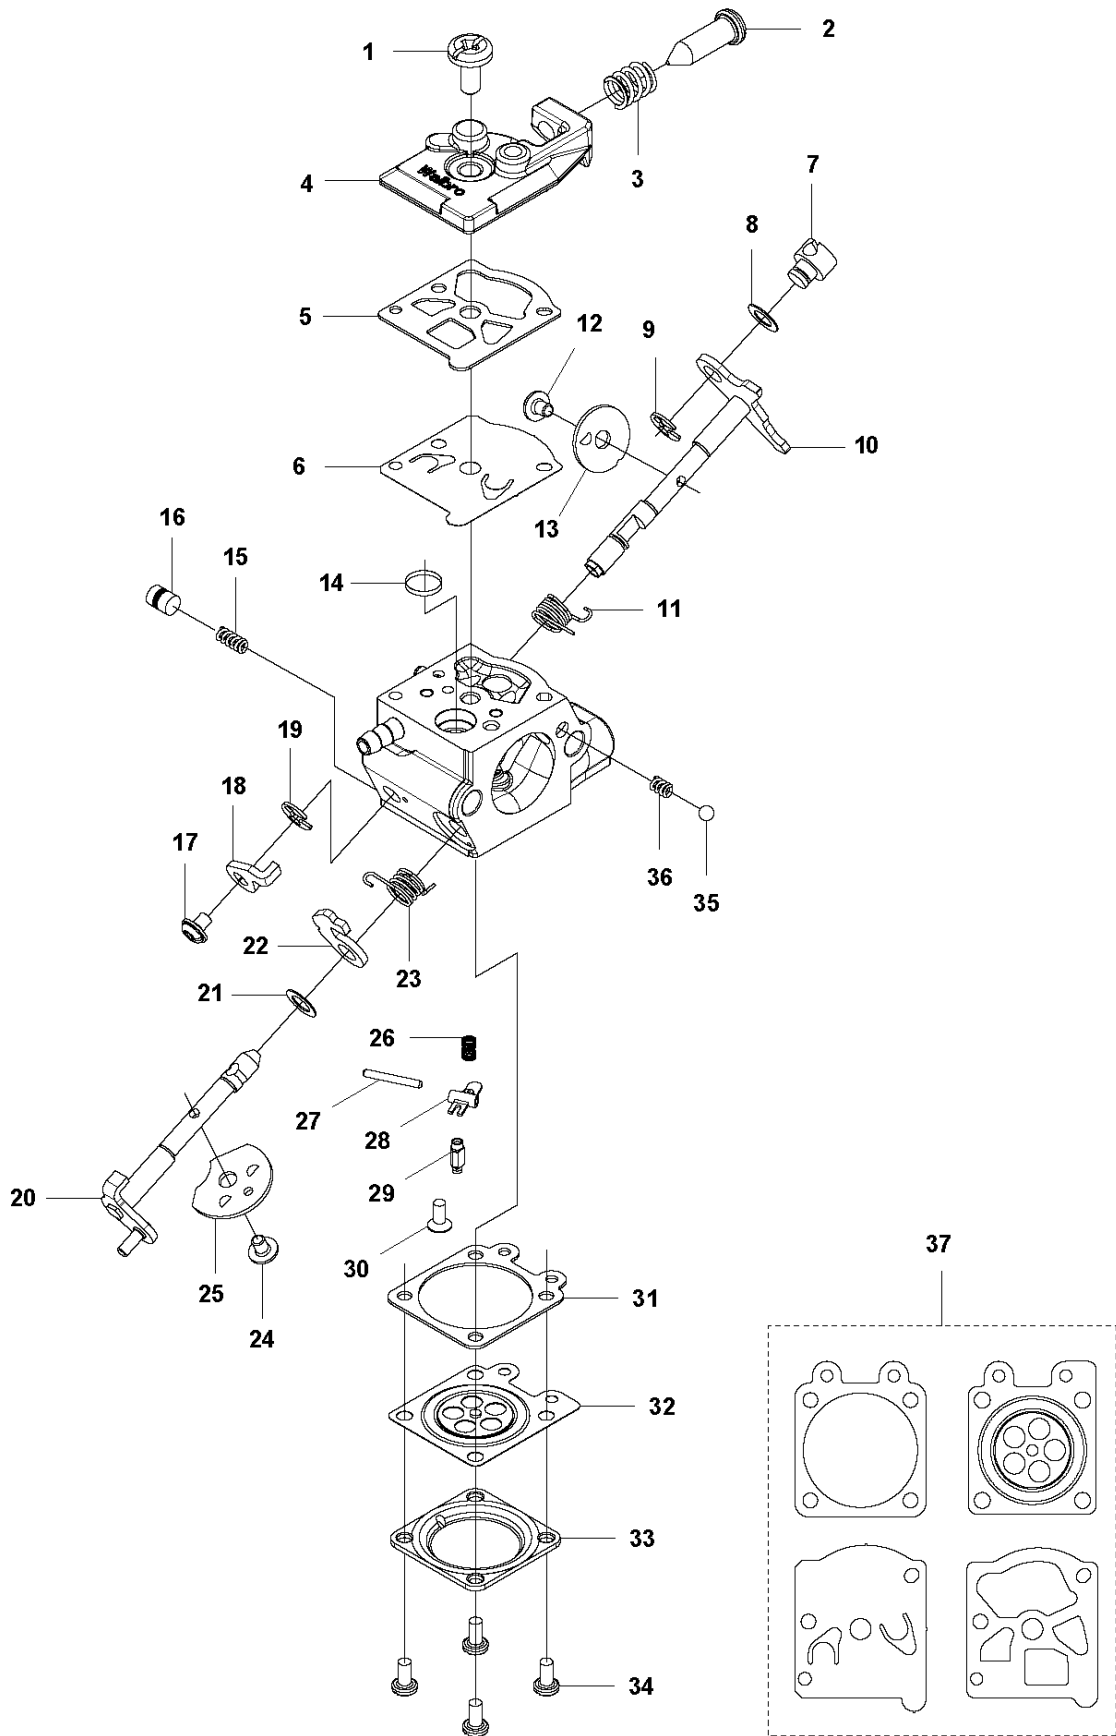

A1 524L, 525L, LS, LK, RJX, RJD, RS, RX, RXT, RK
BEVEL GEAR

BEVEL GEAR

525 RJX, 2013-03

Ref	Part no.	Description	Remark	Qty	Kit
1	537 19 92-02	BEVEL GEAR ASSY		1	
2	503 85 63-01	NUT		1	1
3	537 28 56-01	SUPPORT FLANGE		1	1
4	537 29 26-01	CUP		1	1
5	537 23 49-01	DRIVER ASSY		1	1
6	735 31 28-10	CIRCLIP		1	1
7	503 25 24-01	BALL BEARING		1	1
8	738 21 98-00	BALL BEARING		1	1
9	503 20 15-01	SCREW IHHM		1	1
10	503 20 14-12	SCREW IHSCFMO		1	1
11	503 20 07-25	SCREW IHSCFM		1	1
12	738 21 99-00	BALL BEARING		1	1
13	738 21 99-02	BALL BEARING		1	1
14	735 31 11-00	CIRCLIP		1	1
15	735 31 25-10	CIRCLIP		1	1
16	544 21 84-20	SCREW ITXSCM		1	18
17	501 98 10-01	SCREW ITXSCM		1	18
18	574 30 69-03	CLAMP		1	
19	537 04 10-01	GEAR WHEEL KIT		1	1
20	503 89 01-01	SUPPORT CUP		1	

Q 524, 525
CARBURETOR

CARBURETOR

525 RJX, 2013-03

Ref	Part no.	Description	Remark	Qty	Kit
1	520 97 63-01	SCREW		1	
2	577 81 57-01	SCREW		1	
3	513 59 32-01	SPRING		1	
4	579 19 06-01	COVER		1	
5	520 95 48-01	GASKET		1	
6	502 21 36-01	DIAPHRAGM PUMP		1	
7	513 40 08-01	SWIVEL		1	
8	516 52 42-01	WASHER		1	
9	506 73 86-01	RING		1	
10	579 19 07-01	SHAFT		1	
11	577 81 55-01	SPRING		1	
12	520 75 98-01	SCREW		1	
13	520 97 86-01	VALVE		1	
14	520 95 70-01	SCREEN		1	
15	505 05 79-01	SPRING		1	
16	584 90 12-01	PISTON ASSY		1	
17	520 75 98-01	SCREW		1	
18	579 19 08-01	LEVER		1	
19	505 05 65-01	RING		1	
20	579 19 10-01	SHAFT		1	
21	516 52 42-01	WASHER		1	
22	584 90 13-01	LEVER		1	
23	579 19 11-01	SPRING		1	
24	520 75 98-01	SCREW		1	
25	581 15 49-01	VALVE		1	
26	578 89 54-01	SPRING		1	
27	520 97 74-01	PIN		1	
28	577 80 72-01	LEVER		1	
29	521 08 54-01	VALVE.INLET		1	
30	577 80 71-01	SCREW		1	
31	516 97 21-01	GASKET METERI		1	
32	577 80 70-01	DIAPHRAGM		1	
33	514 18 92-01	COVER		1	
34	520 97 88-01	SCREW ASSY		4	
35	514 24 26-01	BALL		1	
36	514 24 33-01	SPRING.CHOKE		1	
37	580 68 48-01	GASKET KIT	Coomopes by item 5, 6, 31 and 32	1	