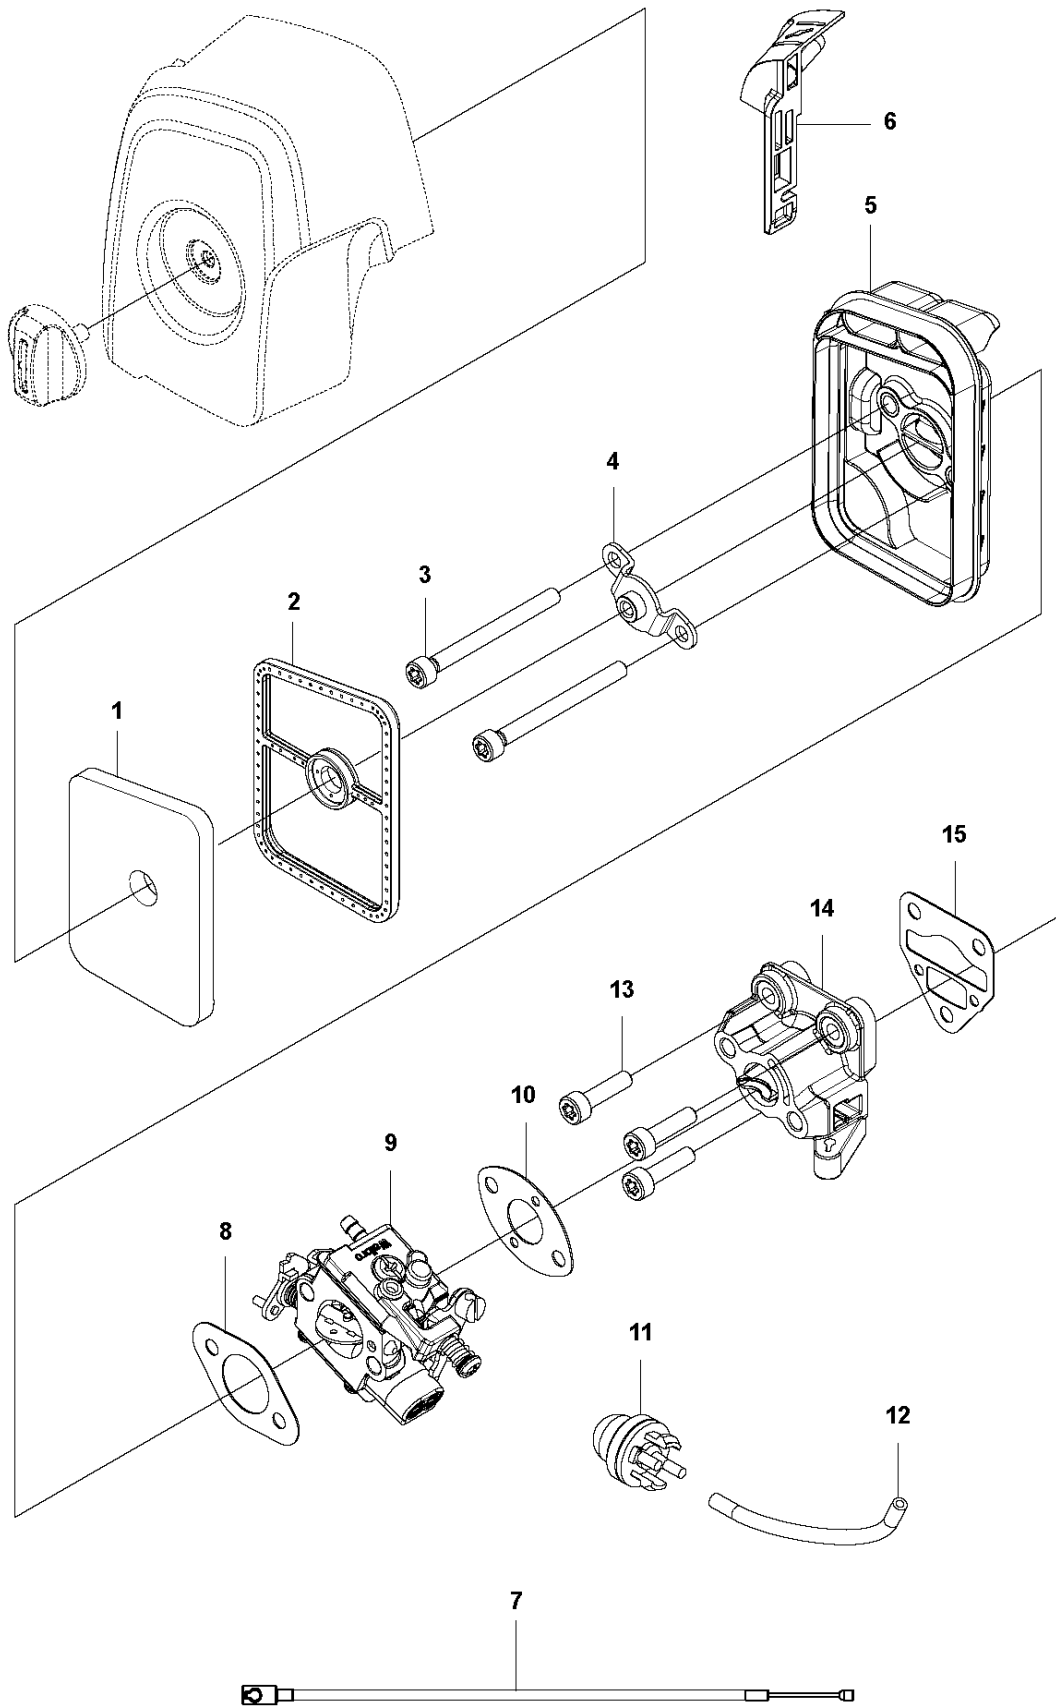

H2 525 LK, RJX, RX, RXT, RK
CARBURETOR & AIRFILTER

CARBURETOR & AIR FILTER

525 RJX, 2013-03

Ref	Part no.	Description	Remark	Qty	Kit
1	581 04 74-01	AIR FILTER		1	
2	581 45 18-01	AIR FILTER		1	
3	580 46 72-01	BOLT		2	
4	585 48 85-01	PLATE		1	
5	581 04 70-01	FILTER HOUSING		1	
6	577 84 83-01	CHOKE CONTROL		1	
7	578 86 43-01	THROTTLE CABLE		1	
8	577 88 24-02	GASKET		1	
9	584 90 14-01	CARBURETTOR		1	
10	576 39 91-02	GASKET		1	
11	503 93 66-01	PRIMER HOUSING		1	
12	577 05 05-01	PIPE		1	
13	504 11 43-01	SCREW		3	
14	578 90 83-01	INSULATOR		1	
15	576 39 89-01	GASKET		1