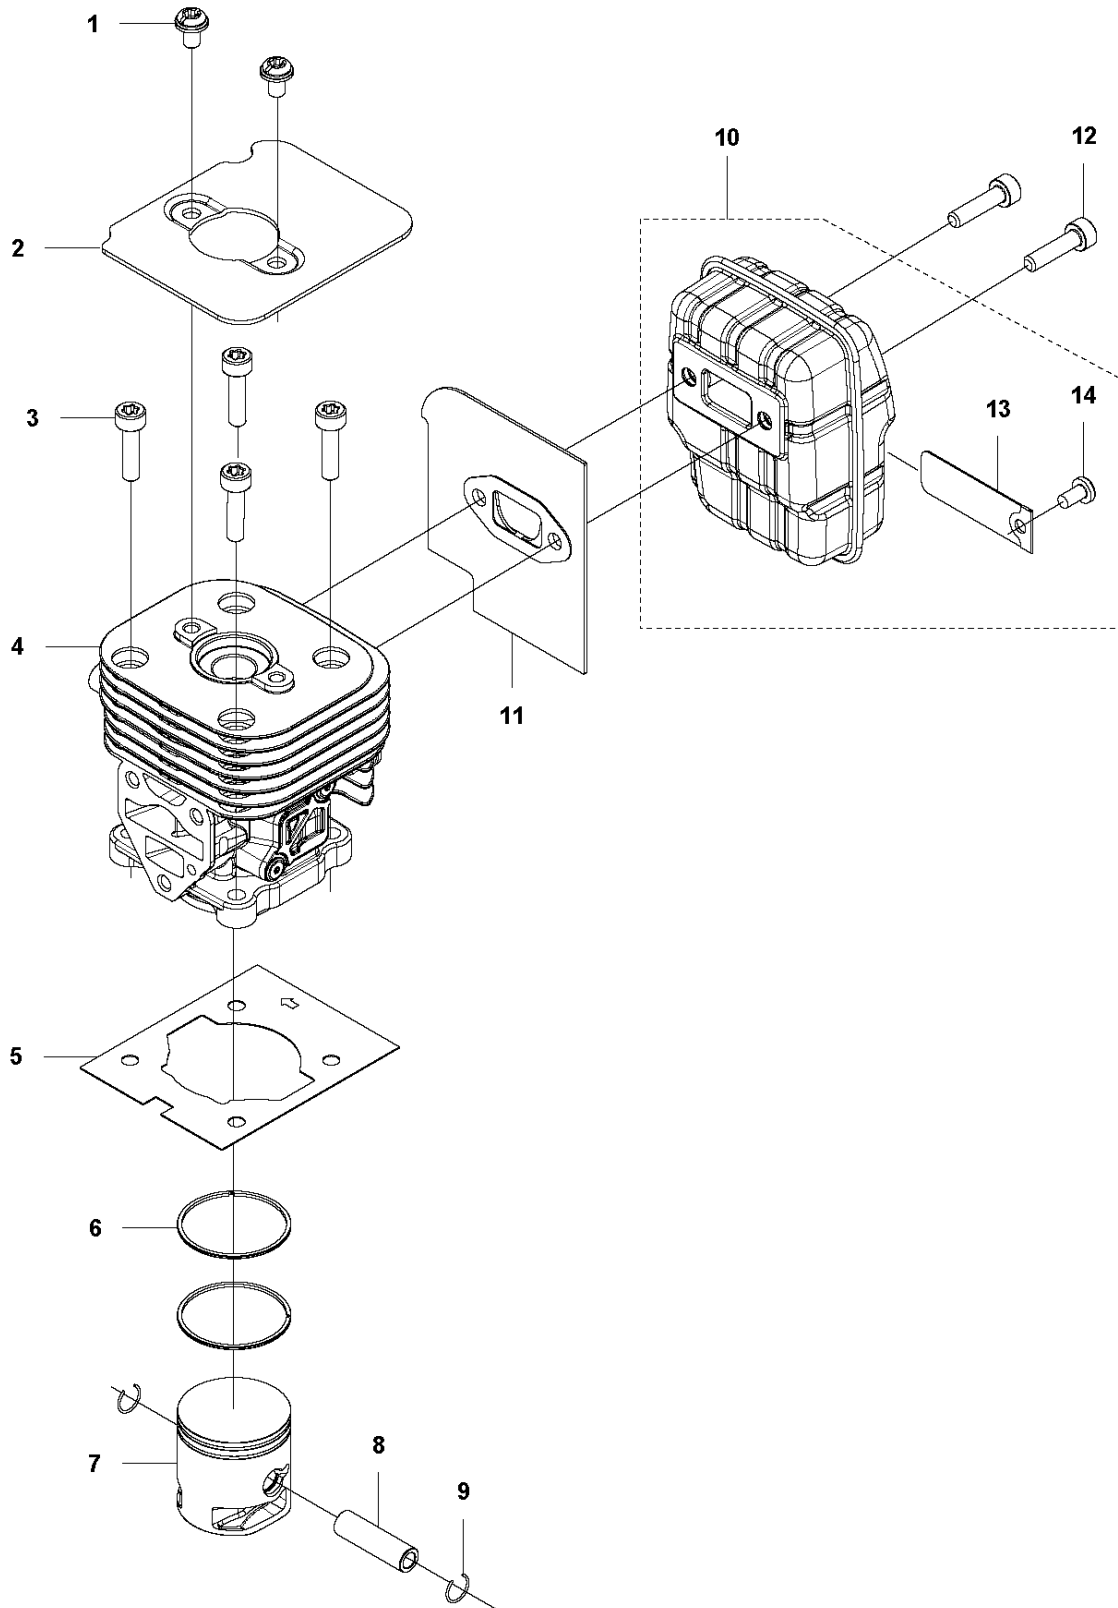

M 524, 525
CYLINDER PISTON & MUFFLER

CYLINDER, PISTON & MUFFLER

525 RJX, 2013-03

Ref	Part no.	Description	Remark	Qty	Kit
1	544 25 68-01	SCREW		2	
2	578 78 53-01	PLATE		1	
3	504 11 43-01	SCREW		4	
4	577 97 90-01	CYLINDER		1	
5	576 39 87-02	GASKET		1	
6	506 61 81-01	RING		2	
7	577 91 74-01	PISTON		1	
8	505 04 07-01	PIN		1	
9	505 04 52-01	RING		2	
10	585 24 86-01	MUFFLER		1	
10	585 03 29-01	MUFFLER ASSY	Australia / New Zealand	1	
11	578 40 81-01	GASKET		1	
12	504 11 43-01	SCREW		2	
13	580 51 44-01	SPARK ARRESTER		1	10
14	729 57 74-05	SCREW CRPANT		1	10