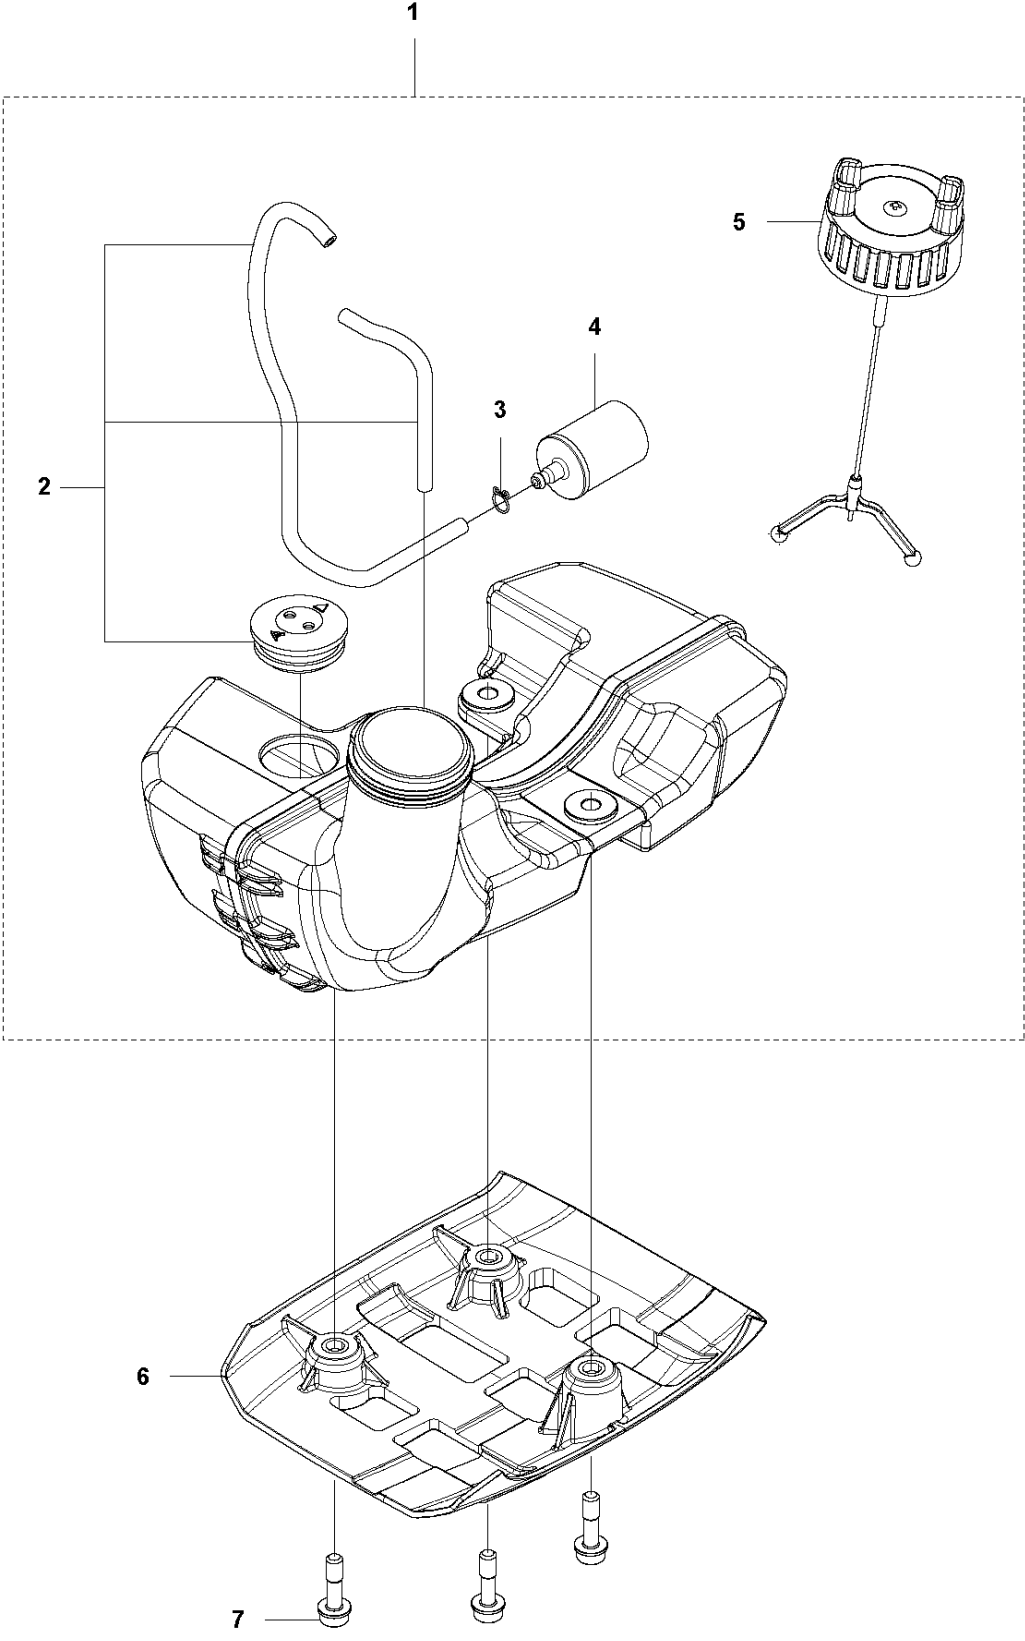

K2 524L, 525LK, RJX, RX, RXT, RK
FUEL TANK

FUEL TANK

525 RJX, 2013-03

Ref	Part no.	Description	Remark	Qty	Kit
1	576 40 51-02	FUEL TANK		1	
2	577 50 99-03	PIPE		1	1
3	506 70 70-01	CLIP		1	1
4	503 44 32-01	FILTER		1	1
5	579 64 57-03	TANK CAP		1	1
6	576 40 49-01	SKID PLATE		1	
7	577 81 54-01	BOLT		1