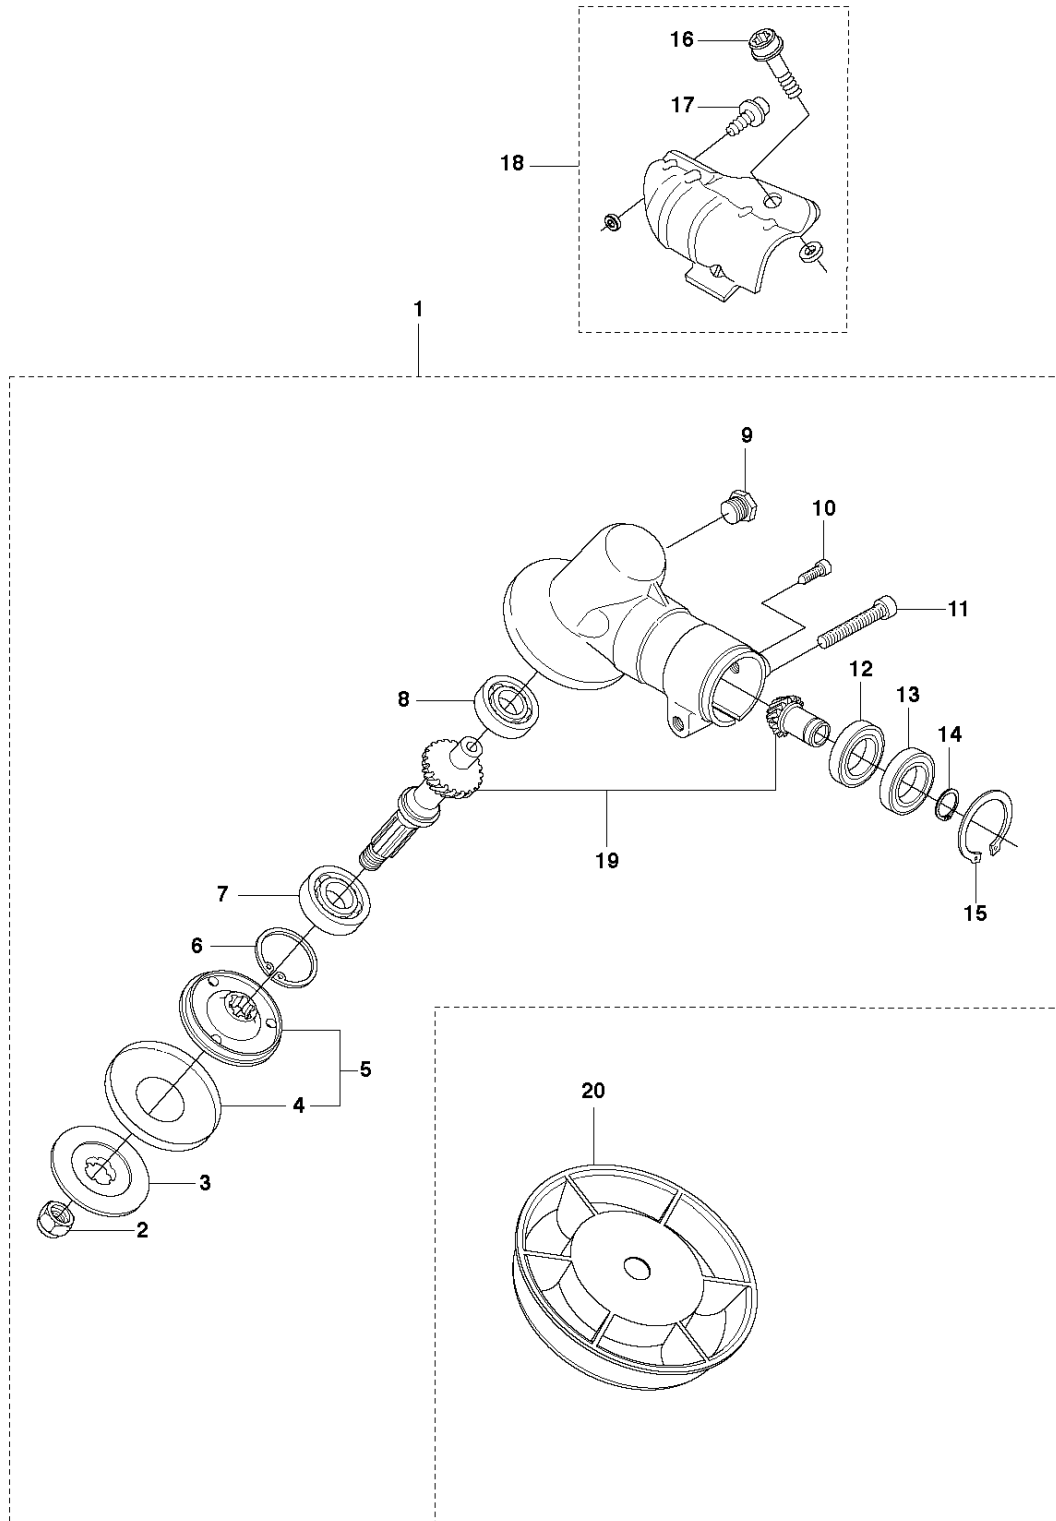

A1 524L, 525L, LS, LK, RJX, RJD, RS, RX, RXT, RK
BEVEL GEAR

BEVEL GEAR

525 RJX, 2013-03

Ref	Part no.	Description	Remark	Qty	Kit
1	537 19 92-02	BEVEL GEAR ASSY		1	
2	503 85 63-01	NUT		1	1
3	537 28 56-01	SUPPORT FLANGE		1	1
4	537 29 26-01	CUP		1	1
5	537 23 49-01	DRIVER ASSY		1	1
6	735 31 28-10	CIRCLIP		1	1
7	503 25 24-01	BALL BEARING		1	1
8	738 21 98-00	BALL BEARING		1	1
9	503 20 15-01	SCREW IHHM		1	1
10	503 20 14-12	SCREW IHSCFMO		1	1
11	503 20 07-25	SCREW IHSCFM		1	1
12	738 21 99-00	BALL BEARING		1	1
13	738 21 99-02	BALL BEARING		1	1
14	735 31 11-00	CIRCLIP		1	1
15	735 31 25-10	CIRCLIP		1	1
16	544 21 84-20	SCREW ITXSCM		1	18
17	501 98 10-01	SCREW ITXSCM		1	18
18	574 30 69-03	CLAMP		1	
19	537 04 10-01	GEAR WHEEL KIT		1	1
20	503 89 01-01	SUPPORT CUP		1