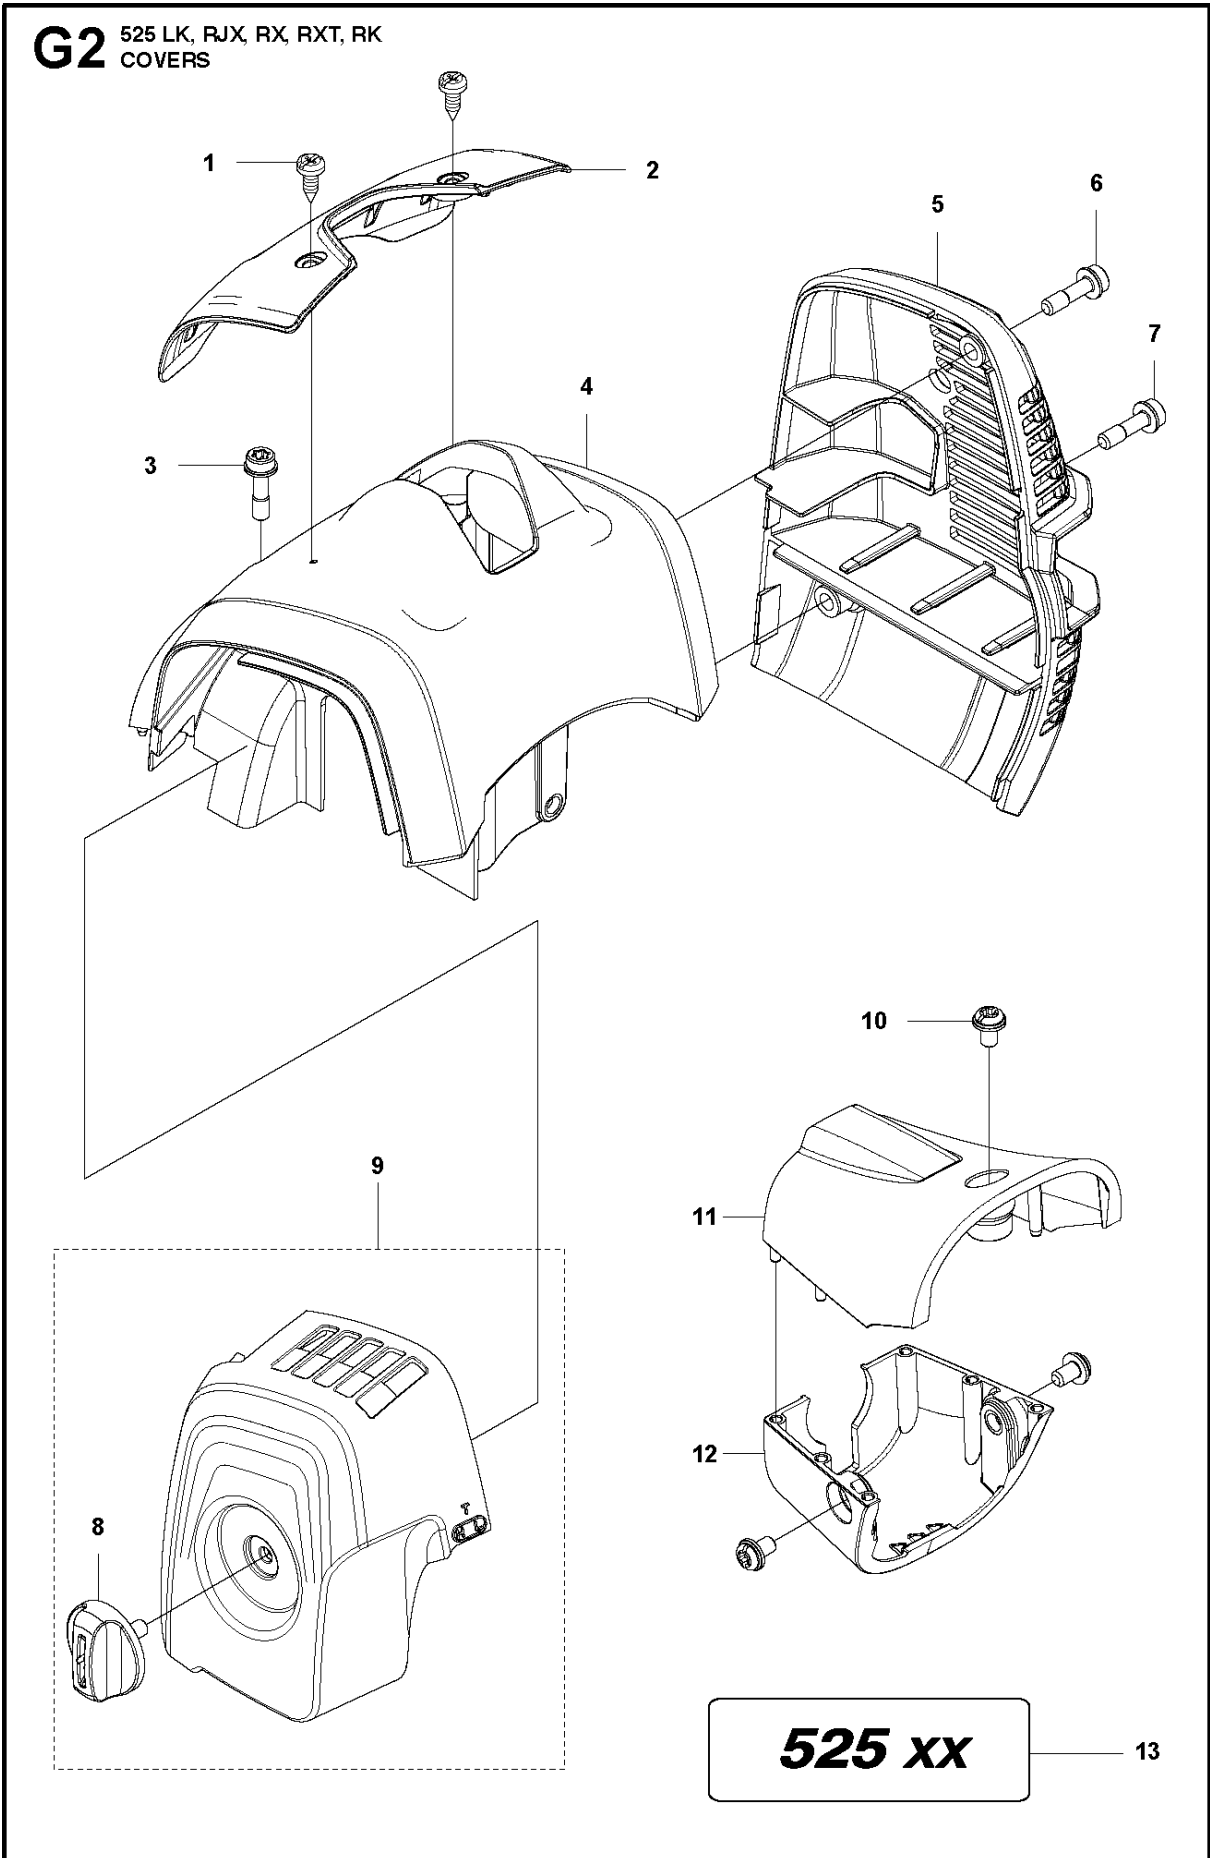

G2 525 LK, RJX, RX, RXT, RK
COVERS

525 xx

COVER

525 RJX, 2013-03

Ref	Part no.	Description	Remark	Qty	Kit
1	503 21 35-12	SCREW CCRPANT		2	
2	576 40 45-01	ARM PROTECTION		1	
3	577 81 54-01	BOLT		1	
4	576 40 43-01	CYLINDER COVER		1	
5	576 40 47-01	MUFFLER GUARD		1	
6	577 81 54-01	BOLT		1	
7	577 81 54-01	BOLT		1	
8	576 99 24-02	KNOB		1	9
9	581 04 73-01	FILTER COVER ASSY		1	
10	544 25 68-01	SCREW		3	
11	577 84 82-01	COVER		1	
12	577 84 81-01	COVER		1	
13	579 44 58-13	DECAL	525LK	1	
13	579 44 58-10	DECAL	525RJX	1	
13	579 44 58-07	DECAL	525RX	1	
13	579 44 58-08	DECAL	525RXT	1	
13	579 44 58-09	DECAL	525RK	1