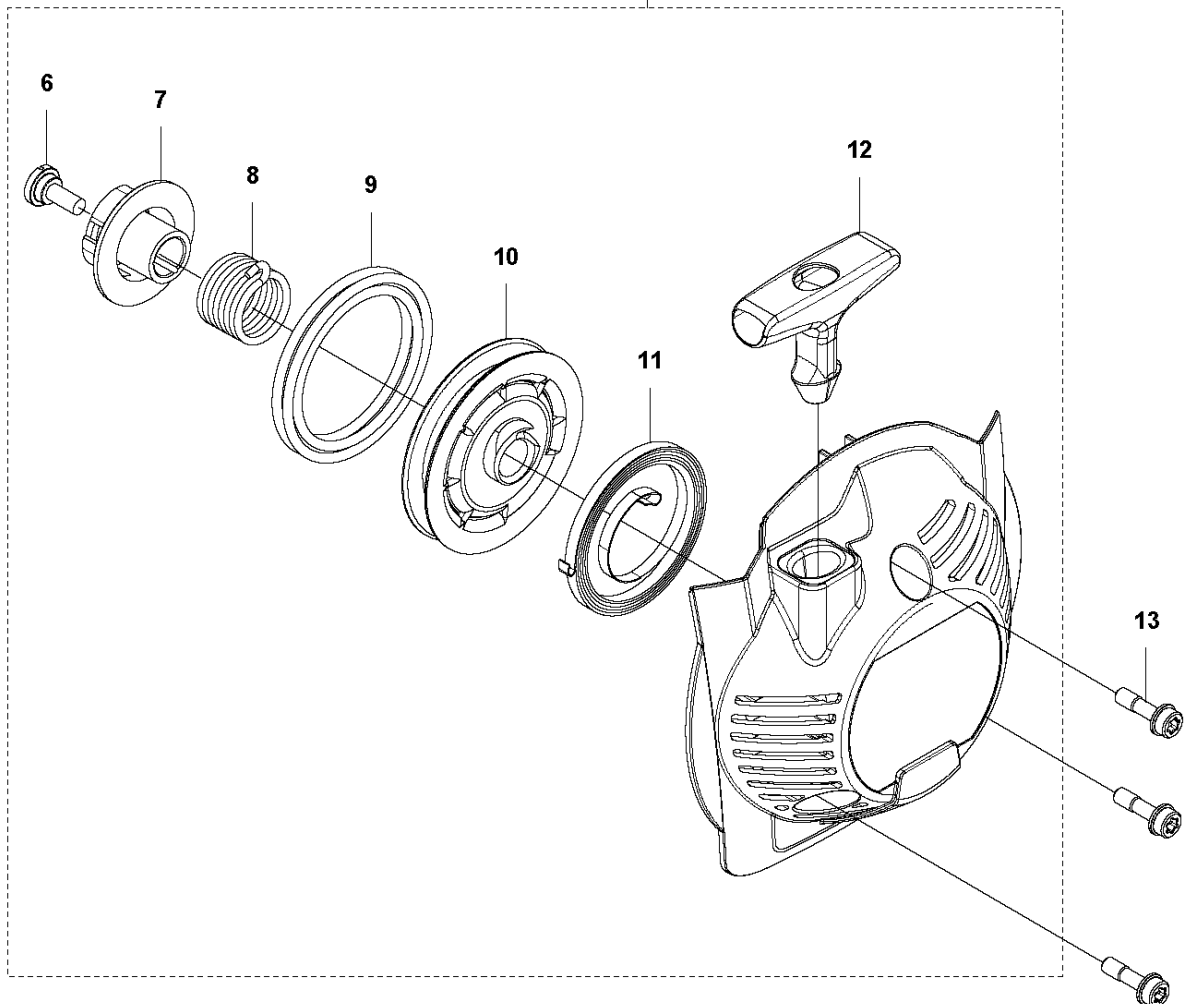

J2 525 LK, RJX, RXT, RX, RK
STARTER

STARTER

525 RJX, 2013-03

Ref	Part no.	Description	Remark	Qty	Kit
1	581 14 65-01	STARTER PULLEY		1	
2	521 60 04-01	E-RING		2	1
3	521 60 03-01	SPRING		2	1
4	521 60 02-01	RATCHET		2	1
5	577 84 92-01	STARTER ASSY		1	
6	521 60 00-01	SCREW		1	5
7	576 40 12-01	PULLEY		1	5
8	577 13 41-01	SPRING		1	5
9	577 84 87-01	ROPE		1	5
10	577 84 88-01	REEL		1	5
11	504 11 50-01	SPRING.SPIRAL		1	5
12	575 48 95-01	STARTER HANDLE		1	5
13	577 81 54-01	BOLT		3	
14	579 36 96-01	DECAL		1