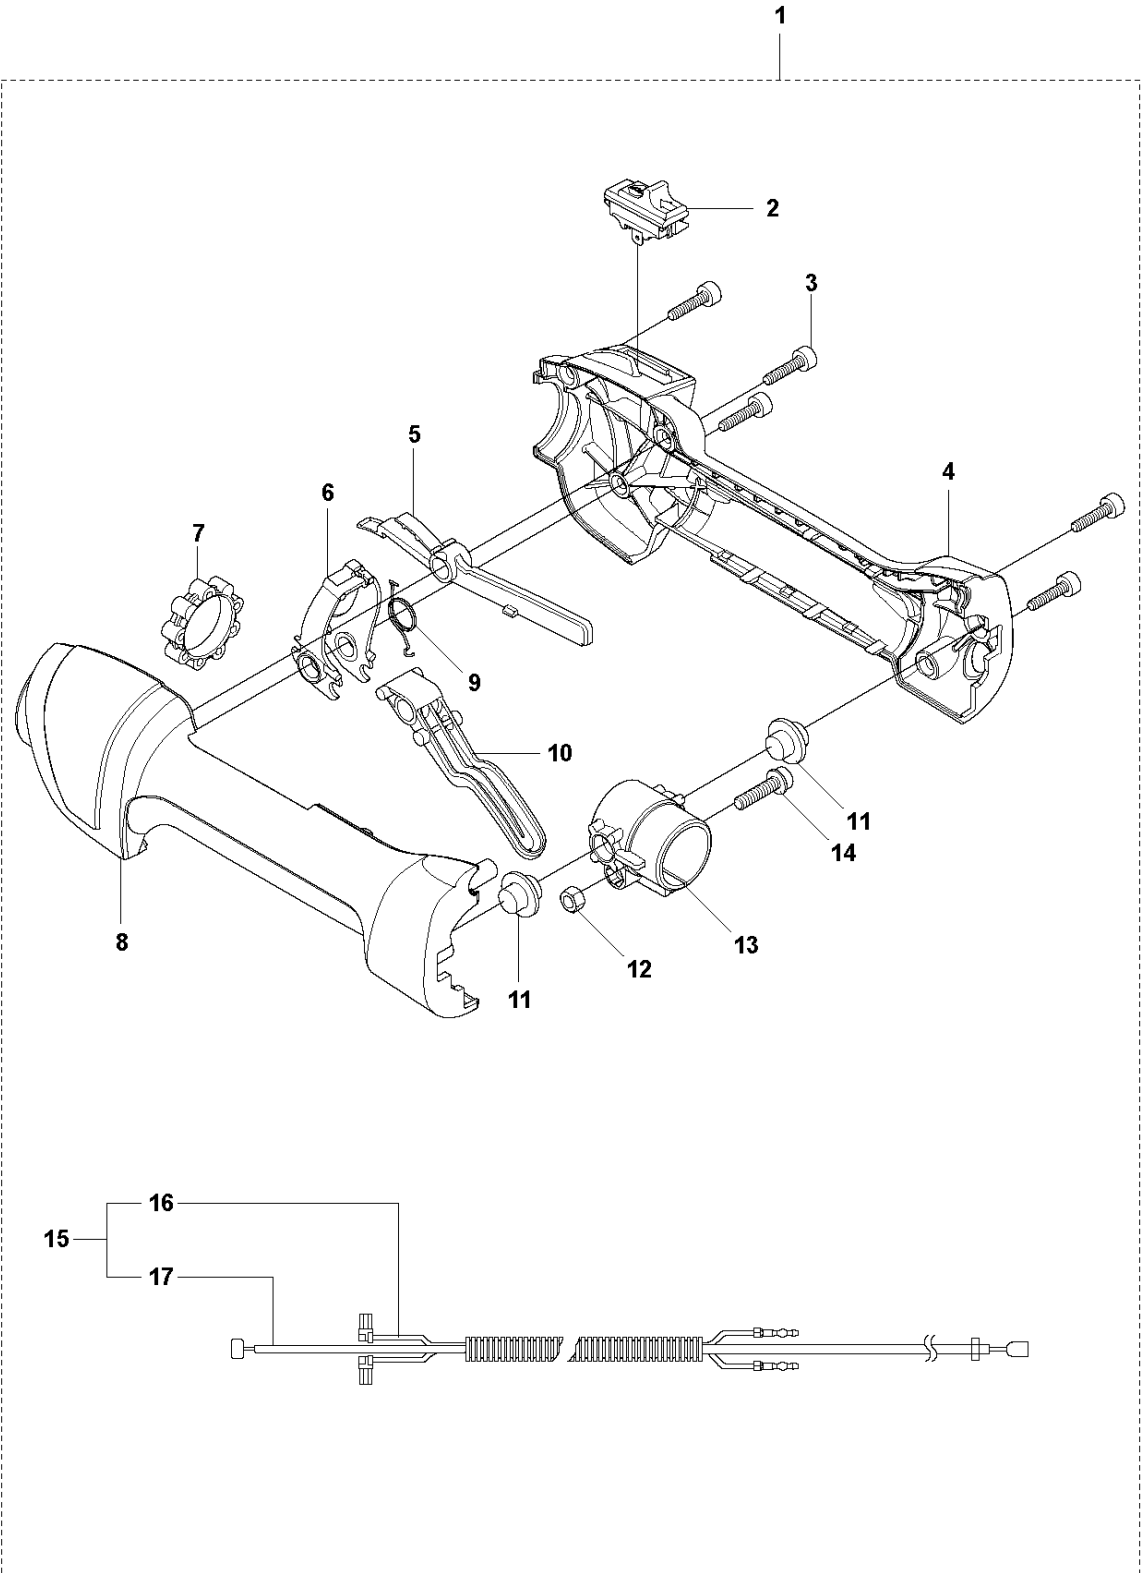

F 524L, 525L, LS, LST, LK, RJX, RJD
THROTTLE CONTROLS

THROTTLE CONTROLS

525 RJX, 2013-03

Ref	Part no.	Description	Remark	Qty	Kit
1	578 27 95-01	THROTTLE CONTROL	L, LS, LST, RJX	1	
1	578 27 95-02	THROTTLE CONTROL	LK, RJD, (LST Australia)	1	
2	537 41 90-01	SWITCH		1	1
3	575 96 05-01	SCREW IH SCT		5	1
4	544 23 84-01	HANDLE HALF	L, LS, LST, RJX	1	1
4	544 10 02-02	HANDLE HALF RIGHT	LK, RJD, (LST Australia)	1	1
5	503 87 80-01	THROTTLE LOCKOUT		1	1
6	503 91 81-01	THROTTLE LEVER		1	1
7	503 96 14-01	VIBRATION ABSORBER		1	1
8	544 23 85-01	HANDLE HALF	L, LS, LST, RJX	1	1
8	544 10 03-02	HANDLE HALF LEFT	LK, RJD, (LST Australia)	1	1
9	544 10 08-01	RECOIL SPRING		1	1
10	503 87 79-03	THROTTLE TRIGGER		1	1
11	544 10 17-03	DAMPER	L, LS, LST, RJX	2	1
11	544 10 17-02	RUBBER DAMPER	LK, RJD, (LST Australia)	2	1
12	731 23 14-01	HEXAGON NUT		1	1
13	544 11 21-01	RETAINER		1	1
14	506 68 90-01	BOLT		1	1
15	578 27 96-01	WIRING		1	1
16	502 53 16-01	SHORT CIRCUIT CABLE		1	1, 15
17	578 86 78-01	THROTTLE CABLE		1	1, 15