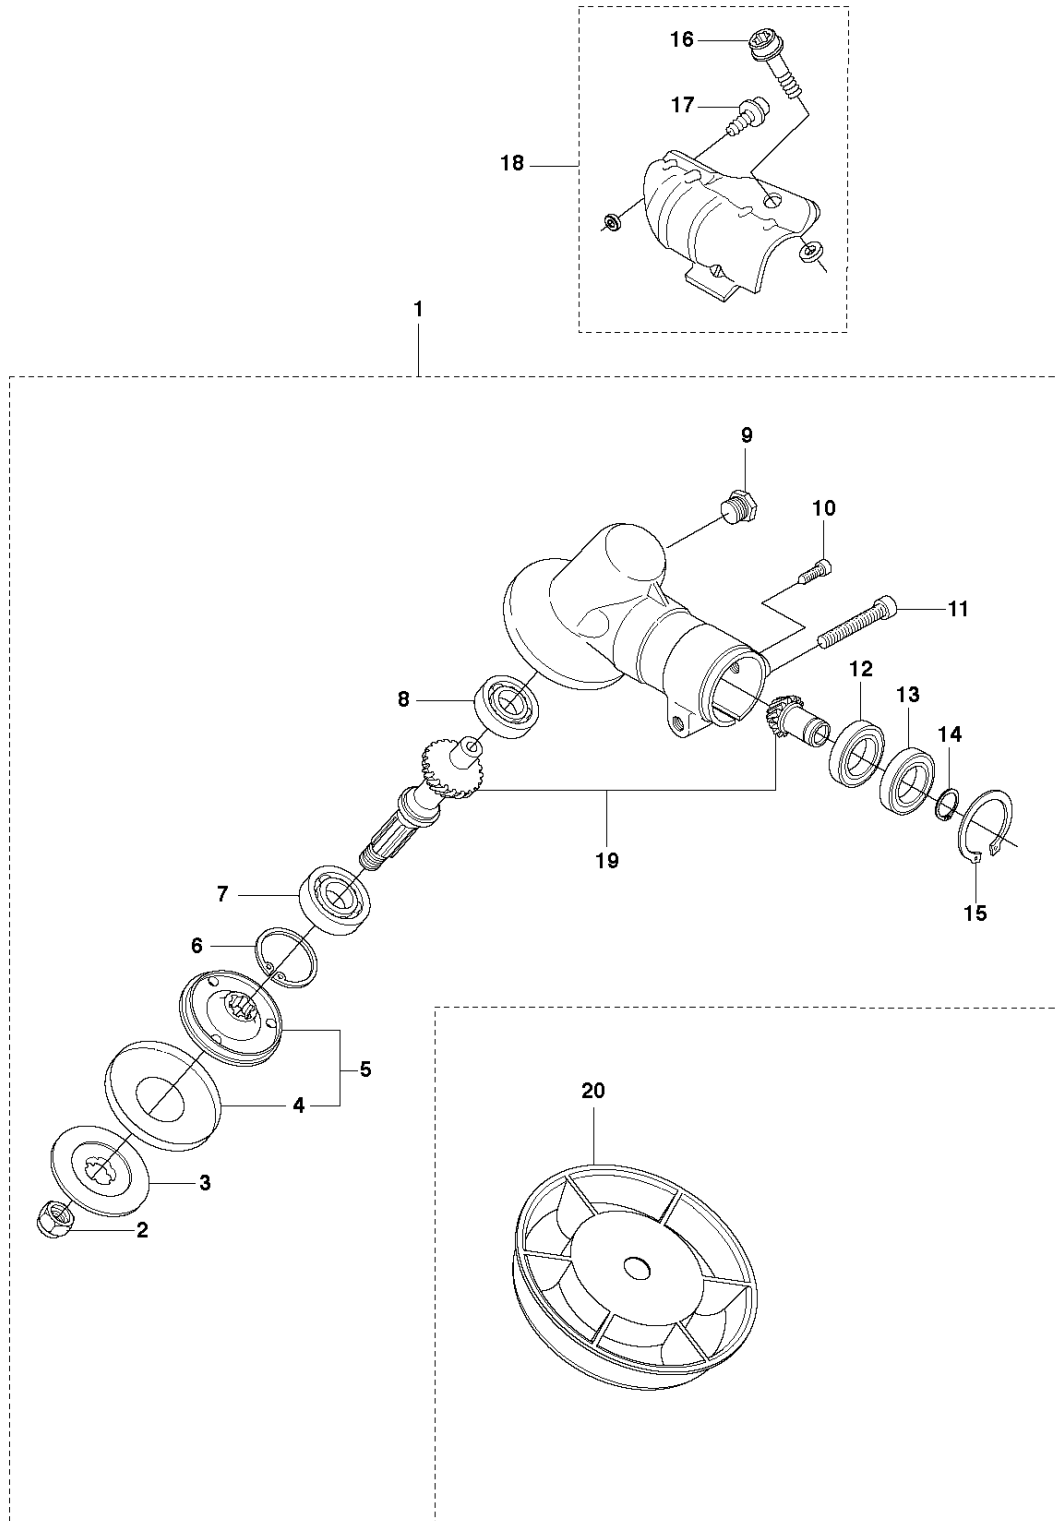

A1 524L, 525L, LS, LK, RJX, RJD, RS, RX, RXT, RK
BEVEL GEAR

BEVEL GEAR

525 RJD, 2013-03

Ref	Part no.	Description	Remark	Qty	Kit
1	537 19 92-02	BEVEL GEAR ASSY		1	
2	503 85 63-01	NUT		1	1
3	537 28 56-01	SUPPORT FLANGE		1	1
4	537 29 26-01	CUP		1	1
5	537 23 49-01	DRIVER ASSY		1	1
6	735 31 28-10	CIRCLIP		1	1
7	503 25 24-01	BALL BEARING		1	1
8	738 21 98-00	BALL BEARING		1	1
9	503 20 15-01	SCREW IHHM		1	1
10	503 20 14-12	SCREW IHSCFMO		1	1
11	503 20 07-25	SCREW IHSCFM		1	1
12	738 21 99-00	BALL BEARING		1	1
13	738 21 99-02	BALL BEARING		1	1
14	735 31 11-00	CIRCLIP		1	1
15	735 31 25-10	CIRCLIP		1	1
16	544 21 84-20	SCREW ITXSCM		1	18
17	501 98 10-01	SCREW ITXSCM		1	18
18	574 30 69-03	CLAMP		1	
19	537 04 10-01	GEAR WHEEL KIT		1	1
20	503 89 01-01	SUPPORT CUP		1