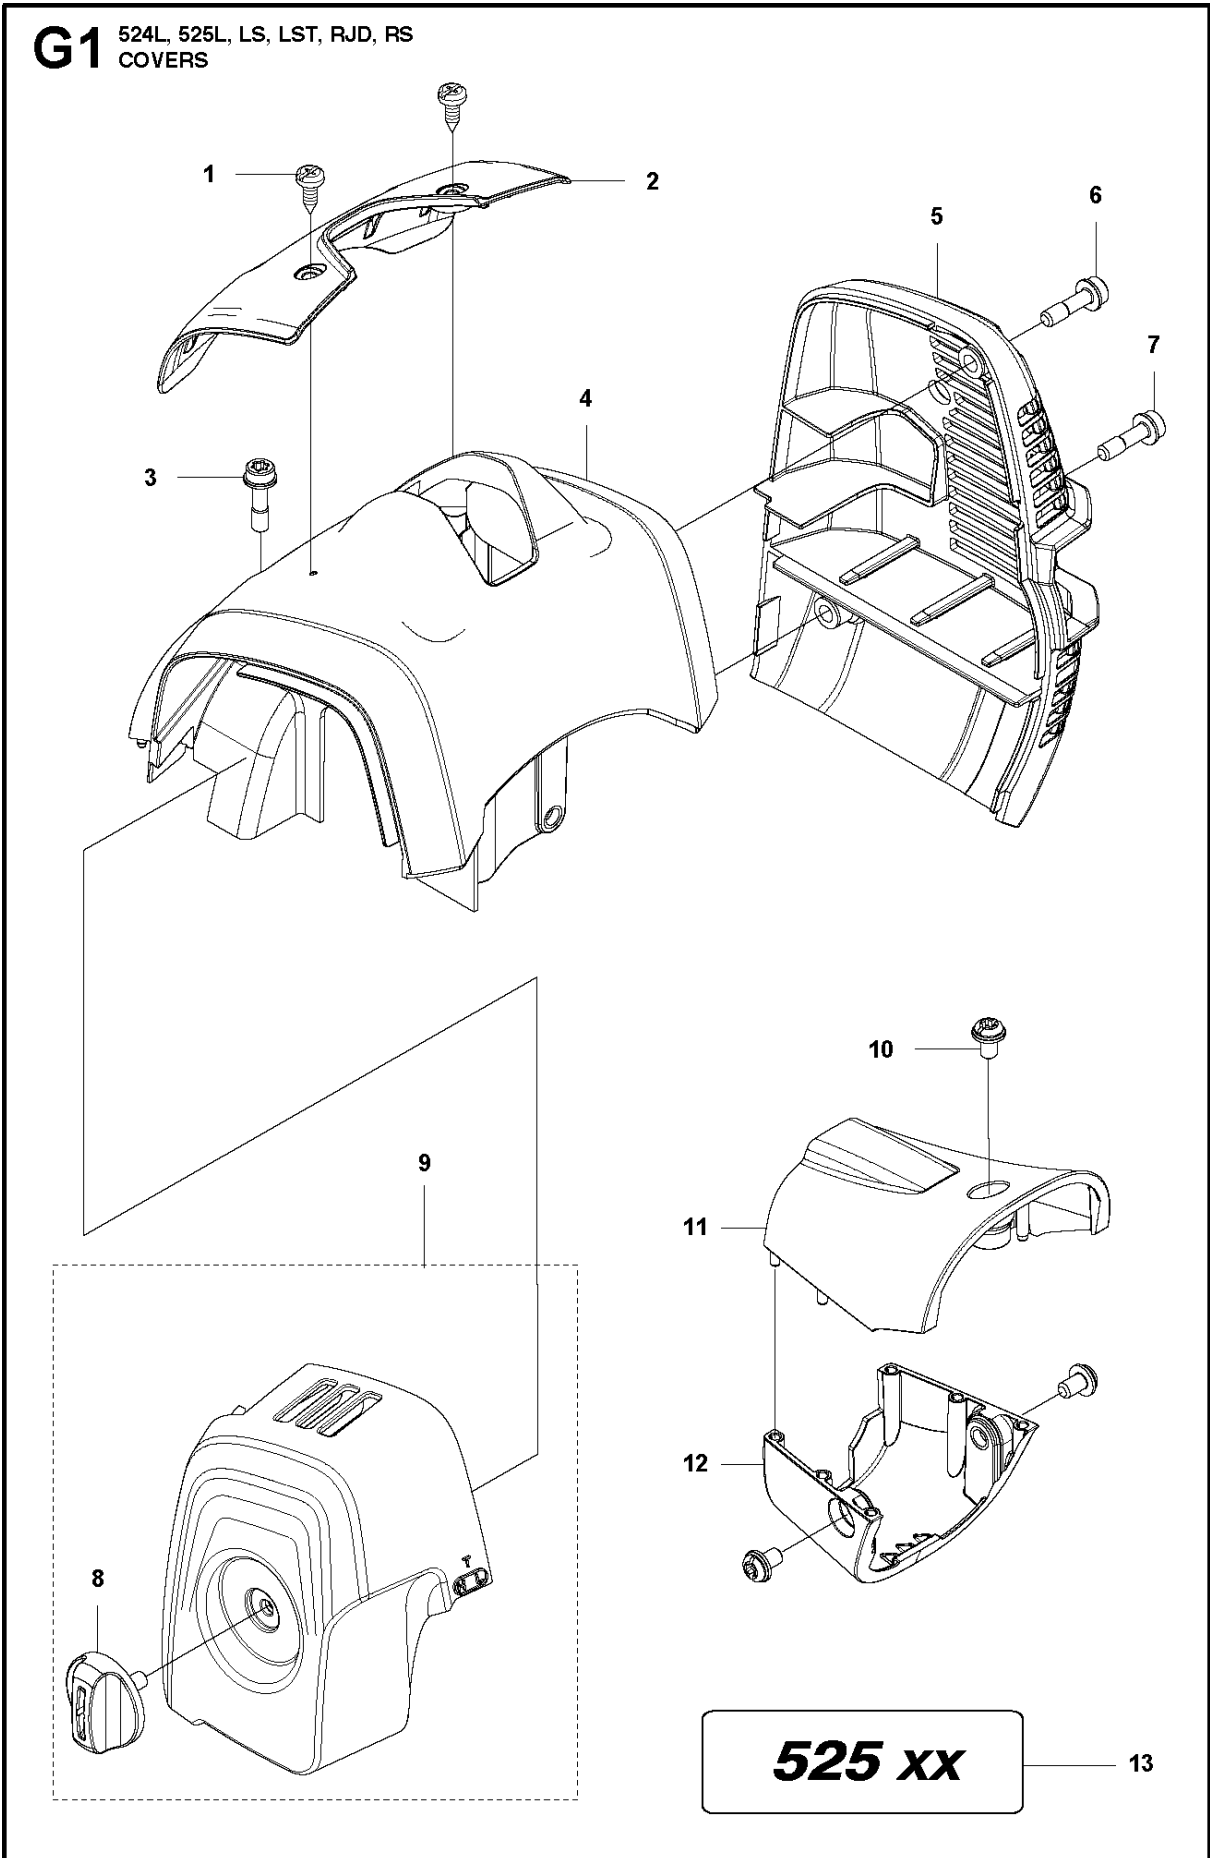

G1 524L, 525L, LS, LST, RJD, RS
COVERS

COVER

525 RJD, 2013-03

Ref	Part no.	Description	Remark	Qty	Kit
1	503 21 35-12	SCREW CCRPANT		2	
2	576 40 45-01	ARM PROTECTION		1	
3	577 81 54-01	BOLT		1	
4	576 40 43-01	CYLINDER COVER		1	
5	576 40 47-01	MUFFLER GUARD		1	
6	577 81 54-01	BOLT		1	
7	577 81 54-01	BOLT		1	
8	576 99 24-02	KNOB		1	9
9	578 40 88-01	FILTER COVER		1	
10	544 25 68-01	SCREW		3	
11	577 84 82-01	COVER		1	
12	577 84 81-01	COVER		1	
13	579 44 58-16	DECAL	525RJD	1