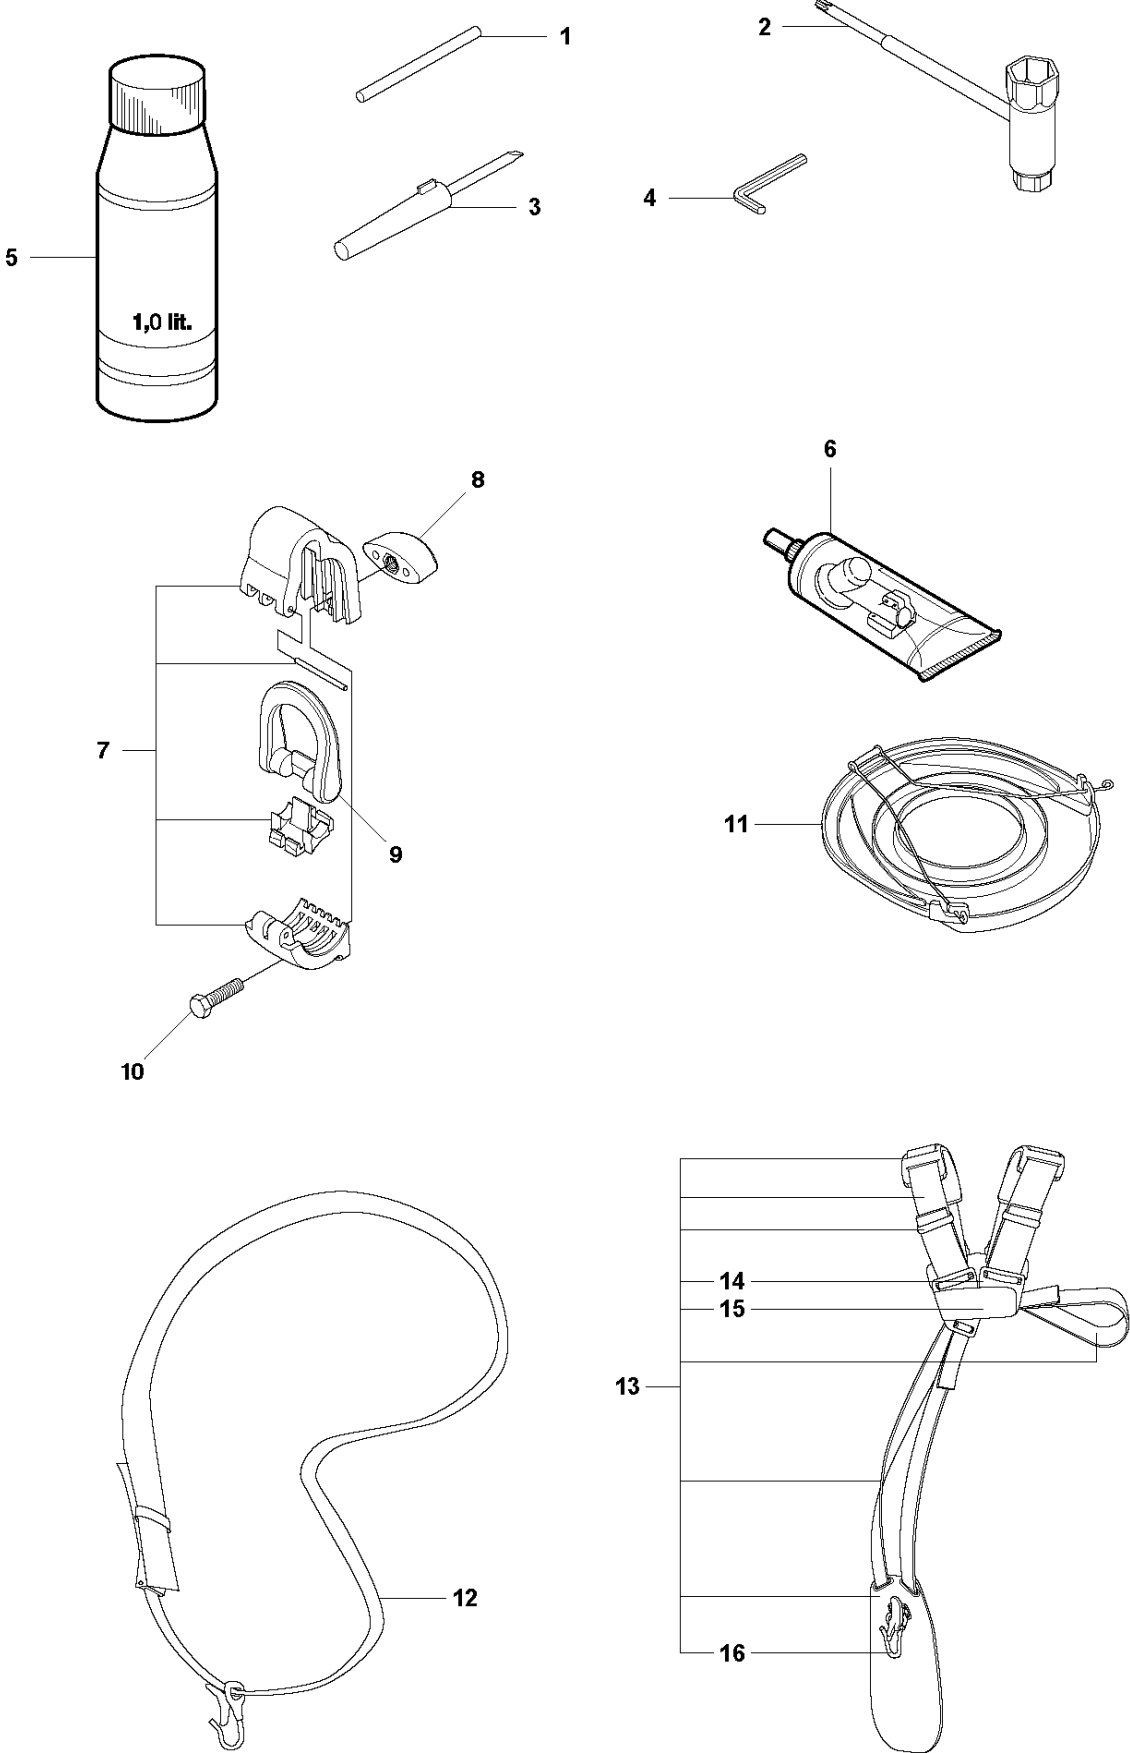

SPARE PARTS LIST

BRUSHCUTTERS/CLEARING SAWS

525 RJD, 2013-03

R2 524L, 525L, LS, LST, LK, RJX, RJD, RS, RX, RXT, RK
ACCESSORIES

ACCESSORIES

525 RJD, 2013-03

Ref	Part no.	Description	Remark	Qty	Kit
1	502 28 59-01	STOP		1	
2	575 73 82-02	COMBINATION WRENCH		1	
3	501 60 02-03	SCREWDRIVER		1	
4	502 21 58-01	L-NYCKEL		1	
5	531 00 92-48	FILTER OIL		1	
6	503 97 64-01	GREASE		1	
7	537 35 36-01	LOOP		1	
8	537 13 04-02	KNOB		1	7
9	537 35 01-01	LOOP		1	7
10	725 23 31-51	SCREW		1	7
11	537 31 29-01	TRANSPORT GUARD	200 - 275mm	1	
12	537 21 62-01	HARNESS		1	
12	537 21 62-02	HARNESS	USA	1	
13	537 21 63-01	HARNESS		1	
13	537 21 63-02	HARNESS	USA	1	
14	503 73 40-01	FRONT PIECE		1	13
15	503 73 41-02	FRONT PIECE		1	13
16	502 02 28-02	WELT HOOK		1	13

Q 524, 525
CARBURETOR

CARBURETOR

525 RJD, 2013-03

Ref	Part no.	Description	Remark	Qty	Kit
1	520 97 63-01	SCREW		1	
2	577 81 57-01	SCREW		1	
3	513 59 32-01	SPRING		1	
4	579 19 06-01	COVER		1	
5	520 95 48-01	GASKET		1	
6	502 21 36-01	DIAPHRAGM PUMP		1	
7	513 40 08-01	SWIVEL		1	
8	516 52 42-01	WASHER		1	
9	506 73 86-01	RING		1	
10	579 19 07-01	SHAFT		1	
11	577 81 55-01	SPRING		1	
12	520 75 98-01	SCREW		1	
13	520 97 86-01	VALVE		1	
14	520 95 70-01	SCREEN		1	
15	505 05 79-01	SPRING		1	
16	584 90 12-01	PISTON ASSY		1	
17	520 75 98-01	SCREW		1	
18	579 19 08-01	LEVER		1	
19	505 05 65-01	RING		1	
20	579 19 10-01	SHAFT		1	
21	516 52 42-01	WASHER		1	
22	584 90 13-01	LEVER		1	
23	579 19 11-01	SPRING		1	
24	520 75 98-01	SCREW		1	
25	581 15 49-01	VALVE		1	
26	578 89 54-01	SPRING		1	
27	520 97 74-01	PIN		1	
28	577 80 72-01	LEVER		1	
29	521 08 54-01	VALVE.INLET		1	
30	577 80 71-01	SCREW		1	
31	516 97 21-01	GASKET METERI		1	
32	577 80 70-01	DIAPHRAGM		1	
33	514 18 92-01	COVER		1	
34	520 97 88-01	SCREW ASSY		4	
35	514 24 26-01	BALL		1	
36	514 24 33-01	SPRING.CHOKE		1	
37	580 68 48-01	GASKET KIT	Coomopes by item 5, 6, 31 and 32	1	