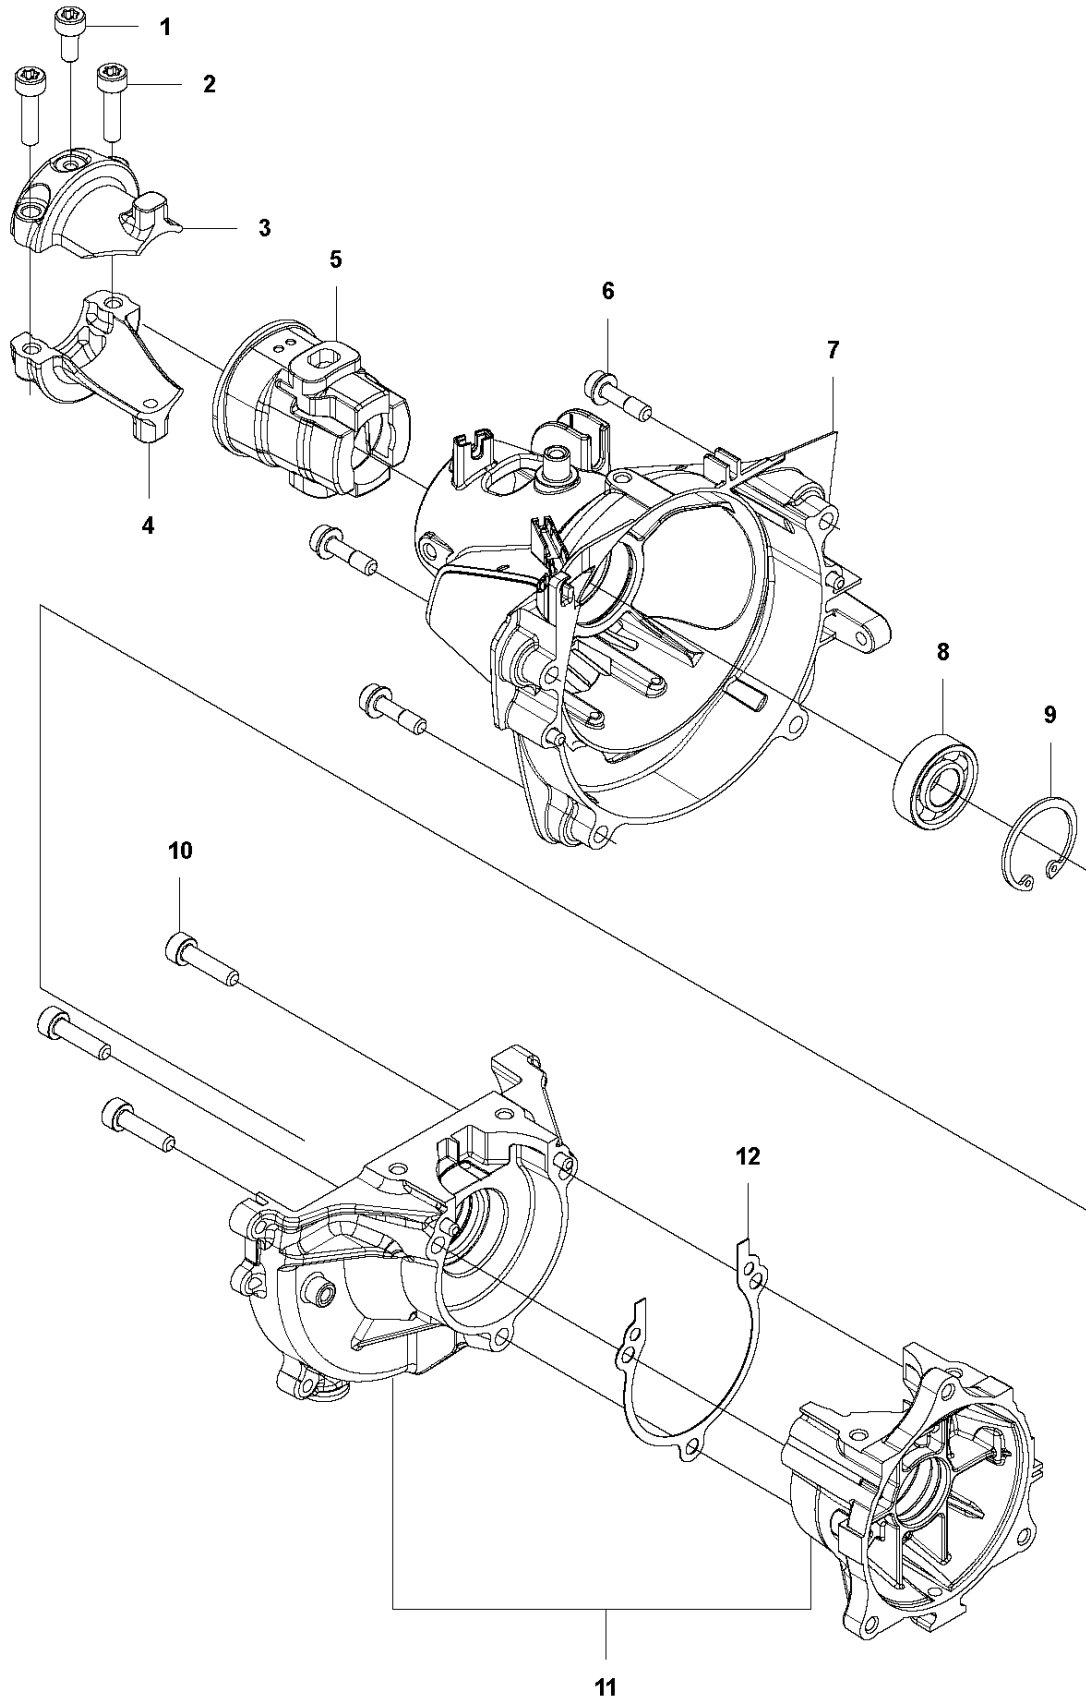

N 524, 525
CRANK CASE

CRANKCASE

525 RJD, 2013-03

Ref	Part no.	Description	Remark	Qty	Kit
1	529 26 81-01	BOLT		1	
2	577 94 20-01	BOLT		2	
3	576 42 07-02	BRACKET		1	
4	576 42 08-02	BRACKET		1	
5	576 42 05-01	CUSHION		1	
6	577 81 54-01	BOLT		4	
7	576 40 41-01	HOUSING		1	
8	525 95 32-01	BEARING		1	
9	506 60 99-01	RING		1	
10	504 11 43-01	SCREW		3	
11	581 30 86-01	CRANKCASE		1	
12	576 39 95-02	GASKET		1