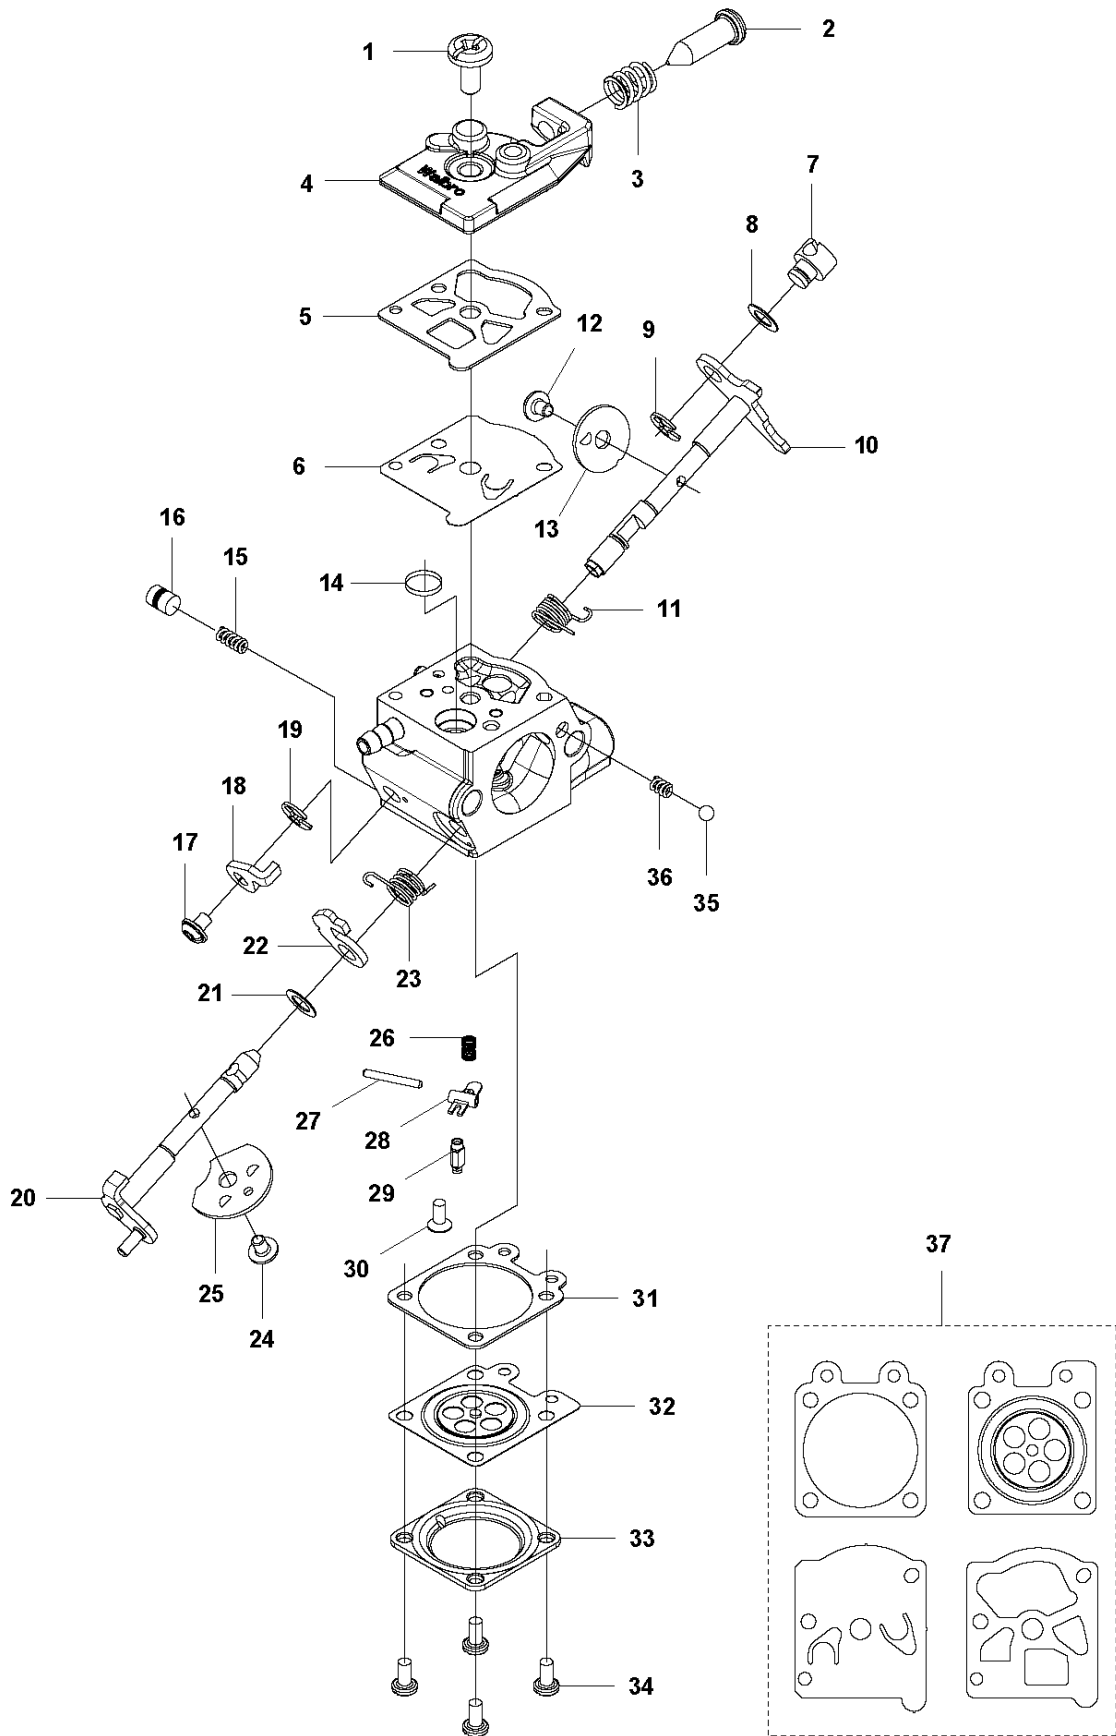

A1 524L, 525L, LS, LK, RJX, RJD, RS, RX, RXT, RK
BEVEL GEAR

BEVEL GEAR

525 RJD, 2013-03

Ref	Part no.	Description	Remark	Qty	Kit
1	537 19 92-02	BEVEL GEAR ASSY		1	
2	503 85 63-01	NUT		1	1
3	537 28 56-01	SUPPORT FLANGE		1	1
4	537 29 26-01	CUP		1	1
5	537 23 49-01	DRIVER ASSY		1	1
6	735 31 28-10	CIRCLIP		1	1
7	503 25 24-01	BALL BEARING		1	1
8	738 21 98-00	BALL BEARING		1	1
9	503 20 15-01	SCREW IHHM		1	1
10	503 20 14-12	SCREW IHSCFMO		1	1
11	503 20 07-25	SCREW IHSCFM		1	1
12	738 21 99-00	BALL BEARING		1	1
13	738 21 99-02	BALL BEARING		1	1
14	735 31 11-00	CIRCLIP		1	1
15	735 31 25-10	CIRCLIP		1	1
16	544 21 84-20	SCREW ITXSCM		1	18
17	501 98 10-01	SCREW ITXSCM		1	18
18	574 30 69-03	CLAMP		1	
19	537 04 10-01	GEAR WHEEL KIT		1	1
20	503 89 01-01	SUPPORT CUP		1	

Q 524, 525
CARBURETOR

CARBURETOR

525 RJD, 2013-03

Ref	Part no.	Description	Remark	Qty	Kit
1	520 97 63-01	SCREW		1	
2	577 81 57-01	SCREW		1	
3	513 59 32-01	SPRING		1	
4	579 19 06-01	COVER		1	
5	520 95 48-01	GASKET		1	
6	502 21 36-01	DIAPHRAGM PUMP		1	
7	513 40 08-01	SWIVEL		1	
8	516 52 42-01	WASHER		1	
9	506 73 86-01	RING		1	
10	579 19 07-01	SHAFT		1	
11	577 81 55-01	SPRING		1	
12	520 75 98-01	SCREW		1	
13	520 97 86-01	VALVE		1	
14	520 95 70-01	SCREEN		1	
15	505 05 79-01	SPRING		1	
16	584 90 12-01	PISTON ASSY		1	
17	520 75 98-01	SCREW		1	
18	579 19 08-01	LEVER		1	
19	505 05 65-01	RING		1	
20	579 19 10-01	SHAFT		1	
21	516 52 42-01	WASHER		1	
22	584 90 13-01	LEVER		1	
23	579 19 11-01	SPRING		1	
24	520 75 98-01	SCREW		1	
25	581 15 49-01	VALVE		1	
26	578 89 54-01	SPRING		1	
27	520 97 74-01	PIN		1	
28	577 80 72-01	LEVER		1	
29	521 08 54-01	VALVE.INLET		1	
30	577 80 71-01	SCREW		1	
31	516 97 21-01	GASKET METERI		1	
32	577 80 70-01	DIAPHRAGM		1	
33	514 18 92-01	COVER		1	
34	520 97 88-01	SCREW ASSY		4	
35	514 24 26-01	BALL		1	
36	514 24 33-01	SPRING.CHOKE		1	
37	580 68 48-01	GASKET KIT	Coomopes by item 5, 6, 31 and 32	1	