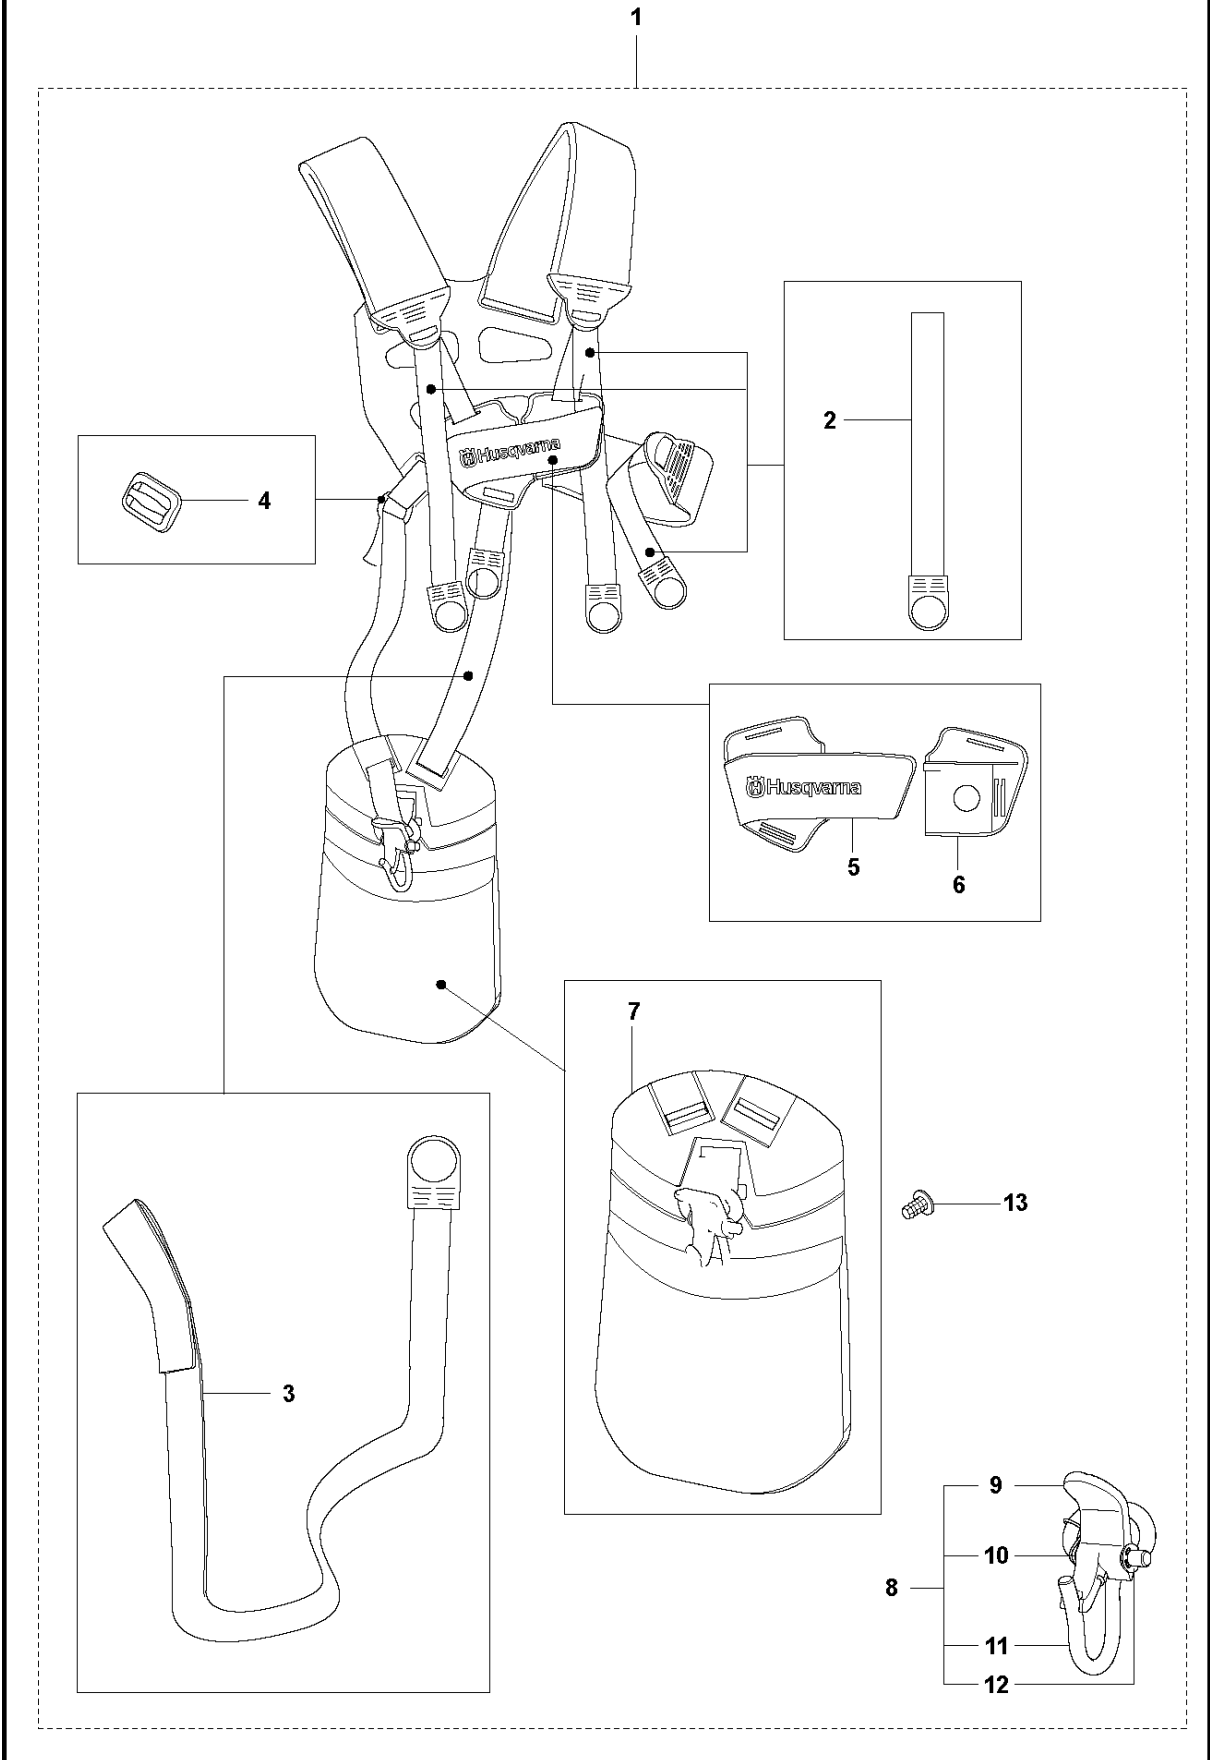

S Duo Balance
HARNESS

HARNES

525 RJD, 2013-03

Ref	Part no.	Description	Remark	Qty	Kit
1	537 27 57-01	HARNES		1	
1	537 27 57-03	HARNES	US	1	1
2	503 99 61-01	BAND		3	1
3	503 99 61-03	BAND		1	1
4	537 11 35-01	RETAINER		1	1
5	537 28 84-01	FRONT PIECE		1	1
6	537 28 83-01	FRONT PIECE		1	1
7	537 27 59-01	HIP PAD		1	1
8	502 02 28-01	HOOK		1	1
9	502 02 30-02	LOCK		1	1,8
10	502 02 38-01	SPRING		1	1,8
11	502 02 29-02	HOOK		1	1,8
12	735 31 09-20	E-CLIP		1	1,8
13	537 17 54-01	HIP PAD		3	1