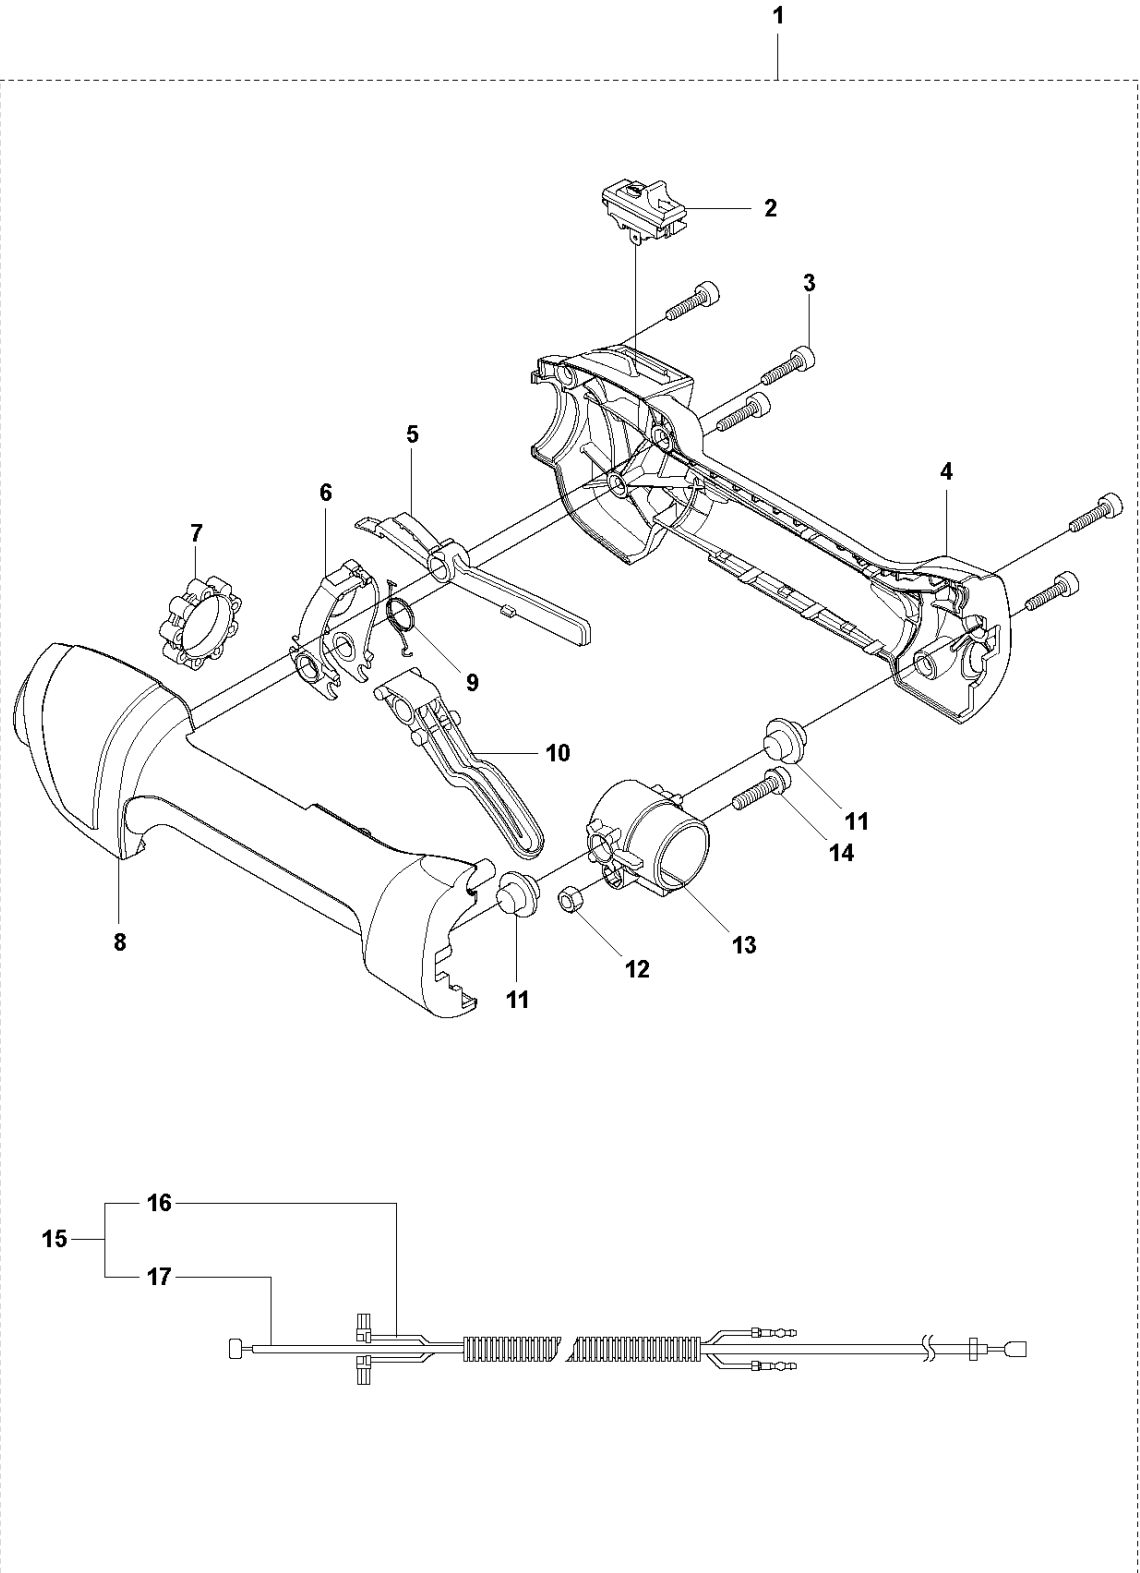

F 524L, 525L, LS, LST, LK, RJX, RJD
THROTTLE CONTROLS

THROTTLE CONTROLS

525 RJD, 2013-03

Ref	Part no.	Description	Remark	Qty	Kit
1	578 27 95-02	THROTTLE CONTROL	LK, RJD, (LST Australia)	1	
2	537 41 90-01	SWITCH		1	1
3	575 96 05-01	SCREW IHSCT		5	1
4	544 10 02-02	HANDLE HALF RIGHT	LK, RJD, (LST Australia)	1	1
5	503 87 80-01	THROTTLE LOCKOUT		1	1
6	503 91 81-01	THROTTLE LEVER		1	1
7	503 96 14-01	VIBRATION ABSORBER		1	1
8	544 10 03-02	HANDLE HALF LEFT	LK, RJD, (LST Australia)	1	1
9	544 10 08-01	RECOIL SPRING		1	1
10	503 87 79-03	THROTTLE TRIGGER		1	1
11	544 10 17-02	RUBBER DAMPER	LK, RJD, (LST Australia)	2	1
12	731 23 14-01	HEXAGON NUT		1	1
13	544 11 21-01	RETAINER		1	1
14	506 68 90-01	BOLT		1	1
15	578 27 96-01	WIRING		1	1
16	502 53 16-01	SHORT CIRCUIT CABLE		1	1, 15
17	578 86 78-01	THROTTLE CABLE		1	1, 15