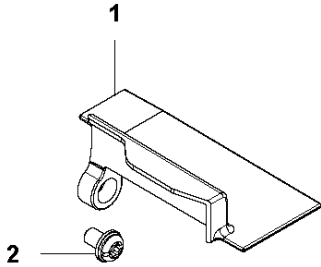

P 524, 525
CRANK SHAFT

CRANKSHAFT

525 RJD, 2013-03

Ref	Part no.	Description	Remark	Qty	Kit
1	576 40 46-01	MUFFLER		1	
2	544 25 68-01	SCREW		1	
3	506 68 94-01	KEY		1	
4	504 12 15-01	SEALING		2	
5	523 07 17-01	BEARING		2	
6	579 22 32-01	CRANKSHAFT		1	
7	576 40 27-01	BEARING		1