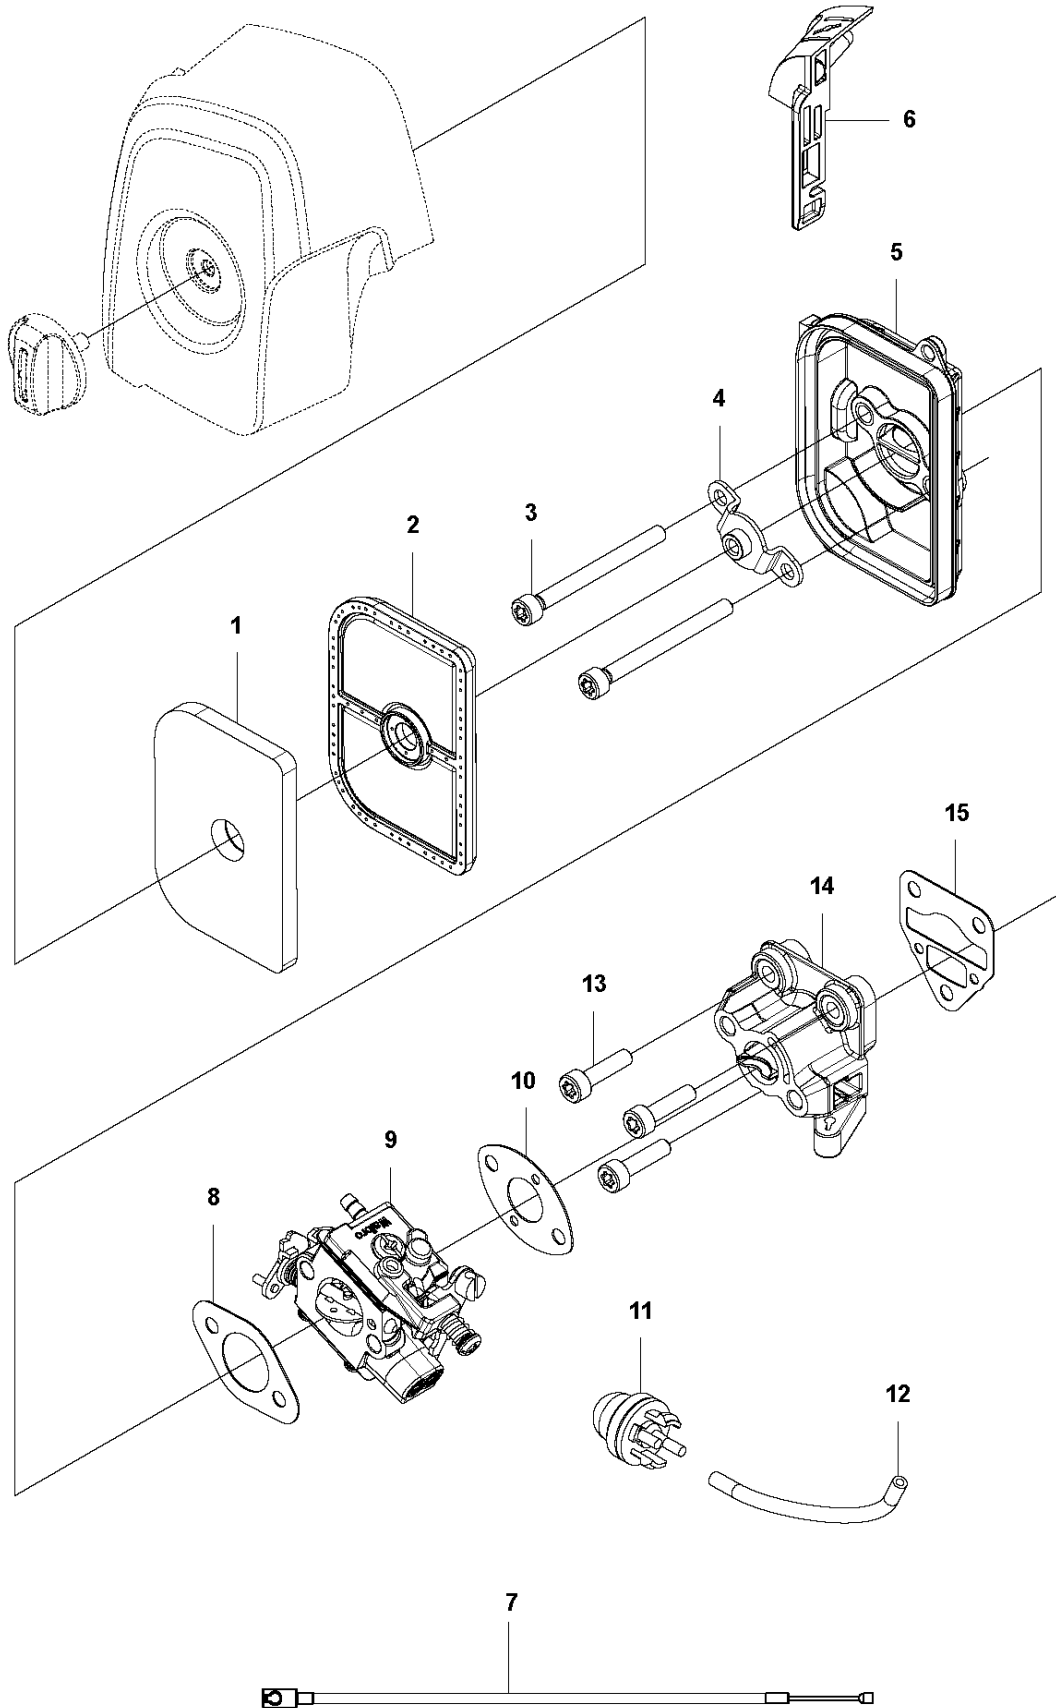

H1 524L, 525L, LS, LST, RJD, RS
CARBURETOR & AIRFILTER

CARBURETOR & AIR FILTER

525 RJD, 2013-03

Ref	Part no.	Description	Remark	Qty	Kit
1	577 85 15-01	AIR FILTER		1	
2	576 40 16-01	AIR FILTER		1	
3	580 46 72-01	BOLT		2	
4	580 43 79-01	PLATE		1	
5	577 85 13-01	FILTER HOUSING		1	
6	577 84 83-01	CHOKE CONTROL		1	
7	578 86 43-01	THROTTLE CABLE		1	
8	577 88 24-02	GASKET		1	
9	584 90 14-01	CARBURETTOR		1	
10	576 39 91-02	GASKET		1	
11	503 93 66-01	PRIMER HOUSING		1	
12	577 05 05-01	PIPE		1	
13	504 11 43-01	SCREW		3	
14	578 90 83-01	INSULATOR		1	
15	576 39 89-01	GASKET		1