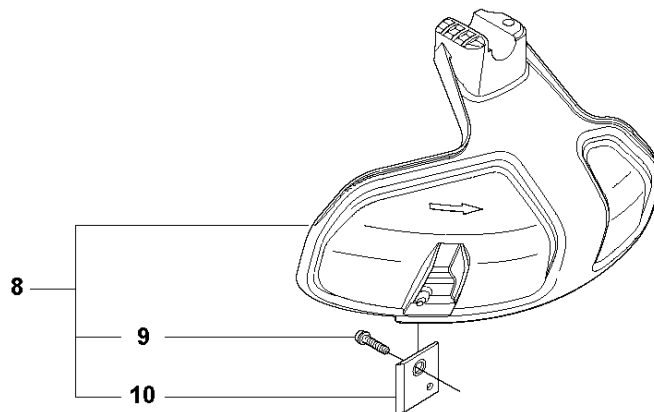

524L, 525L, LS, LST, LK, RJX, RJD, RS, RX, RXT, RK