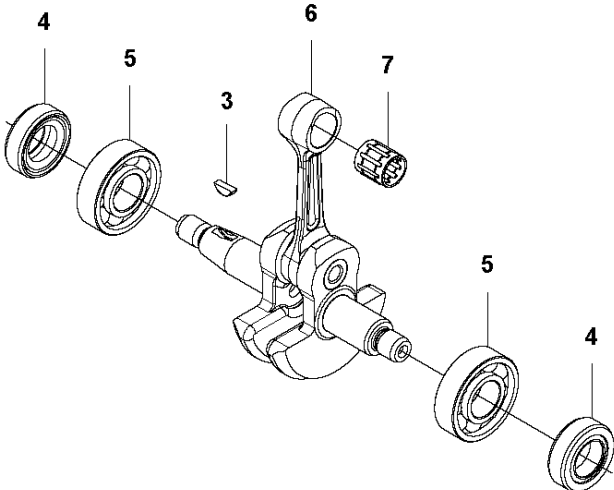

N 524, 525
CRANK CASE

CRANKCASE

525 RJD, 2013-03

Ref	Part no.	Description	Remark	Qty	Kit
1	529 26 81-01	BOLT		1	
2	577 94 20-01	BOLT		2	
3	576 42 07-02	BRACKET		1	
4	576 42 08-02	BRACKET		1	
5	576 42 05-01	CUSHION		1	
6	577 81 54-01	BOLT		4	
7	576 40 41-01	HOUSING		1	
8	525 95 32-01	BEARING		1	
9	506 60 99-01	RING		1	
10	504 11 43-01	SCREW		3	
11	581 30 86-01	CRANKCASE		1	
12	576 39 95-02	GASKET		1	

P 524, 525
CRANK SHAFT

CRANKSHAFT

525 RJD, 2013-03

Ref	Part no.	Description	Remark	Qty	Kit
1	576 40 46-01	MUFFLER		1	
2	544 25 68-01	SCREW		1	
3	506 68 94-01	KEY		1	
4	504 12 15-01	SEALING		2	
5	523 07 17-01	BEARING		2	
6	579 22 32-01	CRANKSHAFT		1	
7	576 40 27-01	BEARING		1	