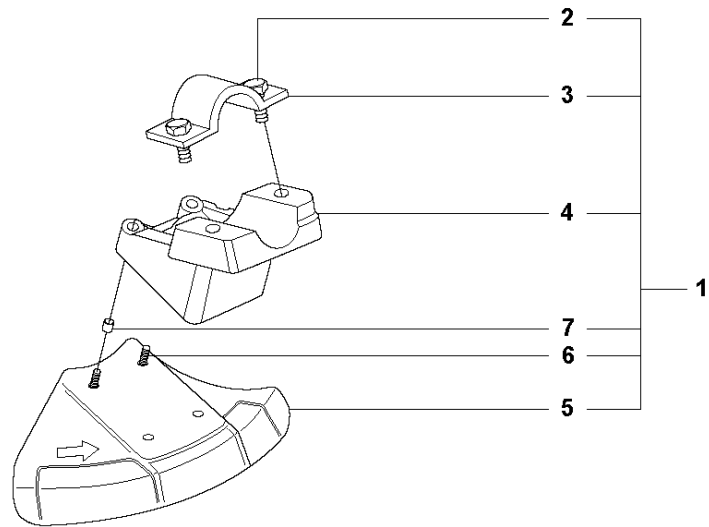

R1 525 RX, RXT, RK
ACCESSORIES