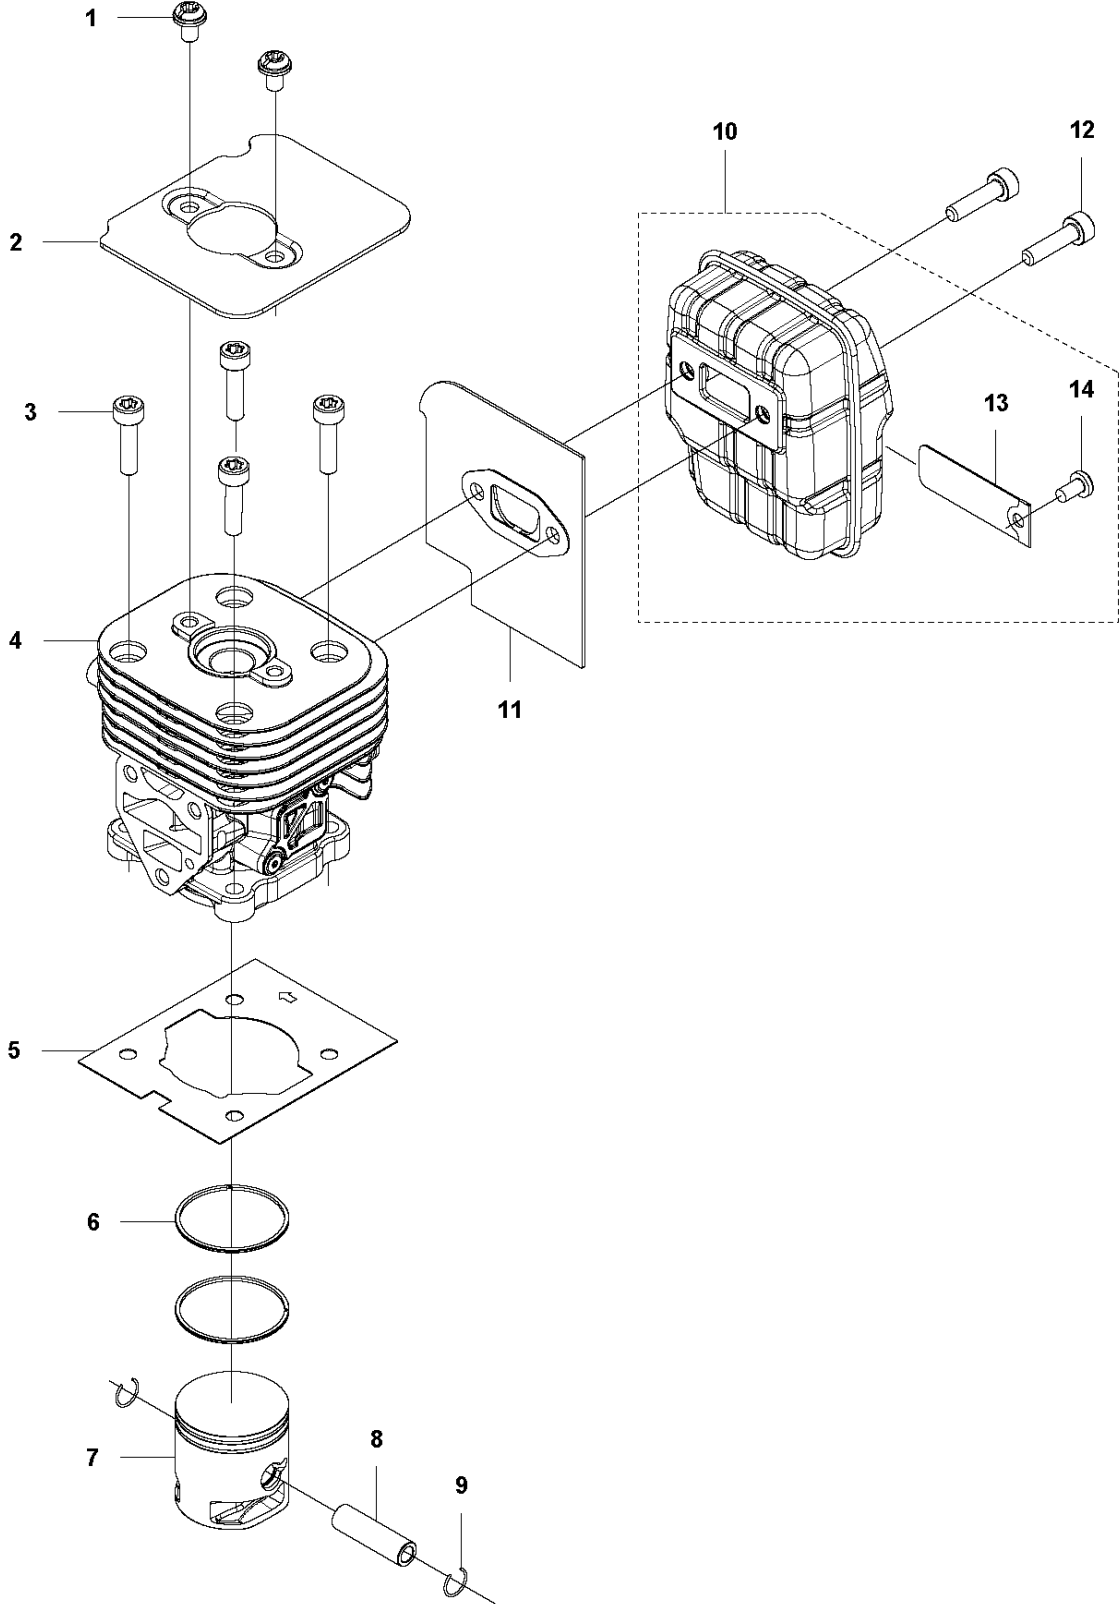

M 524, 525
CYLINDER PISTON & MUFFLER

CYLINDER, PISTON & MUFFLER

525 RJD, 2013-03

Ref	Part no.	Description	Remark	Qty	Kit
1	544 25 68-01	SCREW		2	
2	578 78 53-01	PLATE		1	
3	504 11 43-01	SCREW		4	
4	577 97 90-01	CYLINDER		1	
5	576 39 87-02	GASKET		1	
6	506 61 81-01	RING		2	
7	577 91 74-01	PISTON		1	
8	505 04 07-01	PIN		1	
9	505 04 52-01	RING		2	
10	585 24 86-01	MUFFLER		1	
10	585 03 29-01	MUFFLER ASSY	Australia / New Zealand	1	
11	578 40 81-01	GASKET		1	
12	504 11 43-01	SCREW		2	
13	580 51 44-01	SPARK ARRESTER		1	10
14	729 57 74-05	SCREW CRPANT		1	10