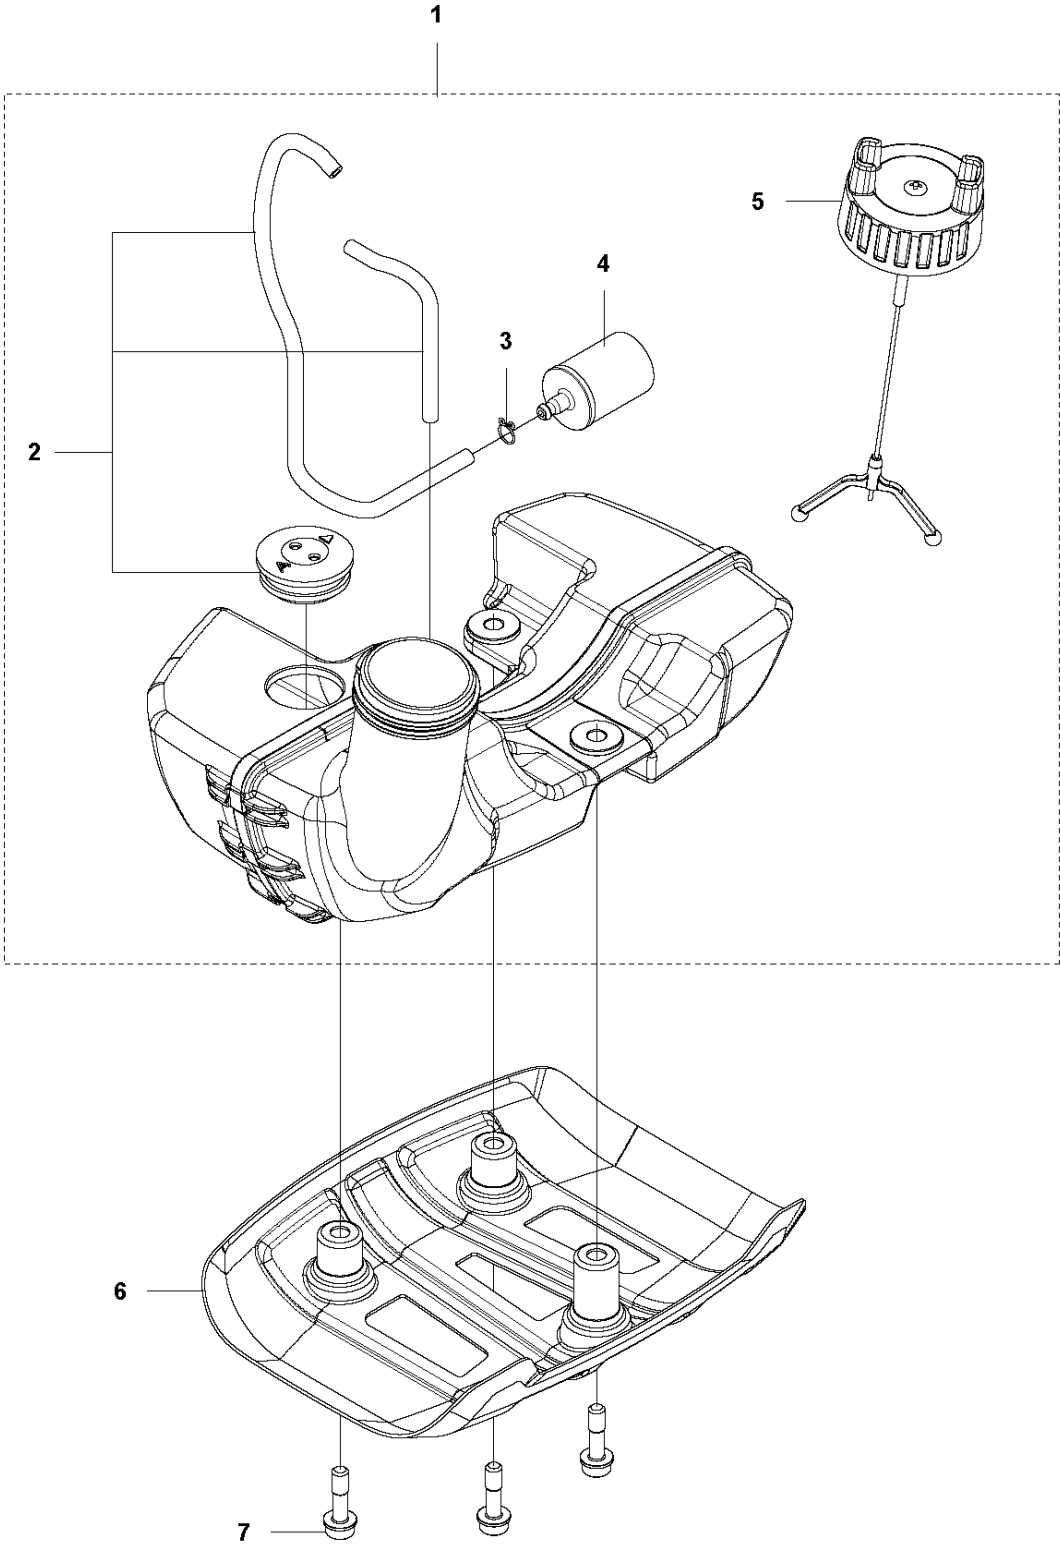

K1 525LS, LST, RJD, RS
FUEL TANK

FUEL TANK

525 RJD, 2013-03

Ref	Part no.	Description	Remark	Qty	Kit
1	576 40 51-01	FUEL TANK		1	
1	576 40 51-02	FUEL TANK	Australia / New Zealand	1	
2	579 21 03-02	HOSE		1	1
2	577 50 99-03	PIPE	Australia / New Zealand	1	
3	506 70 70-01	CLIP		1	1
4	503 44 32-01	FILTER		1	1
5	579 64 57-03	TANK CAP		1	1
6	576 40 55-01	SKID PLATE		1	
7	577 81 54-01	BOLT		3