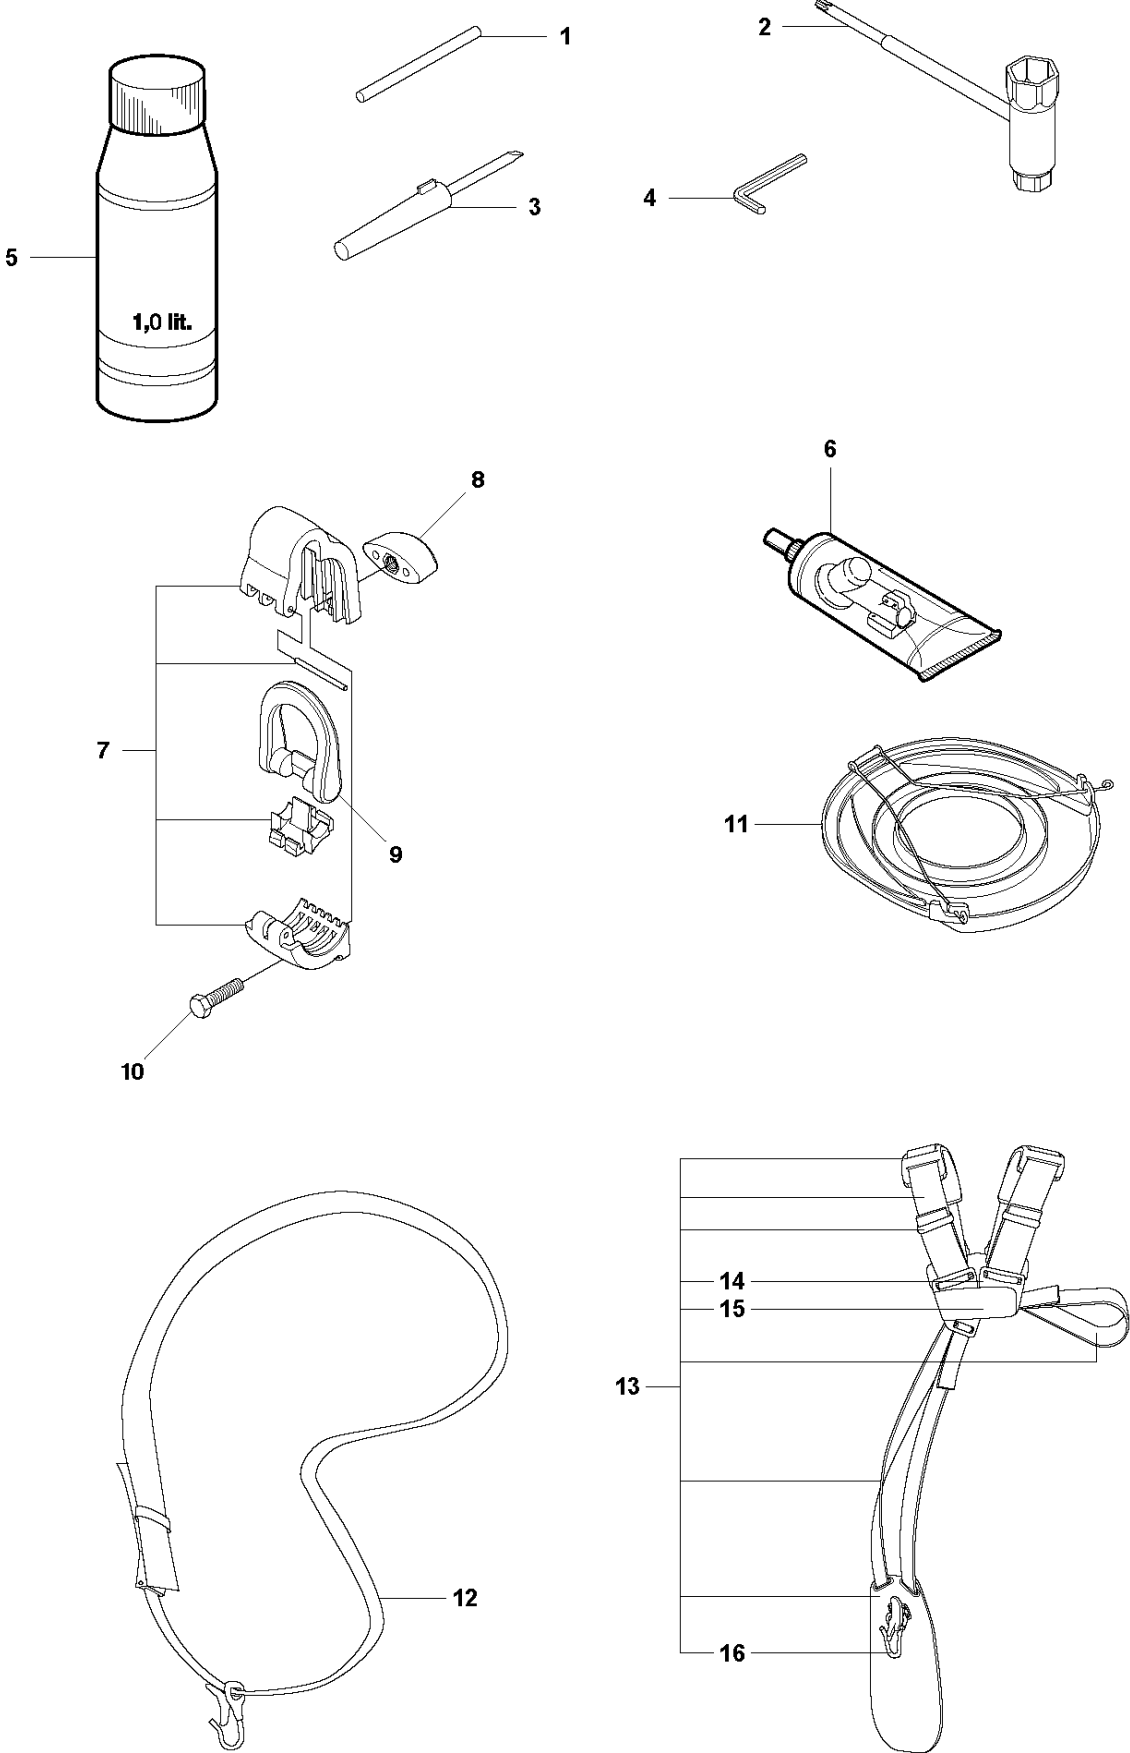

SPARE PARTS LIST

BRUSHCUTTERS/CLEARING SAWS

525 LST, 2013-03

R2 524L, 525L, LS, LST, LK, RJX, RJD, RS, RX, RXT, RK
ACCESSORIES

ACCESSORIES

525 LST, 2013-03

Ref	Part no.	Description	Remark	Qty	Kit
1	502 28 59-01	STOP		1	
2	575 73 82-02	COMBINATION WRENCH		1	
3	501 60 02-03	SCREWDRIVER		1	
4	502 21 58-01	L-NYCKEL		1	
5	531 00 92-48	FILTER OIL		1	
6	503 97 64-01	GREASE		1	
7	537 35 36-01	LOOP		1	
8	537 13 04-02	KNOB		1	7
9	537 35 01-01	LOOP		1	7
10	725 23 31-51	SCREW		1	7
11	537 31 29-01	TRANSPORT GUARD	200 - 275mm	1	
12	537 21 62-01	HARNESS		1	
12	537 21 62-02	HARNESS	USA	1	
13	537 21 63-01	HARNESS		1	
13	537 21 63-02	HARNESS	USA	1	
14	503 73 40-01	FRONT PIECE		1	13
15	503 73 41-02	FRONT PIECE		1	13
16	502 02 28-02	WELT HOOK		1	13

Q 524, 525
CARBURETOR

CARBURETOR

525 LST, 2013-03

Ref	Part no.	Description	Remark	Qty	Kit
1	520 97 63-01	SCREW		1	
2	577 81 57-01	SCREW		1	
3	513 59 32-01	SPRING		1	
4	579 19 06-01	COVER		1	
5	520 95 48-01	GASKET		1	
6	502 21 36-01	DIAPHRAGM PUMP		1	
7	513 40 08-01	SWIVEL		1	
8	516 52 42-01	WASHER		1	
9	506 73 86-01	RING		1	
10	579 19 07-01	SHAFT		1	
11	577 81 55-01	SPRING		1	
12	520 75 98-01	SCREW		1	
13	520 97 86-01	VALVE		1	
14	520 95 70-01	SCREEN		1	
15	505 05 79-01	SPRING		1	
16	584 90 12-01	PISTON ASSY		1	
17	520 75 98-01	SCREW		1	
18	579 19 08-01	LEVER		1	
19	505 05 65-01	RING		1	
20	579 19 10-01	SHAFT		1	
21	516 52 42-01	WASHER		1	
22	584 90 13-01	LEVER		1	
23	579 19 11-01	SPRING		1	
24	520 75 98-01	SCREW		1	
25	581 15 49-01	VALVE		1	
26	578 89 54-01	SPRING		1	
27	520 97 74-01	PIN		1	
28	577 80 72-01	LEVER		1	
29	521 08 54-01	VALVE.INLET		1	
30	577 80 71-01	SCREW		1	
31	516 97 21-01	GASKET METERI		1	
32	577 80 70-01	DIAPHRAGM		1	
33	514 18 92-01	COVER		1	
34	520 97 88-01	SCREW ASSY		4	
35	514 24 26-01	BALL		1	
36	514 24 33-01	SPRING.CHOKE		1	
37	580 68 48-01	GASKET KIT	Coomopes by item 5, 6, 31 and 32	1	