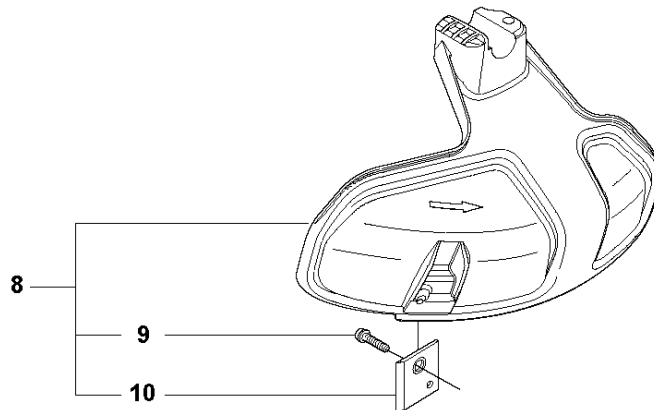

524L, 525L, LS, LST, LK, RJX, RJD, RS, RX, RXT, RK