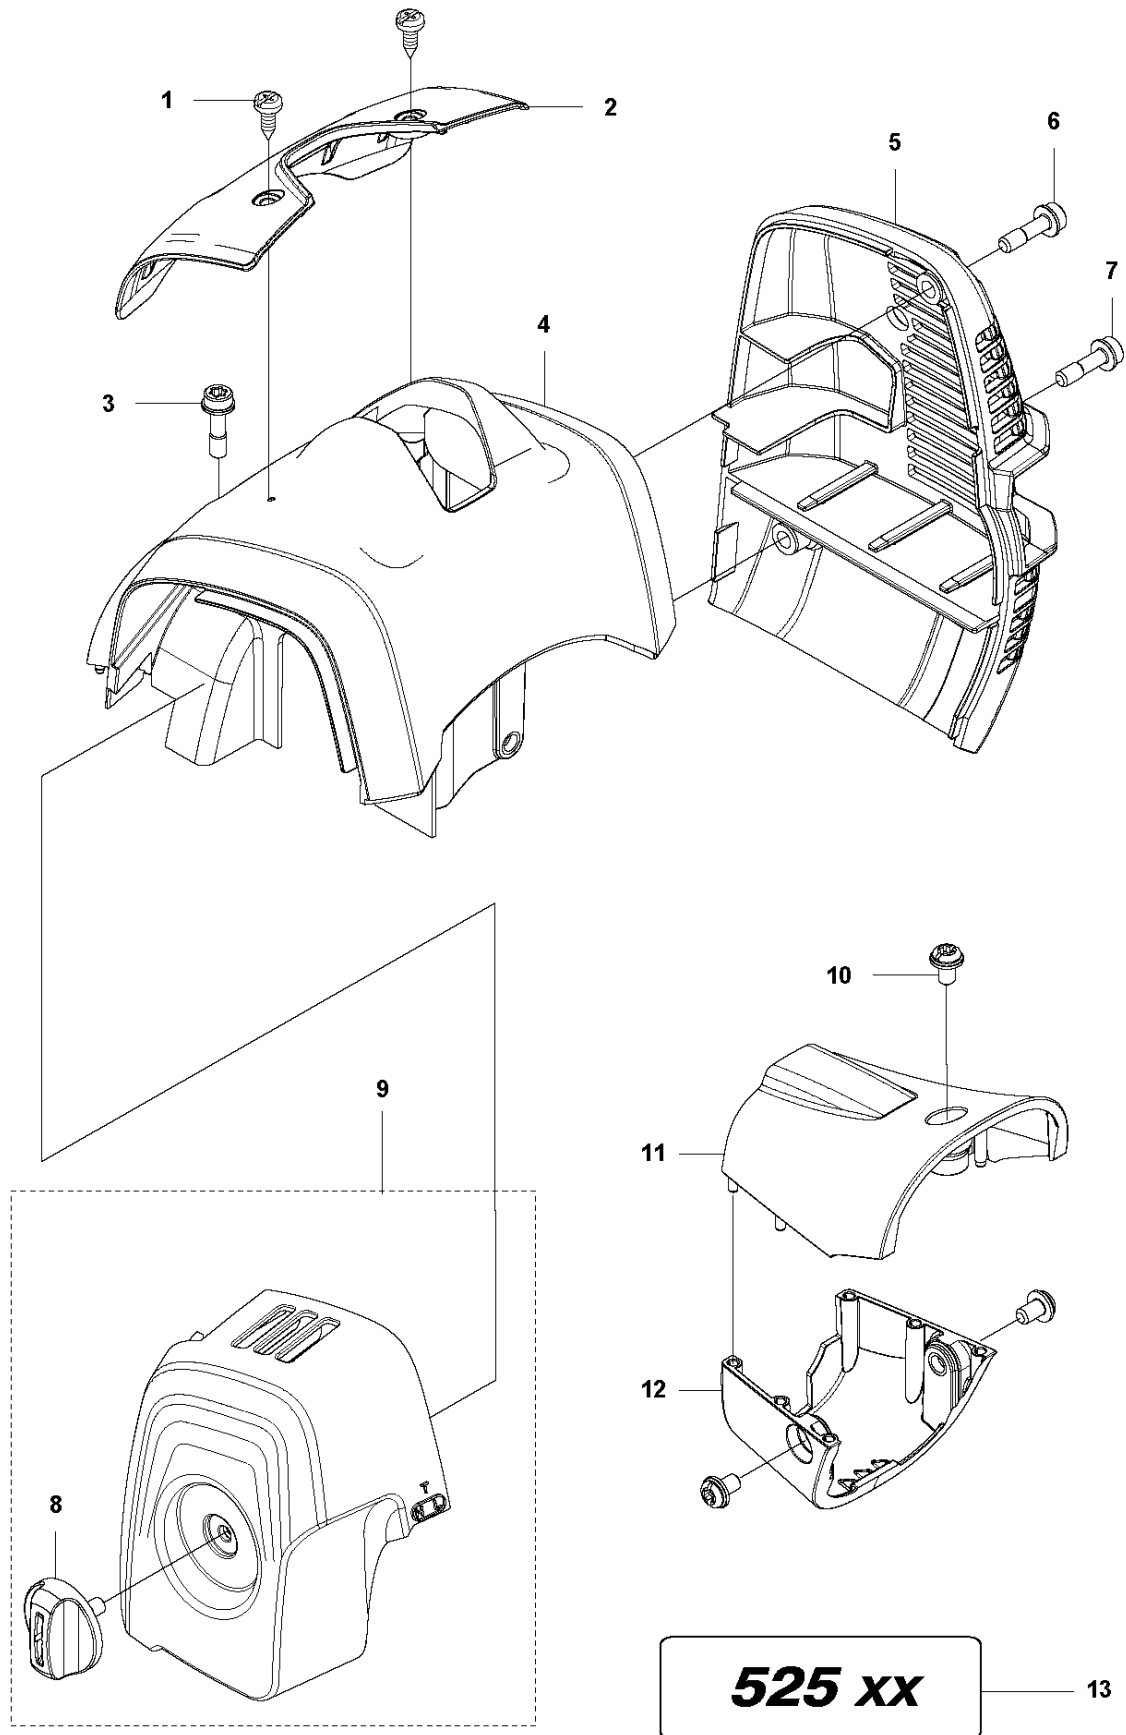

G1 524L, 525L, LS, LST, RJD, RS
COVERS

COVER

525 LST, 2013-03

Ref	Part no.	Description	Remark	Qty	Kit
1	503 21 35-12	SCREW CCRPANT		2	
2	576 40 45-01	ARM PROTECTION		1	
3	577 81 54-01	BOLT		1	
4	576 40 43-01	CYLINDER COVER		1	
5	576 40 47-01	MUFFLER GUARD		1	
6	577 81 54-01	BOLT		1	
7	577 81 54-01	BOLT		1	
8	576 99 24-02	KNOB		1	9
9	578 40 88-01	FILTER COVER		1	
10	544 25 68-01	SCREW		3	
11	577 84 82-01	COVER		1	
12	577 84 81-01	COVER		1	
13	579 44 58-05	DECAL	525LST	1