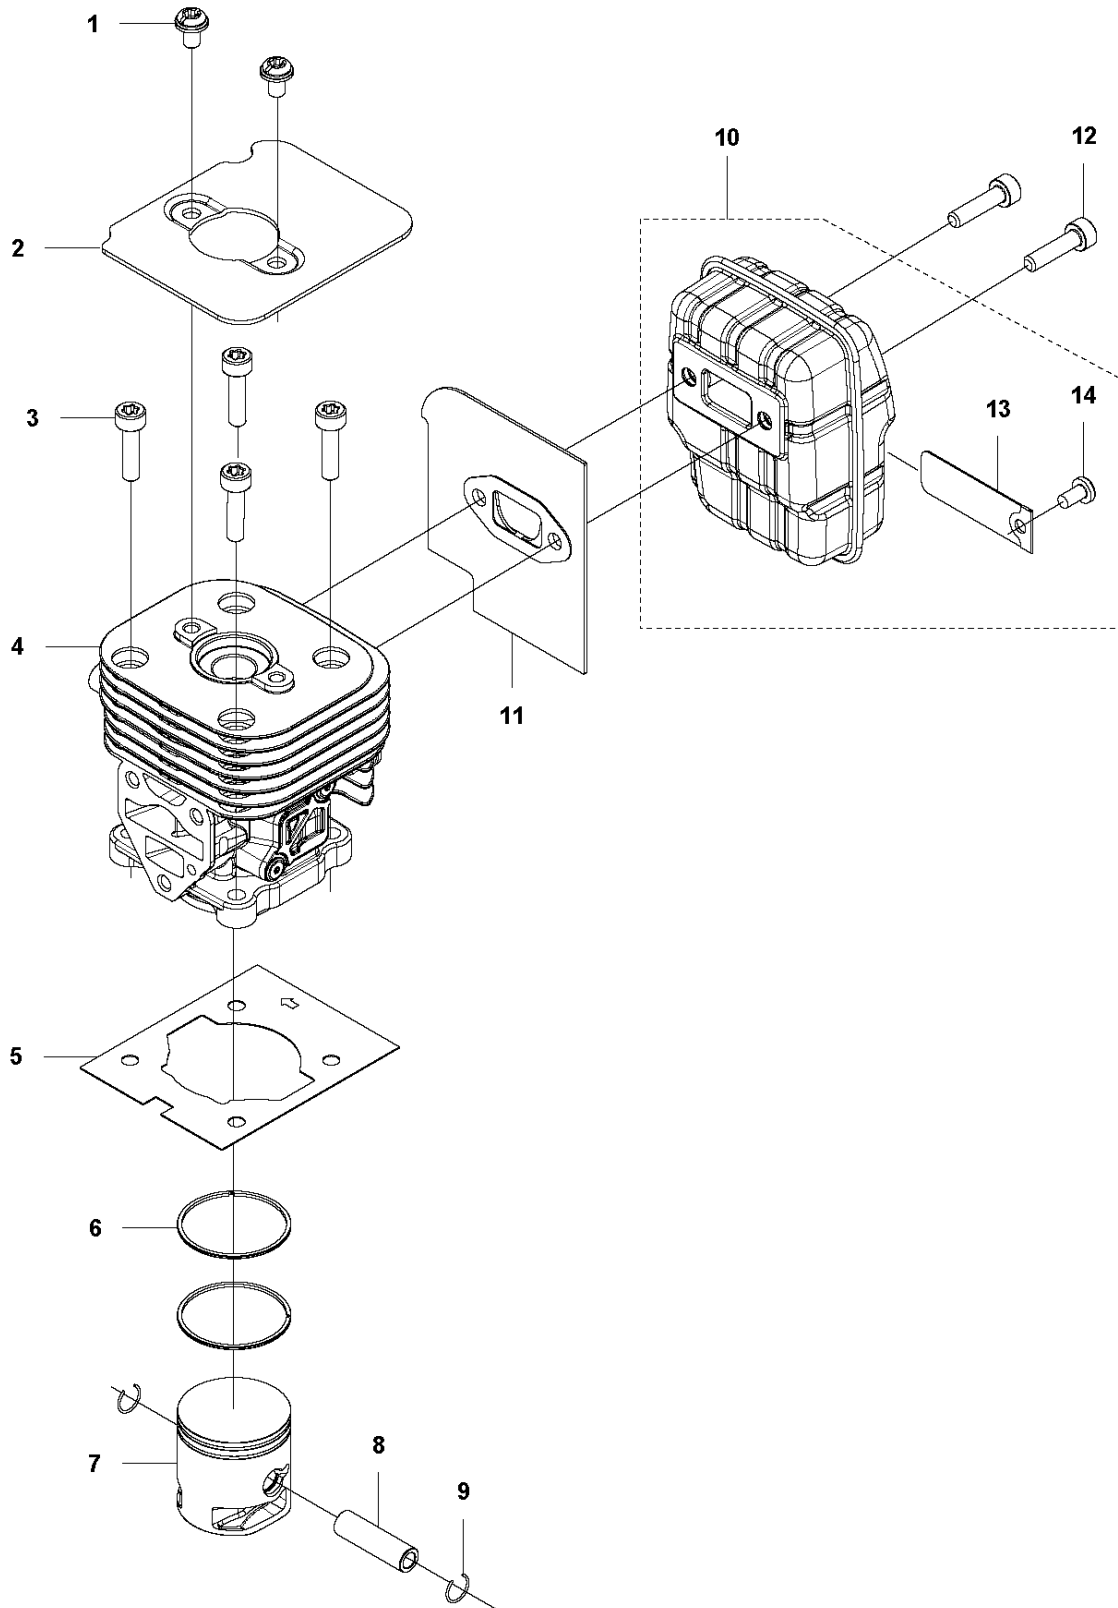

P 524, 525
CRANK SHAFT

CRANKSHAFT

525 LST, 2013-03

Ref	Part no.	Description	Remark	Qty	Kit
1	576 40 46-01	MUFFLER		1	
2	544 25 68-01	SCREW		1	
3	506 68 94-01	KEY		1	
4	504 12 15-01	SEALING		2	
5	523 07 17-01	BEARING		2	
6	579 22 32-01	CRANKSHAFT		1	
7	576 40 27-01	BEARING		1	

M 524, 525
CYLINDER PISTON & MUFFLER

CYLINDER, PISTON & MUFFLER

525 LST, 2013-03

Ref	Part no.	Description	Remark	Qty	Kit
1	544 25 68-01	SCREW		2	
2	578 78 53-01	PLATE		1	
3	504 11 43-01	SCREW		4	
4	577 97 90-01	CYLINDER		1	
5	576 39 87-02	GASKET		1	
6	506 61 81-01	RING		2	
7	577 91 74-01	PISTON		1	
8	505 04 07-01	PIN		1	
9	505 04 52-01	RING		2	
10	585 24 86-01	MUFFLER		1	
10	580 52 36-01	MUFFLER ASSY	USA	1	
10	585 03 29-01	MUFFLER ASSY	Australia / New Zealand	1	
11	578 40 81-01	GASKET		1	
12	504 11 43-01	SCREW		2	
13	580 51 44-01	SPARK ARRESTER		1	10
14	729 57 74-05	SCREW CRPANT		1	10