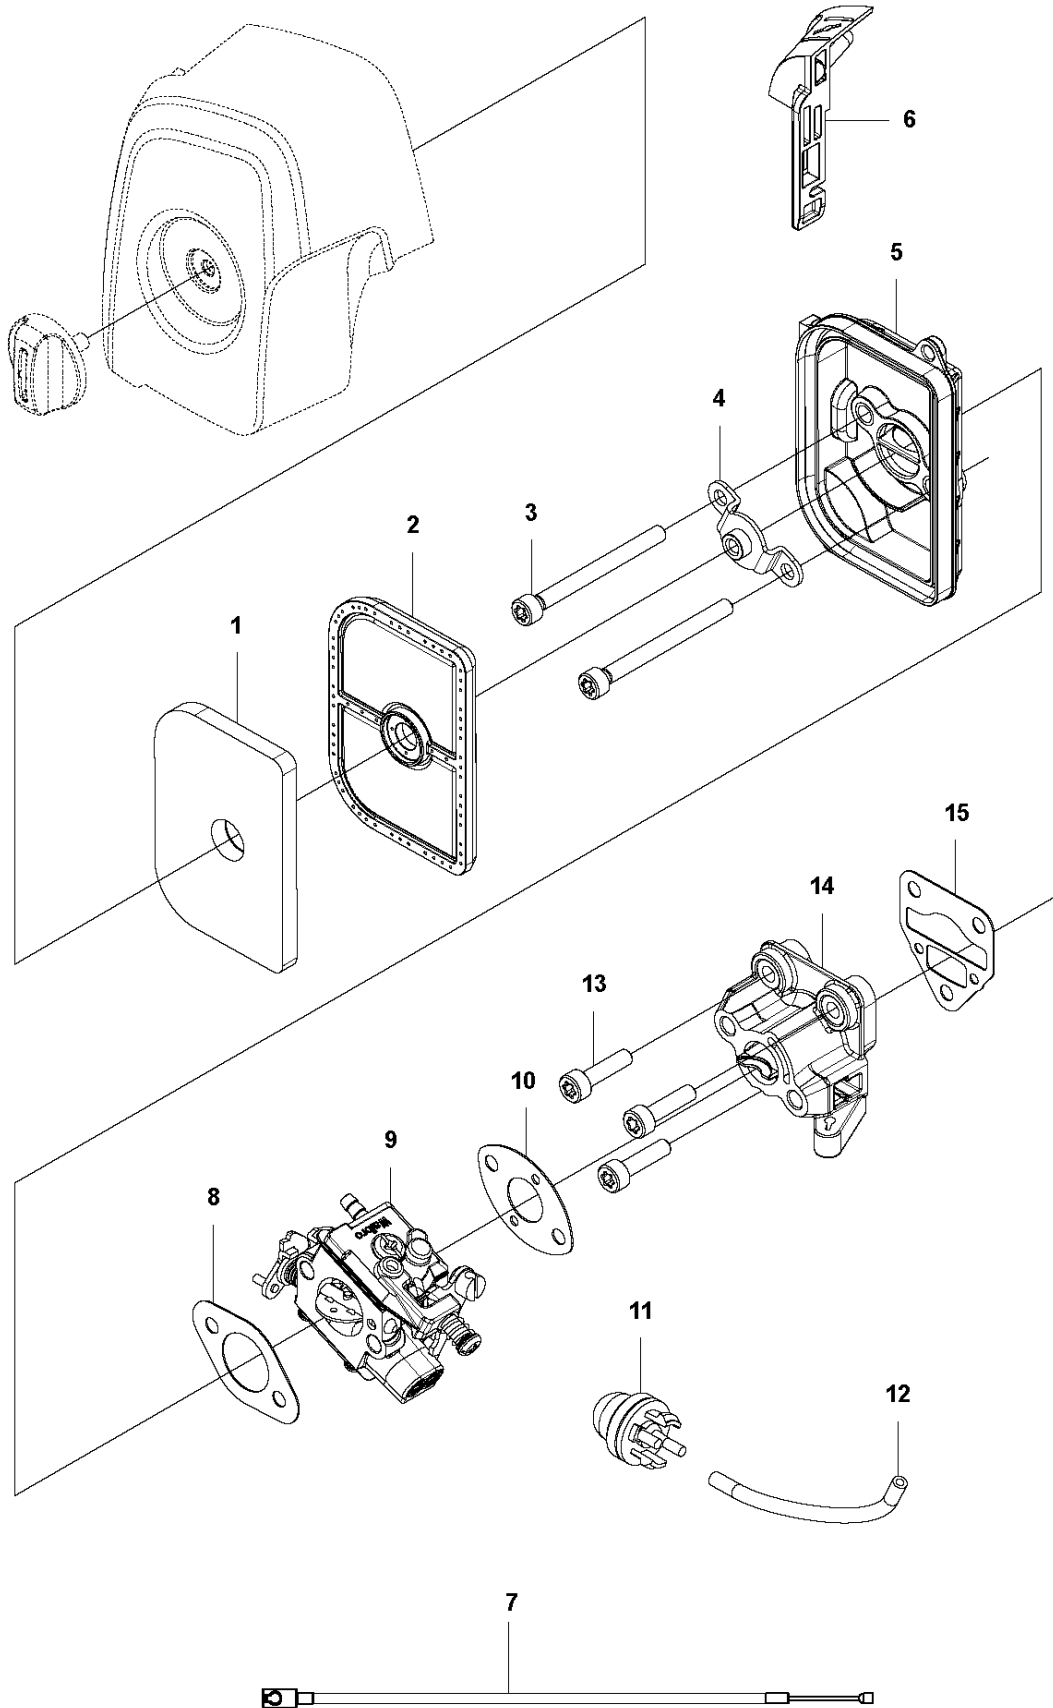

H1 524L, 525L, LS, LST, RJD, RS
CARBURETOR & AIRFILTER

CARBURETOR & AIR FILTER

525 LST, 2013-03

Ref	Part no.	Description	Remark	Qty	Kit
1	577 85 15-01	AIR FILTER		1	
2	576 40 16-01	AIR FILTER		1	
3	580 46 72-01	BOLT		2	
4	580 43 79-01	PLATE		1	
5	577 85 13-01	FILTER HOUSING		1	
6	577 84 83-01	CHOKE CONTROL		1	
7	578 86 43-01	THROTTLE CABLE		1	
8	577 88 24-02	GASKET		1	
9	584 90 14-01	CARBURETTOR		1	
10	576 39 91-02	GASKET		1	
11	503 93 66-01	PRIMER HOUSING		1	
12	577 05 05-01	PIPE		1	
13	504 11 43-01	SCREW		3	
14	578 90 83-01	INSULATOR		1	
15	576 39 89-01	GASKET		1