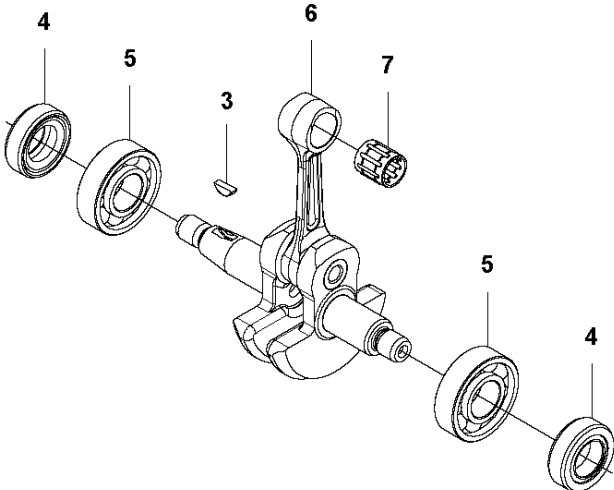

N 524, 525
CRANK CASE

CRANKCASE

525 LST, 2013-03

Ref	Part no.	Description	Remark	Qty	Kit
1	529 26 81-01	BOLT		1	
2	577 94 20-01	BOLT		2	
3	576 42 07-02	BRACKET		1	
4	576 42 08-02	BRACKET		1	
5	576 42 05-01	CUSHION		1	
6	577 81 54-01	BOLT		4	
7	576 40 41-01	HOUSING		1	
8	525 95 32-01	BEARING		1	
9	506 60 99-01	RING		1	
10	504 11 43-01	SCREW		3	
11	581 30 86-01	CRANKCASE		1	
12	576 39 95-02	GASKET		1	

P 524, 525
CRANK SHAFT

CRANKSHAFT

525 LST, 2013-03

Ref	Part no.	Description	Remark	Qty	Kit
1	576 40 46-01	MUFFLER		1	
2	544 25 68-01	SCREW		1	
3	506 68 94-01	KEY		1	
4	504 12 15-01	SEALING		2	
5	523 07 17-01	BEARING		2	
6	579 22 32-01	CRANKSHAFT		1	
7	576 40 27-01	BEARING		1	