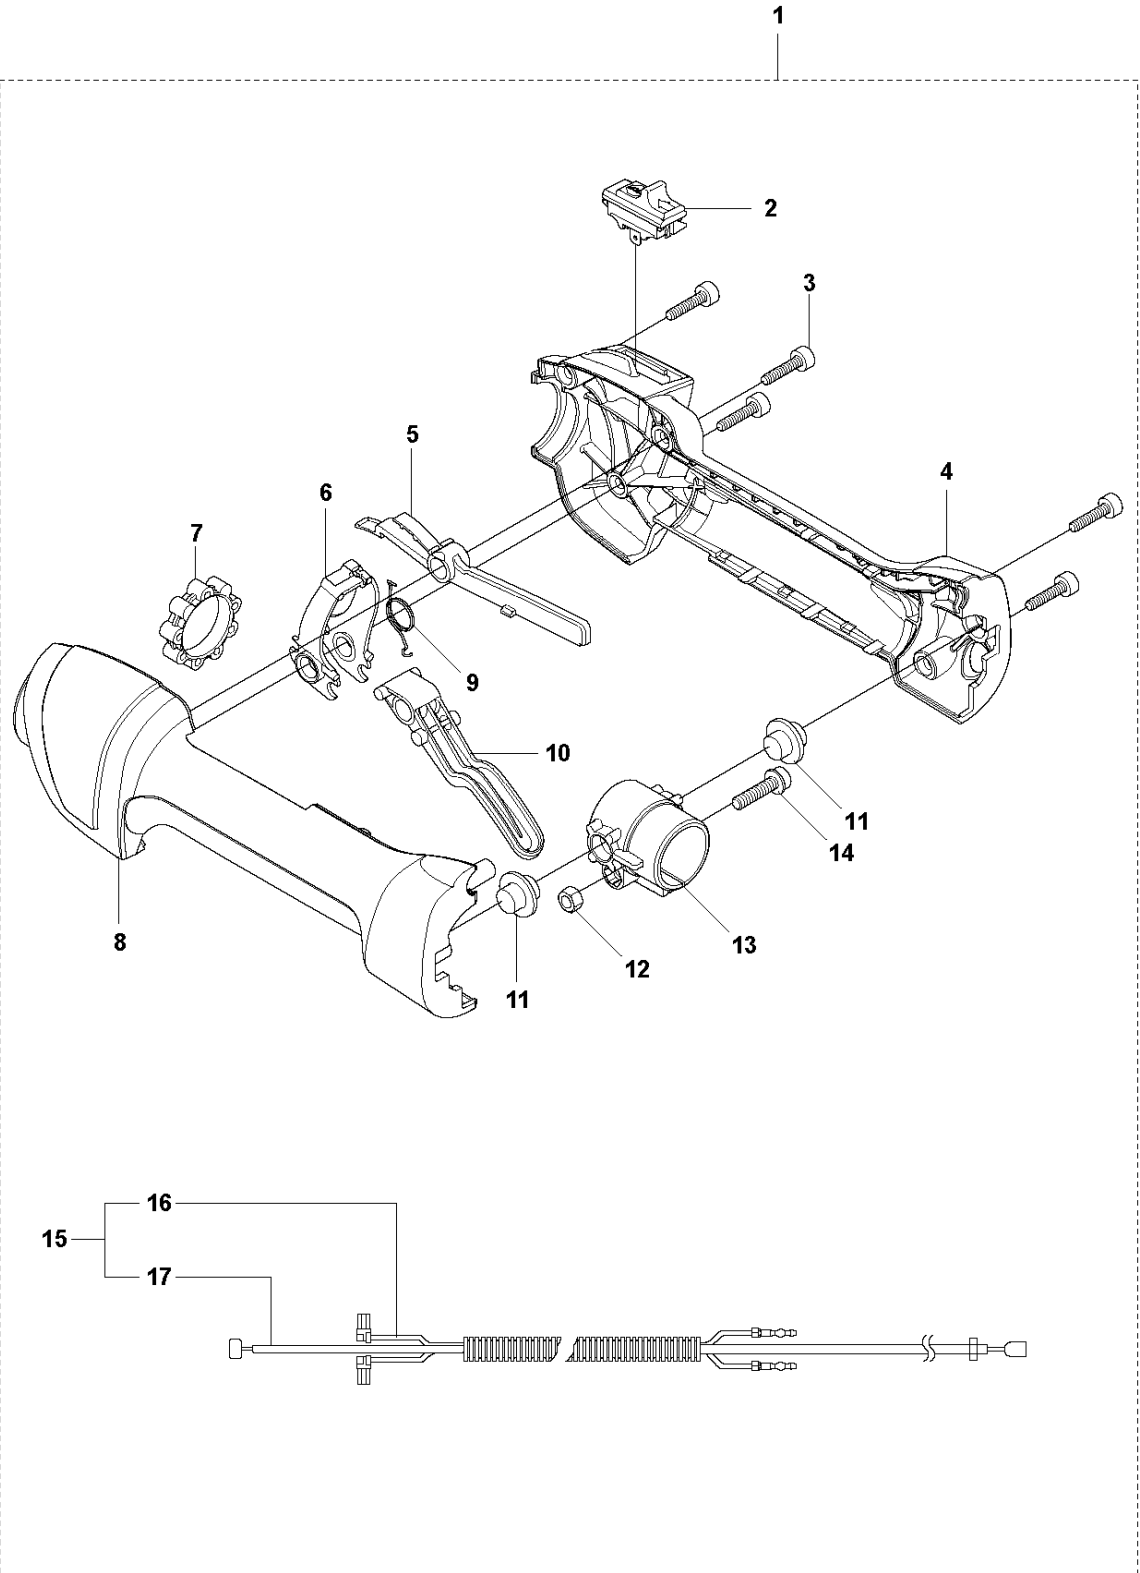

F 524L, 525L, LS, LST, LK, RJX, RJD
THROTTLE CONTROLS

THROTTLE CONTROLS

525 LST, 2013-03

Ref	Part no.	Description	Remark	Qty	Kit
1	578 27 95-01	THROTTLE CONTROL	L, LS, LST, RJX	1	
1	578 27 95-02	THROTTLE CONTROL	LK, RJD, (LST Australia)	1	
2	537 41 90-01	SWITCH		1	1
3	575 96 05-01	SCREW IHSC		5	1
4	544 23 84-01	HANDLE HALF	L, LS, LST, RJX	1	1
4	544 10 02-02	HANDLE HALF RIGHT	LK, RJD, (LST Australia)	1	1
5	503 87 80-01	THROTTLE LOCKOUT		1	1
6	503 91 81-01	THROTTLE LEVER		1	1
7	503 96 14-01	VIBRATION ABSORBER		1	1
8	544 23 85-01	HANDLE HALF	L, LS, LST, RJX	1	1
8	544 10 03-02	HANDLE HALF LEFT	LK, RJD, (LST Australia)	1	1
9	544 10 08-01	RECOIL SPRING		1	1
10	503 87 79-03	THROTTLE TRIGGER		1	1
11	544 10 17-03	DAMPER	L, LS, LST, RJX	2	1
11	544 10 17-02	RUBBER DAMPER	LK, RJD, (LST Australia)	2	1
12	731 23 14-01	HEXAGON NUT		1	1
13	544 11 21-01	RETAINER		1	1
14	506 68 90-01	BOLT		1	1
15	578 27 96-01	WIRING		1	1
16	502 53 16-01	SHORT CIRCUIT CABLE		1	1, 15
17	578 86 78-01	THROTTLE CABLE		1	1, 15