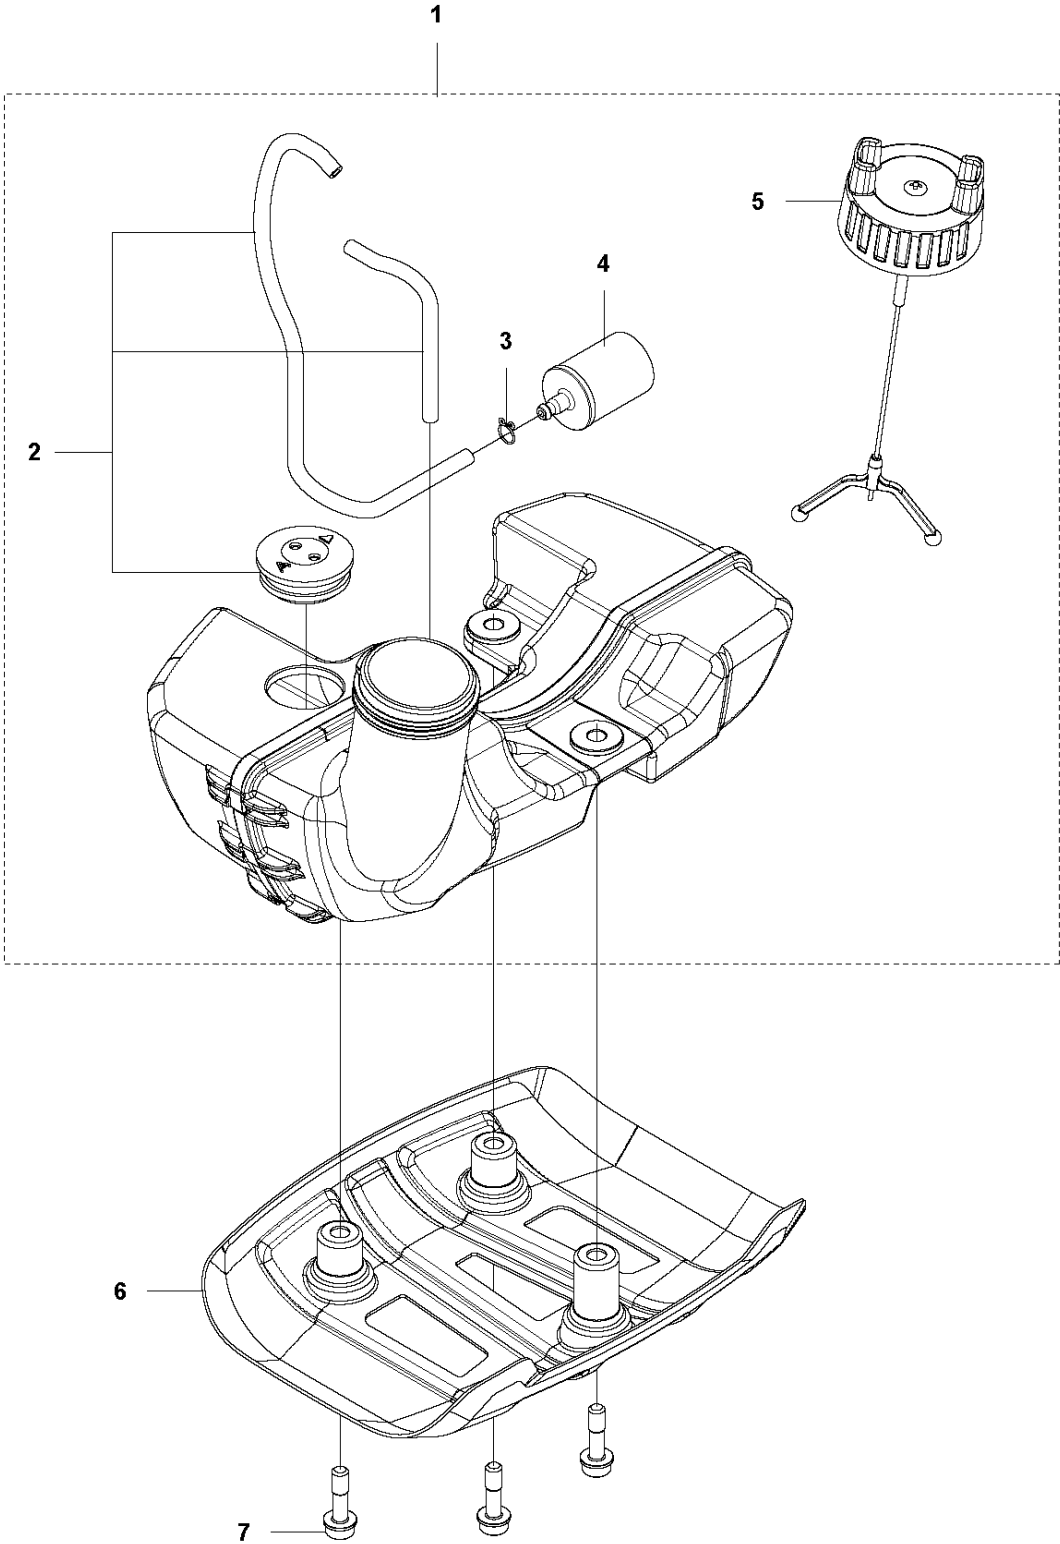

K1 525LS, LST, RJD, RS
FUEL TANK

FUEL TANK

525 LST, 2013-03

Ref	Part no.	Description	Remark	Qty	Kit
1	576 40 51-01	FUEL TANK		1	
1	576 40 51-02	FUEL TANK	Australia / New Zealand	1	
2	579 21 03-02	HOSE		1	1
2	577 50 99-03	PIPE	Australia / New Zealand	1	
3	506 70 70-01	CLIP		1	1
4	503 44 32-01	FILTER		1	1
5	579 64 57-03	TANK CAP		1	1
6	576 40 55-01	SKID PLATE		1	
7	577 81 54-01	BOLT		3