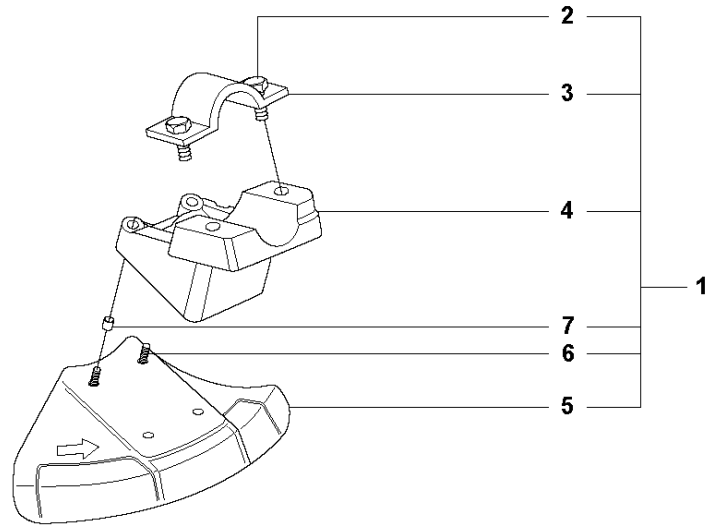

R1 525 RX, RXT, RK
ACCESSORIES