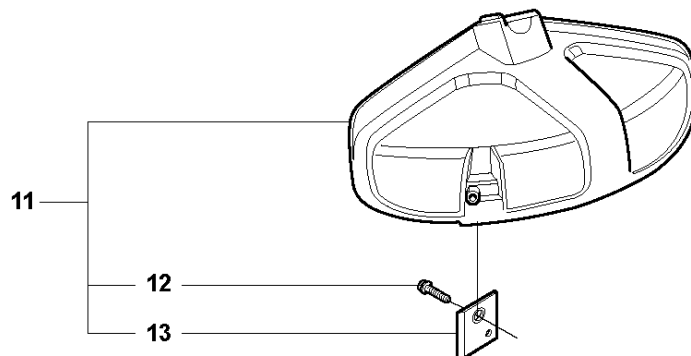

524L, 525L, LS, LST, LK, RJX, RJD, RS, RX, RXT, RK