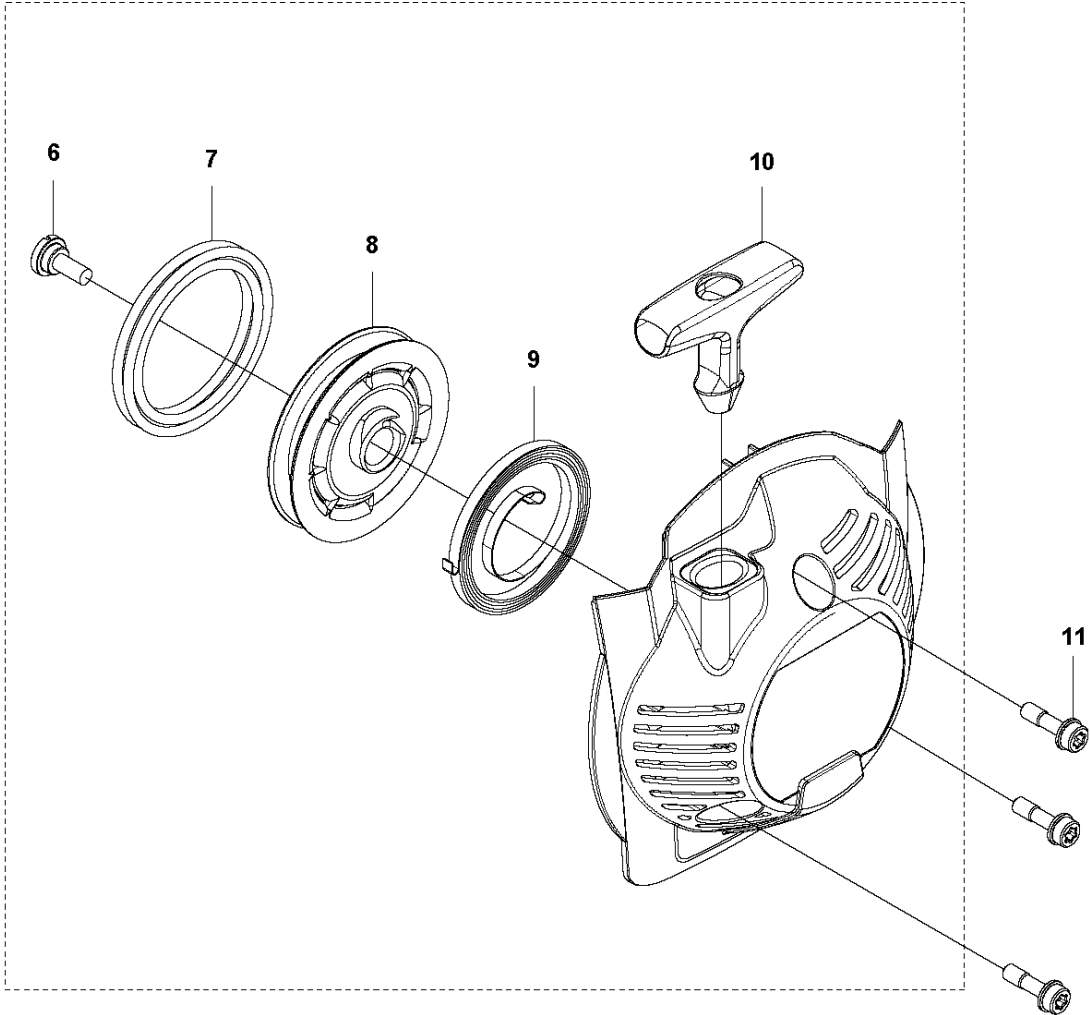

J1 524L, 525L, 525LS, LST, RJD, RS
STARTER

STARTER

525 LST, 2013-03

Ref	Part no.	Description	Remark	Qty	Kit
1	581 14 65-01	STARTER PULLEY		1	
2	521 60 04-01	E-RING		2	1
3	521 60 03-01	SPRING		2	1
4	521 60 02-01	RATCHET		2	1
5	578 99 25-01	STARTER		1	
6	506 61 30-01	SCREW		1	5
7	579 06 46-01	ROPE		1	5
8	579 06 48-01	STARTER PULLEY		1	5
9	504 11 50-01	SPRING.SPIRAL		1	5
10	575 48 95-01	STARTER HANDLE		1	5
11	577 81 54-01	BOLT		3	
12	579 36 96-01	DECAL		1