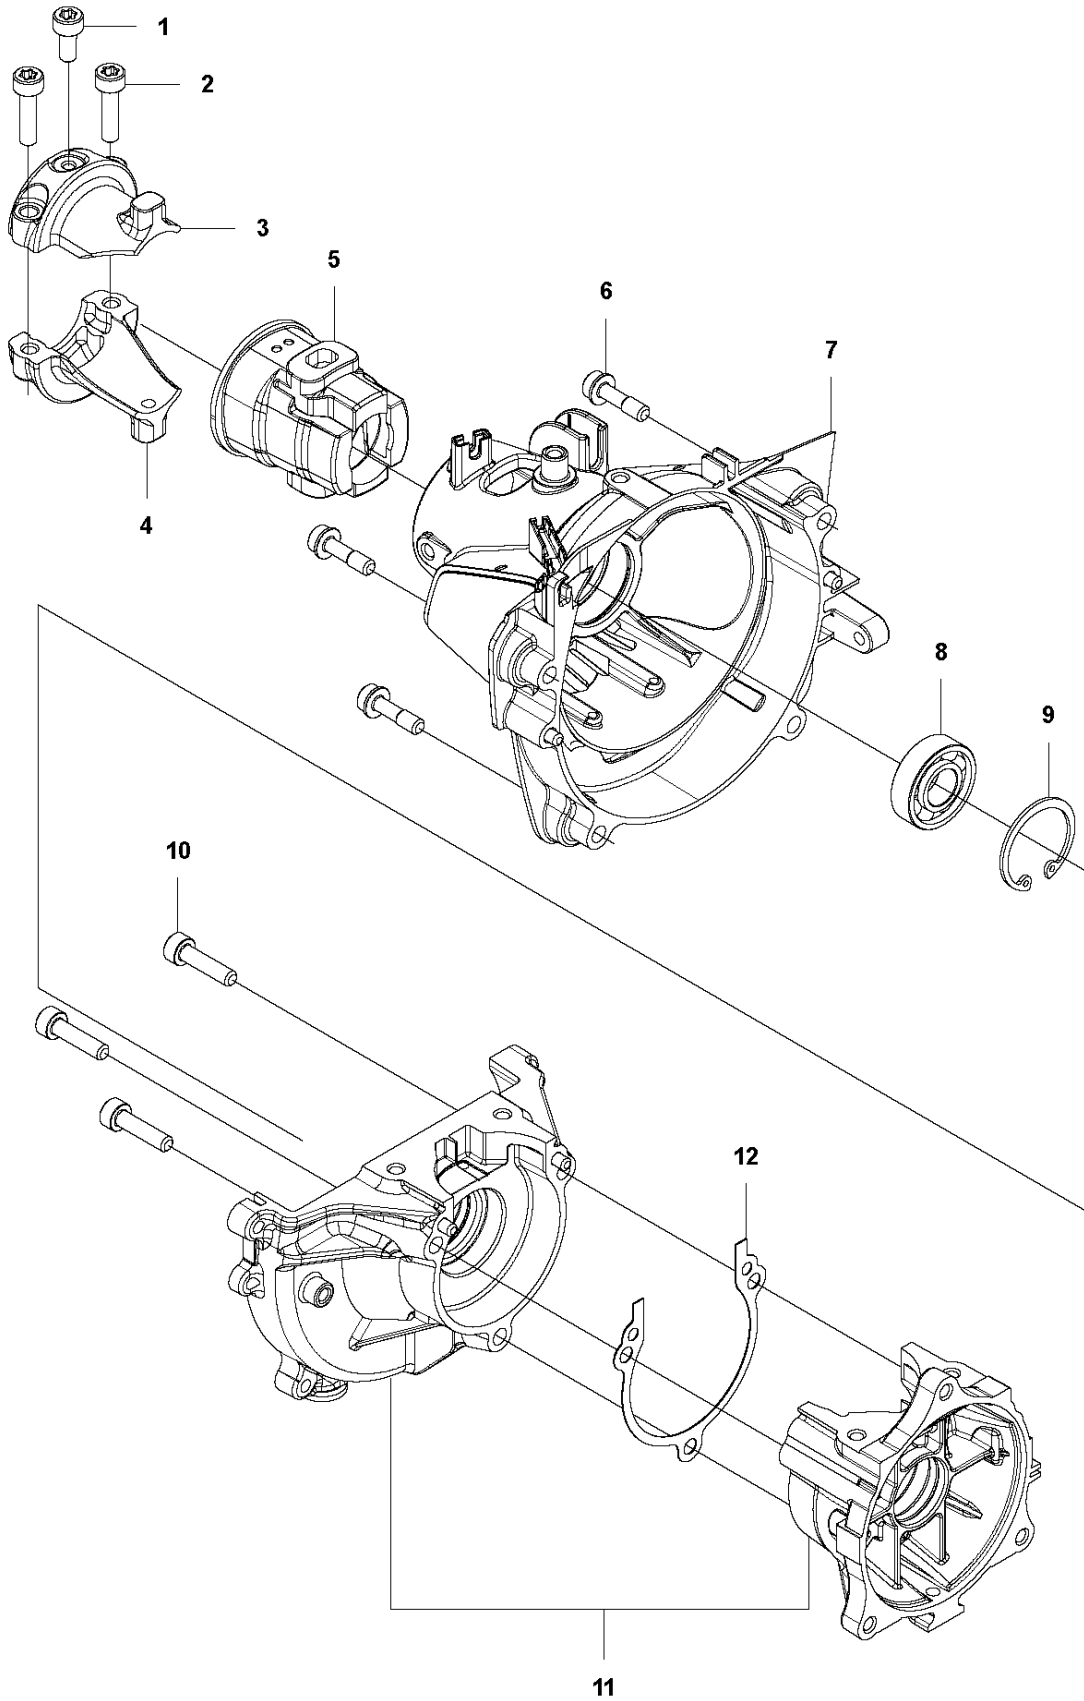

N 524, 525
CRANK CASE

CRANKCASE

525 LST, 2013-03

Ref	Part no.	Description	Remark	Qty	Kit
1	529 26 81-01	BOLT		1	
2	577 94 20-01	BOLT		2	
3	576 42 07-02	BRACKET		1	
4	576 42 08-02	BRACKET		1	
5	576 42 05-01	CUSHION		1	
6	577 81 54-01	BOLT		4	
7	576 40 41-01	HOUSING		1	
8	525 95 32-01	BEARING		1	
9	506 60 99-01	RING		1	
10	504 11 43-01	SCREW		3	
11	581 30 86-01	CRANKCASE		1	
12	576 39 95-02	GASKET		1