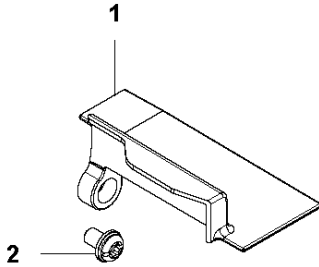

P 524, 525
CRANK SHAFT

CRANKSHAFT

525 LST, 2013-03

Ref	Part no.	Description	Remark	Qty	Kit
1	576 40 46-01	MUFFLER		1	
2	544 25 68-01	SCREW		1	
3	506 68 94-01	KEY		1	
4	504 12 15-01	SEALING		2	
5	523 07 17-01	BEARING		2	
6	579 22 32-01	CRANKSHAFT		1	
7	576 40 27-01	BEARING		1