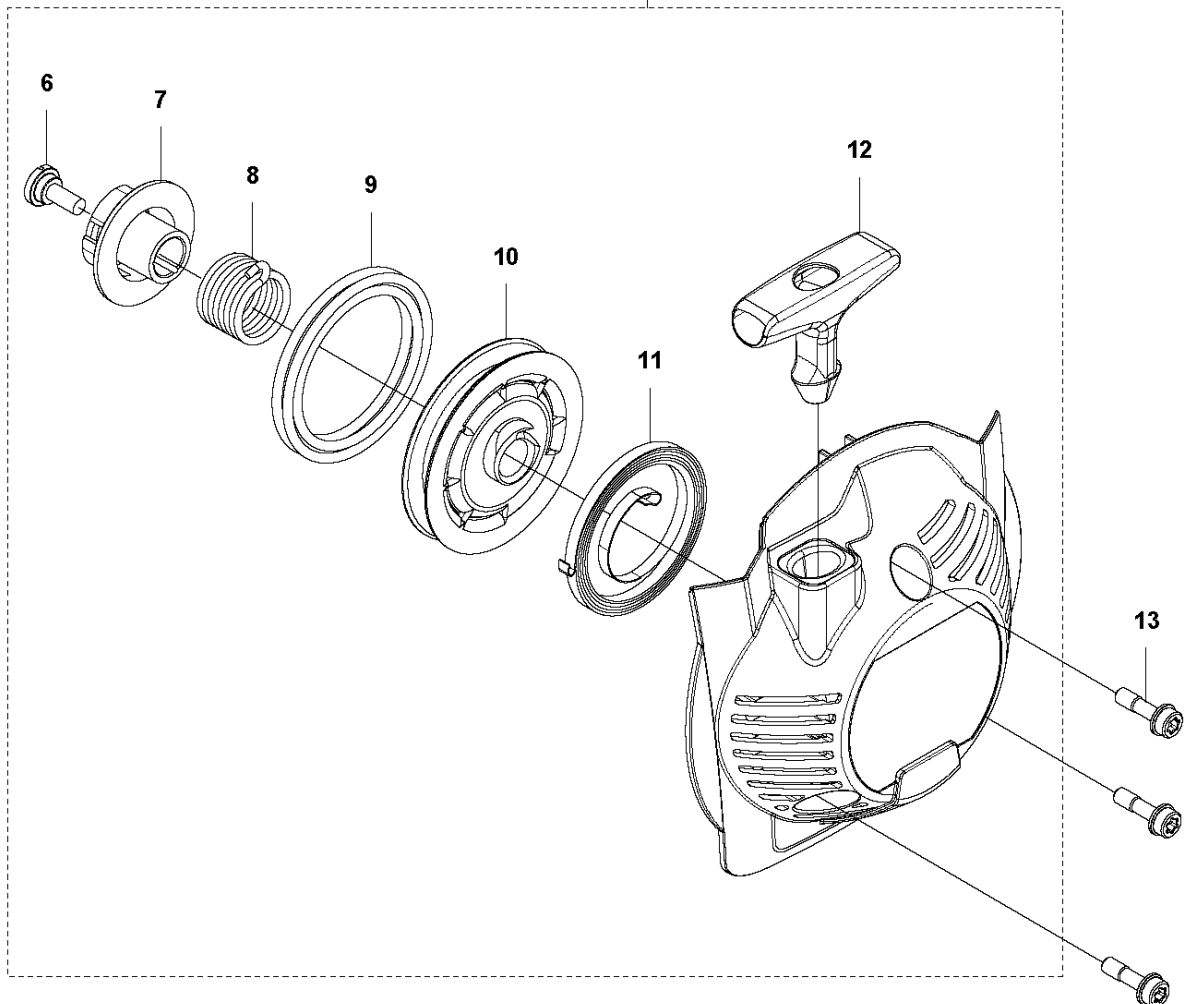

J2 525 LK, RJX, RXT, RX, RK
STARTER

STARTER

525 LK, 2013-03

Ref	Part no.	Description	Remark	Qty	Kit
1	581 14 65-01	STARTER PULLEY		1	
2	521 60 04-01	E-RING		2	1
3	521 60 03-01	SPRING		2	1
4	521 60 02-01	RATCHET		2	1
5	577 84 92-01	STARTER ASSY		1	
6	521 60 00-01	SCREW		1	5
7	576 40 12-01	PULLEY		1	5
8	577 13 41-01	SPRING		1	5
9	577 84 87-01	ROPE		1	5
10	577 84 88-01	REEL		1	5
11	504 11 50-01	SPRING.SPIRAL		1	5
12	575 48 95-01	STARTER HANDLE		1	5
13	577 81 54-01	BOLT		3	
14	579 36 96-01	DECAL		1