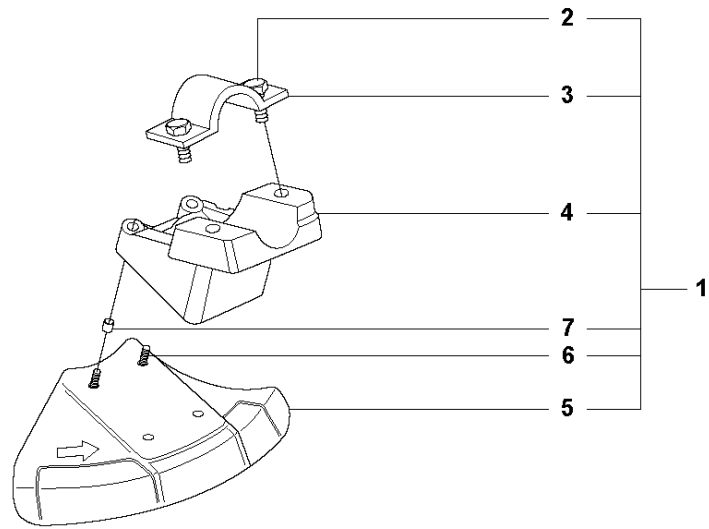

R1 525 RX, RXT, RK
ACCESSORIES