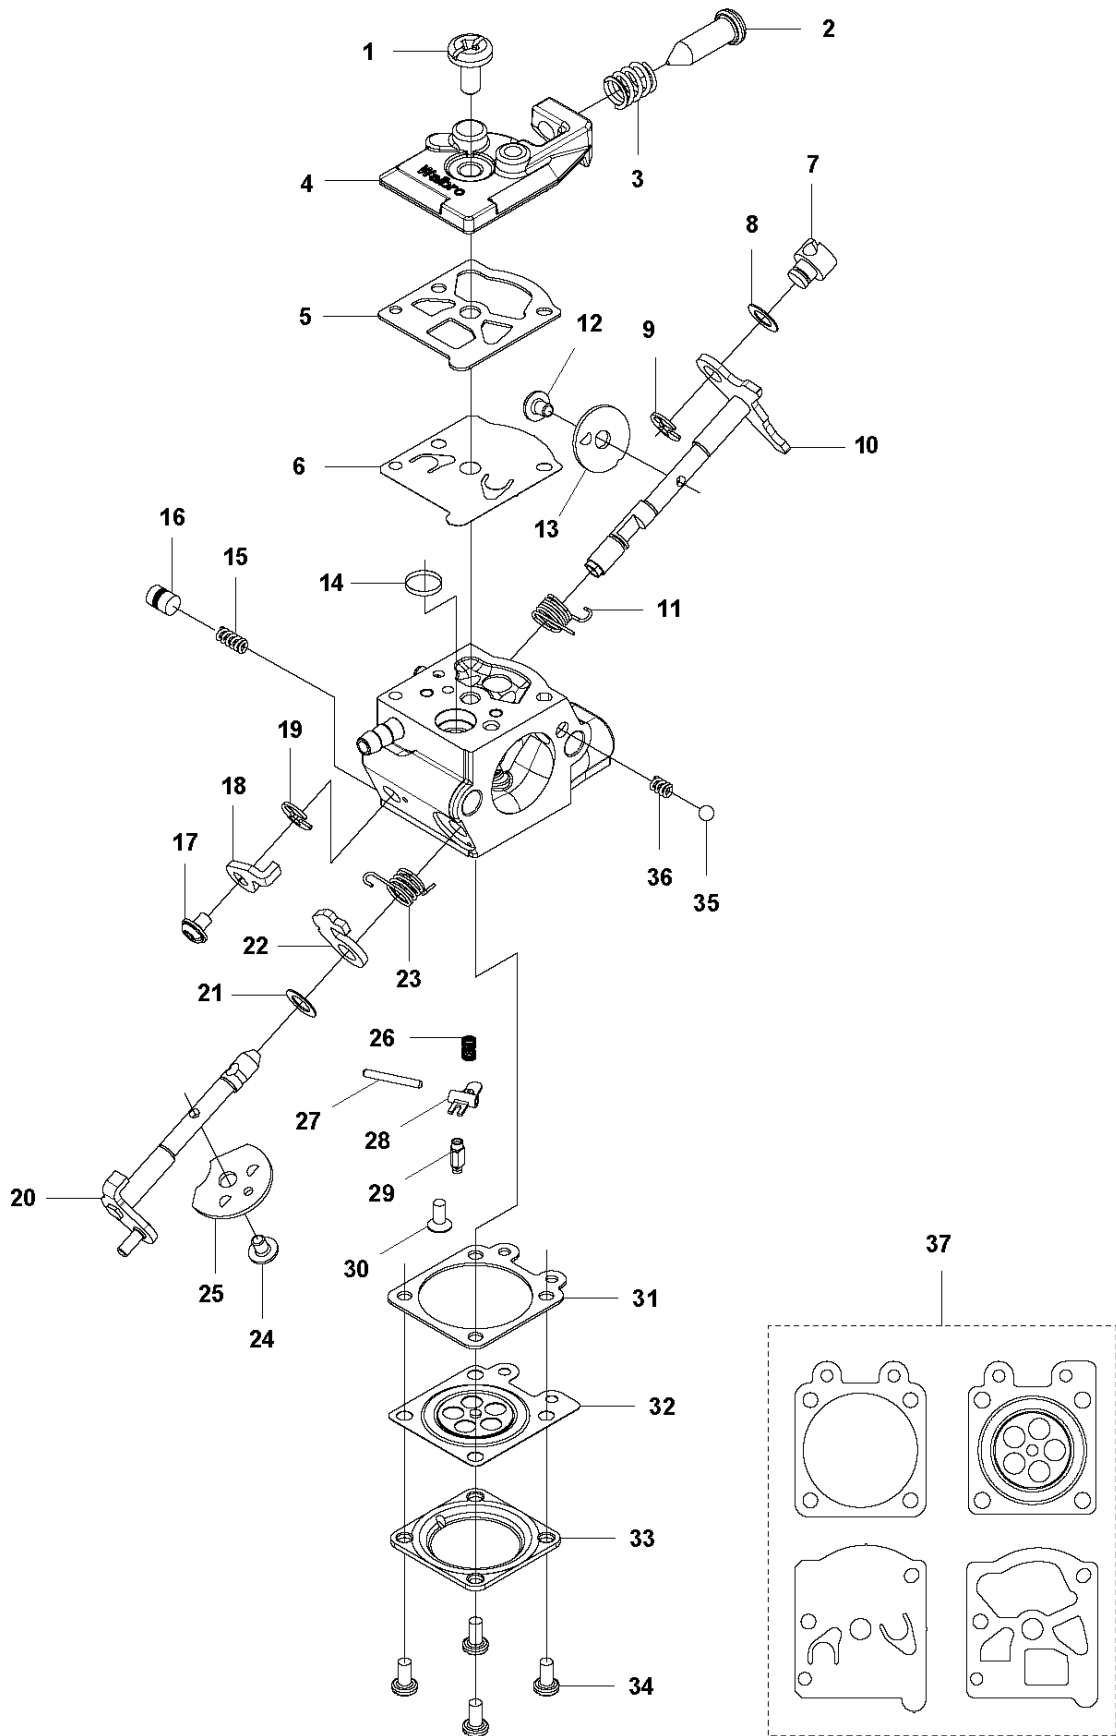

A1 524L, 525L, LS, LK, RJX, RJD, RS, RX, RXT, RK
BEVEL GEAR

BEVEL GEAR

525 LK, 2013-03

Ref	Part no.	Description	Remark	Qty	Kit
1	537 19 92-02	BEVEL GEAR ASSY		1	
2	503 85 63-01	NUT		1	1
3	537 28 56-01	SUPPORT FLANGE		1	1
4	537 29 26-01	CUP		1	1
5	537 23 49-01	DRIVER ASSY		1	1
6	735 31 28-10	CIRCLIP		1	1
7	503 25 24-01	BALL BEARING		1	1
8	738 21 98-00	BALL BEARING		1	1
9	503 20 15-01	SCREW IHHM		1	1
10	503 20 14-12	SCREW IHSCFMO		1	1
11	503 20 07-25	SCREW IHSCFM		1	1
12	738 21 99-00	BALL BEARING		1	1
13	738 21 99-02	BALL BEARING		1	1
14	735 31 11-00	CIRCLIP		1	1
15	735 31 25-10	CIRCLIP		1	1
16	544 21 84-20	SCREW ITXSCM		1	18
17	501 98 10-01	SCREW ITXSCM		1	18
18	574 30 69-03	CLAMP		1	
19	537 04 10-01	GEAR WHEEL KIT		1	1
20	503 89 01-01	SUPPORT CUP		1	

Q 524, 525
CARBURETOR

CARBURETOR

525 LK, 2013-03

Ref	Part no.	Description	Remark	Qty	Kit
1	520 97 63-01	SCREW		1	
2	577 81 57-01	SCREW		1	
3	513 59 32-01	SPRING		1	
4	579 19 06-01	COVER		1	
5	520 95 48-01	GASKET		1	
6	502 21 36-01	DIAPHRAGM PUMP		1	
7	513 40 08-01	SWIVEL		1	
8	516 52 42-01	WASHER		1	
9	506 73 86-01	RING		1	
10	579 19 07-01	SHAFT		1	
11	577 81 55-01	SPRING		1	
12	520 75 98-01	SCREW		1	
13	520 97 86-01	VALVE		1	
14	520 95 70-01	SCREEN		1	
15	505 05 79-01	SPRING		1	
16	584 90 12-01	PISTON ASSY		1	
17	520 75 98-01	SCREW		1	
18	579 19 08-01	LEVER		1	
19	505 05 65-01	RING		1	
20	579 19 10-01	SHAFT		1	
21	516 52 42-01	WASHER		1	
22	584 90 13-01	LEVER		1	
23	579 19 11-01	SPRING		1	
24	520 75 98-01	SCREW		1	
25	581 15 49-01	VALVE		1	
26	578 89 54-01	SPRING		1	
27	520 97 74-01	PIN		1	
28	577 80 72-01	LEVER		1	
29	521 08 54-01	VALVE.INLET		1	
30	577 80 71-01	SCREW		1	
31	516 97 21-01	GASKET METERI		1	
32	577 80 70-01	DIAPHRAGM		1	
33	514 18 92-01	COVER		1	
34	520 97 88-01	SCREW ASSY		4	
35	514 24 26-01	BALL		1	
36	514 24 33-01	SPRING.CHOKE		1	
37	580 68 48-01	GASKET KIT	Coomopes by item 5, 6, 31 and 32	1	