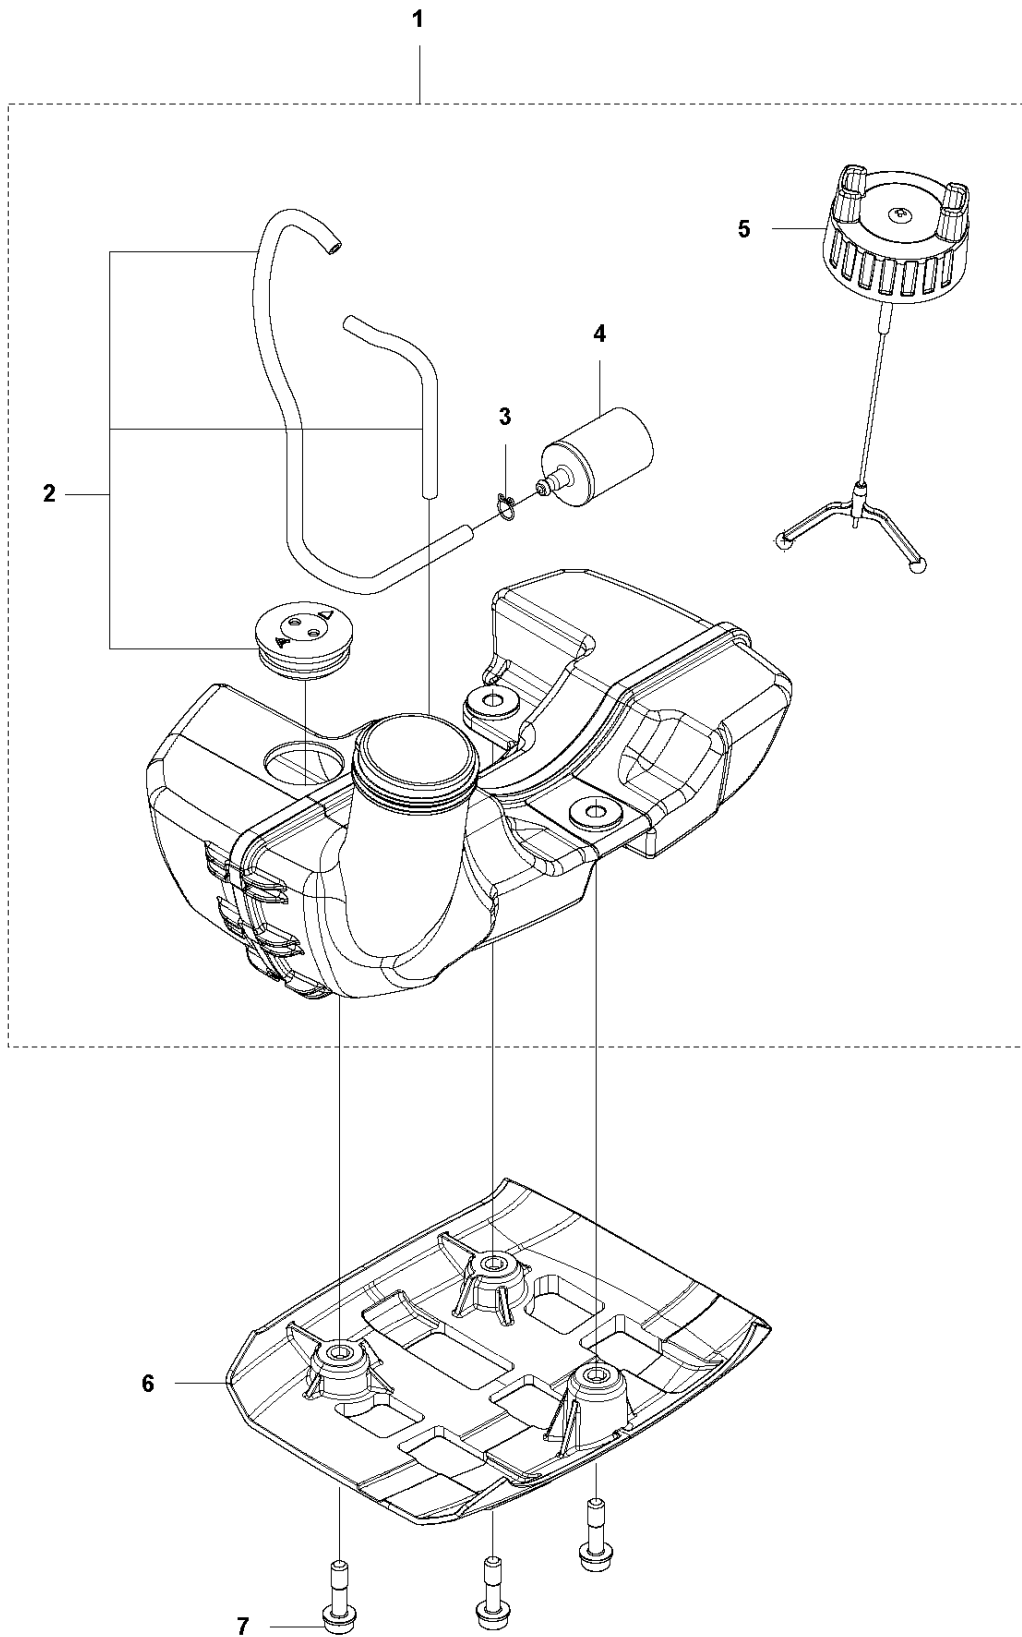

K2 524L, 525LK, RJX, RX, RXT, RK
FUEL TANK

FUEL TANK

525 LK, 2013-03

Ref	Part no.	Description	Remark	Qty	Kit
1	576 40 51-02	FUEL TANK		1	
2	577 50 99-03	PIPE		1	1
3	506 70 70-01	CLIP		1	1
4	503 44 32-01	FILTER		1	1
5	579 64 57-03	TANK CAP		1	1
6	576 40 49-01	SKID PLATE		1	
7	577 81 54-01	BOLT		1