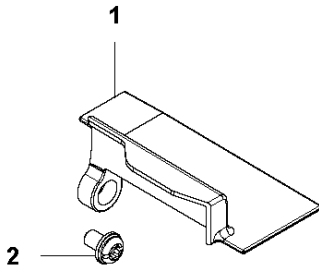

P 524, 525
CRANK SHAFT

CRANKSHAFT

525 LK, 2013-03

Ref	Part no.	Description	Remark	Qty	Kit
1	576 40 46-01	MUFFLER		1	
2	544 25 68-01	SCREW		1	
3	506 68 94-01	KEY		1	
4	504 12 15-01	SEALING		2	
5	523 07 17-01	BEARING		2	
6	579 22 32-01	CRANKSHAFT		1	
7	576 40 27-01	BEARING		1