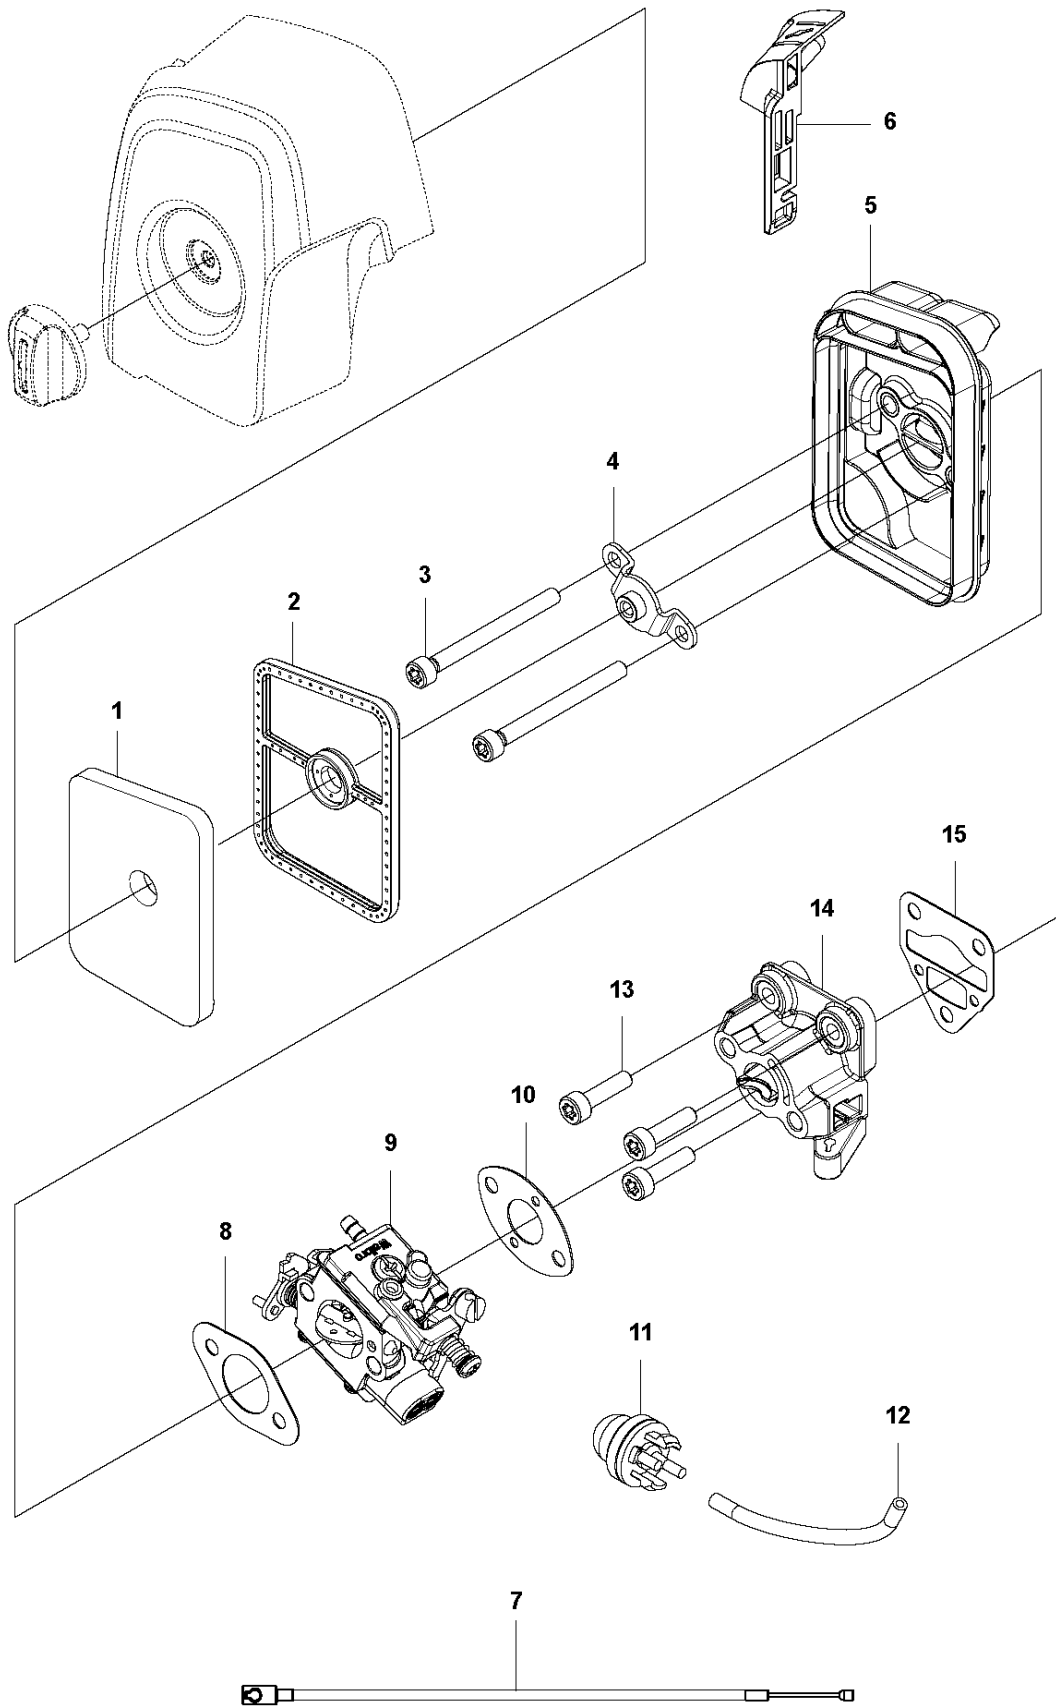

H2 525 LK, RJX, RX, RXT, RK
CARBURETOR & AIRFILTER

CARBURETOR & AIR FILTER

525 LK, 2013-03

Ref	Part no.	Description	Remark	Qty	Kit
1	581 04 74-01	AIR FILTER		1	
2	581 45 18-01	AIR FILTER		1	
3	580 46 72-01	BOLT		2	
4	585 48 85-01	PLATE		1	
5	581 04 70-01	FILTER HOUSING		1	
6	577 84 83-01	CHOKE CONTROL		1	
7	578 86 43-01	THROTTLE CABLE		1	
8	577 88 24-02	GASKET		1	
9	584 90 14-01	CARBURETTOR		1	
10	576 39 91-02	GASKET		1	
11	503 93 66-01	PRIMER HOUSING		1	
12	577 05 05-01	PIPE		1	
13	504 11 43-01	SCREW		3	
14	578 90 83-01	INSULATOR		1	
15	576 39 89-01	GASKET		1