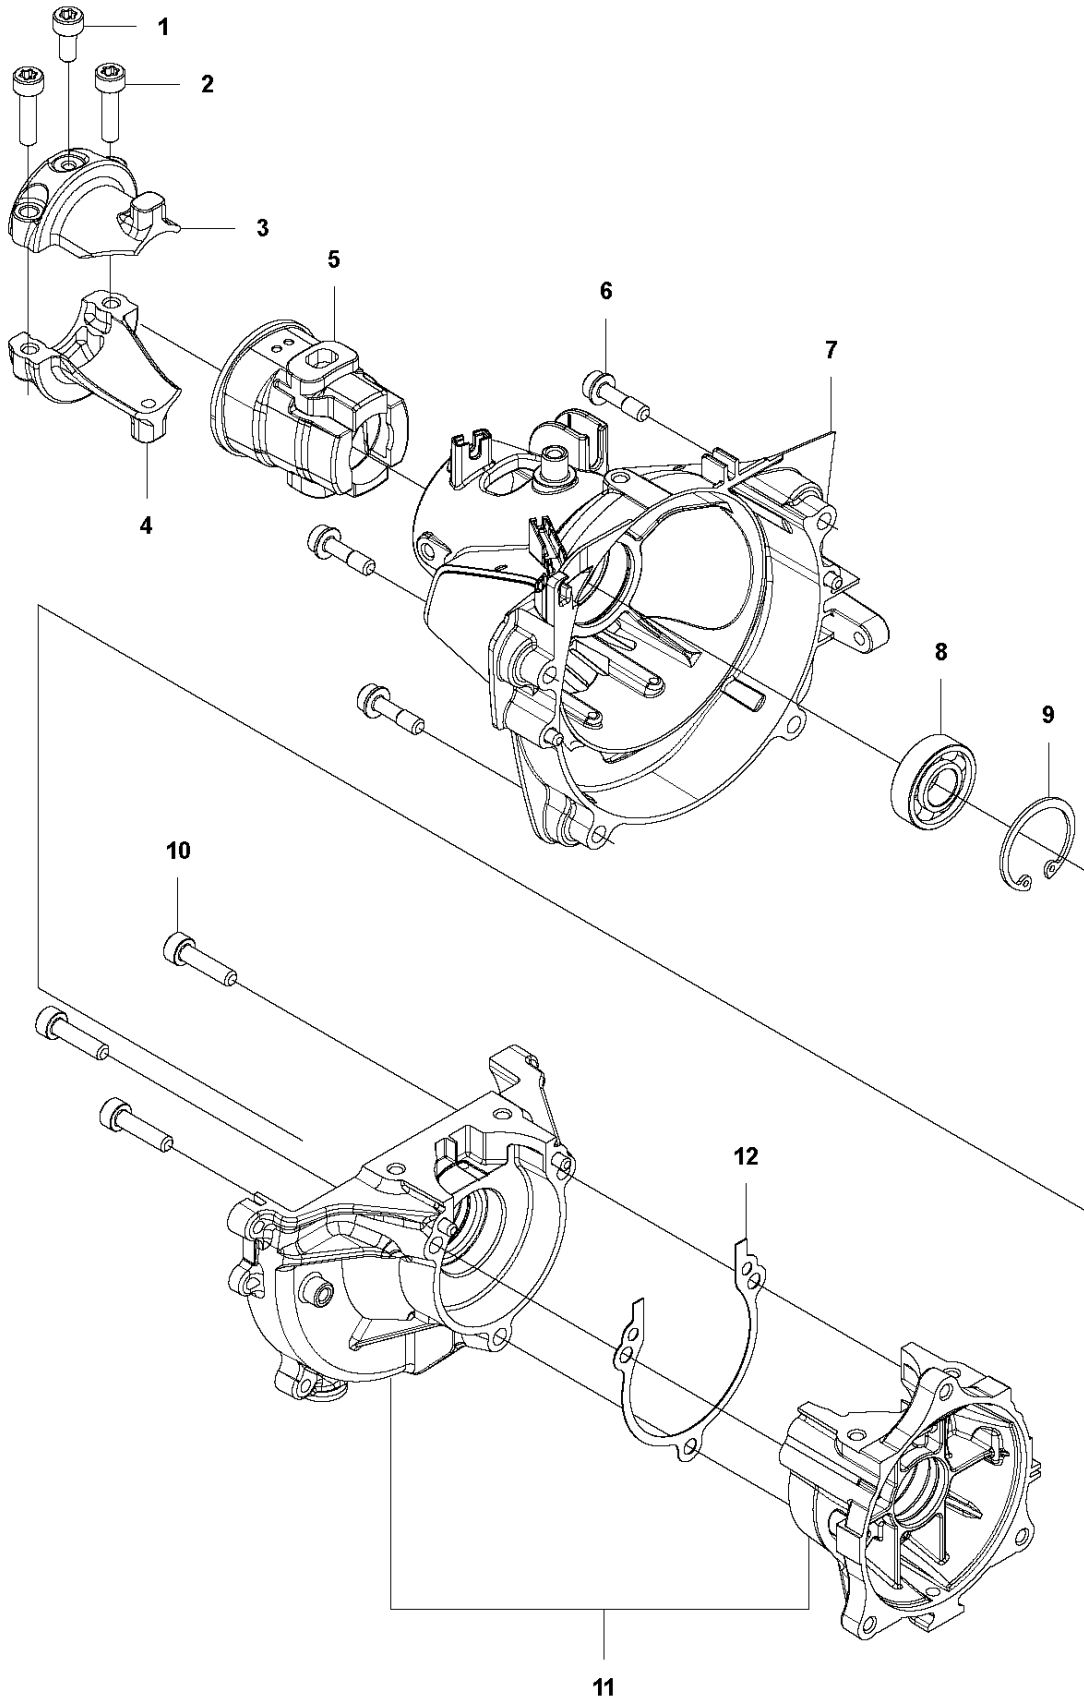

Q 524, 525
CARBURETOR

CARBURETOR

525 LK, 2013-03

Ref	Part no.	Description	Remark	Qty	Kit
1	520 97 63-01	SCREW		1	
2	577 81 57-01	SCREW		1	
3	513 59 32-01	SPRING		1	
4	579 19 06-01	COVER		1	
5	520 95 48-01	GASKET		1	
6	502 21 36-01	DIAPHRAGM PUMP		1	
7	513 40 08-01	SWIVEL		1	
8	516 52 42-01	WASHER		1	
9	506 73 86-01	RING		1	
10	579 19 07-01	SHAFT		1	
11	577 81 55-01	SPRING		1	
12	520 75 98-01	SCREW		1	
13	520 97 86-01	VALVE		1	
14	520 95 70-01	SCREEN		1	
15	505 05 79-01	SPRING		1	
16	584 90 12-01	PISTON ASSY		1	
17	520 75 98-01	SCREW		1	
18	579 19 08-01	LEVER		1	
19	505 05 65-01	RING		1	
20	579 19 10-01	SHAFT		1	
21	516 52 42-01	WASHER		1	
22	584 90 13-01	LEVER		1	
23	579 19 11-01	SPRING		1	
24	520 75 98-01	SCREW		1	
25	581 15 49-01	VALVE		1	
26	578 89 54-01	SPRING		1	
27	520 97 74-01	PIN		1	
28	577 80 72-01	LEVER		1	
29	521 08 54-01	VALVE.INLET		1	
30	577 80 71-01	SCREW		1	
31	516 97 21-01	GASKET METERI		1	
32	577 80 70-01	DIAPHRAGM		1	
33	514 18 92-01	COVER		1	
34	520 97 88-01	SCREW ASSY		4	
35	514 24 26-01	BALL		1	
36	514 24 33-01	SPRING.CHOKE		1	
37	580 68 48-01	GASKET KIT	Coomopes by item 5, 6, 31 and 32	1	

N 524, 525
CRANK CASE

CRANKCASE

525 LK, 2013-03

Ref	Part no.	Description	Remark	Qty	Kit
1	529 26 81-01	BOLT		1	
2	577 94 20-01	BOLT		2	
3	576 42 07-02	BRACKET		1	
4	576 42 08-02	BRACKET		1	
5	576 42 05-01	CUSHION		1	
6	577 81 54-01	BOLT		4	
7	576 40 41-01	HOUSING		1	
8	525 95 32-01	BEARING		1	
9	506 60 99-01	RING		1	
10	504 11 43-01	SCREW		3	
11	581 30 86-01	CRANKCASE		1	
12	576 39 95-02	GASKET		1	

P 524, 525
CRANK SHAFT

CRANKSHAFT

525 LK, 2013-03

Ref	Part no.	Description	Remark	Qty	Kit
1	576 40 46-01	MUFFLER		1	
2	544 25 68-01	SCREW		1	
3	506 68 94-01	KEY		1	
4	504 12 15-01	SEALING		2	
5	523 07 17-01	BEARING		2	
6	579 22 32-01	CRANKSHAFT		1	
7	576 40 27-01	BEARING		1	