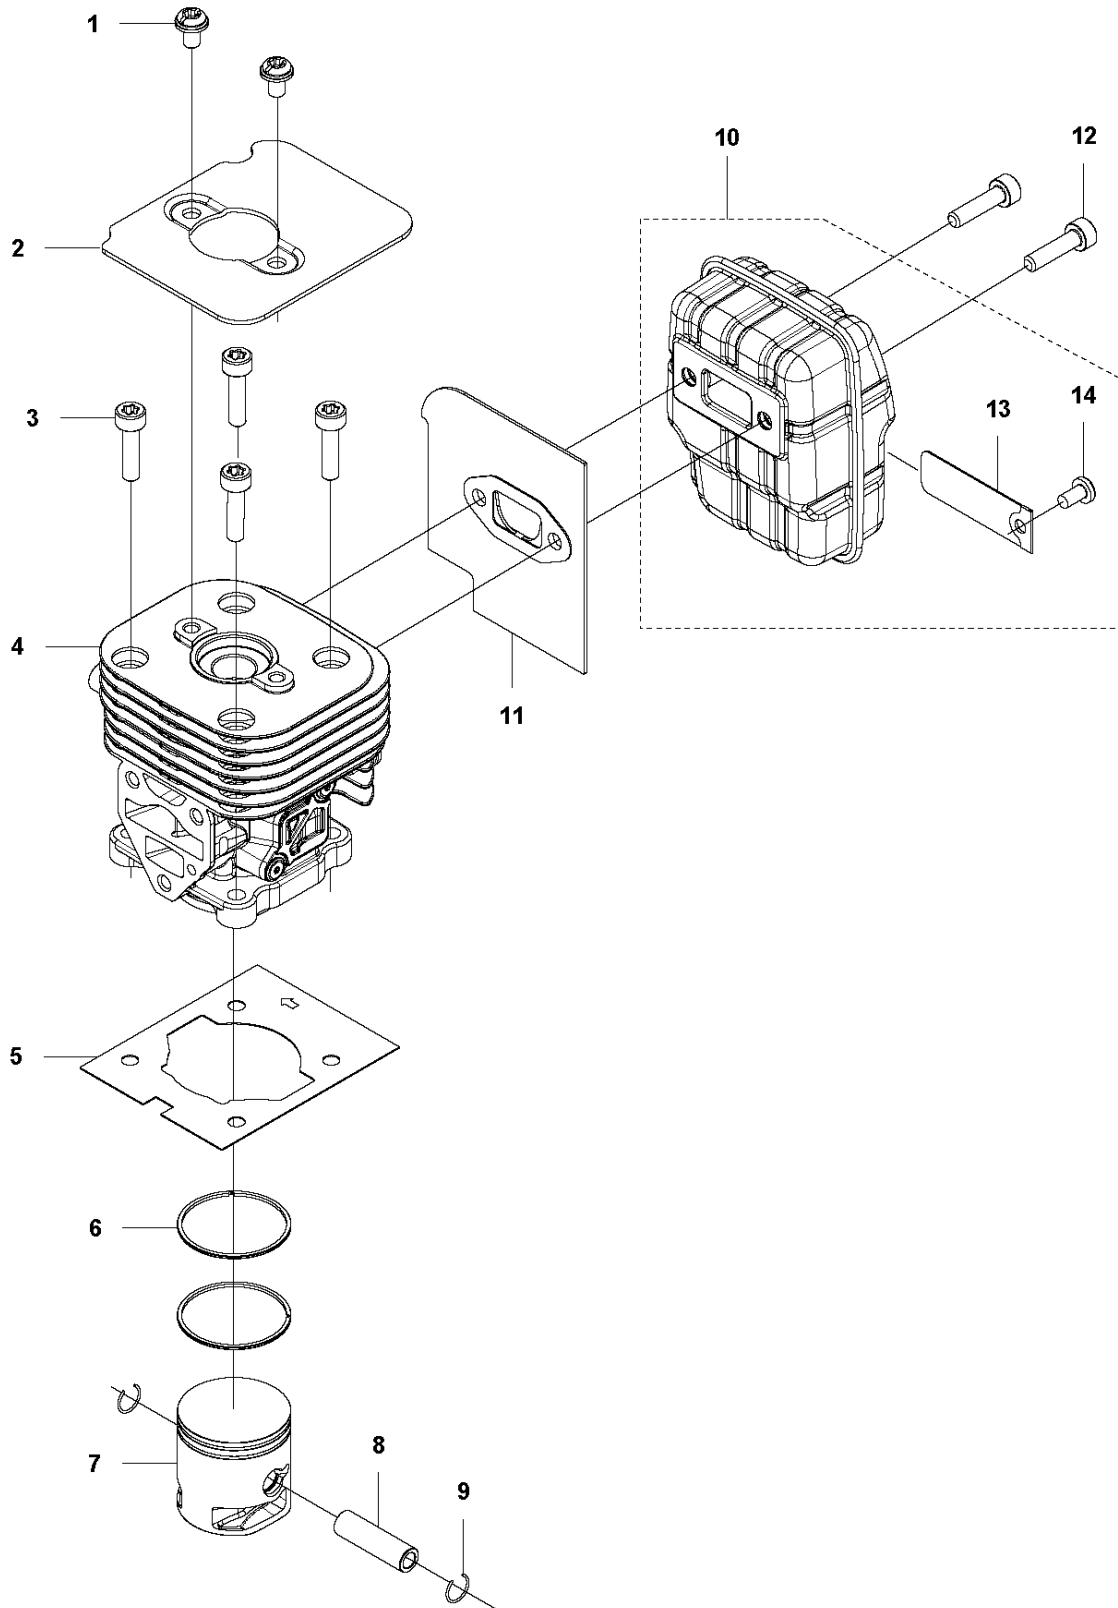

P 524, 525
CRANK SHAFT

CRANKSHAFT

525 LK, 2013-03

Ref	Part no.	Description	Remark	Qty	Kit
1	576 40 46-01	MUFFLER		1	
2	544 25 68-01	SCREW		1	
3	506 68 94-01	KEY		1	
4	504 12 15-01	SEALING		2	
5	523 07 17-01	BEARING		2	
6	579 22 32-01	CRANKSHAFT		1	
7	576 40 27-01	BEARING		1	

M 524, 525
CYLINDER PISTON & MUFFLER

CYLINDER, PISTON & MUFFLER

525 LK, 2013-03

Ref	Part no.	Description	Remark	Qty	Kit
1	544 25 68-01	SCREW		2	
2	578 78 53-01	PLATE		1	
3	504 11 43-01	SCREW		4	
4	577 97 90-01	CYLINDER		1	
5	576 39 87-02	GASKET		1	
6	506 61 81-01	RING		2	
7	577 91 74-01	PISTON		1	
8	505 04 07-01	PIN		1	
9	505 04 52-01	RING		2	
10	585 24 86-01	MUFFLER		1	
10	585 03 29-01	MUFFLER ASSY	Australia / New Zealand	1	
11	578 40 81-01	GASKET		1	
12	504 11 43-01	SCREW		2	
13	580 51 44-01	SPARK ARRESTER		1	10
14	729 57 74-05	SCREW CRPANT		1	10