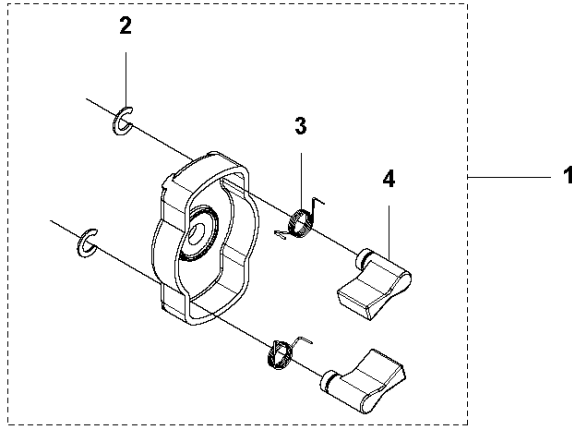

J2 525 LK, RJX, RXT, RX, RK
STARTER

STARTER

525 LK, 2013-03

Ref	Part no.	Description	Remark	Qty	Kit
1	581 14 65-01	STARTER PULLEY		1	
2	521 60 04-01	E-RING		2	1
3	521 60 03-01	SPRING		2	1
4	521 60 02-01	RATCHET		2	1
5	577 84 92-01	STARTER ASSY		1	
6	521 60 00-01	SCREW		1	5
7	576 40 12-01	PULLEY		1	5
8	577 13 41-01	SPRING		1	5
9	577 84 87-01	ROPE		1	5
10	577 84 88-01	REEL		1	5
11	504 11 50-01	SPRING.SPIRAL		1	5
12	575 48 95-01	STARTER HANDLE		1	5
13	577 81 54-01	BOLT		3	
14	579 36 96-01	DECAL		1