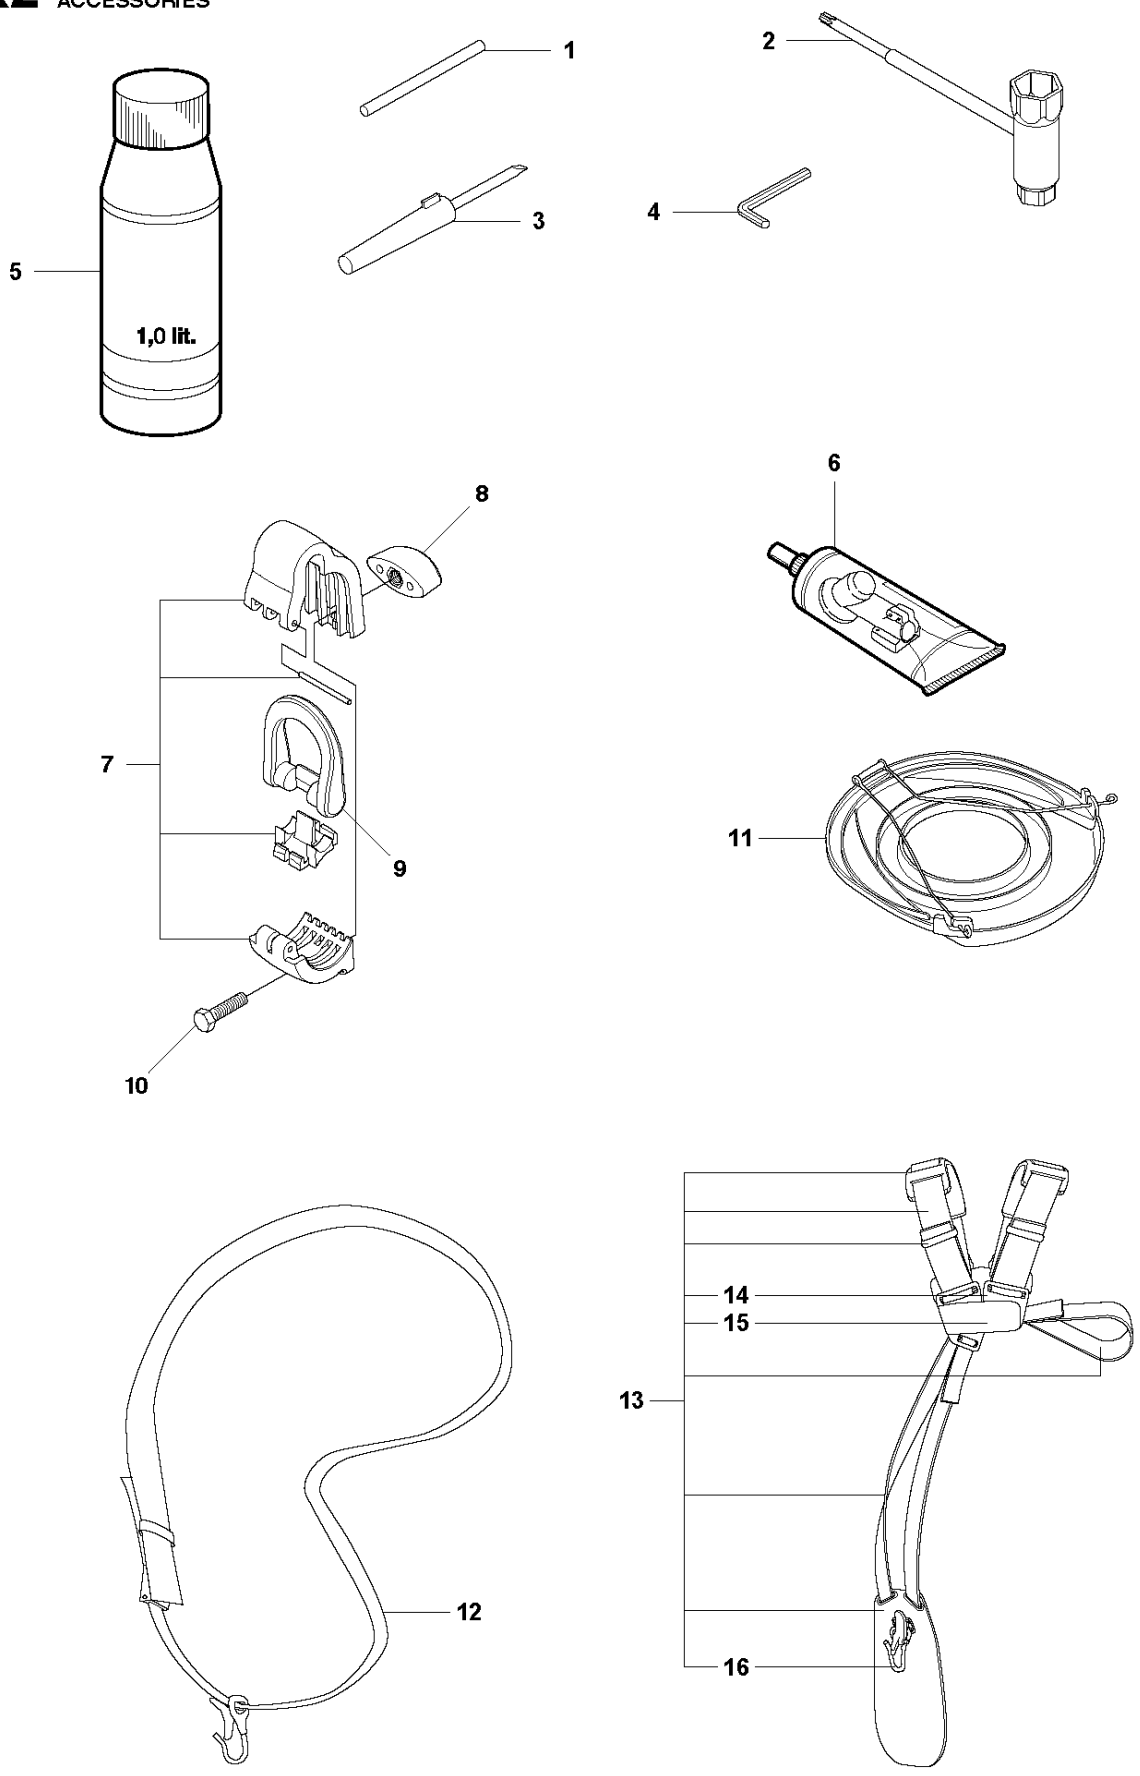

SPARE PARTS LIST

BRUSHCUTTERS/CLEARING SAWS

525 LK, 2013-03

R2 524L, 525L, LS, LST, LK, RJX, RJD, RS, RX, RXT, RK
ACCESSORIES

ACCESSORIES

525 LK, 2013-03

Ref	Part no.	Description	Remark	Qty	Kit
1	502 28 59-01	STOP		1	
2	575 73 82-02	COMBINATION WRENCH		1	
3	501 60 02-03	SCREWDRIVER		1	
4	502 21 58-01	L-NYCKEL		1	
5	531 00 92-48	FILTER OIL		1	
6	503 97 64-01	GREASE		1	
7	537 35 36-01	LOOP		1	
8	537 13 04-02	KNOB		1	7
9	537 35 01-01	LOOP		1	7
10	725 23 31-51	SCREW		1	7
11	537 31 29-01	TRANSPORT GUARD	200 - 275mm	1	
12	537 21 62-01	HARNESS		1	
12	537 21 62-02	HARNESS	USA	1	
13	537 21 63-01	HARNESS		1	
13	537 21 63-02	HARNESS	USA	1	
14	503 73 40-01	FRONT PIECE		1	13
15	503 73 41-02	FRONT PIECE		1	13
16	502 02 28-02	WELT HOOK		1	13

Q 524, 525
CARBURETOR

CARBURETOR

525 LK, 2013-03

Ref	Part no.	Description	Remark	Qty	Kit
1	520 97 63-01	SCREW		1	
2	577 81 57-01	SCREW		1	
3	513 59 32-01	SPRING		1	
4	579 19 06-01	COVER		1	
5	520 95 48-01	GASKET		1	
6	502 21 36-01	DIAPHRAGM PUMP		1	
7	513 40 08-01	SWIVEL		1	
8	516 52 42-01	WASHER		1	
9	506 73 86-01	RING		1	
10	579 19 07-01	SHAFT		1	
11	577 81 55-01	SPRING		1	
12	520 75 98-01	SCREW		1	
13	520 97 86-01	VALVE		1	
14	520 95 70-01	SCREEN		1	
15	505 05 79-01	SPRING		1	
16	584 90 12-01	PISTON ASSY		1	
17	520 75 98-01	SCREW		1	
18	579 19 08-01	LEVER		1	
19	505 05 65-01	RING		1	
20	579 19 10-01	SHAFT		1	
21	516 52 42-01	WASHER		1	
22	584 90 13-01	LEVER		1	
23	579 19 11-01	SPRING		1	
24	520 75 98-01	SCREW		1	
25	581 15 49-01	VALVE		1	
26	578 89 54-01	SPRING		1	
27	520 97 74-01	PIN		1	
28	577 80 72-01	LEVER		1	
29	521 08 54-01	VALVE.INLET		1	
30	577 80 71-01	SCREW		1	
31	516 97 21-01	GASKET METERI		1	
32	577 80 70-01	DIAPHRAGM		1	
33	514 18 92-01	COVER		1	
34	520 97 88-01	SCREW ASSY		4	
35	514 24 26-01	BALL		1	
36	514 24 33-01	SPRING.CHOKE		1	
37	580 68 48-01	GASKET KIT	Coomopes by item 5, 6, 31 and 32	1	