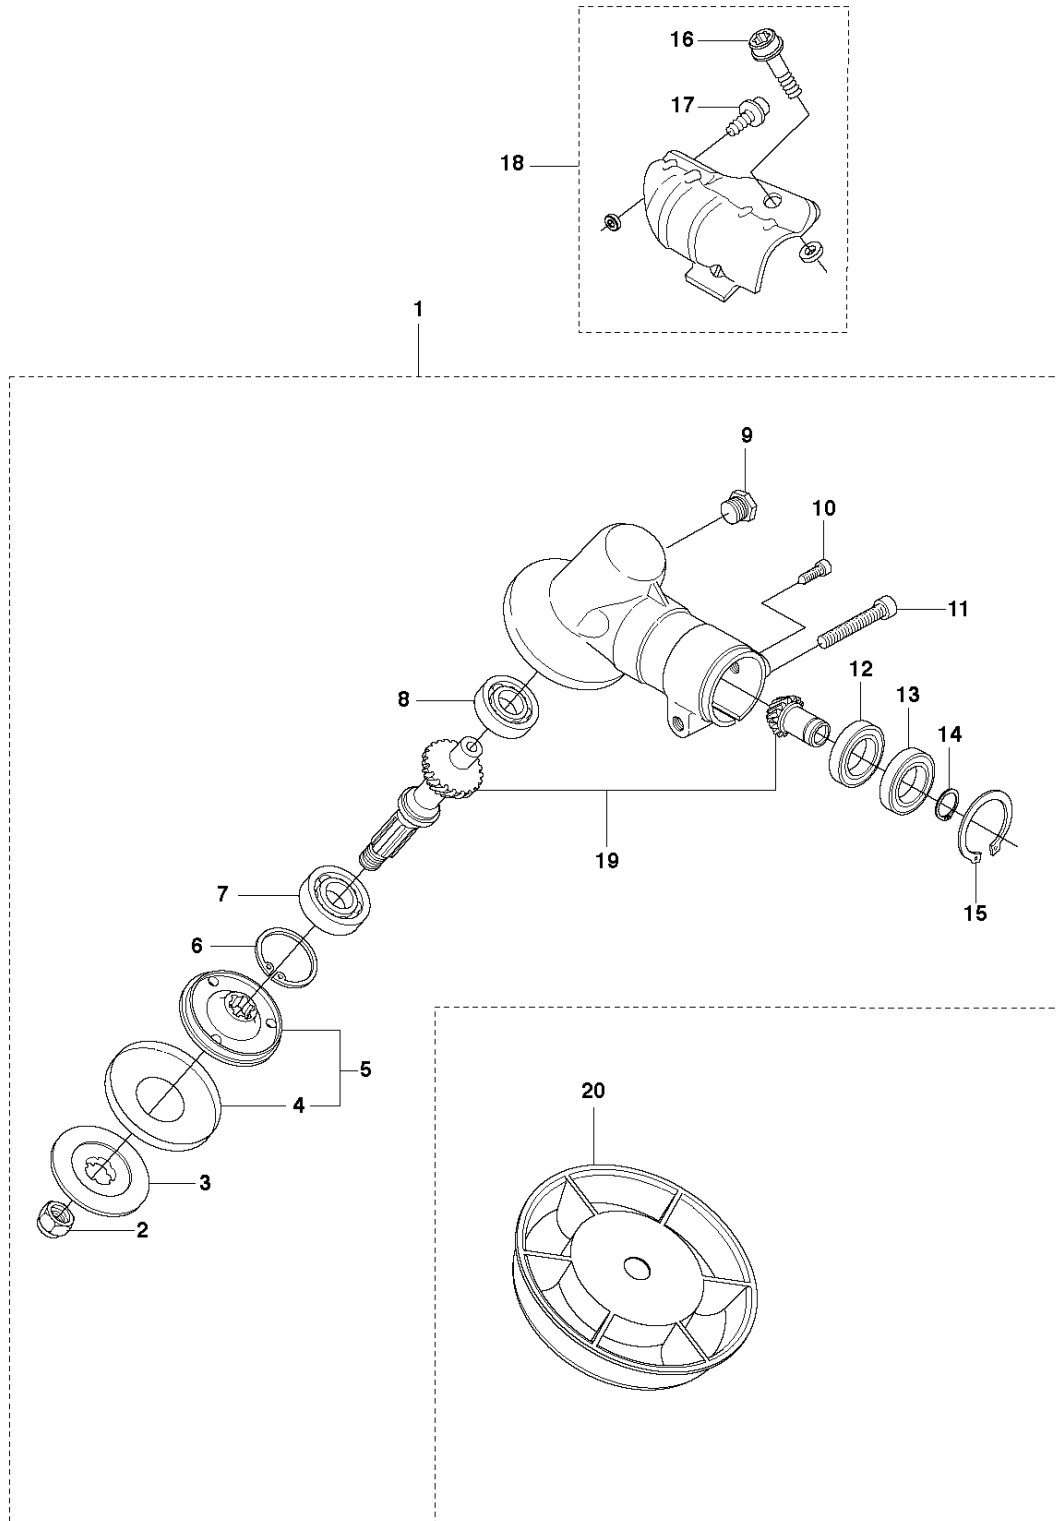

A1 524L, 525L, LS, LK, RJX, RJD, RS, RX, RXT, RK
BEVEL GEAR

BEVEL GEAR

525 LK, 2013-03

Ref	Part no.	Description	Remark	Qty	Kit
1	537 19 92-02	BEVEL GEAR ASSY		1	
2	503 85 63-01	NUT		1	1
3	537 28 56-01	SUPPORT FLANGE		1	1
4	537 29 26-01	CUP		1	1
5	537 23 49-01	DRIVER ASSY		1	1
6	735 31 28-10	CIRCLIP		1	1
7	503 25 24-01	BALL BEARING		1	1
8	738 21 98-00	BALL BEARING		1	1
9	503 20 15-01	SCREW IHHM		1	1
10	503 20 14-12	SCREW IHSCFMO		1	1
11	503 20 07-25	SCREW IHSCFM		1	1
12	738 21 99-00	BALL BEARING		1	1
13	738 21 99-02	BALL BEARING		1	1
14	735 31 11-00	CIRCLIP		1	1
15	735 31 25-10	CIRCLIP		1	1
16	544 21 84-20	SCREW ITXSCM		1	18
17	501 98 10-01	SCREW ITXSCM		1	18
18	574 30 69-03	CLAMP		1	
19	537 04 10-01	GEAR WHEEL KIT		1	1
20	503 89 01-01	SUPPORT CUP		1