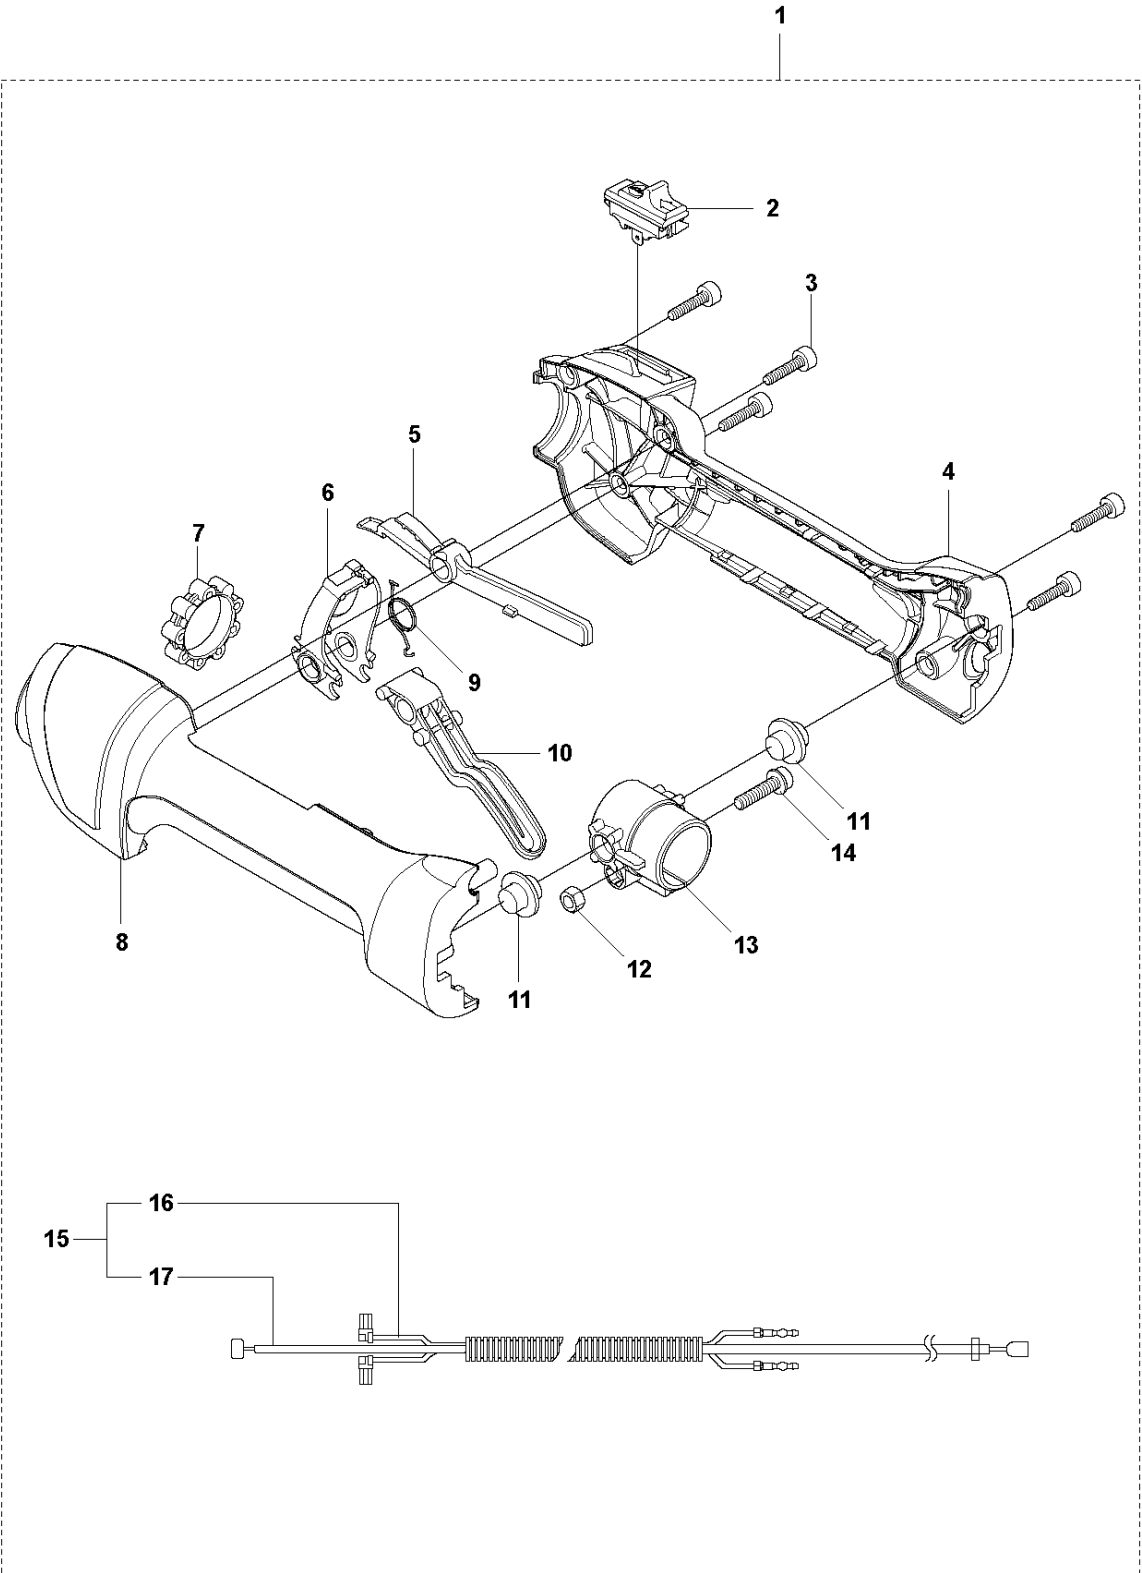

F 524L, 525L, LS, LST, LK, RJX, RJD
THROTTLE CONTROLS

THROTTLE CONTROLS

525 LK, 2013-03

Ref	Part no.	Description	Remark	Qty	Kit
1	578 27 95-02	THROTTLE CONTROL	LK, RJD, (LST Australia)	1	
2	537 41 90-01	SWITCH		1	1
3	575 96 05-01	SCREW IHSCT		5	1
4	544 10 02-02	HANDLE HALF RIGHT	LK, RJD, (LST Australia)	1	1
5	503 87 80-01	THROTTLE LOCKOUT		1	1
6	503 91 81-01	THROTTLE LEVER		1	1
7	503 96 14-01	VIBRATION ABSORBER		1	1
8	544 10 03-02	HANDLE HALF LEFT	LK, RJD, (LST Australia)	1	1
9	544 10 08-01	RECOIL SPRING		1	1
10	503 87 79-03	THROTTLE TRIGGER		1	1
11	544 10 17-02	RUBBER DAMPER	LK, RJD, (LST Australia)	2	1
12	731 23 14-01	HEXAGON NUT		1	1
13	544 11 21-01	RETAINER		1	1
14	506 68 90-01	BOLT		1	1
15	578 27 96-01	WIRING		1	1
16	502 53 16-01	SHORT CIRCUIT CABLE		1	1, 15
17	578 86 78-01	THROTTLE CABLE		1	1, 15