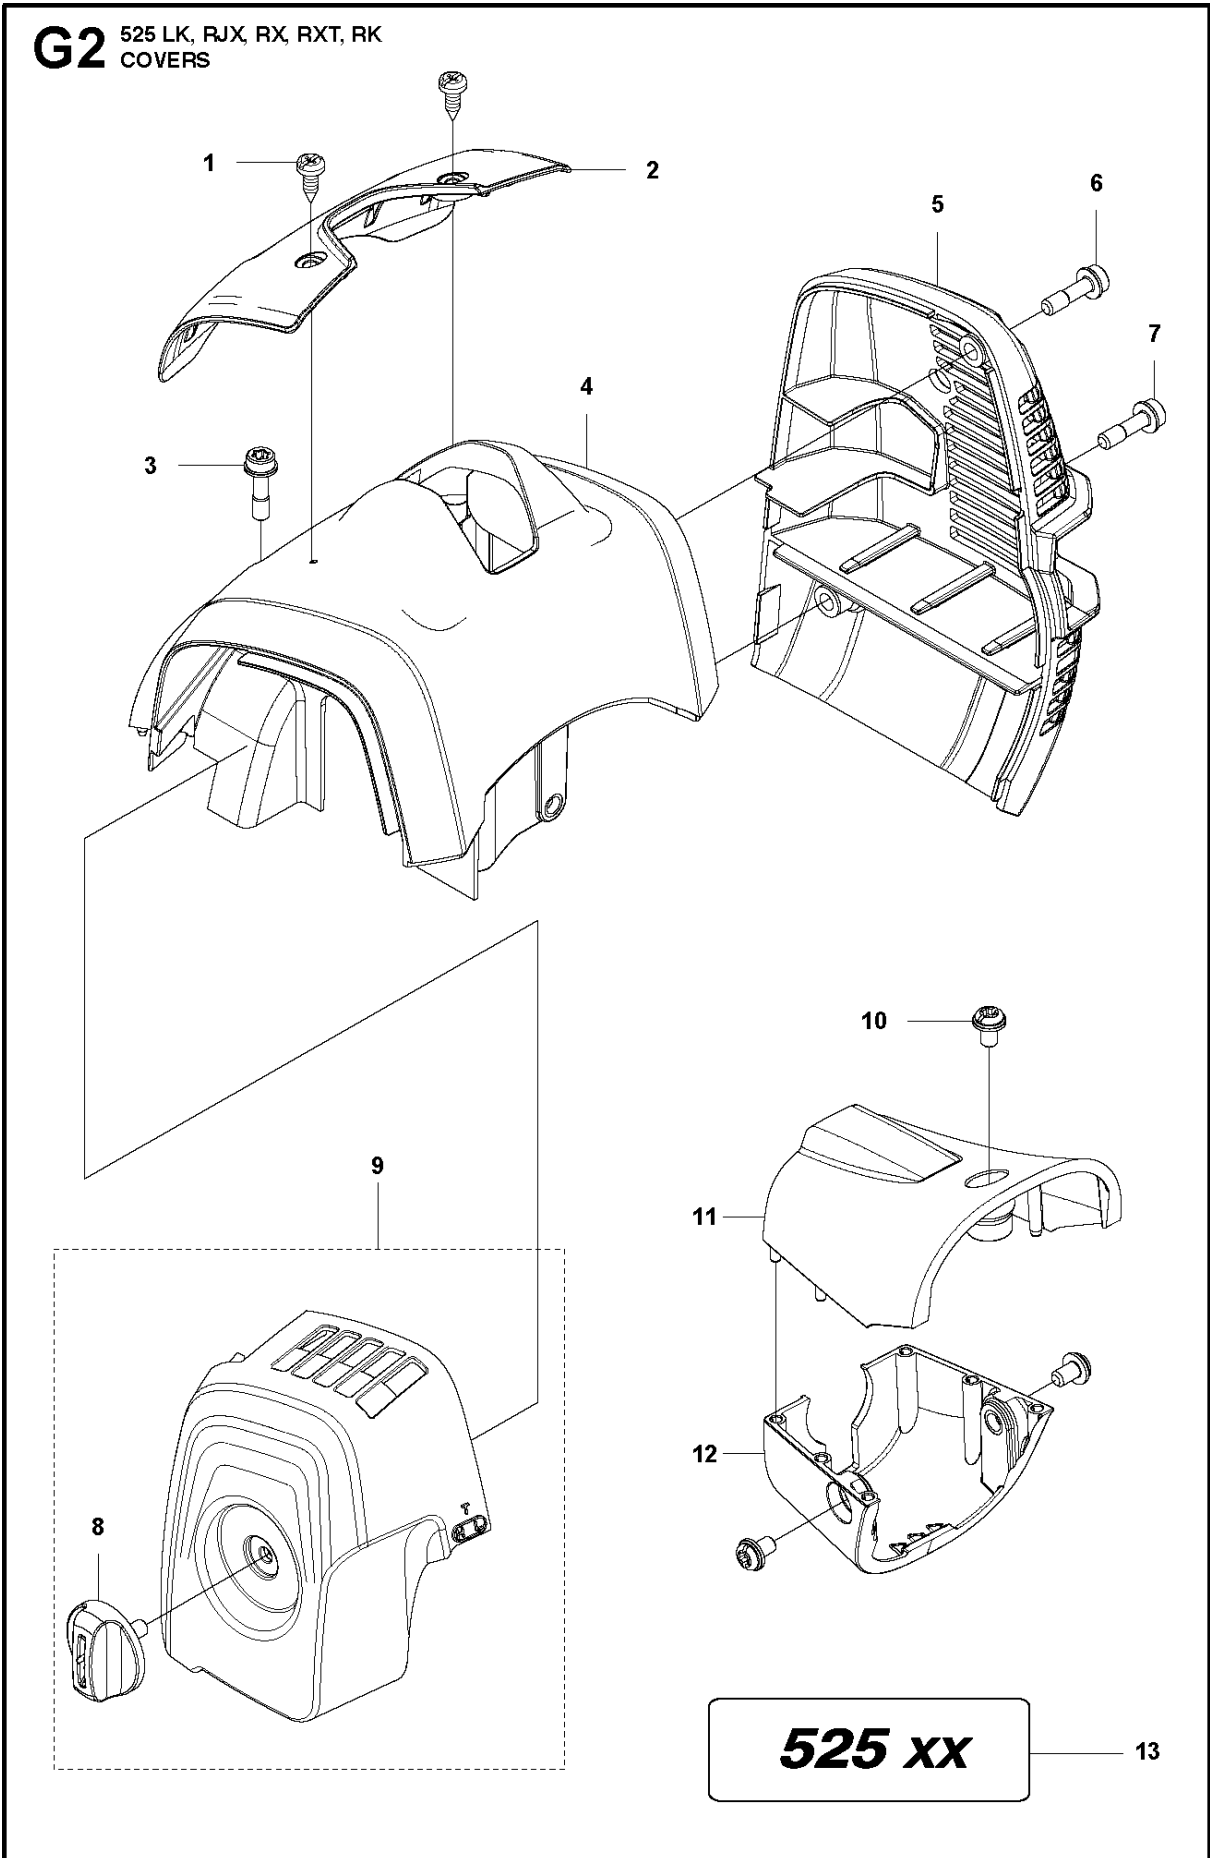

G2 525 LK, RJX, RX, RXT, RK
COVERS

COVER

525 LK, 2013-03

Ref	Part no.	Description	Remark	Qty	Kit
1	503 21 35-12	SCREW CCRPANT		2	
2	576 40 45-01	ARM PROTECTION		1	
3	577 81 54-01	BOLT		1	
4	576 40 43-01	CYLINDER COVER		1	
5	576 40 47-01	MUFFLER GUARD		1	
6	577 81 54-01	BOLT		1	
7	577 81 54-01	BOLT		1	
8	576 99 24-02	KNOB		1	9
9	581 04 73-01	FILTER COVER ASSY		1	
10	544 25 68-01	SCREW		3	
11	577 84 82-01	COVER		1	
12	577 84 81-01	COVER		1	
13	579 44 58-13	DECAL	525LK	1