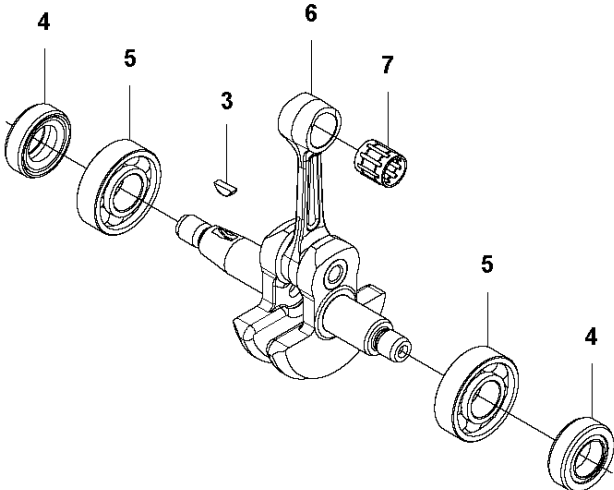

N 524, 525
CRANK CASE

CRANKCASE

525 LK, 2013-03

Ref	Part no.	Description	Remark	Qty	Kit
1	529 26 81-01	BOLT		1	
2	577 94 20-01	BOLT		2	
3	576 42 07-02	BRACKET		1	
4	576 42 08-02	BRACKET		1	
5	576 42 05-01	CUSHION		1	
6	577 81 54-01	BOLT		4	
7	576 40 41-01	HOUSING		1	
8	525 95 32-01	BEARING		1	
9	506 60 99-01	RING		1	
10	504 11 43-01	SCREW		3	
11	581 30 86-01	CRANKCASE		1	
12	576 39 95-02	GASKET		1	

P 524, 525
CRANK SHAFT

CRANKSHAFT

525 LK, 2013-03

Ref	Part no.	Description	Remark	Qty	Kit
1	576 40 46-01	MUFFLER		1	
2	544 25 68-01	SCREW		1	
3	506 68 94-01	KEY		1	
4	504 12 15-01	SEALING		2	
5	523 07 17-01	BEARING		2	
6	579 22 32-01	CRANKSHAFT		1	
7	576 40 27-01	BEARING		1	