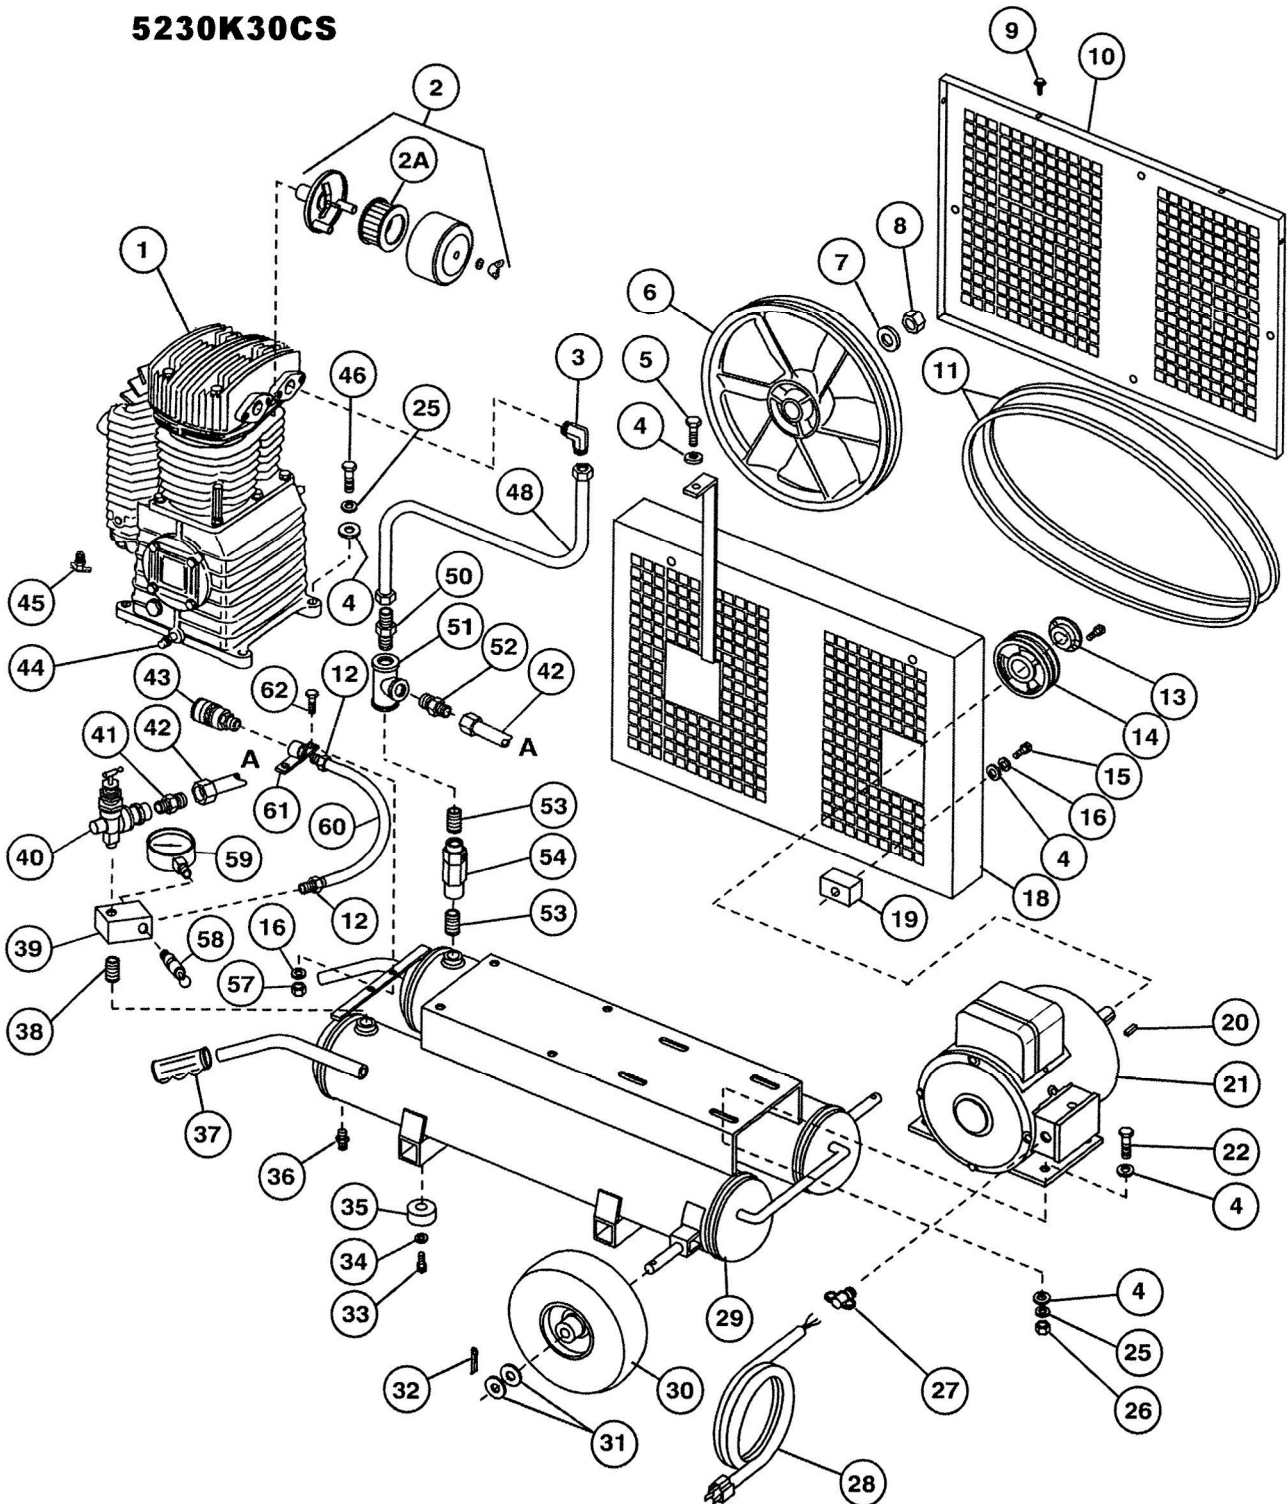

ROLAIR

SCHEMATIC FOR MODELS

3230K24CS

4230K28CS

5230K30CS

**PARTS LIST FOR MODELS
3230K24CS, 4230K28CS & 5230K30CS**

Schem #	Description	Part #	Qty.	Schem #	Description	Part #	Qty.
1	II Stage Pump w/Flywheel – Model 5230K30CS	PMP22K30CH	1	20	Keystock	MIS10096C	1
	II Stage Pump w/Flywheel – Model 3230K24CS	PMP22K24CH	1	21	5 HP Motor w/Overload – Model 5230K30CS	MTRG105	1
	II Stage Pump w/Flywheel – Model 4230K28CS	PMP22K28CH	1		3 HP Motor – Models 3230K24CS & 4230K28CS	MTRE101	1
2	Silencer/Filter Assembly – Models 5230K30CS & 4230K28CS	FS14075	1	22	Bolt	MIS10041	4
	Silencer/Filter Assembly – Model 3230K24CS	FS14050	1	25	Lock Washer	MIS10100	4
2A	Replacement Filter Element for Above	431	1	26	Nut	MIS10040	4
				27	Box Connector	161	1
3	Brass Elbow	BREL0750X075039	1	28	Cord w/220V Plug	175	1
4	Washer	MIS10103	10	29	Twin Tank Assembly – Model 5230K30CS	TNKASY5230K30	1
5	Bolt – Models 5230K30CS & 4230K28CS	37308060CH	1		Twin Tank Assembly – Models 3230K24CS & 4230K28CS	TNKASY3230K24	1
	Bolt – Model 3230K24CS	37301130CH	1	30	Foam-Filled Flat-Free Tire	WLS50	2
6	Flywheel – Model 3230K24CS & 4230K28CS	31004620CH	1	31	Washer	MIS10104	4
	Flywheel – Model 5230K30CS	31003040CH	1	32	Cotter Pin	181B	2
7	Washer – Models 5230K30CS & 4230K28CS	37502450CH	1	33	Screw	MIS10008	4
	Washer – Model 3230K24CS	37500730CH	1	34	Washer	MIS10102	4
8	Nut – Models 5230K30CS & 4230K28CS	37403780CH	1	35	Rubber Foot	219	4
	Nut – Model 3230K24CS	37400720CH	1	36	Drain Valve	132BV	2
9	Bolt	MIS10094	5	37	Handle Grip	328	2
	Belt-Guard Cover	BG8423	1	38	Nipple	BLNP0500X1500	1
10	Belt	BTA63	2	39	Aluminum Block Manifold	154	1
11	Brass Coupler	BRCPO375X0375H12	2	40	Pilot Unloader Valve	131BIG	1
12	Bushing	H1X1.125	1	41	Brass Straight	BRST0500X025038	1
13	Pulley	PU2BK80H	1	42	1/2" Copper Tubing – Specify Model	MIS11101C	1.2'
14	Bolt	MIS10023	2	43	Quick Disconnect	309A	1
15	Lock Washer	MIS10099	4	44	Nipple – Cap #BLCA0250	BLNP0250X1500	1
16	Belt Guard Assembly – Models 3230K24CS & 4230K28CS	BG3230K24ASSY	1	45	Drain Valve	132	1
		BG5230K30ASSY	1	46	Bolt	MIS10043	4
17	Belt Guard Assembly – Model 5230K30CS	MTL1002	2	48	3/4" Copper Tubing – Specify Model	MIS11102A	3'
				50	Brass Straight	BRST0750X050038	1
18	Aluminum Spacer			51	Tee	BLTE0500	1
				52	Brass Straight	BRST0500X050038	1
19				53	Nipple	BLNP0500X	1
				54	Check Valve	CV4X4L	1
				57	Nut	MIS10020	2
				58	Safety Relief Valve	SRV0250A175	1
				59	Gauge – Tank	GA0250300GC	1
				60	3/8" Rubber Hose – 16"	178A	1.34'
				61	Accessory Bracket	210	1
				62	Bolt	MIS10022	1