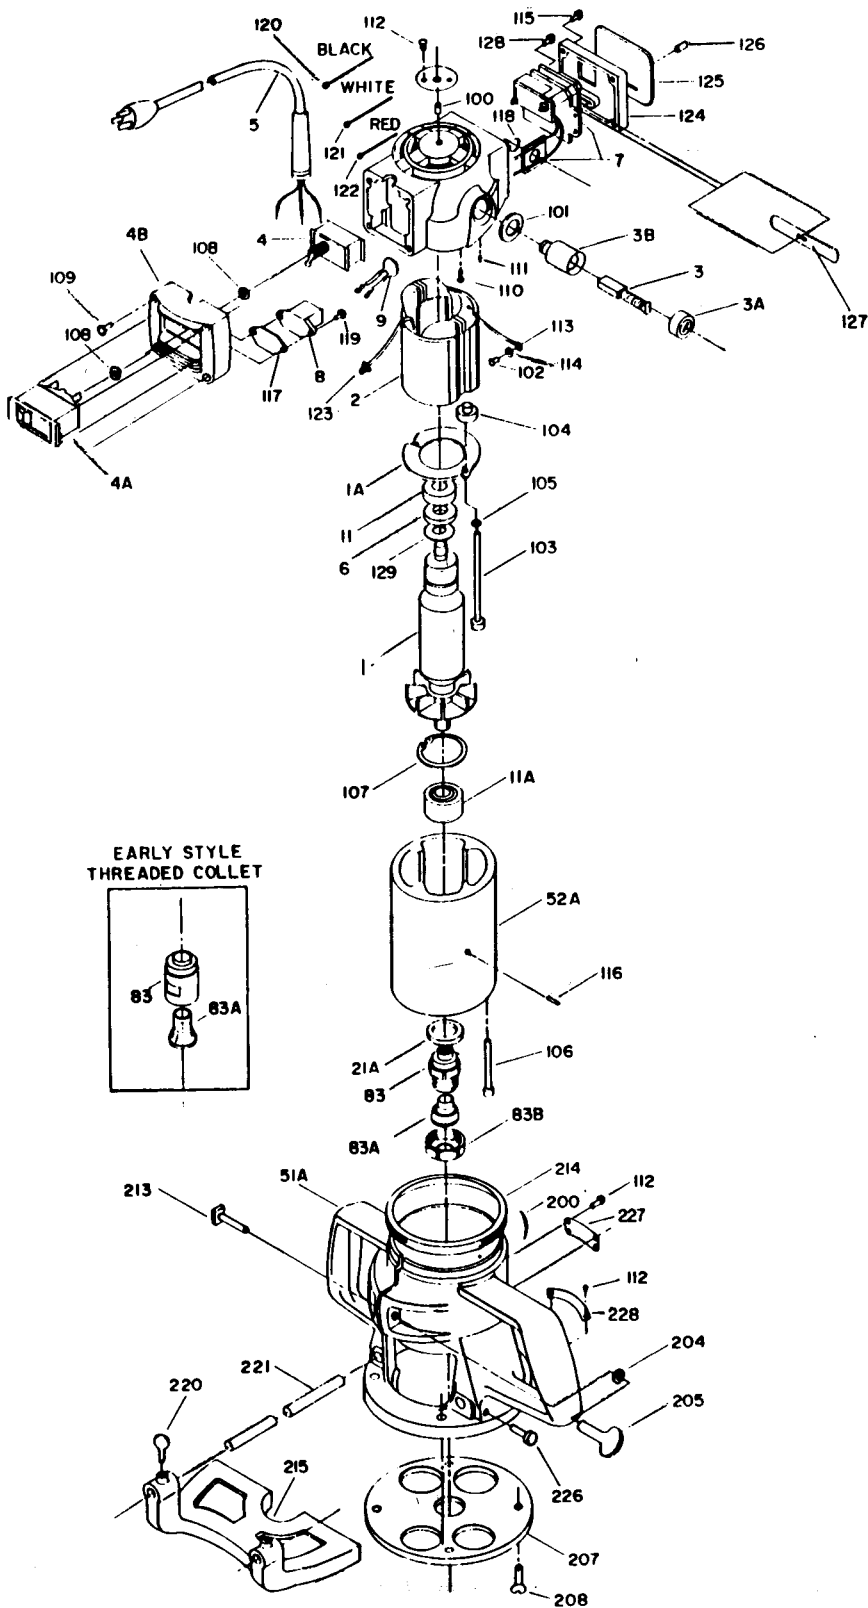

PORTER-CABLE SPEEDTRONIC™ ROUTER

WARNING! Electrical repairs should only be attempted by trained repairmen. Contact the nearest Porter-Cable Service Center or other competent repair center.

5181
5182

Parts List for 518 Type 2

Item Number	Part Number	Description	Qty Required
1	695080	ARMATURE	1
1	000000-00	No Longer Available	1
2	695079	FIELD	1
3	695414	BRUSH & SPRING	2
3	851403	CAP	1
3	000000-00	No Longer Available	1
4	000000-00	No Longer Available	1
4	000000-00	No Longer Available	1
5	695669	CORD	1
6	000000-00	No Longer Available	1
7	000000-00	No Longer Available	1
8	000000-00	No Longer Available	1
9	000000-00	No Longer Available	1
11	330003-75	BEARING, BALL	3
11	000000-00	No Longer Available	3
21	000000-00	No Longer Available	1
51	000000-00	No Longer Available	1
52	000000-00	No Longer Available	1
52	851483	HSG ASSY	1
83	A22709	OPEN-END WRENCH	1
83	000000-00	No Longer Available	1
83	42950	1/2 INCH COLLET ASSY	1
83	698800	1/2 COLLET	1
83	698800	1/2 COLLET	1
100	859069	PLUG	1
101	000000-00	No Longer Available	10
102	844107	SCREW	10