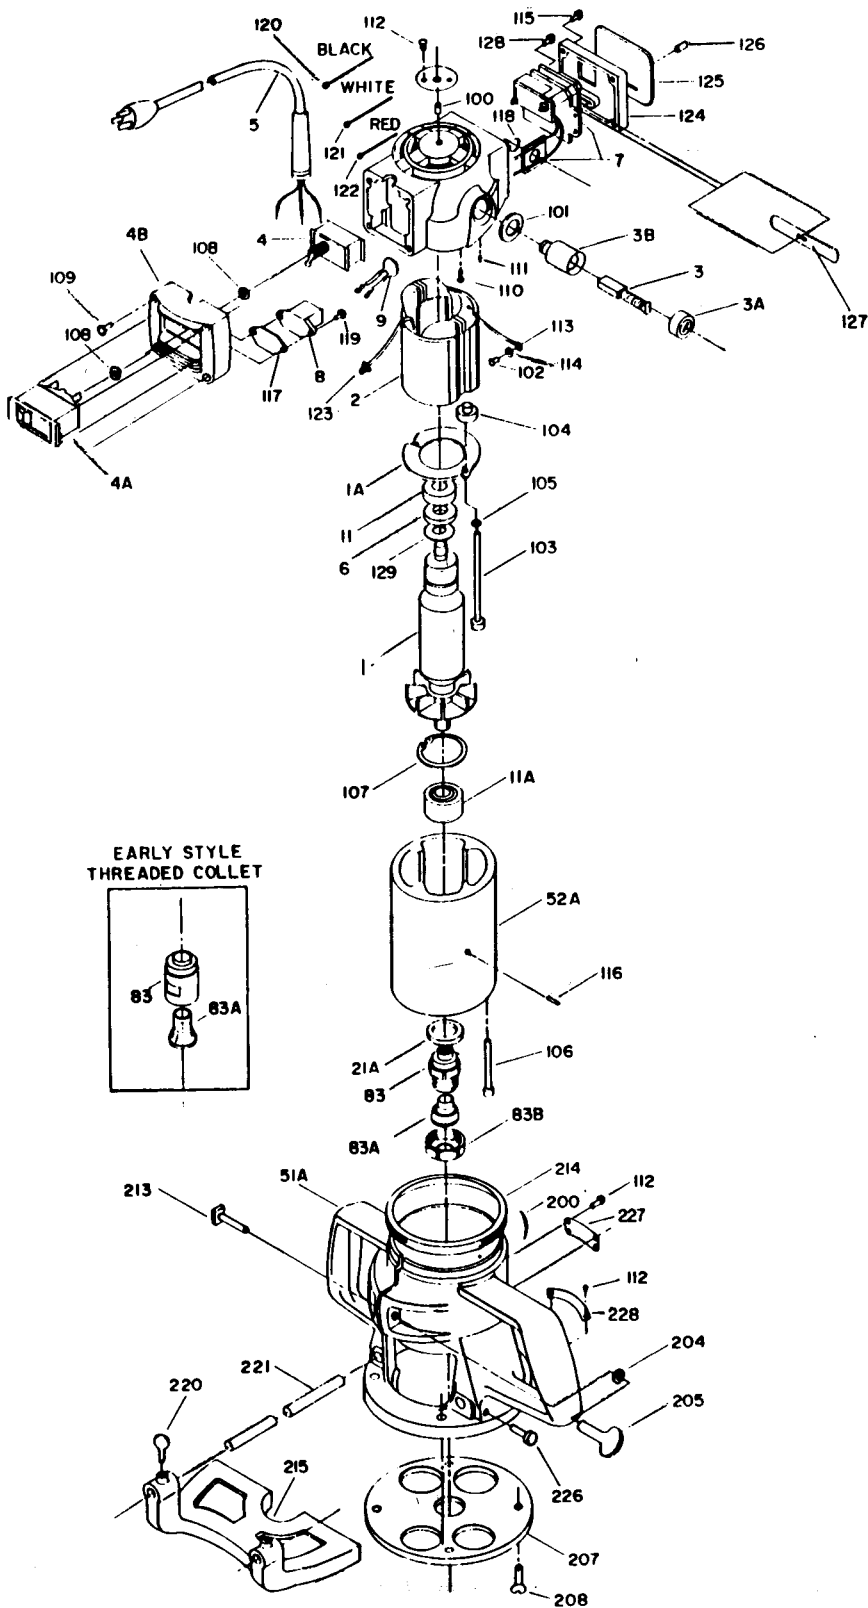

PORTER-CABLE SPEEDTRONIC™ ROUTER

WARNING! Electrical repairs should only be attempted by trained repairmen. Contact the nearest Porter-Cable Service Center or other competent repair center.

5181
5182

Parts List for 518 Type 2

Item Number	Part Number	Description	Qty Required
1	695080	ARMATURE	1
1	000000-00	No Longer Available	1
2	695079	FIELD	1
3	695414	BRUSH & SPRING	2
3	851403	CAP	1
3	000000-00	No Longer Available	1
4	876771	SWITCH	1
4	000000-00	No Longer Available	1
5	695669	CORD	1
6	694582	MAGNETIC DISC	1
7	000000-00	No Longer Available	1
8	000000-00	No Longer Available	1
9	000000-00	No Longer Available	1
11	330003-75	BEARING, BALL	3
11	000000-00	No Longer Available	3
21	854626	SEAL	1
51	694440	BASE CASTING	1
52	000000-00	No Longer Available	1
52	851483	HSG ASSY	1
83	A22709	OPEN-END WRENCH	1
83	000000-00	No Longer Available	1
83	42950	1/2 INCH COLLET ASSY	1
83	698800	1/2 COLLET	1
83	698800	1/2 COLLET	1
100	859069	PLUG	1
101	853518	WASHER	10
102	844107	SCREW	10