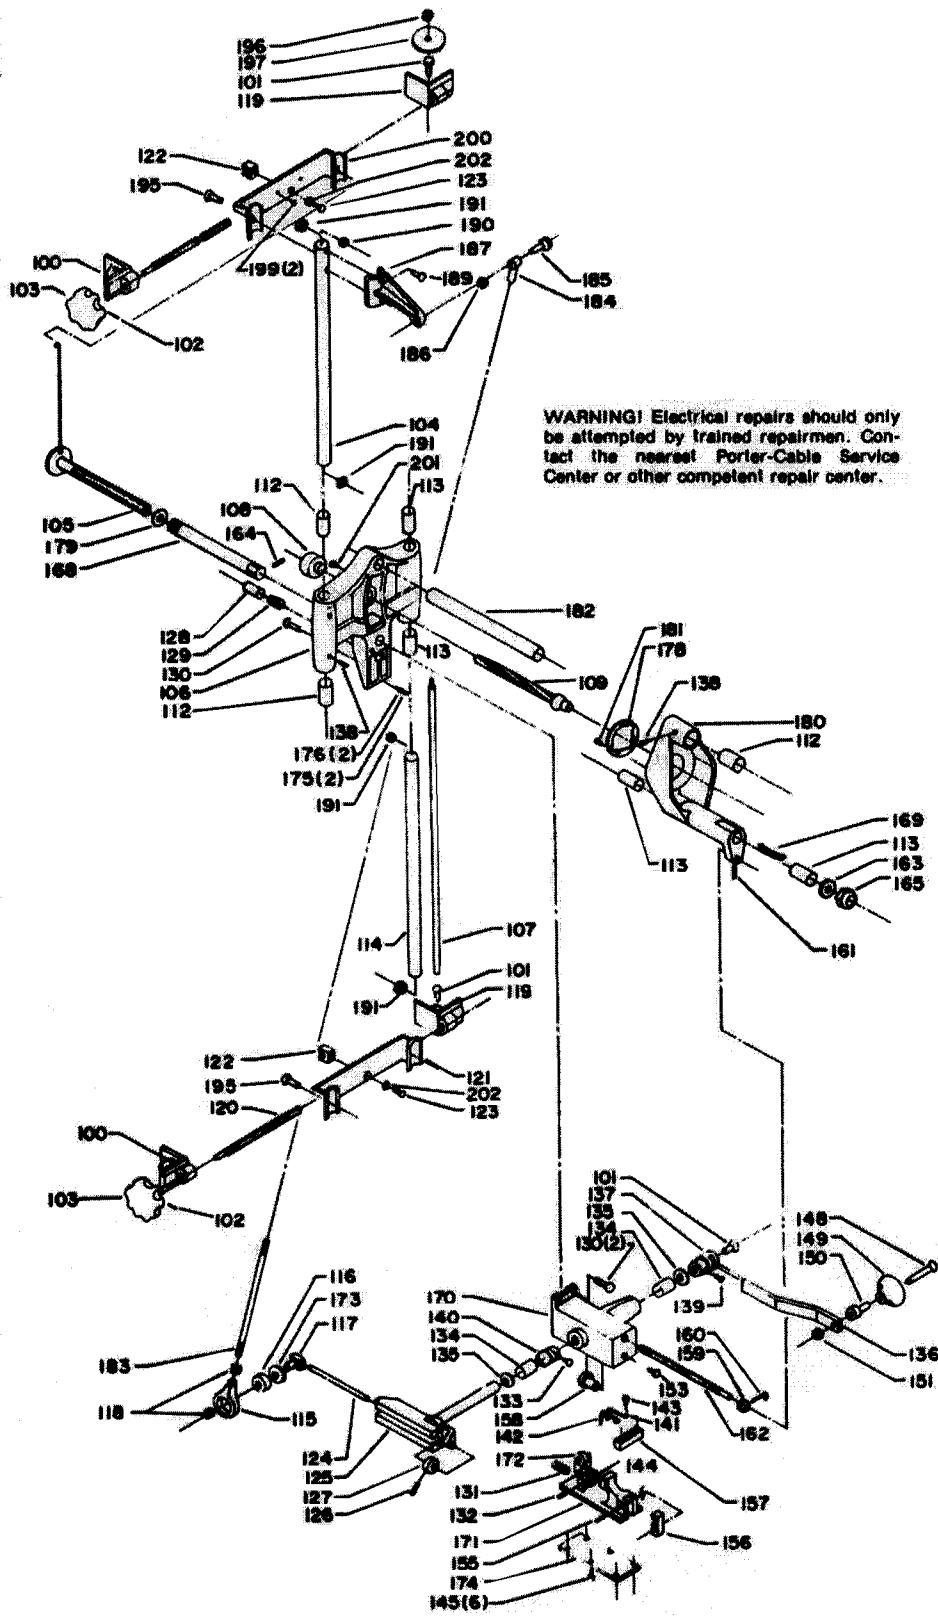

# PORTER-CABLE LOCK MORTISER

**513**  
**519**  
Types 1, 2, 3

## Parts List for 513 Type 1

Item Number	Part Number	Description	Qty Required
100	000000-00	No Longer Available	1
101	697236	BOLT	10
102	000000-00	No Longer Available	10
109	695474	CUTTER SHAFT ASSY	3
109	696696	SCREW	10
123	000000-00	No Longer Available	10
124	882259	KNOB/SHAFT KIT	10
128	000000-00	No Longer Available	1
143	873982	SCREW	10
155	000000-00	No Longer Available	10
158	000000-00	No Longer Available	10
159	695471	COLLAR & O-RING	1
160	695456	SCREW	10
181	876384	SCREW	10
184	000000-00	No Longer Available	1
200	000000-00	No Longer Available	1
201	873982	SCREW	10