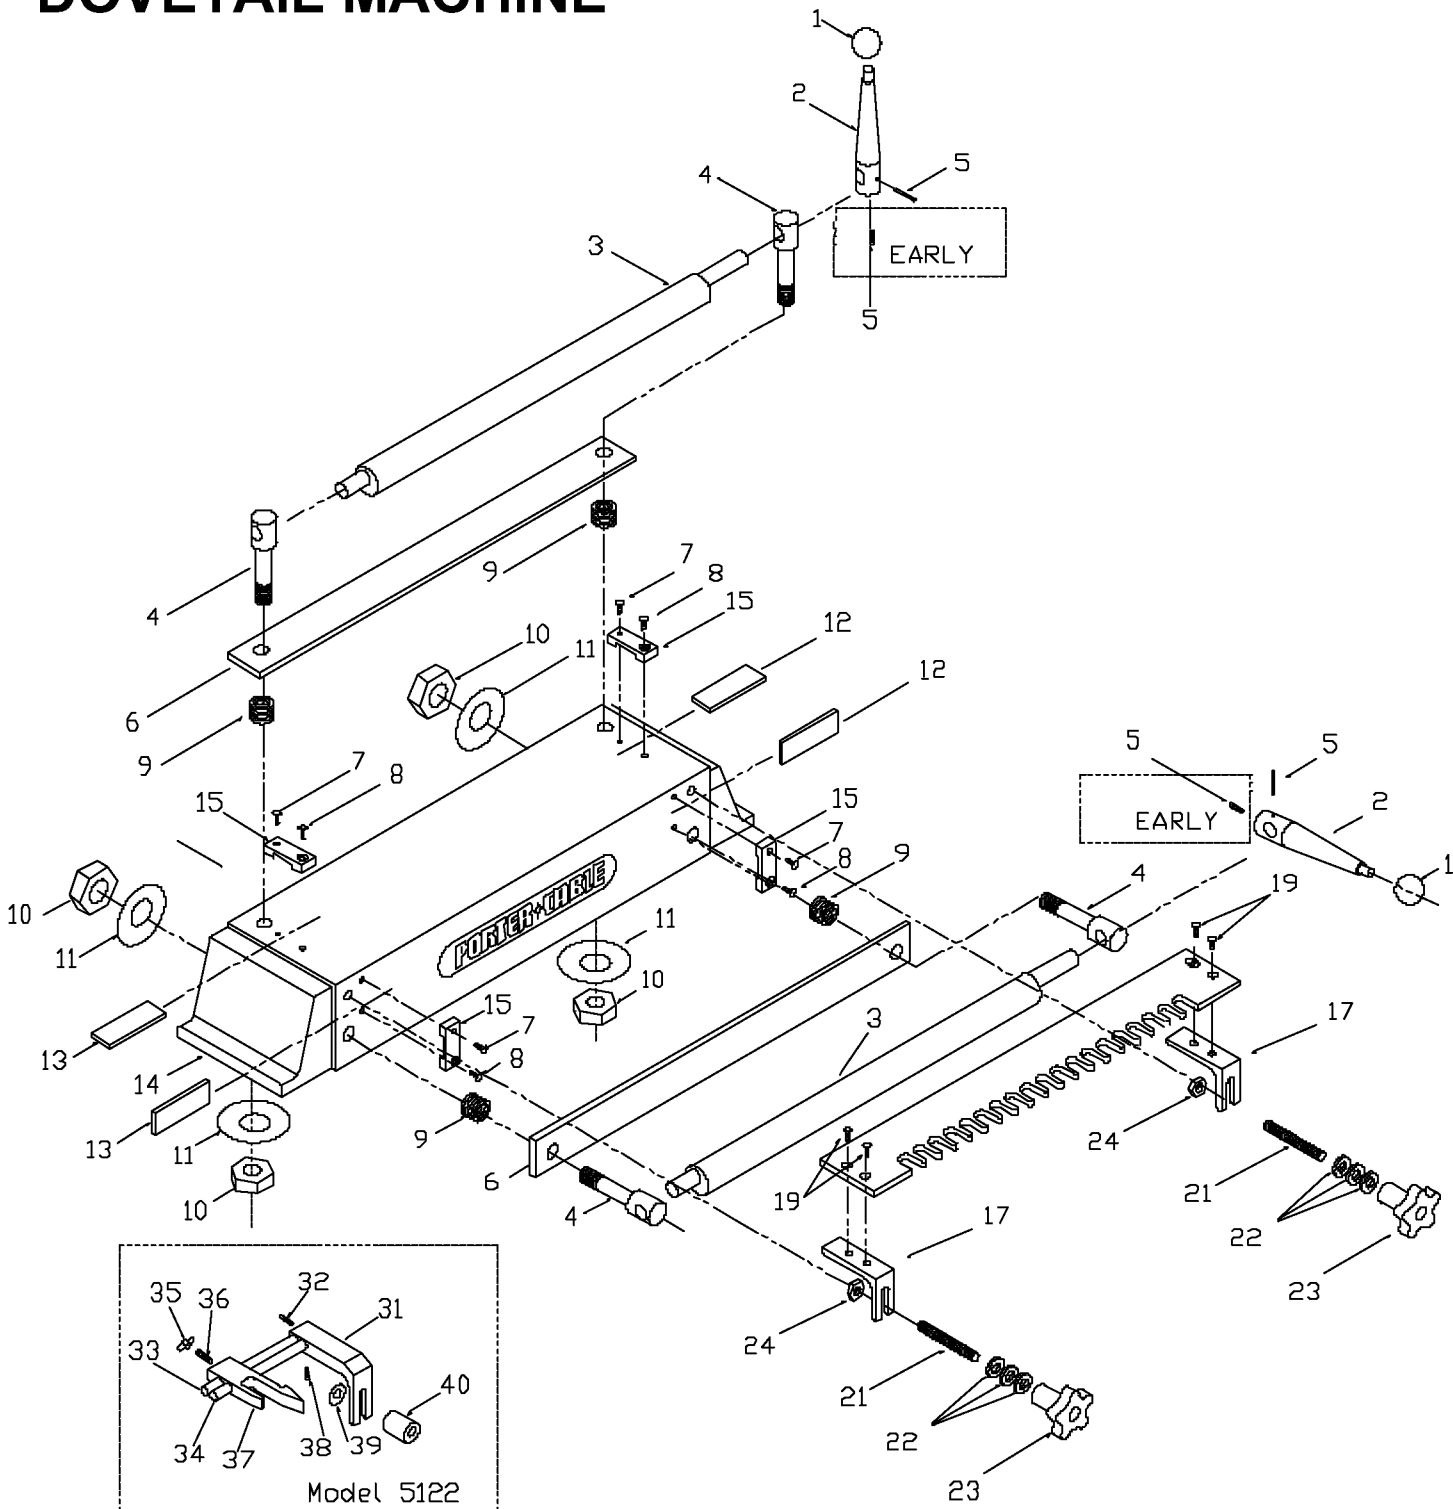

PORTER-CABLE

OMNIJIG™

DOVETAIL MACHINE

5116
7116

Parts List for 5116 Type 1

Item Number	Part Number	Description	Qty Required
1	699409	KNOB	1
2	699420	HANDLE	1
2	699520	HANDLE	1
3	000000-00	No Longer Available	1
3	000000-00	No Longer Available	1
4	699422	EYE BOLT	1
5	699457	SET SCREW	10
5	699535	ROLLED PIN	1
6	000000-00	No Longer Available	1
7	699411	SCREW	10
8	699408	SCREW	10
9	699404	SPRING	4
10	852573	NUT	10
11	848508	WASHER	10
12	699424	SCALE-RH	1
13	699461	SCALE-LH	1
14	699456	BASE	1
15	000000-00	No Longer Available	4
17	000000-00	No Longer Available	1
17	000000-00	No Longer Available	1
17	000000-00	No Longer Available	1
19	000000-00	No Longer Available	1
19	699408	SCREW	1
21	699444	SET SCREW & NUT	2
22	699418	SPACER 1/8	10
23	699402	KNOB	1
24	699406	LOCKNUT	2

Parts List for 5116 Type 1

Item Number	Part Number	Description	Qty Required
25	698110	ALLEN WRENCH T2	1
26	802905	ALLEN WRENCH	1
27	699444	SET SCREW & NUT	10
31	000000-00	No Longer Available	1
32	699441	SET SCREW	10
33	699460	ROD	1
34	699426	ROD	1
35	699429	COVER FOR THUMBSCREW	1
36	803161	SCREW	10
37	000000-00	No Longer Available	1
37	000000-00	No Longer Available	1
38	802388	SCREW	10
39	699425	SPACER 1/32	10
40	699454	SPACER 1 1/8 INCH	10
50	699513	1/2 DOVETAIL TEMP	1
54	42046	TEMPLET GUIDE	1
55	42237	LOCK NUT	1
60	699516	TEMPLET	1
63	42054	TEMPLET GUIDE	1
64	42237	LOCK NUT	1
70	699475	1/2 BOX TEMPLET	1
72	000000-00	No Longer Available	1
73	000000-00	No Longer Available	1
74	42046	TEMPLET GUIDE	1
75	42237	LOCK NUT	1
80	699514	DOVETAIL	1
82	699515	DOVETAIL	1

Parts List for 5116 Type 1

Item Number	Part Number	Description	Qty Required
86	42046	TEMPLET GUIDE	1
87	42237	LOCK NUT	1
90	699518	THROUGH TEMPLET	1
92	42046	TEMPLET GUIDE	1
93	42237	LOCK NUT	1
95	000000-00	No Longer Available	1
96	43300PC	BIT	1
99	000000-00	No Longer Available	1
100	000000-00	No Longer Available	1
104	42046	TEMPLET GUIDE	1
105	42237	LOCK NUT	1
856	699515	DOVETAIL	1
856	699514	DOVETAIL	1