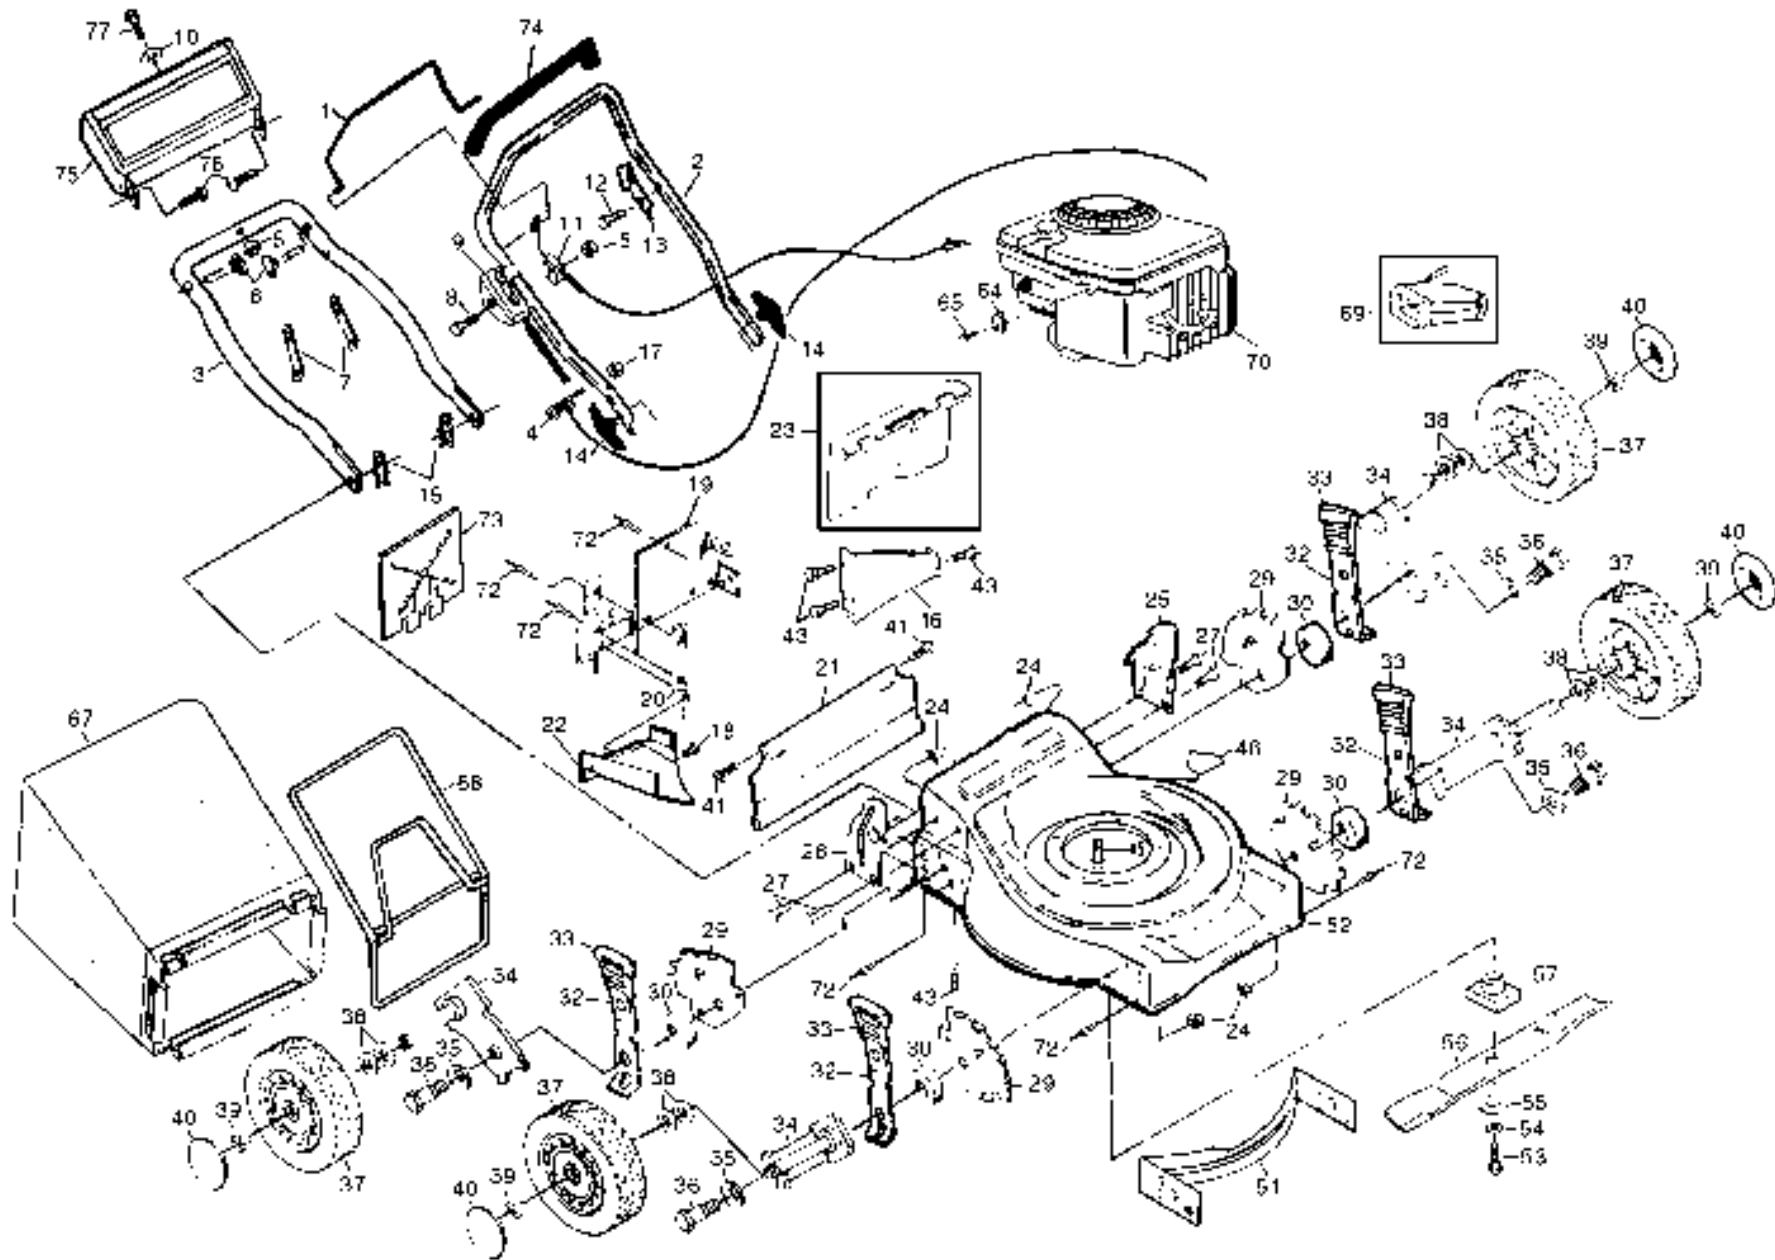

REPAIR PARTS

20" ROTARY LAWN MOWER - - MODEL NO. 51 (954065601A)

REPAIR PARTS

20" ROTARY LAWN MOWER - - MODEL NO. 51 (954065601A)

15

KEY NO.	PART NO.	DESCRIPTION	KEY NO.	PART NO.	DESCRIPTION
1	532850735	Control Bar	36	532142748	Shoulder Bolt 3/8-16
2	532125295	Upper Handle	37	532800333	Wheel Assembly
3	532125293	Lower Handle	38	532057143	Washer
4	532132001	Rope Guide	39	532083923	Locknut
5	532063601	Locknut 1/4-20	40	532850845	Hubcap
6	532131959	Handle Bolt	41	532088652	Hinge Screw
7	532066426	Wire Tie	43	532054583	Hex Tapping Screw 1/4-20 x 1/2
8	532144929	Machine Screw 1/4-20 x 2.12	45	532850998	Hex Head Thread Rolling Screw 3/8-16x1
10	532085723	Washer	46	532107339	Danger Decal
11	532130861	Engine Zone Control Cable	51	532125311	Front Baffle
12	532750097	Hex Washer Head Screw #10-24 x 1/2	52	532702268	Housing Assembly (Incl. Ref. #46)
13	532125162	Up-Stop Bracket	53	532851084	Hex Head Screw 3/8-24 x 1-3/8 Grd. 8
14	532136376	Handle Knobs	54	532850263	Helical Lock Washer
15	532051793	Hairpin Cotter	55	532851074	Hardened Washer
16	532125035	Rear Baffle	56	532134871	20" Blade
17	873510400	Keps Locknut 1/4-20	57	532850977	Blade Adapter
18	532086344	Hex Head Screw	64	532213146	* Cable Clamp
19	532138865	Back Plate	65	532083816	Screw #10 x 5/8
20	532138866	Side Baffle	67	532800386	Grass Bag
21	532140657	Rear Skirt	68	532088614	Catcher Frame
22	532125378	Discharge Baffle	69	-----	MA36 Clipping Deflector (Not Incl.withLawn Mower)
23	532048257	Rear Door Assembly Kit (Incl. Ref. # 58)	70	-----	* Engine - Briggs/Stratton Model No. 127702
24	532751592	Locknut 3/8-16	72	532128415	Pop Rivet
25	532139699	Handle Bracket Assembly (Left)	73	532142167	Mulcher Plate
26	532139698	Handle Bracket Assembly (Right)	74	532850724	Handle Grip
27	532055187	Screw 5/16-18 x 3/4	75	532800547	Trim Plate
29	532139901	Wheel Adjusting Bracket	76	532036953	Screw
30	532084920	Spacer	77	532085436	Screw
32	532141730	Selector Spring	--	532131843	Housing Decal
33	532132800	Selector Knob Deluxe	--	532850788	Trim Plate Decal
34	532125169	Axle Arm Assembly	--	532145591	Owner's Manual (English/French)
35	532062335	Belleville Washer			