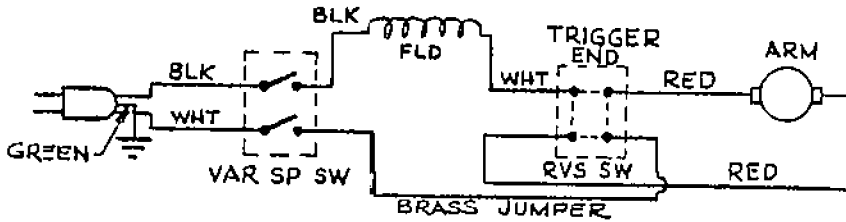

NOTE:

1. FOR USE WITH ARROW HART SWITCH

Parts List for 5076-09 Type 1

Item Number	Part Number	Description	Qty Required
1	000000-00	No Longer Available	1
2	000000-00	No Longer Available	1
3	133021-00	BRUSH	2
5	000000-00	No Longer Available	1
6	000000-00	No Longer Available	1
7	000000-00	No Longer Available	1
8	36480-98	CORD/10FT./18-3	1
9	330003-04	BEARING,BALL	1
10	330003-04	BEARING,BALL	1
11	000000-00	No Longer Available	1
12	000000-00	No Longer Available	1
13	700964-00	BEARING,BALL	1
14	000000-00	No Longer Available	1
15	000000-00	No Longer Available	1
16	000000-00	No Longer Available	1
17	000000-00	No Longer Available	1
18	000000-00	No Longer Available	1
19	000000-00	No Longer Available	1
20	000000-00	No Longer Available	1
21	000000-00	No Longer Available	1
22	000000-00	No Longer Available	1
23	000000-00	No Longer Available	1
24	000000-00	No Longer Available	1
25	000000-00	No Longer Available	1
26	000000-00	No Longer Available	1
27	000000-00	No Longer Available	1
28	000000-00	No Longer Available	1

Parts List for 5076-09 Type 1

Item Number	Part Number	Description	Qty Required
29	000000-00	No Longer Available	1
30	085931-00	BEARING	1
31	000000-00	No Longer Available	1
32	447765-00	WASHER, FLAT	1
33	000000-00	No Longer Available	1
34	000000-00	No Longer Available	1
35	000000-00	No Longer Available	1
36	087928-00	LOCATOR SPRING	1
37	000000-00	No Longer Available	1
38	000000-00	No Longer Available	1
39	000000-00	No Longer Available	1
40	000000-00	No Longer Available	1
41	12226-00	NUT	2
42	037462-00	NEEDLE BEARING	1
43	000000-00	No Longer Available	1
44	448278-00	SLEEVE	1
45	000000-00	No Longer Available	1
46	000000-00	No Longer Available	1
47	000000-00	No Longer Available	1
48	000000-00	No Longer Available	1
49	000000-00	No Longer Available	1
50	086319-20	SIDE HANDLE	1
51	24701-00	NUT	2
52	000000-00	No Longer Available	1
53	000000-00	No Longer Available	1
55	000000-00	No Longer Available	1
57	000000-00	No Longer Available	1