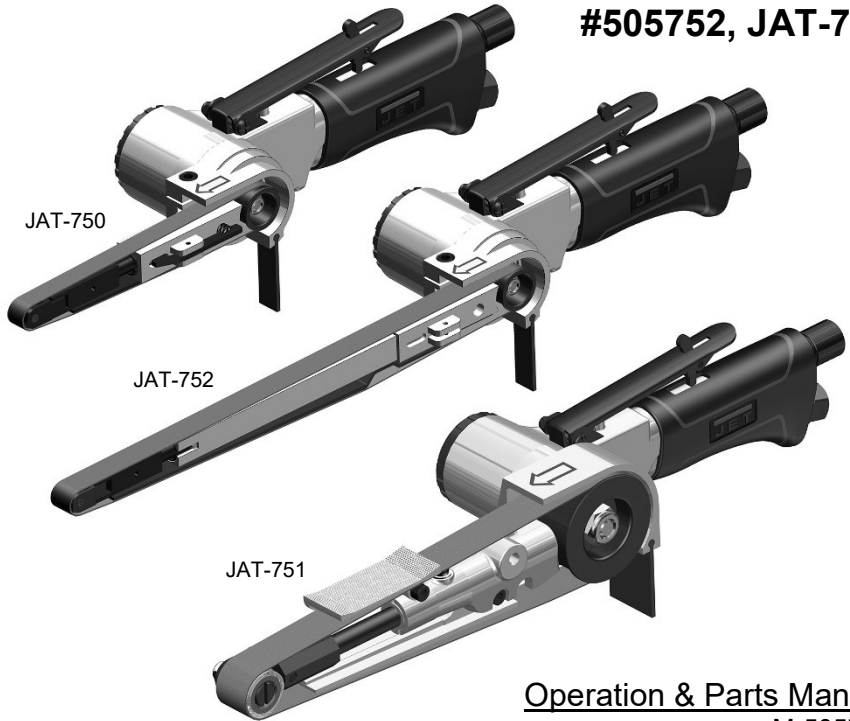

# Pneumatic Mini Belt Sander

#505750, JAT-750

#505751, JAT-751

#505752, JAT-752

JAT-750

JAT-752

JAT-751

## #505752, JAT-752, Mini Belt Sander – parts list

Index	Part No.	Description	Qty
1	JAT750-01	Housing (incl. #58 grip)	1
2	JAT750-02	Guard	1
	JAT750-02A	Guard Subassembly (w/#26)	
3	JSM6100-03	Air inlet	1
4	JSM6100-04	Throttle lever	1
	JSM6100-04A	Throttle lever assembly (incl. #4,55,56,57)	1
5	JSM6100-05	Valve stem	1
6	JSM6100-06	Valve	1
7	SM-30107	O-Ring 3.9x1.9	1
8	JSM6100-08	Spring	1
9	JSM6100-09	O-Ring 14.5x1.5	1
10	JSM6100-10	Spacer	1
11	JSM6100-11	Retaining ring RTW-18	1
12	61012	Spacer	1
13	BB-607ZZ	Ball bearing 607ZZ	1
14	61014	Rear end plate	1
15	61015	Rotor	1
16	61016	Rotor vane	4
17	61017	Key 3x3x10	1
18	61018	Cylinder	1
19	61019	Front end plate	1
20	BB-628ZZ	Ball bearing 628ZZ	1
21	61021	Cap	1
22	61222	Drive pulley	1
23	TS-1541021	Nylon lock hex nut M6	1
24	JAT752-24	Shoe	1
25	40343	Screw M5x16L	1
26	61026	Dust shield	1
27	JSM6100-28	Exhaust shaft	1
	JSM6100-28A	Exhaust shaft assembly (incl. #27,28,29,53,54)	1
28	JSM6100-60	Muffler	1

Index	Part No.	Description	Qty
29	JSM6100-61	Exhaust sleeve	1
30	JSM6100-27	Pan head screw M4x25	1
31	JSM6100-57	Lever support	1
32	TS-2284082	Pan head screw M4x8	4
33	TS-2361041	Spring washer M4	2
34	TS-2331041	Lock nut M4	1
35	61035	Screw M3x8	1
36	61036	Spring pin 3x10	1
37	61037	Pan hd. screw M2x5	1
38	BB-684ZZ	Ball bearing 684ZZ	2
39	61239	Idle pulley shaft	1
40	61040	Spring	1
41	61041	Tension bar	1
42	JAT752-42	Bushing	1
43	JAT752-43	Idle pulley	1
44	61044	Spring	1
45	JAT752-45	Bracket	1
46	61046	Set screw M3x6	1
47	JAT752-47	Extension bar	1
48	JAT752-48	Spacer	1
49	JSM6100-45	Lock pin 3x11.8	1
50	JSM6100-51	Screw	1
51	SM-40130	O-Ring 8.8x1.7	1
52	JSM6100-52	Pin 2x13.8	1
53	JSM6100-59	O-Ring 5.8x1.9	1
54	JSM5130-35	O-Ring 14x1	1
55	JSM6100-48	Spring	1
56	JSM6100-47	Safety lever	1
57	40337	Spring pin 3x18L	1
58	JAT750-46	Rubber Grip	1
59	JAT752-59	Sanding belt 120G	1
60	TS-152705	Hex wrench 4mm	1