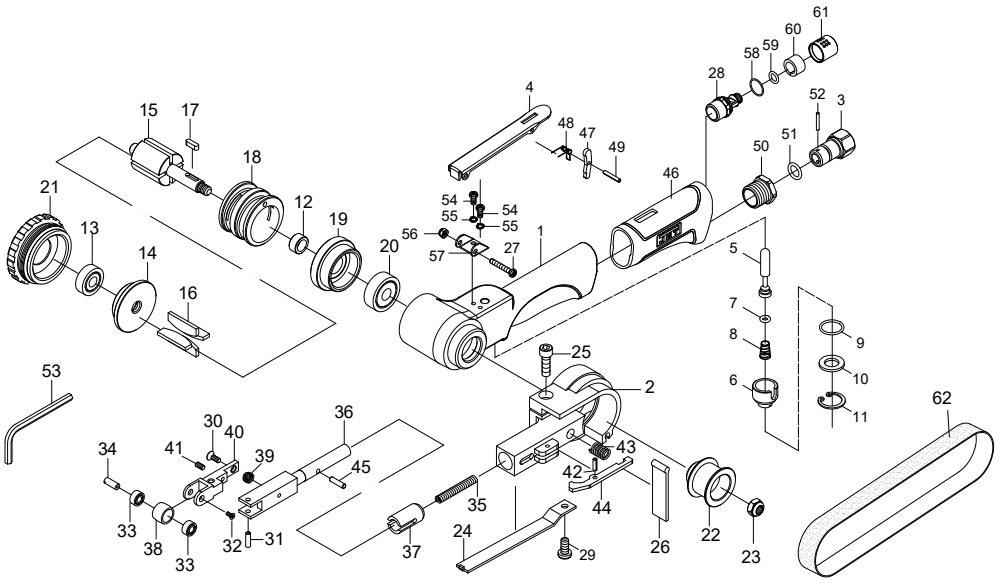

# #505750, JAT-750, Mini Belt Sander – exploded view

## #505750, JAT-750, Mini Belt Sander – parts list

Index	Part No.	Description	Qty
1	JAT750-01	Housing (incl. #46 grip)	1
2	JAT750-02	Guard	1
	JAT750-02A	Guard subassembly (w/#26)	1
3	JSM6100-03	Air inlet	1
4	JSM6100-04	Throttle lever	1
	JSM6100-04A	Throttle lever assembly (incl. #4,47,48,49)	1
5	JSM6100-05	Valve stem	1
6	JSM6100-06	Valve	1
7	SM-30107	O-Ring 3.9x1.9	1
8	JSM6100-08	Spring	1
9	JSM6100-09	O-Ring 14.5x1.5	1
10	JSM6100-10	Spacer	1
11	JSM6100-11	Retaining ring RTW-18	1
12	61012	Spacer	1
13	BB-607ZZ	Ball bearing 607ZZ	1
14	61014	Rear end plate	1
15	61015	Rotor	1
16	61016	Rotor vane	4
17	61017	Key 3x3x10	1
18	61018	Cylinder	1
19	61019	Front end plate	1
20	BB-628ZZ	Ball bearing 628ZZ	1
21	61021	Cap	1
22	61222	Drive pulley	1
23	TS-1541021	Nylon lock hex nut M6	1
24	61024	Shoe	1
25	40343	Screw M5x16L	1
26	61026	Dust shield	1
27	JSM6100-27	Pan head screw M4x25	1
28	JSM6100-28	Exhaust shaft	1
	JSM6100-28A	Exhaust assembly (incl. #28,58-61)	1
29	TS-2284082	Pan head screw M4x8	1

Index	Part No.	Description	Qty
30	61035	Flat head screw M3x8	1
31	61036	Spring pin 3x10	1
32	61037	Pan hd. screw M2x5	1
33	BB-684ZZ	Ball bearing 684ZZ	2
34	61039	Idle pulley shaft	1
35	61040	Spring	1
36	61041	Tension bar	1
37	61042	Bushing	1
38	61043	Idle pulley	1
39	61044	Spring	1
40	61045	Bracket	1
41	61046	Set screw M3x6	1
42	61048	Spring pin 2.5x8	1
43	61049	Spring	1
44	61050	Tension lever	1
45	JSM6100-45	Lock pin 3x11.8	1
46	JAT750-46	Rubber Grip	1
47	JSM6100-47	Safety lever	1
48	JSM6100-48	Spring	1
49	40337	Spring pin 3x18L	1
50	JSM6100-51	Screw	1
51	SM-40130	O-Ring 8.8x1.7	1
52	JSM6100-52	Pin 2x13.8	1
53	TS-152705	Hex wrench 4mm	1
54	TS-2284082	Pan head screw M4x8	2
55	TS-2361041	Spring washer M4	2
56	TS-2331041	Lock nut M4	1
57	JSM6100-57	Lever support	1
58	JSM5130-35	O-Ring 14x1	1
59	JSM6100-59	O-Ring 5.8x1.9	1
60	JSM6100-60	Muffler	1
61	JSM6100-61	Exhaust sleeve	1
62	JAT750-62	Sanding belt 120G	1