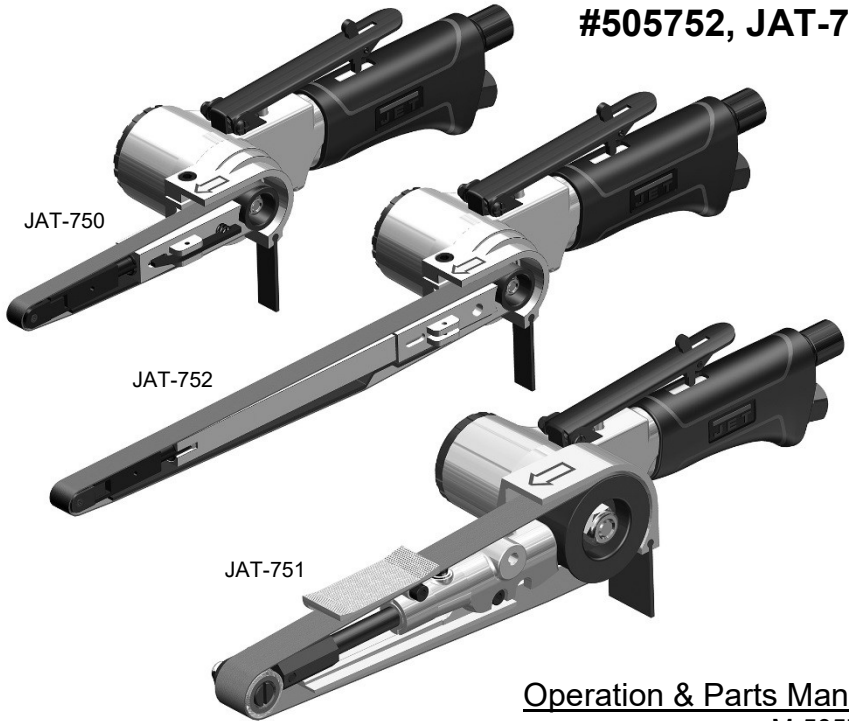

# Pneumatic Mini Belt Sander

#505750, JAT-750

#505751, JAT-751

#505752, JAT-752

# #505750, JAT-750, Mini Belt Sander – exploded view

## #505750, JAT-750, Mini Belt Sander – parts list

Index	Part No.	Description	Qty
1	JAT750-01	Housing (incl. #46 grip)	1
2	JAT750-02	Guard	1
	JAT750-02A	Guard subassembly (w/#26)	1
3	JSM6100-03	Air inlet	1
4	JSM6100-04	Throttle lever	1
	JSM6100-04A	Throttle lever assembly (incl. #4,47,48,49)	1
5	JSM6100-05	Valve stem	1
6	JSM6100-06	Valve	1
7	SM-30107	O-Ring 3.9x1.9	1
8	JSM6100-08	Spring	1
9	JSM6100-09	O-Ring 14.5x1.5	1
10	JSM6100-10	Spacer	1
11	JSM6100-11	Retaining ring RTW-18	1
12	61012	Spacer	1
13	BB-607ZZ	Ball bearing 607ZZ	1
14	61014	Rear end plate	1
15	61015	Rotor	1
16	61016	Rotor vane	4
17	61017	Key 3x3x10	1
18	61018	Cylinder	1
19	61019	Front end plate	1
20	BB-628ZZ	Ball bearing 628ZZ	1
21	61021	Cap	1
22	61222	Drive pulley	1
23	TS-1541021	Nylon lock hex nut M6	1
24	61024	Shoe	1
25	40343	Screw M5x16L	1
26	61026	Dust shield	1
27	JSM6100-27	Pan head screw M4x25	1
28	JSM6100-28	Exhaust shaft	1
	JSM6100-28A	Exhaust assembly (incl. #28,58-61)	1
29	TS-2284082	Pan head screw M4x8	1