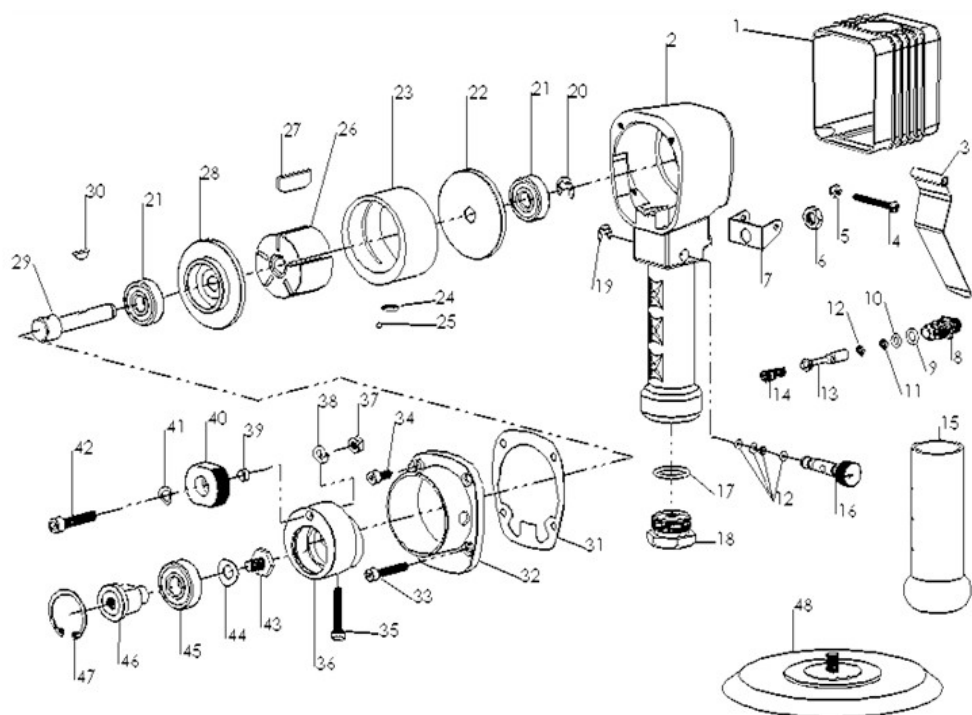

Pneumatic Dual Action Sander

#505720, JAT-720

Operation & Parts Manual

M-505720

Edition 2

11/2018

Stock No.:
Serial No.:
Purchased from:
Date purchased:

JET
427 New Sanford Road
LaVergne, TN 37086
Ph.: 800-274-6848
www.jettools.com

Copyright © 2015 JET

#505720, JAT-720, Dual Action Sander – exploded view

#505720, JAT-720, Dual Action Sander – parts list

Index	Part No.	Description	Qty
1	JAT720-01	Housing cover	1
2	JAT720-02	Motor housing with handle	1
3	JAT720-03	Throttle lever	1
4	JAT720-04	Hinge screw	1
5	TS-1541001	Lock nut M4	1
6	JAT720-06	Hex nut 3/8 in.	1
7	JAT720-07	Bracket	1
8	JAT720-08	Valve body	1
9	JAT720-09	O-Ring P8/7.8x1.9	1
10	JAT720-10	O-Ring 010/6.0x1.78	1
11	JAT720-11	O-Ring 006/2.9x1.78	1
12	JAT720-12	O-Ring 007/3.69x1.78	5
13	JAT720-13	Throttle valve stem	1
14	JAT720-14	Throttle valve spring	1
15	JAT720-15	Handle grip	1
16	JAT720-16	Regulator valve	1
17	JAT720-17	O-Ring 11/20.29x2.62	1
18	JAT720-18	Air inlet	1
19	JAT720-19	Retaining ring	1
20	JAT720-20	Retaining ring	1
21	JAT720-21	Bearing	2
22	JAT720-22	Rear end plate	1
23	JAT720-23	Cylinder	1
24	JAT720-24	O-Ring 7.5x2	1

Index	Part No.	Description	Qty
25	JAT720-25	Ball	1
26	JAT720-26	Rotor	1
27	JAT720-27	Rotor vane	5
28	JAT720-28	Front end plate	1
29	JAT720-29	Rotor shaft	1
30	JAT720-30	Key	1
31	JAT720-31	Gasket	1
32	JAT720-32	Drive housing	1
33	TS-1502081	Soc. hd. cap screw M5x35	2
34	TS-1502031	Soc. hd. cap screw M5x12	2
35	TS-1502071	Soc. hd. cap screw M5x30	1
36	JAT720-36	Orbital hub	1
37	JAT720-37	Hex nut 1/4 in.	1
38	JAT720-38	Lock washer 1/4 in.	1
39	JAT720-39	Spacer	1
40	JAT720-40	Spindle lock	1
41	TS-2361081	Spring washer 8mm	1
42	JAT720-42	Spindle lock cap screw	1
43	JAT720-43	Hex nut 5/16-24	1
44	JAT720-44	Washer	1
45	BB-6201VV	Ball bearing 6201-2RS	1
46	JAT720-46	Driver spindle	1
47	JAT720-47	Retaining ring	1
48	JAT720-48	Pad 6 in.	1

JAT720-RPK, Repair Kit, contains 9,10,11,12(5),14,17,27(5),31,41,47