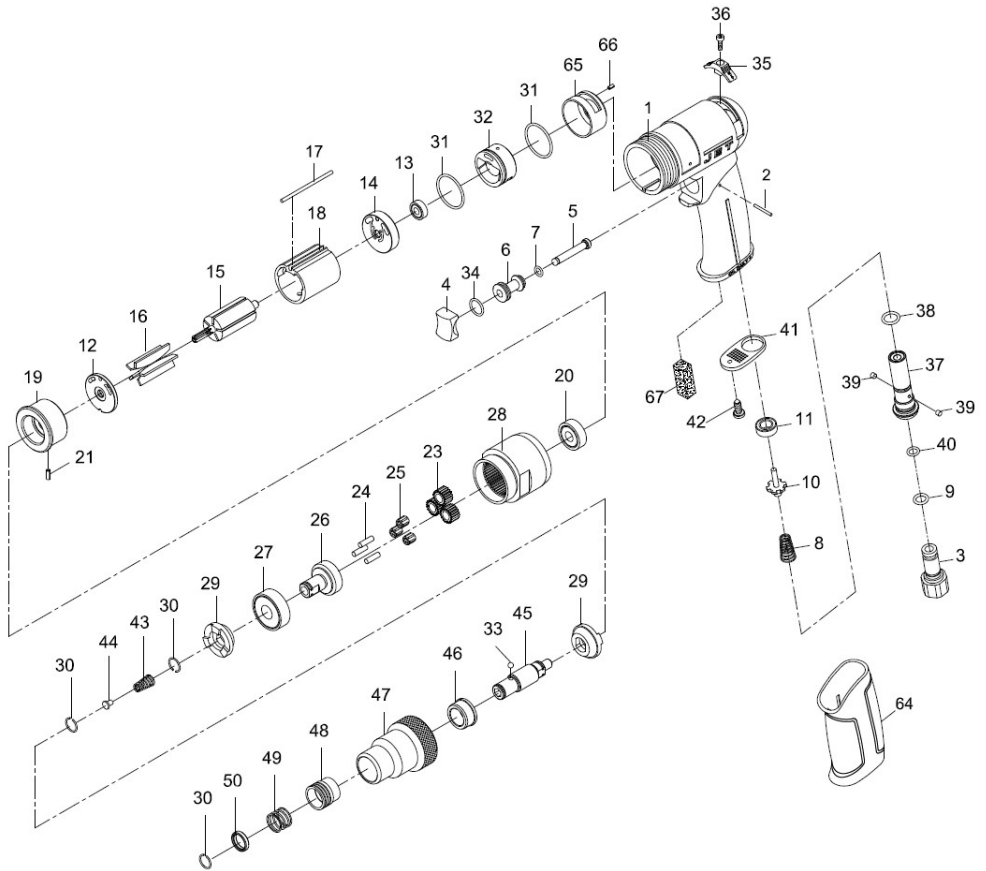

Pneumatic Screwdriver

#505650, JAT-650

#505651, JAT-651

After s/n 15050201

Operation & Parts Manual

M-505650

Edition 4

11/2018

Stock No.:
Serial No.:
Purchased from:
Date purchased:

JET
427 New Sanford Road
LaVergne, TN 37086
Ph.: 800-274-6848
www.jettools.com

Copyright © 2017 JET

#505651, JAT-651, 1/4-inch Screwdriver – exploded view

#505651, JAT-651, 1/4-inch Screwdriver – parts list

Index	Part No.	Description	Qty
1	JAT610-01	Motor housing	1
2	JSM7572-02	Pin 2x18.8	1
3	JSM7572-03	Air inlet	1
4	JSM7572-04	Trigger	1
5	JSM7572-05	Valve stem	1
6	JSM7572-06	Valve bushing	1
7	40333-12	O-Ring 6x1.5	1
8	73108	Valve spring	1
9	70109NPN	O-Ring 9.8x1.9	1
10	JSM7572-146	Valve stem	1
11	JSM7572-145	Rubber spacer	1
12	80214	End plate	1
13	BB-696ZZ	Ball bearing 696ZZ	1
14	JSM7572-14	Rear end plate	1
15	80215	Rotor	1
16	JSM7572-16	Rotor vane	5
17	JSM7572-17	Pin 2.5x55	1
18	JSM7572-18	Cylinder	1
19	JSM7572-19	Front end plate	1
20	BB-626ZZ	Ball bearing 626ZZ	1
21	70117	Spring pin 2x5L	1
22	80222	Internal gear	1
23	80223-14	Planet gear	3
24	30124	Pin 4x13.8L	3
25	80245	Needle bearing 4x7x8	3
26	80426	Work spindle	1
27	BB-6201Z	Ball bearing 6201Z	1

Index	Part No.	Description	Qty
28	JAT661-28	Clamp nut	1
29	80429	Drive dog	2
30	80230	Retaining ring	3
31	JSM3330-49	O-Ring 26.7x1.78	2
32	JSM7572-32	Reversing valve	1
33	SB-1/8	Steel ball 1/8in.	1
34	80209	O-Ring 12x1.6	1
35	JSM7572-35	Reversing valve knob	1
36	JSM7572-36	Screw M3x10	1
37	JSM7572-37	Fixed shaft	1
38	JSM7572-38	O-Ring 10.8x2	1
39	JSM7572-39	Pin 3x3	2
40	JSM3330-46	O-Ring 7.5x1.5	1
41	JSM7572-41	Exhaust diffuser	1
42	JSM7572-42	Screw TS2.9	1
43	80220	Spring	1
44	80221	Spring guide	1
45	80432	Cam spindle	1
46	80435	Clutch bushing	1
47	80436	Clutch housing	1
48	80242	Ball retainer	1
49	80243	Spring	1
50	80244	Washer	1
64	JSM7572-64	Rubber grip	1
65	JSM7572-65	Reverse valve case	1
66	JSM5430-42	Spring pin 2x4L	1
67	JSM7572-67	Damping material	1