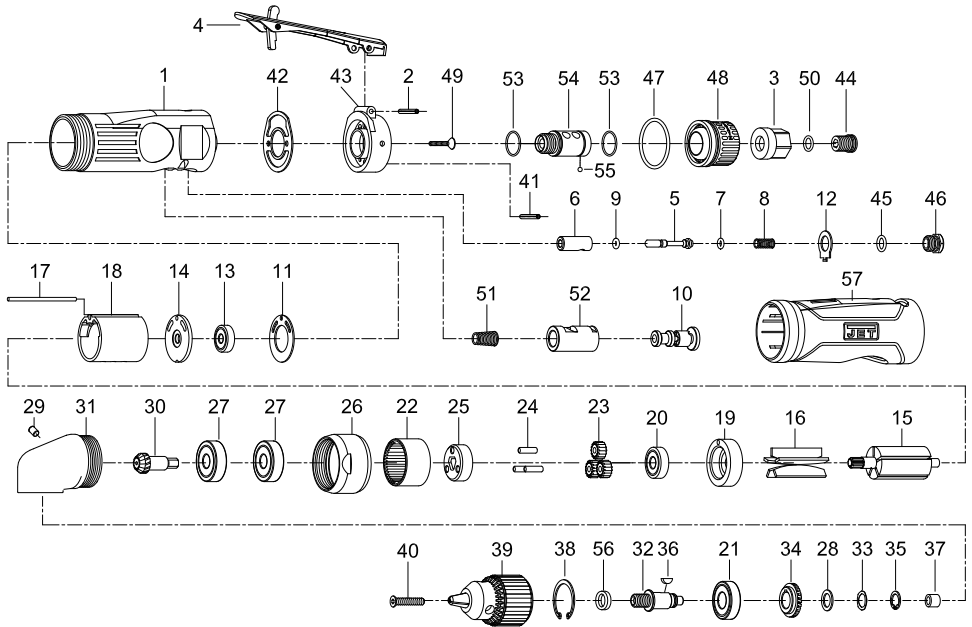

# #505630, JAT-630, 3/8-inch Angle Drill – exploded view

## #505630, JAT-630, 3/8-inch Angle Drill – parts list

Index	Part No.	Description	Qty
1	JAT630-01	Motor housing	1
2	SM-30102	Spring pin 3x24L	1
3	JSM5130-03	Air inlet	1
4	JAT630-04	Throttle lever assembly	1
5	JAT630-05	Valve stem	1
6	JAT630-06	Valve	1
7	JAT630-07	O-Ring 3.5x2.0	1
8	SM-30108	Spring	1
9	JAT630-09	O-Ring 2x1.5	1
10	JAT630-10	Reverse lever	1
11	80211	Motor gasket	1
12	JAT630-12	Reverse retainer	1
13	BB-626ZZ	Ball bearing 626ZZ	1
14	80214	End plate	1
15	JAT630-15	Rotor	1
16	JSM7572-16	Rotor vane	5
17	JSM7572-17	Pin 2.5x55	1
18	JAT610-18	Cylinder	1
19	JAT630-19	Front end plate	1
20	BB-608ZZ	Ball bearing 608ZZ	1
21	BB-6001ZZ	Ball bearing 6001ZZ	1
22	JAT630-22	Internal gear	1
23	SM-30123	Planet gear	3
24	30124	Pin 4x13.8L	3
25	JAT630-25	Planet gear carrier	1
26	JAT630-26	Lock ring	1
27	BB-6200Z	Ball bearing 6200Z	2
28	JAT630-28	Washer	1
29	56237	Oil cap 3/16in.	1
30	JAT630-30	Pinion gear	1

Index	Part No.	Description	Qty
31	JAT630-31	Angle housing	1
32	JAT630-32	Spindle	1
33	JAT450-31	Wave washer WW-10	1
34	JAT630-34	Gear	1
35	JAT630-35	Retaining ring ISTW-10	1
36	JAT630-36	Key	1
37	JAT630-37	Bushing	1
38	JAT630-38	Retainer ring RTW-28	1
39	JAT620-27	Jacobs keyed chuck 3/8in.	1
40	JAT630-40	Screw LM5x0.8P	1
41	40337	Spring pin 3x18L	1
42	JAT630-42	Rear gasket	1
43	JAT630-43	Rear cover	1
44	JSM5130-39	Screw	1
45	AH-17	O-Ring 7.8x1.9	1
46	JAT630-46	Throttle valve plug	1
47	JAT450-62	O-Ring 27x2	1
48	JSM5130-21	Deflector	1
49	JAT630-49	Screw M3x15L	2
50	JSM3330-46	O-Ring 7.5x1.5	1
51	JAT630-51	Spring	1
52	JAT630-52	Reverse bushing	1
53	JSM5130-35	O-Ring 14x1	2
54	JSM5130-38	Fixed shaft	1
55	SB-1/8	Steel ball 1/8in.	1
56	70133	Washer 1/8in.	1
57	JAT630-57	Grip	1
58	JSM7572-29KEY	Chuck key 3/8in. (not shown)	1