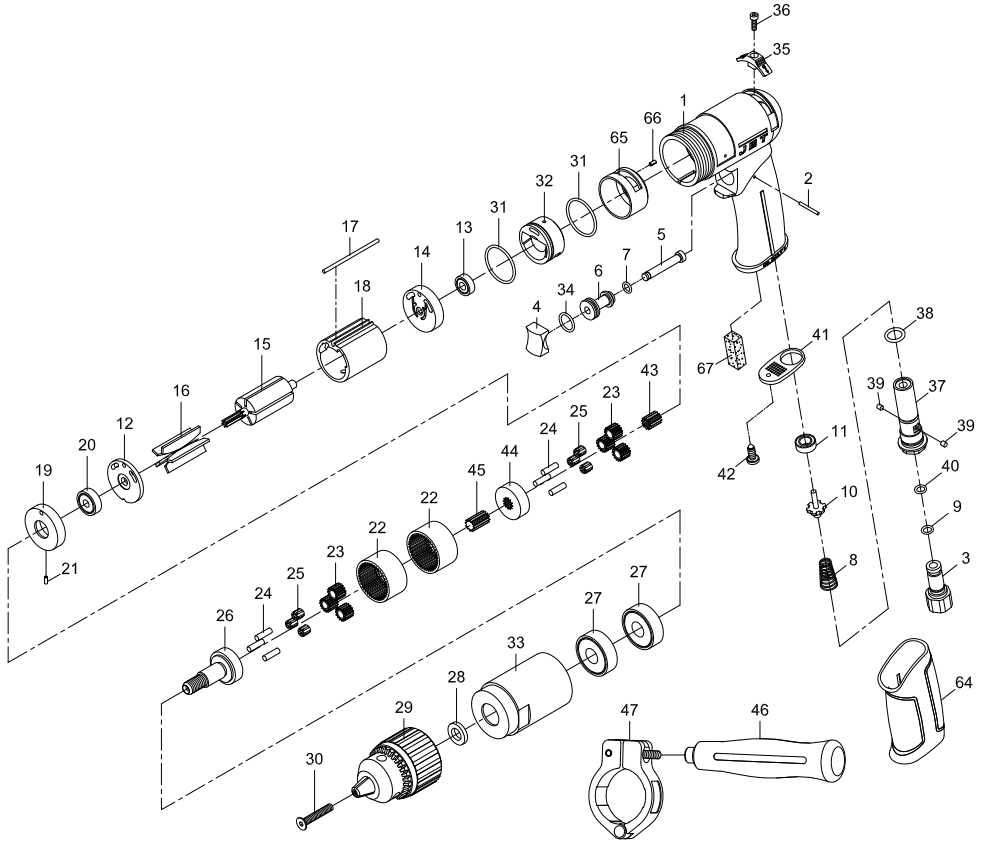

Pneumatic Reversible Drill

#505610, JAT-610

#505611, JAT-611

JAT-610 shown

Operation & Parts Manual

M-505610

Edition 3

11/2018

Stock No.:
Serial No.:
Purchased from:
Date purchased:

JET
427 New Sanford Road
LaVergne, TN 37086
Ph.: 800-274-6848
www.jettools.com

Copyright © 2015 JET

#505611, JAT-611, 1/2-inch Pneumatic Drill – exploded view

#505611, JAT-611, 1/2-inch Pneumatic Drill – parts list

Index	Part No.	Description	Qty
1	JAT610-01	Motor housing	1
2	JSM7572-02	Pin 2x18.8	1
3	JSM7572-03	Air inlet	1
4	JSM7572-04	Trigger	1
5	JSM7572-05	Valve stem	1
6	JSM7572-06	Valve bushing	1
7	40333-12	O-Ring 6x1.5	1
8	73108	Valve spring	1
9	70109NPN	O-Ring 9.8x19	1
10	JSM7572-146	Valve stem	1
11	JSM7572-145	Rubber spacer	1
12	80214	End plate	1
13	BB-696ZZ	Ball bearing 696ZZ	1
14	JSM7572-14	Rear end plate	1
15	80215	Rotor	1
16	JSM7572-16	Rotor vane	5
17	JSM7572-17	Pin 2.5x55	1
18	JAT610-18	Cylinder	1
19	JSM7572-19	Front end plate	1
20	BB-626ZZ	Ball bearing 626ZZ	1
21	70117	Spring pin 2x5L	1
22	80222	Internal gear	1
23	70423-14	Planet gear	6
24	30124	Pin 4x13.8L	6
25	70428	Needle bearing 4x6x8	6
26	SM-70426	Work spindle	1

Index	Part No.	Description	Qty
27	BB-6201Z	Ball bearing 6201Z	2
28	70133	Washer 1/8in.	1
29	JAT621-34	Jacobs keyed chuck 1/2in.	1
30	JSM7472-30	Screw M5x30	1
31	JSM3330-49	O-Ring 26.7x1.78	2
32	JSM7572-32	Reversing valve	1
33	SM-70436	Clamp nut	1
34	80209	O-Ring 12x1.6	1
35	JSM7572-35	Reversing valve knob	1
36	JSM7572-36	Screw M3x10	1
37	JSM7572-37	Fixed shaft	1
38	JSM7572-38	O-Ring 10.8x2	1
39	JSM7572-39	Pin 3x3	2
40	JSM3330-46	O-Ring 7.5x1.5	1
41	JSM7572-41	Exhaust diffuser	1
42	JSM7572-42	Screw TS2.9	1
43	SM-70420	Pinion gear	1
44	SM-70427	Reduction spindle	1
45	SM-70421	Center gear	1
46	JAT621-35	Handle	1
47	JAT621-36	Retainer	1
64	JSM7572-64	Rubber grip	1
65	JSM7572-65	Reverse valve case	1
66	JSM5430-42	Spring pin 2x4	1
67	JSM7572-67	Damping material	1
68	CK-15	Chuck key 1/2in. (not shown)	1