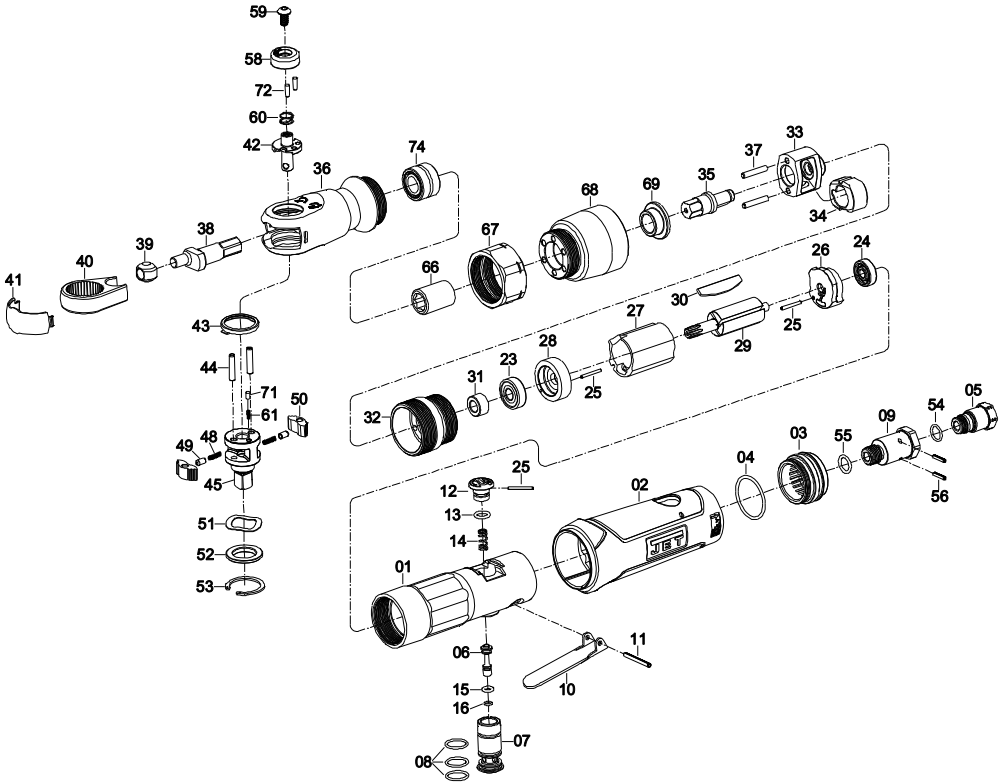

## #505322, JAT-322, 3/8-inch Ratchet Wrench – parts list

Index	Part No.	Description	Qty
1	JAT322-01	Motor housing	1
2	JAT322-02	Rubber grip	1
3	JAT322-03	Exhaust deflector	1
4	JAT312-09	O-Ring S29 NBR ø28.5x2	1
5	JAT322-05	Air inlet	1
6	JAT322-06	Throttle valve stem	1
7	JAT322-07	Air regulator valve	1
8	JAT124-23	O-Ring S14 NBR ø13.5x1.5	3
9	JAT322-09	Air inlet connector	1
10	JAT322-10	Throttle lever	1
11	JAT322-11	Spring pin ø3x22 1050	1
12	JAT322-12	Air regulator dial	1
13	JAT312-13	O-Ring P8 NBR ø7.8x1.9	1
14	JAT322-14	Throttle valve spring	1
15	JAT312-15	O-Ring P5 NBR ø4.8x1.9	1
16	JAT322-16	O-Ring SS4.5 NBR ø4x1	1
23	BB-608ZZ	Ball bearing 608ZZ C3	1
24	BB-626ZZ	Ball bearing 626ZZ C3	1
25	JAT322-25	Spring pin 2x18 1015	3
26	JAT322-26	Rear end plate	1
27	JAT322-27	Cylinder	1
28	JAT322-28	Front end plate	1
29	JAT322-29	Rotor	1
30	JAT322-30	Rotor vane	4
31	JAT322-31	Spacer	1
32	JAT322-32	Hammer case pilot	1
33	JAT322-33	Hammer cage	1
34	JAT322-34	Hammer	1
35	JAT322-35	Hammer shaft	1
36	JAT322-36	Ratchet housing assembly	1

Index	Part No.	Description	Qty
37	JAT322-37	Hammer pin	2
38	JAT322-38	Crank shaft	1
39	JAT322-39	Drive bushing	1
40	JAT322-40	Ratchet yoke	1
41	JAT322-41	Ratchet housing cover	1
42	JAT322-42	Direction knob stem	1
43	JAT322-43	Anvil upper washer	1
44	JAT322-44	Pin ø4x20.5 SUJ2	2
45	JAT322-45	Ratchet anvil assembly 3/8in.	1
48	JAT322-48	Spring	2
49	JAT322-49	Pin	2
50	JAT322-50	Ratchet pawl	2
51	JAT322-51	Friction washer	1
52	JAT322-52	Thrust washer	1
53	JAT322-53	Retainer IR-26	1
54	JAT312-31	O-Ring S10 NBR ø9.5x1.5	1
55	JAT322-55	O-Ring P10 NBR ø9.8x1.9	1
56	JAT322-56	Spring pin ø2.5x12 1015	2
58	JAT322-58	Direction knob	1
59	JAT322-59	Screw M5x8	1
60	JAT322-60	Spring	1
61	JAT322-61	Steel ball spring	1
66	JAT322-66	Connector	1
67	JAT322-67	Coupling nut	1
68	JAT322-68	Hammer case	1
69	JAT322-69	Bushing	1
71	JAT322-71	Pin ø3x5.8 m/mL SUJ2	1
72	JAT322-72	Pin ø3x9.8 m/mL SUJ2	2
74	JAT322-74	Needle roller bearing TAFI-122416	1