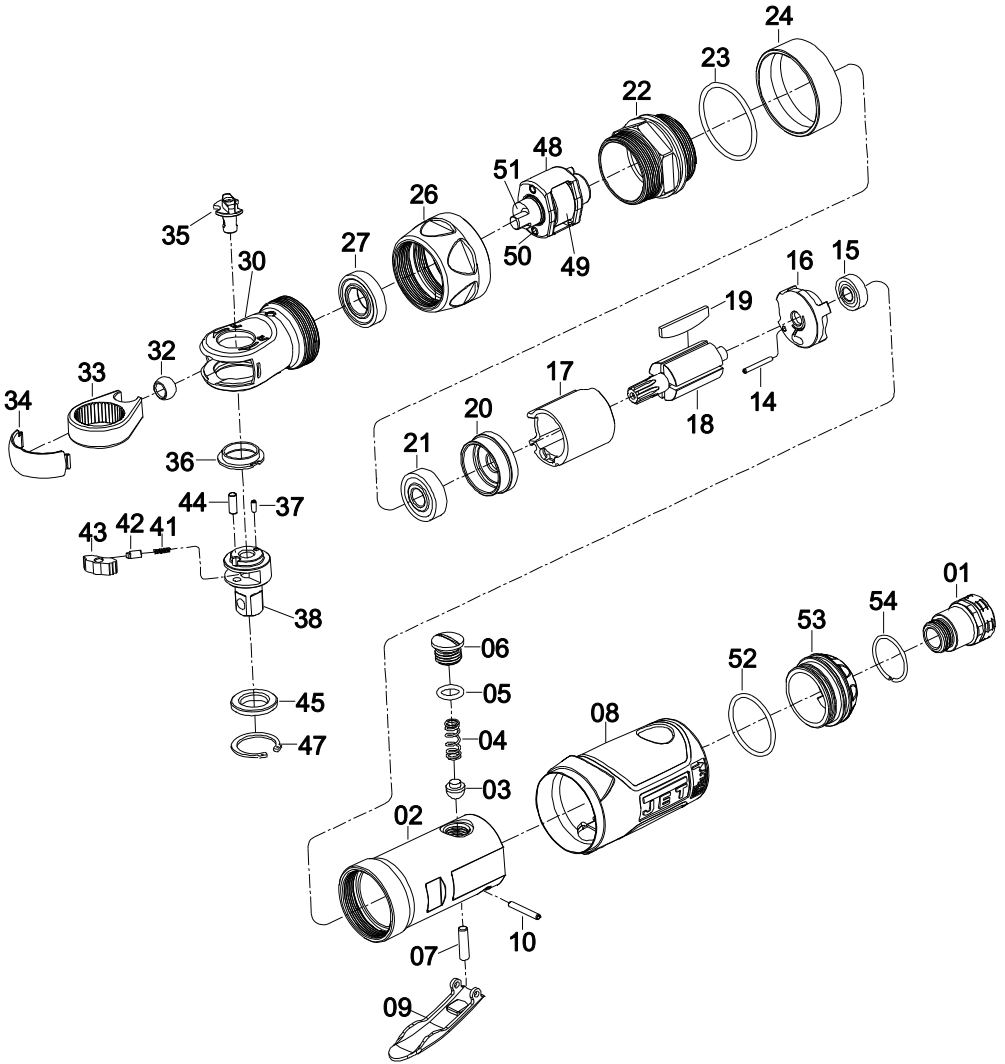

Copyright © 2015 JET

#505321, JAT-321, 3/8-inch Ratchet Wrench – exploded view

#505321, JAT-321, 3/8-inch Ratchet Wrench – parts list

Index	Part No.	Description	Qty
1	JAT320-01	Air inlet	1
2	JAT320-02	Motor housing	1
3	JAT320-03	Throttle valve	1
4	JAT320-04	Spring	1
5	JAT320-05	O-Ring P8 NBR A70±5 ø7.8x1.9	1
6	JAT320-06	Valve screw	1
7	JAT320-07	Pin ø4x14.8	1
8	JAT320-08	Rubber grip	1
9	JAT320-09	Throttle lever	1
10	JAT320-10	Spring pin ø2.5x18 1050	1
14	JAT320-14	Spring pin ø2x16	1
15	BB-696ZZ	Ball bearing 696ZZ	1
16	JAT320-16	Rear end plate	1
17	JAT320-17	Cylinder	1
18	JAT320-18	Rotor	1
19	JAT320-19	Rotor vane	4
20	JAT320-20	Front end plate	1
21	BB-608ZZ	Ball bearing 608ZZ	1
22	JAT320-22	Hammer case	1
23	JAT320-23	O-Ring S32 ø31.5x2 NBR	1
24	JAT320-24	Rubber ring	1
26	JAT320-26	Coupling nut	1
27	BB-6901ZZ	Ball bearing 6901ZZ	1

Index	Part No.	Description	Qty
30	JAT320-30	Ratchet housing assembly	1
32	JAT320-32	Drive bushing	1
33	JAT320-33	Ratchet yoke	1
34	JAT320-34	Ratchet housing cover	1
35	JAT321-35	Direction switch	1
36	JAT320-36	Thrust washer	1
37	JAT320-37	Spring pin ø2x5 1050	1
38	JAT321-38	Ratchet anvil assembly 3/8in.	1
41	JAT320-41	Spring	1
42	JAT320-42	Pin	1
43	JAT320-43	Ratchet pawl	1
44	JAT320-44	Pin	1
45	JAT320-45	Thrust washer	1
47	JAT320-47	Retainer IRTW-20	1
48	JAT320-48	Hammer cage	1
49	JAT320-49	Hammer	1
50	JAT320-50	Hammer pin	2
51	JAT320-51	Hammer cam	1
52	JAT320-52	O-Ring AS022 ø25.12x1.78 NBR	1
53	JAT320-53	Air regulator	1
54	JAT320-54	Retainer	1
55	JAT320-55	Spring	2
56	JAT320-56	Steel ball SUJ2 3mm	2

JAT321-RPK, Repair Kit, contains 4,5,19(4),23,41,47,52,54

JAT321-RBK, Rebuild Kit, contains 16,20,32,36,41,42,43,50(2)