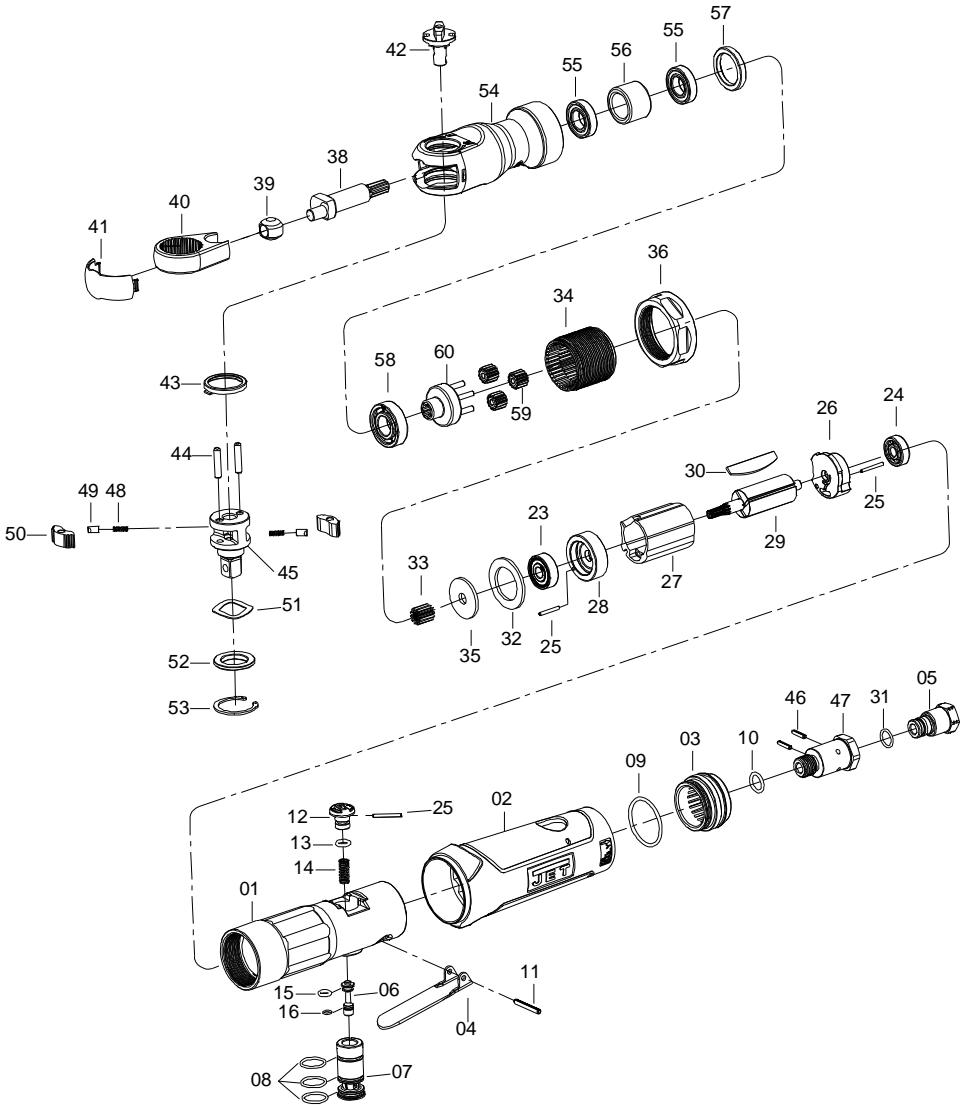

www.jettools.com

Copyright © 2015 JET

#505313, JAT-313, 1/2-inch Ratchet Wrench – exploded view

#505313, JAT-313, 1/2-inch Ratchet Wrench – parts list

Index	Part No.	Description	Qty
1	JAT312-01	Motor housing	1
2	JAT312-02	Rubber grip	1
3	JAT312-03	Exhaust deflector	1
4	JAT312-04	Throttle lever	1
5	JAT312-05	Air inlet	1
6	JAT312-06	Throttle valve stem	1
7	JAT312-07	Air regulator valve	1
8	JAT312-08	O-Ring S-14 (13.5x1.5) NBR	3
9	JAT312-09	O-Ring S-29 (2x28.5) NBR	1
10	JAT312-10	O-Ring P10 (9.8x1.9)	1
11	JAT312-11	Spring pin ϕ 3x22 1015	1
12	JAT312-12	Air regulator dial	1
13	JAT312-13	O-Ring P8 (7.8x1.9) NBR	1
14	JAT312-14	Spring	1
15	JAT312-15	O-Ring P5 (4.8x1.9) NBR	1
16	JAT312-16	O-Ring NBR ϕ 4x1	1
23	BB-627ZZ	Ball bearing 627ZZ	1
24	BB-626ZZ	Ball bearing 626ZZ	1
25	JAT312-25	Spring pin ϕ 2x18 1015	3
26	JAT312-26	Rear end plate	1
27	JAT312-27	Cylinder	1
28	JAT312-28	Front end plate	1
29	JAT312-29	Rotor	1
30	JAT312-30	Rotor vane	4
31	JAT312-31	O-Ring S-10 (9.5x1.5) NBR	1
32	JAT312-32	Washer	1
33	JAT312-33	Pinion gear	1

Index	Part No.	Description	Qty
34	JAT312-34	Ring gear	1
35	JAT312-35	Washer	1
36	JAT312-36	Coupling nut	1
38	JAT312-38	Crank shaft	1
39	JAT312-39	Drive bushing	1
40	JAT312-40	Ratchet yoke	1
41	JAT312-41	Ratchet housing cover	1
42	JAT312-42	Direction switch	1
43	JAT312-43	Thrust washer	1
44	JAT312-44	Pin ϕ 4x19.8L SUJ2	2
45	JAT313-45	Ratchet anvil assembly 1/2in.	1
46	JAT312-46	Spring pin ϕ 2.5x12	2
47	JAT312-47	Air inlet connector	1
48	JAT312-48	Ratchet spring	2
49	JAT312-49	Ratchet lock pin	2
50	JAT312-50	Ratchet pawl	2
51	JAT312-51	Wave washer	1
52	JAT312-52	Thrust washer	1
53	JAT312-53	Retaining ring IR-26	1
54	JAT312-54	Ratchet housing assembly	1
55	BB-6901ZZ	Ball bearing 6901ZZ	2
56	JAT312-56	Bushing	1
57	JAT312-57	Spacer	1
58	R8ZZ	Ball bearing R8 ZZ	1
59	JAT312-59	Planet gear	3
60	JAT312-60	Planet gear carrier	1