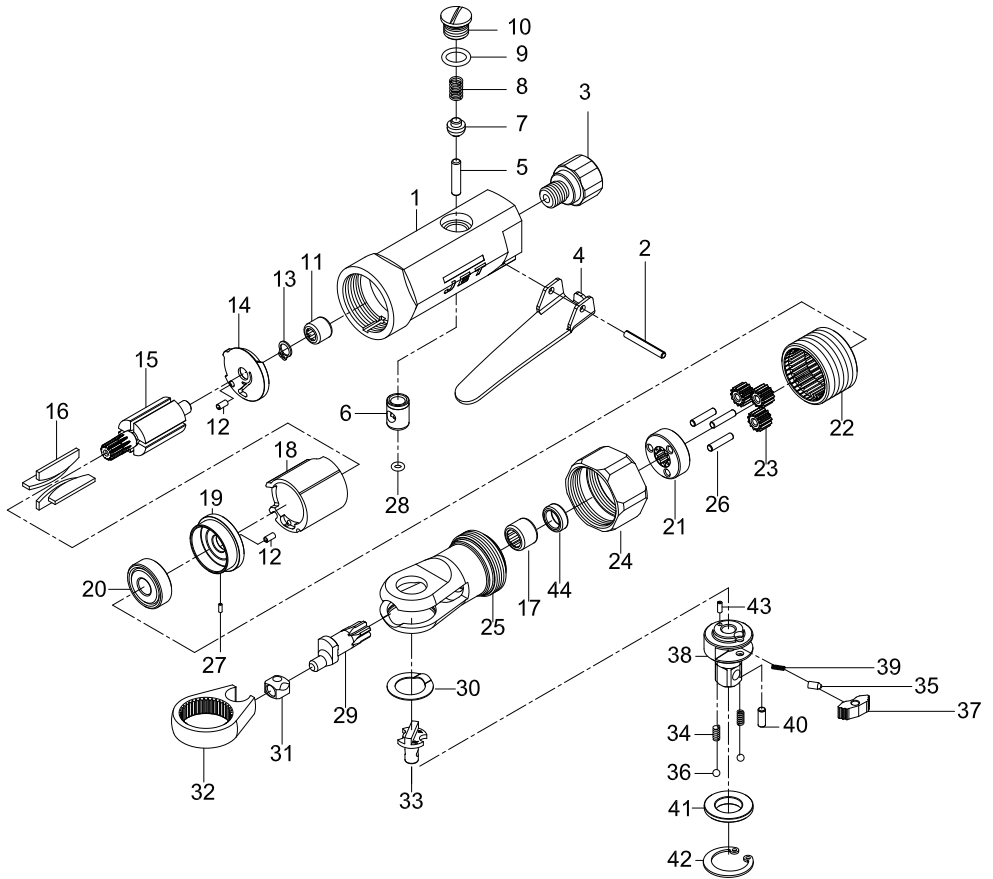

# Pneumatic Ratchet Wrench

**#505300, JAT-300**

**#505301, JAT-301**

**#505302, JAT-302**

JAT-301 shown

# #505300, JAT-300, 1/4-inch Ratchet Wrench – exploded view

## #505300, JAT-300, 1/4-inch Ratchet Wrench – parts list

Index	Part No.	Description	Qty
1	JAT300-01	Housing	1
2	SM-30102	Spring pin 3x24L	1
3	JAT300-03	Air inlet	1
4	JAT300-04	Throttle lever	1
5	JAT300-05	Valve pin 4x17.8L	1
6	JAT300-06	Valve	1
7	JAT300-07	Throttle valve	1
8	JAT300-08	Spring	1
9	SM-40134	O-Ring 7.65x1.78	1
10	JAT300-10	Valve plug	1
11	JAT300-11	Needle bearing 6x10x9	1
12	JAT101-17	Spring pin 2.5x5L	2
13	JAT300-13	Retaining ring STW-6	1
14	JAT300-14	Rear end plate	1
15	JAT300-15	Rotor	1
16	JAT300-16	Rotor vane	4
17	JAT300-17	Needle bearing HK0910	1
18	JAT300-18	Cylinder	1
19	JAT300-19	Front end plate	1
20	BB-608ZZ	Ball bearing 608ZZ	1
21	JAT300-21	Planet gear carrier	1
22	JAT300-22	Ring gear	1
23	JAT300-23	Planet gear	3

Index	Part No.	Description	Qty
24	JAT300-24	Clamp nut	1
25	JAT300-25	Ratchet housing assembly (includes #17,29-44)	1
26	JAT300-26	Pin 3x12.8L	3
27	JSM4140-27	Spring pin 1.5x4L	1
28	SM-63036	O-Ring 3x1.5	1
29	JAT300-29	Crank shaft	1
30	JAT300-30	Washer	1
31	JAT300-31	Drive bushing	1
32	JAT300-32	Yoke	1
33	JAT300-33	Direction switch	1
34	JAT300-34	Spring	2
35	JAT300-35	Spring cap	1
36	SB-3MM	Steel ball 3mm	2
37	JAT300-37	Ratchet pawl	1
38	JAT300-38	Ratchet anvil 1/4in.	1
39	JAT300-39	Spring	1
40	JAT300-40	Pin 3.3 x 8.8	1
41	JAT300-41	Thrust washer	1
42	52827	Retainer ring RTW22	1
43	70117	Spring pin 2x5L	1
44	JAT300-44	Bushing	1