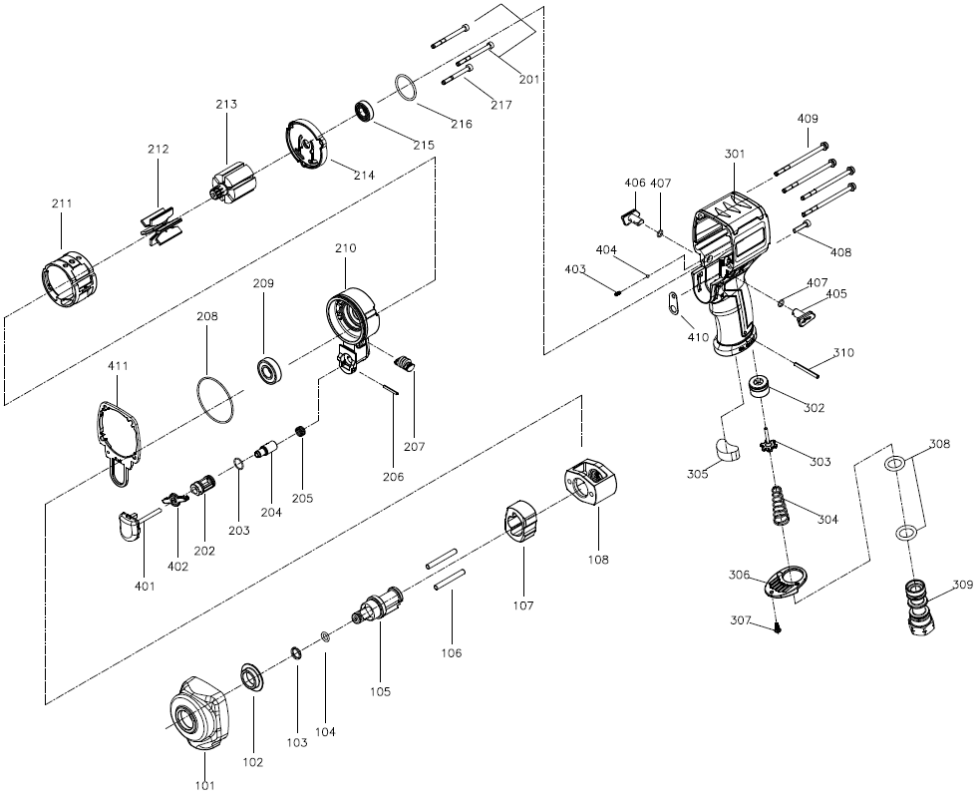

Copyright © 2019 JET

#505125, JAT-125, 3/8-inch Impact Wrench – exploded view

#505125, JAT-125, 3/8-inch Impact Wrench – parts list

#	Part No.	Description	Qty
101	JAT125-101	Hammer Case *	1
102	JAT125-102	Anvil Bushing *	1
103	JAT125-103	Socket Retainer *	1
104	40333-12	O-Ring 6x1.5 mm *	1
105	JAT125-105	Anvil 3/8 in. *	1
106	JAT125-106	Hammer Pin *	2
107	JAT125-107	Hammer *	1
108	JAT125-108	Hammer Frame *	1
201	JAT125-201	Screw M4x42	2
202	JAT125-202	Front End Plate Bushing *	1
203	JAT125-203	O-Ring 8x1 mm *	1
204	JAT125-204	Regulator Stem *	1
205	JAT125-205	Spring *	1
206	JAT125-206	Spring Pin 2.5x20L *	1
207	JAT125-207	Reverse Stem *	1
208	JAT125-208	O-Ring 44x1.5 mm *	1
209	BB-R8	Ball Bearing R8 *	1
210	JAT125-210	Front End Plate *	1
211	JAT125-211	Cylinder	1
212	JAT125-212	Rotor Vane	6
213	JAT125-213	Rotor	1
214	JAT125-214	Rear End Plate *	1
215	BB-R6	Ball Bearing R6 *	1
216	JAT125-216	O-Ring 25x1.5 mm *	1
217	JAT125-217	Screw M4x32	1
301	JAT125-301	Housing	1
302	JAT125-302	Valve Seat *	1
303	JAT125-303	Valve Stem *	1
304	JAT125-304	Spring *	1

#	Part No.	Description	Qty
305	JAT125-305	Muffler	1
306	JAT125-306	Exhaust Deflector	1
307	JAT102-09	Screw M3x8	1
308	JAT125-308	O-Ring 12x3 mm *	2
309	JAT125-309	Air Inlet NPT18 *	1
310	F012088	Spring Pin 3x30 mm *	1
401	JAT125-401	Trigger Assembly *	1
402	JAT125-402	Regulator Stem *	1
403	JAT125-403	Spring *	1
404	SB-2.5MM	Steel Ball 2.5 mm *	1
405	JAT125-405	Reverse Button *	1
406	JAT125-406	Forward Button *	1
407	JAT125-407	O-Ring 7.6x1 mm *	2
408	JAT125-408	Nyloc SHC Screw M4x18	1
409	JAT125-409	Screw M4x67	4
410	JAT125-410	Gasket	1
411	JAT125-411	Gasket	1
	JAT125-HCK	Hammer Case Kit - #101,102	
	JAT125-AA	Anvil Assembly - #103,104,105	
	JAT125-HK	Hammer Kit - #106(2),107,108	
	JAT125-FEPK	Front End Plate Kit - #202,203,204,205,206,208,209,210	
	JAT125-REPK	Rear End Plate Kit - #214,215,216	
	JAT125-AIK	Air Inlet Kit - #302,303,304,308(2),309,310	
	JAT125-TK	Trigger Kit - #207,401,402,403,404,405,406,407(2)	