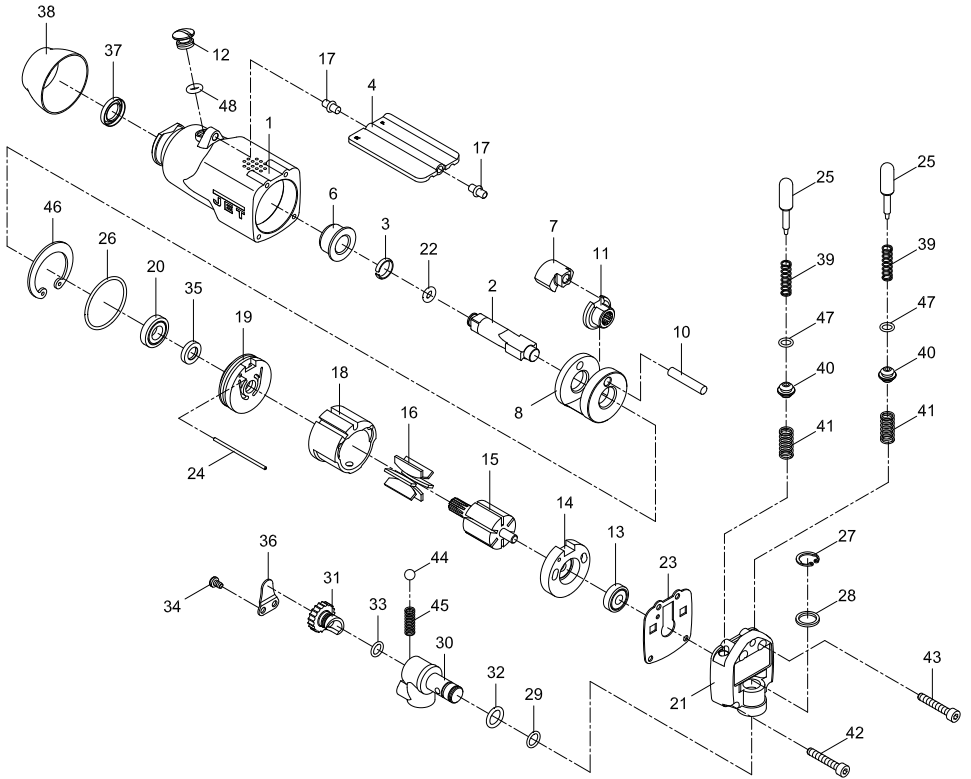

# 3/8" Pneumatic Impact Wrench

#505100, JAT-100

# #505100, JAT-100, 3/8-inch Impact Wrench – exploded view

## #505100, JAT-100, 3/8-inch Impact Wrench – parts list

Index	Part No.	Description	Qty
1	JAT100-01	Motor housing	1
2	SM-40102	Anvil 3/8in.	1
3	SM-40103	Retaining ring	1
4	JAT100-04	Throttle lever	1
6	SM-40106	Anvil bushing	1
7	SM-40107	Hammer	1
8	SM-40108	Hammer cage	1
10	SM-40110	Hammer pin 6x32L	1
11	SM-40111	Cam	1
12	SM-40112	Oil screw	1
13	BB-626ZZ	Ball bearing 626ZZ	1
14	SM-40114	Rear end plate	1
15	SM-40115	Rotor	1
16	SM-40116	Rotor vane	6
17	SM-40117	Throttle pin	2
18	SM-40118	Cylinder	1
19	SM-40119	Front end plate	1
20	BB-R6	Ball bearing EE3	1
21	JAT100-21	Back cap	1
22	JAT730-17	O-Ring 3.68x1.78mm	1
23	SM-40123	Back cap gasket	1
24	SM-40124	Motor pin 2x54L	1
25	SM-40125-12	Plunger	2

Index	Part No.	Description	Qty
26	SM-40126	O-Ring S36	1
27	SM-40128	Snap ring ISTW-12	1
28	SM-40129	Washer	1
29	SM-40130	O-Ring 8.8x1.7	1
30	SM-40131	Air inlet block	1
31	SM-40132	Regulator	1
32	SM-40133	O-Ring P11	1
33	SM-40134	O-Ring 7.65x1.78mm	1
34	SM-40135	Screw M4x6L	2
35	SM-40136	Oil seal	1
36	SM-40137	Retainer plate	1
37	SM-40138	Oil seal	1
38	SM-40139	Rubber nose guard	1
39	SM-40140	Plunger spring	2
40	SM-40141-12	Valve seat	2
41	SM-40142	Valve spring	2
42	SM-40143	Short cap screw M4x20L	2
43	SM-40144	Long cap screw M4x25L	2
44	SB-1/8	Steel ball 1/8in.	1
45	SM-40146	Spring	1
46	SM-40149	Snap ring RTW-39	1
47	SM-63036	O-Ring 3x1.5mm	2
48	70107	O-Ring P5	1