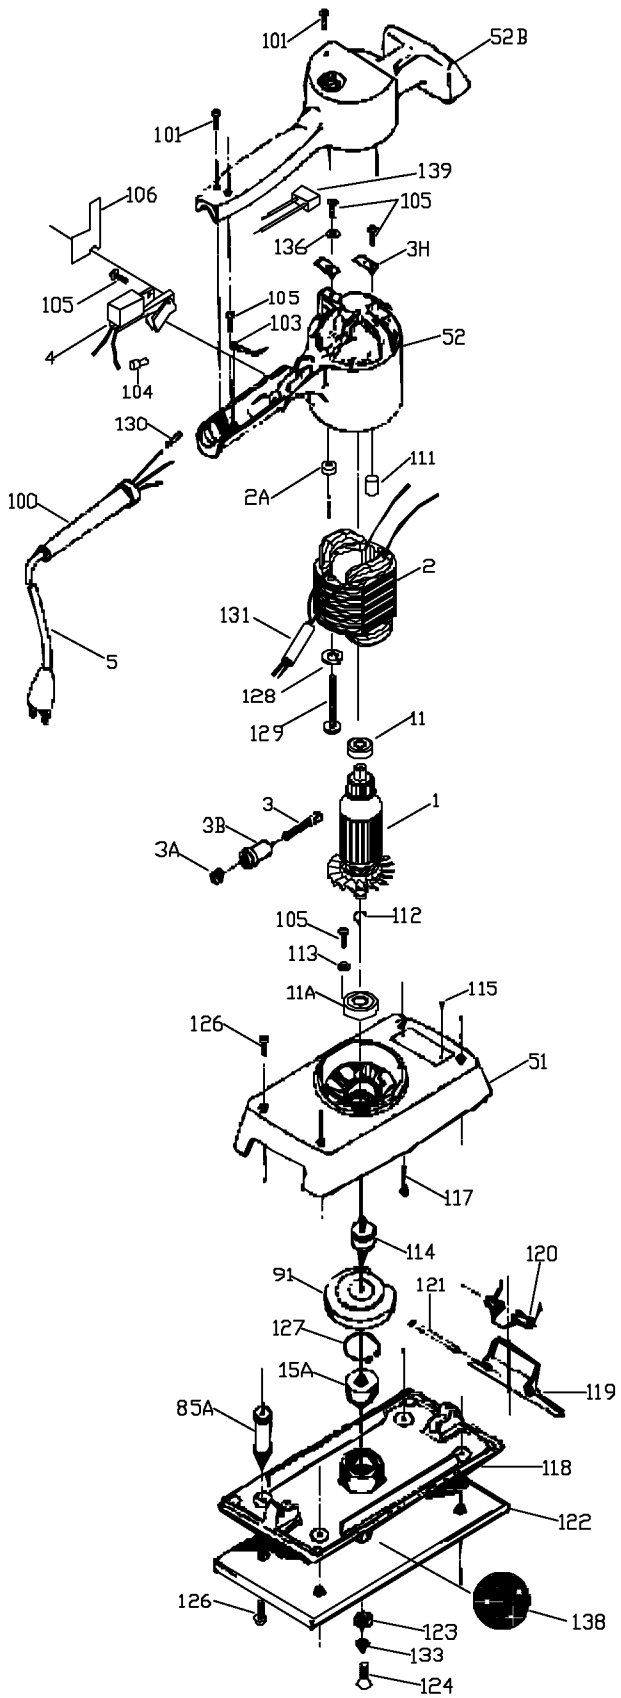

PORTER-CABLE FINISHING SANDER

attempted by trained repairmen. Contact the nearest Porter-Cable Service Center or other competent repair center

505H
8505

Parts List for 505 Type 3

Item Number	Part Number	Description	Qty Required
1	873129	ARMATURE	1
1	693920	ARMATURE	1
2	904264	SS/A-FIELD	1
2	693921	FIELD	1
3	N031653	BRUSH	2
3	904094	BRUSH	2
3	823727	CAP	1
3	844089	BRUSH HOLDER	2
3	801271	CLIP	1
4	802441	SWITCH	1
5	879182	CORD	1
5	879758	CORD-EURO	1
11	855284	BEARING	3
11	681552SV	BALL BEARING	3
15	330003-13	BEARING,BALL	3
51	685981	BASE	1
52	693914	MOTOR HOUSING	1
52	693914	MOTOR HOUSING	1
52	683202	CAP	1
52	685979	MOTOR HOUSING CAP	1
85	912595	POST	1
91	874574	COUNTERWEIGHT	1
100	838270	SLEEVE	1
101	878813	SCREW	10
103	849314	TERM	1
104	682063	CONNECTOR VS	1
105	882187	SCREW	10

Parts List for 505 Type 3

Item Number	Part Number	Description	Qty Required
106	844684	GUARD	1
111	842597	PLUG	1
112	853455	RING	10
113	800471	WASHER	10
114	844414	COUPLING	1
115	801374	SCREW	10
117	844644	SCREW	10
118	846457SV	PAD	1
119	844094	CLAMP	1
120	844095	SPRING	10
121	691862	PIN	1
122	13598	STIK-IT PAD 505	1
122	895035	PAD ASSEMBLY	1
122	846456	FELT PAD	1
123	681898	WASHER	10
124	845974	SCREW	10
126	684881	SCREW	10
126	681637	SCREW	10
127	802426	RING	10
129	681260	SCREW & WASHER	10
129	853480	SCREW	10
130	802303	CONNECTOR	1
131	879363	SLEEVING	1
133	841851	WASHER	10
136	802995	WASHER	10
138	000000-00	No Longer Available	1
139	903653	FILTER	1

Parts List for 505 Type 3

Item Number	Part Number	Description	Qty Required
140	903652	CAPACITOR	1
141	855628	LEAD	1