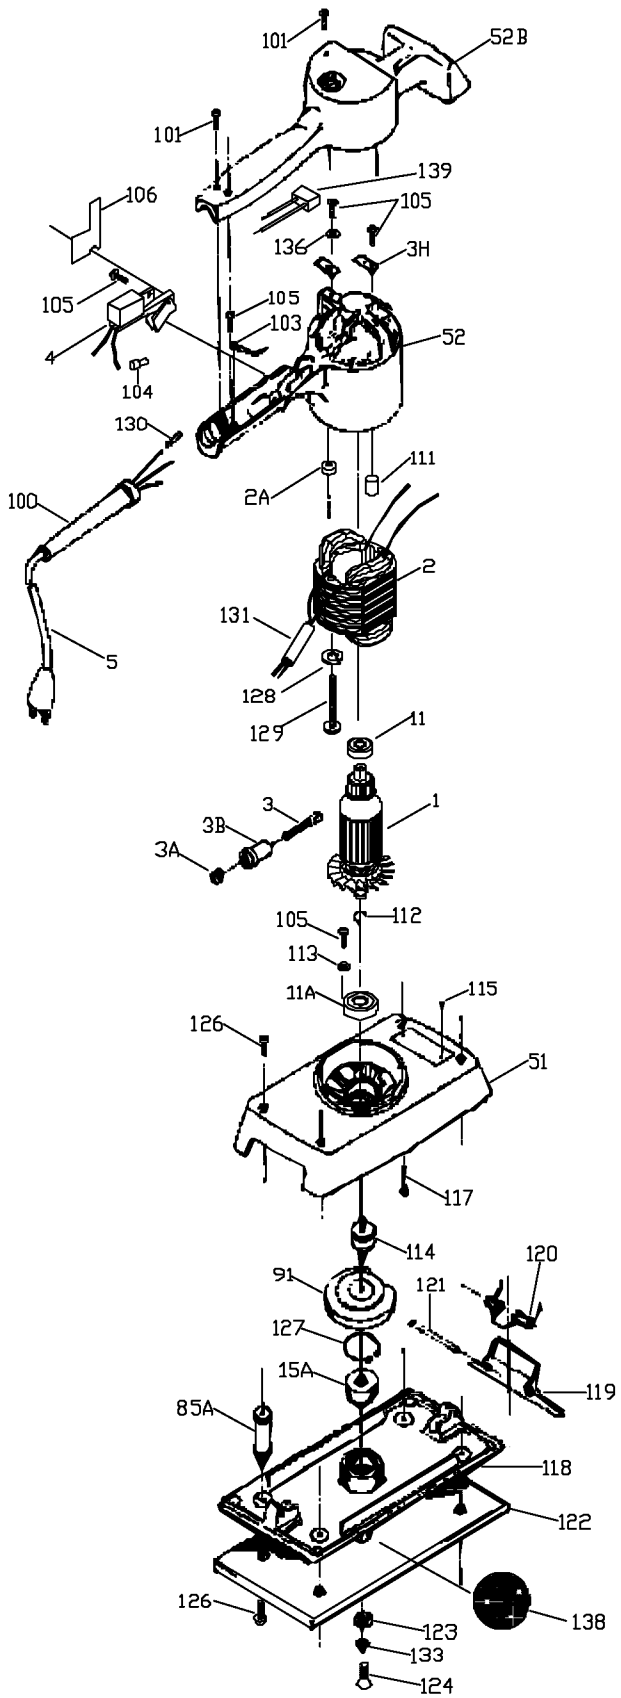

PORTER-CABLE FINISHING SANDER

attempted by trained repairmen. Contact the nearest Porter-Cable Service Center or other competent repair center

505H
8505

Parts List for 505 Type 2

Item Number	Part Number	Description	Qty Required
1	873129	ARMATURE	1
1	693920	ARMATURE	1
2	873130	FIELD	1
2	693921	FIELD	1
2	000000-00	No Longer Available	1
3	N031653	BRUSH	2
3	904094	BRUSH	2
3	823727	CAP	1
3	844089	BRUSH HOLDER	2
3	801271	CLIP	1
4	802441	SWITCH	1
5	879182	CORD	1
5	879758	CORD-EURO	1
11	855284	BEARING	3
11	681552SV	BALL BEARING	3
15	330003-13	BEARING,BALL	3
51	685981	BASE	1
52	693914	MOTOR HOUSING	1
52	693914	MOTOR HOUSING	1
52	683202	CAP	1
52	685979	MOTOR HOUSING CAP	1
85	912595	POST	1
91	874574	COUNTERWEIGHT	1
100	838270	SLEEVE	1
101	878813	SCREW	10
103	849314	TERM	1
104	682063	CONNECTOR VS	1

Parts List for 505 Type 2

Item Number	Part Number	Description	Qty Required
105	882187	SCREW	10
106	844684	GUARD	1
111	842597	PLUG	1
112	853455	RING	10
113	800471	WASHER	10
114	844414	COUPLING	1
115	801374	SCREW	10
117	844644	SCREW	10
118	846457SV	PAD	1
119	844094	CLAMP	1
120	844095	SPRING	10
121	691862	PIN	1
122	13598	STIK-IT PAD 505	1
122	895035	PAD ASSEMBLY	1
122	846456	FELT PAD	1
123	681898	WASHER	10
124	845974	SCREW	10
126	684881	SCREW	10
126	681637	SCREW	10
127	802426	RING	10
128	000000-00	No Longer Available	10
129	681260	SCREW & WASHER	10
129	853480	SCREW	10
130	802303	CONNECTOR	1
131	879363	SLEEVING	1
133	841851	WASHER	10
136	802995	WASHER	10

Parts List for 505 Type 2

Item Number	Part Number	Description	Qty Required
138	000000-00	No Longer Available	1
139	000000-00	No Longer Available	1
139	000000-00	No Longer Available	1
141	855628	LEAD	1