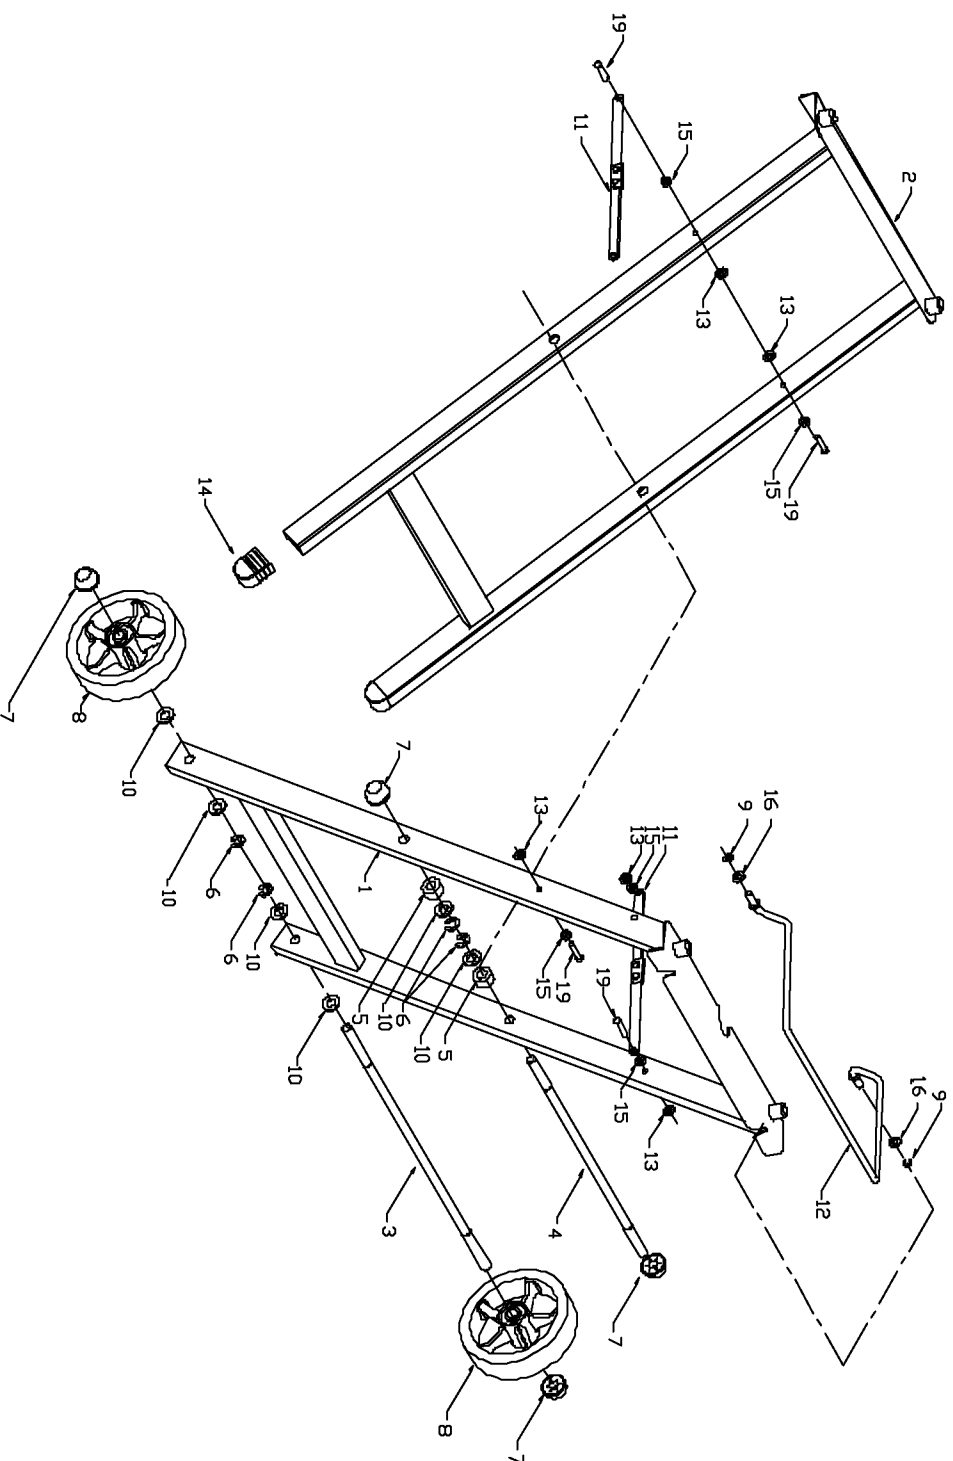

# PORTER-CABLE TILE SAW STAND

5042

## Parts List for 5042 Type 1

Item Number	Part Number	Description	Qty Required
1	000000-00	No Longer Available	1
2	000000-00	No Longer Available	1
3	899239	WHEEL AXLE	1
4	000000-00	No Longer Available	1
5	899265	SPACER	10
6	000000-00	No Longer Available	10
7	000000-00	No Longer Available	10
8	899251	WHEEL	1
9	000000-00	No Longer Available	10
10	000000-00	No Longer Available	10
11	899758	FOLDING BRACE	1
12	000000-00	No Longer Available	1
13	899767	PALNUT	10
14	000000-00	No Longer Available	1
15	899810	SPACER	10
16	000000-00	No Longer Available	10
19	899761	PIN	10