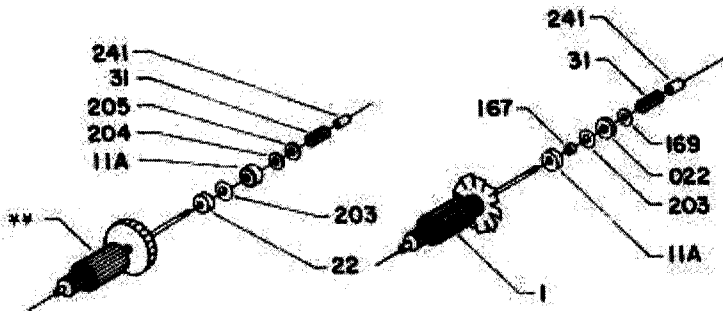

ADD TO CURRENT MODEL

*** #863624 Sleeve reduces seal bore in frame #841033 to accept new seal. Press sleeve to stop in bearing bore of frame.

Parts List for 503 Type 1

Item Number	Part Number	Description	Qty Required
1	863225	ARMATURE 115V	1
1	000000-00	No Longer Available	1
2	860980	FIELD 115V	1
3	N031652	BRUSH	2
3	803483	BRUSH CAP	2
3	873497	BRUSH HOLDER	2
4	801851	SWITCH	1
5	875863	CORD	1
11	803876SV	BEARING	1
11	879010	BEARING	1
11	803847SV	BEARING	1
11	000000-00	No Longer Available	1
12	804211	BEARING,NEEDLE	1
15	838028SV	BEARING	1
21	802420	SEAL	1
22	841133	OIL SEAL	1
22	861660	SEAL	1
23	801852	SEAL	1
31	803614	WORM	1
31	D803626	GEAR WORM	1
33	802274	SPROCKET	1
33	802382	SPROCKET	1
36	801291	CHAIN	1
39	801580	JACKSHAFT	1
40	801777	SHAFT	1
40	804531	SHAFT & LEVER	1
51	841033	FRAME ASSY	1

Parts List for 503 Type 1

Item Number	Part Number	Description	Qty Required
242	802046	GASKET	1
243	802705	NUT	10
245	801374	SCREW	10
246	876384	SCREW	10
247	908910	SHOE ASSY	1
248	908908	SHOE ASSY	1
249	839040	CORK COVERING	1
250	803337	SCREW	10
252	863393	SCREW	10
253	802430	LOCKWASHER	1
254	803496	WASHER	10
255	000000-00	No Longer Available	10
256	802350	SCREW	10
258	823254	NUT	10
259	803341	WASHER	10
260	839093	LEVER	1
261	694303	PIN	1
263	803317	WASHER	10
264	690671	SPRING	1
265	804415	WASHER	10
266	802433	PIN	1
267	D839052	PINION	1
268	839053	PLATE	1
269	000000-00	No Longer Available	1
270	690670	SPRING	1
271	694010	SCREW	10
274	000000-00	No Longer Available	1

Parts List for 503 Type 1

Item Number	Part Number	Description	Qty Required
279	803365	CAP	1
281	825615	WEAR PLATE	1
282	882232	SCREW	10
284	000000-00	No Longer Available	1
285	000000-00	No Longer Available	1
286	857785	NOZZLE	1
287	867344	HARDWARE KIT	1
800	801945	TUBE GREASE	1
800	801946	LUBE	1
800	803442	TUBE OIL	1
800	803443	LUBE	1
856	804314	GASKET	1
856	804217	WINDOW	1
856	000000-00	No Longer Available	1
856	801423	SLEEVE	1
856	803104	LEAD	1
856	845083	TERMINAL	1
856	839686	WASHER	2
856	859090	PLATE	1