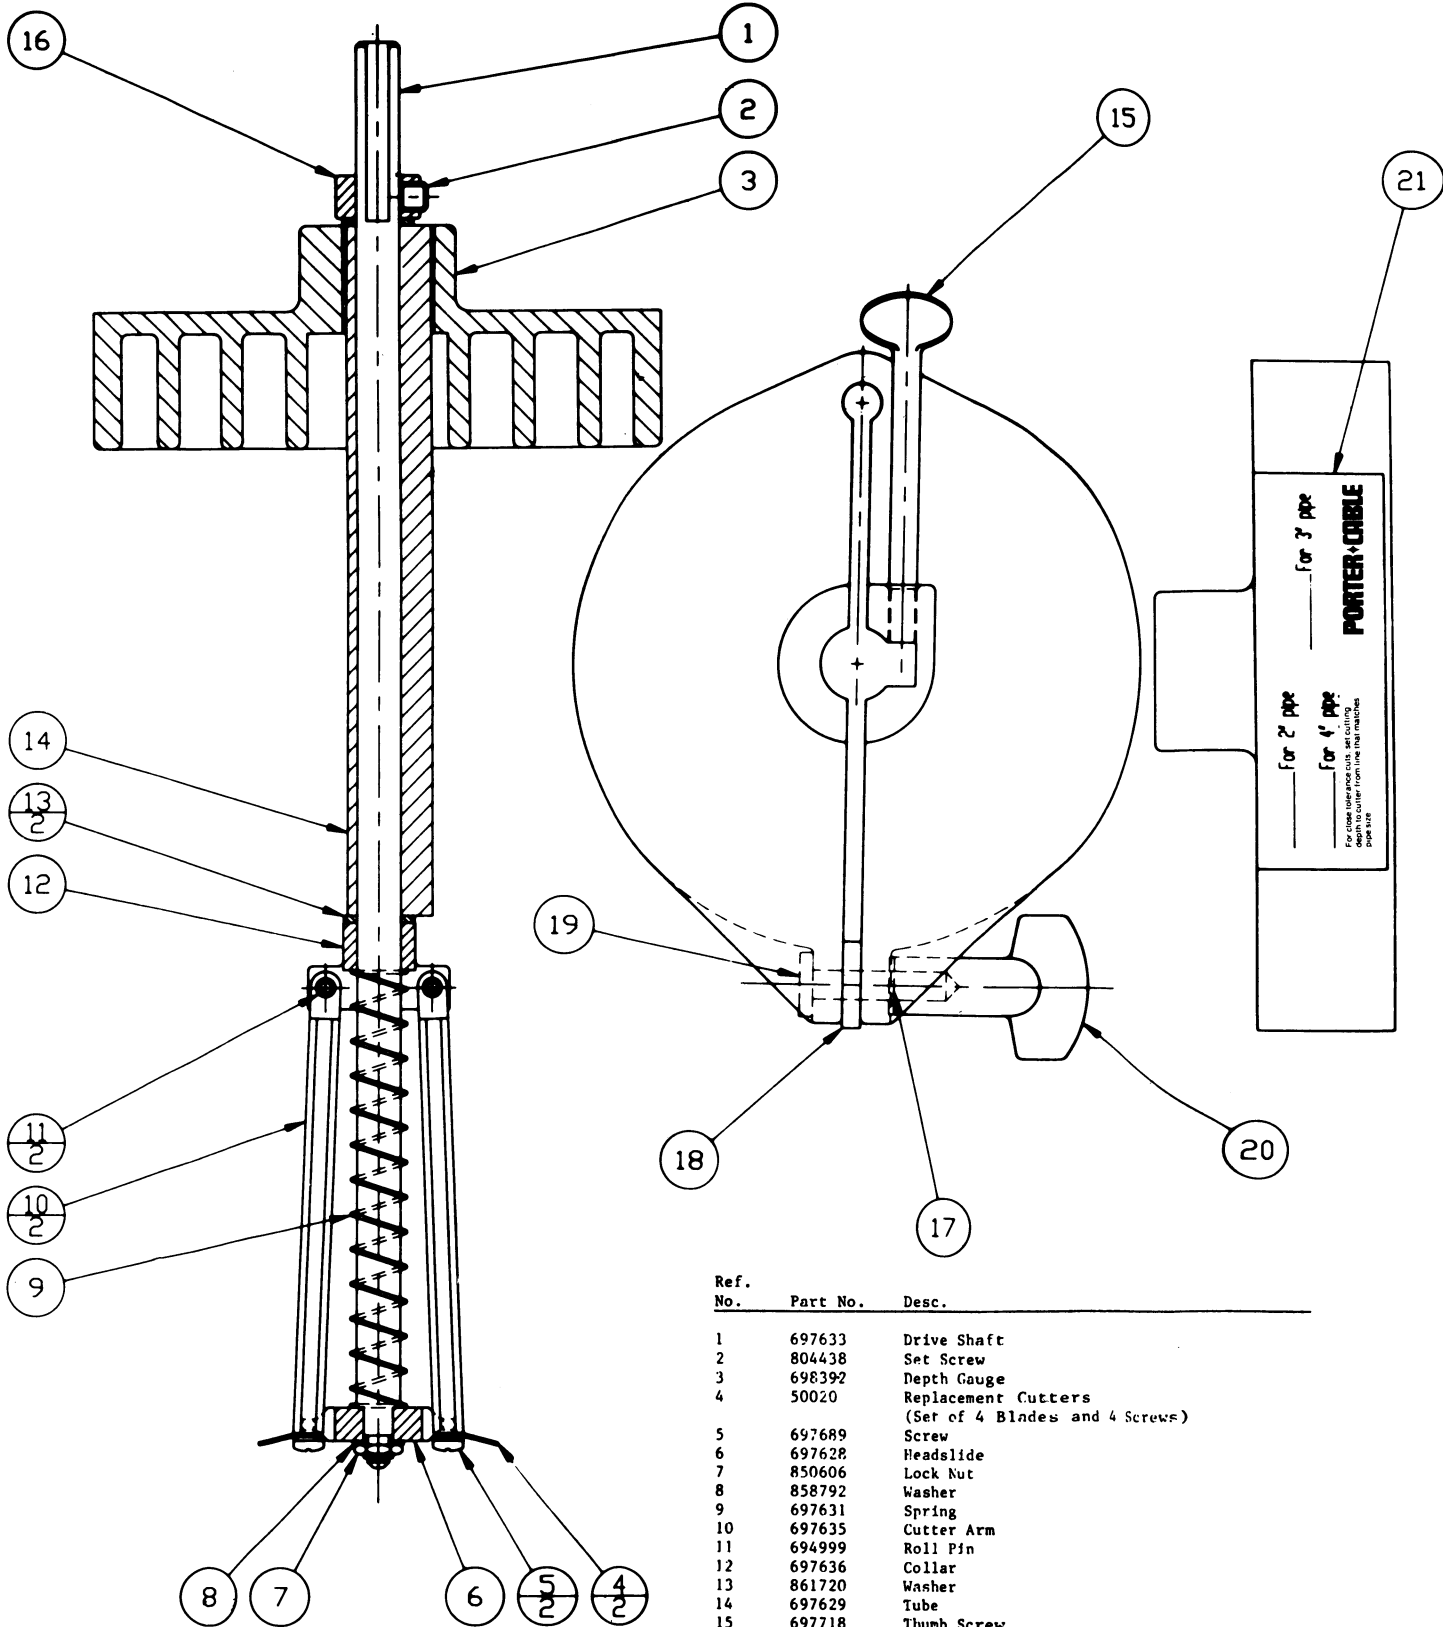

PORTER-CABLE

Stub-Rite™

PIPE CUTTER

5002

Ref. No.	Part No.	Desc.
1	697633	Drive Shaft
2	804438	Set Screw
3	698392	Depth Gauge
4	50020	Replacement Cutters (Set of 4 Blades and 4 Screws)
5	697689	Screw
6	697628	Headslide
7	850606	Lock Nut
8	858792	Washer
9	697631	Spring
10	697635	Cutter Arm
11	694999	Roll Pin
12	697636	Collar
13	861720	Washer
14	697629	Tube
15	697718	Thumb Screw
16	697717	Collar
17	823374	Washer
18	698441	Spacer
19	842580	Clamp Screw
20	851584	Clamp Knob
21	697877	Index Label

PART NO. 697881 - 881

Copyright © 1988 Porter-Cable Corporation

PORTER-CABLE
PROFESSIONAL POWER TOOLS