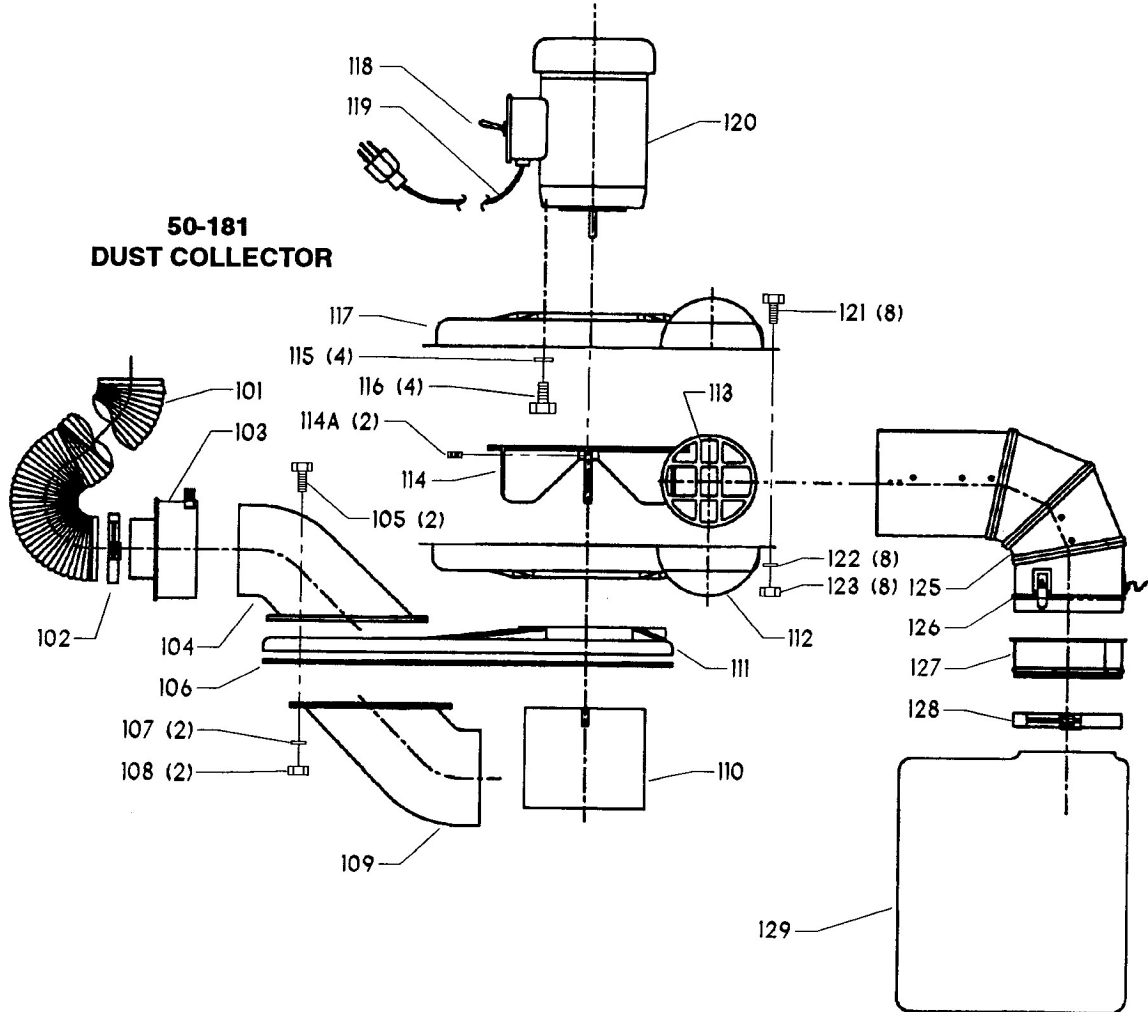

**50-181
DUST COLLECTOR**

NOTE:

BLOWER DISCHARGE GUARD (REF NO 113) MUST BE IN POSITION AT ALL TIMES