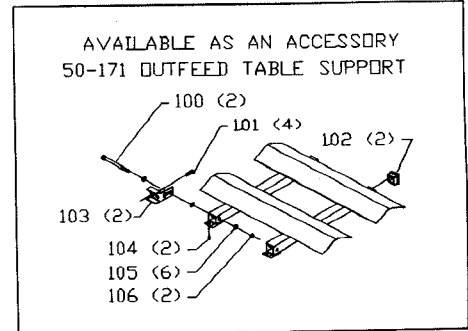

**50-170 SIDEKICK
PORTABLE SAW STAND**

Parts List for 50-170 Type 1

Item Number	Part Number	Description	Qty Required
1	000000-00	No Longer Available	1
2	000000-00	No Longer Available	1
3	901061103039S	SCREW	4
4	000000-00	No Longer Available	2
5	492056-00	WASHER	2
6	000000-00	No Longer Available	1
7	902012122409S	STOP NUT	2
8	000000-00	No Longer Available	2
9	000000-00	No Longer Available	1
10	000000-00	No Longer Available	1
11	422271380004	HANDLE	1
12	000000-00	No Longer Available	1
13	5140081-98	SCREW	2
14	000000-00	No Longer Available	2
15	000000-00	No Longer Available	2
16	908459S	SCREW	2
20	436103660004	HANDLE	1
20	000000-00	No Longer Available	1
21	000000-00	No Longer Available	1
22	1246014	CAP SCREW	1
23	901010600603	CAP SCREW	1
24	491957-00	LOCK WASHER	1
25	904010101614S	STEEL WASHER	1
26	000000-00	No Longer Available	1
27	904010101614S	STEEL WASHER	1
28	489026-00	HEX NUT	1
29	000000-00	No Longer Available	4

Parts List for 50-170 Type 1

Item Number	Part Number	Description	Qty Required
62	1346183	SCREW	2
70	000000-00	No Longer Available	2
71	000000-00	No Longer Available	2
71	1346204	WHEEL	2
72	902010101282S	HEX JAM NUT	2
73	904010101614S	STEEL WASHER	8
74	491957-00	LOCK WASHER	8
75	1246014	CAP SCREW	8
76	902010201266	HEX JAM NUT	2
77	904020201705	LOCK WASHER	2
78	904010101636S	WASHER	2
79	436103660005	LEG ASSY	1
79	000000-00	No Longer Available	1
80	000000-00	No Longer Available	4
81	000000-00	No Longer Available	1
85	901110200821	CARRIAGE BOLT	2
86	436100140001	ADJUSTING BRACKET	2
87	904010101614S	STEEL WASHER	2
88	491957-00	LOCK WASHER	2
89	902012122409S	STOP NUT	2
91	000000-00	No Longer Available	1
92	491957-00	LOCK WASHER	1
93	901010600603	CAP SCREW	1
94	1246014	CAP SCREW	1
100	000000-00	No Longer Available	1
101	901064131169S	SCREW	1
102	000000-00	No Longer Available	1