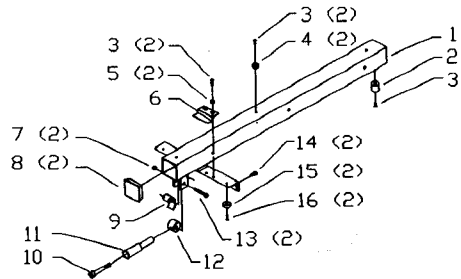

**50-170 SIDEKICK
PORTABLE SAW STAND**

Parts List for 50-170 Type 1

Item Number	Part Number	Description	Qty Required
1	000000-00	No Longer Available	1
2	000000-00	No Longer Available	1
3	901061103039S	SCREW	4
4	000000-00	No Longer Available	2
5	492056-00	WASHER	2
6	000000-00	No Longer Available	1
7	902012122409S	STOP NUT	2
8	000000-00	No Longer Available	2
9	000000-00	No Longer Available	1
10	000000-00	No Longer Available	1
11	422271380004	HANDLE	1
12	000000-00	No Longer Available	1
13	5140081-98	SCREW	2
14	000000-00	No Longer Available	2
15	000000-00	No Longer Available	2
16	908459S	SCREW	2
20	436103660004	HANDLE	1
20	000000-00	No Longer Available	1
21	000000-00	No Longer Available	1
22	1246014	CAP SCREW	1
23	901010600603	CAP SCREW	1
24	491957-00	LOCK WASHER	1
25	904010101614S	STEEL WASHER	1
26	000000-00	No Longer Available	1
27	904010101614S	STEEL WASHER	1
28	489026-00	HEX NUT	1
29	000000-00	No Longer Available	4