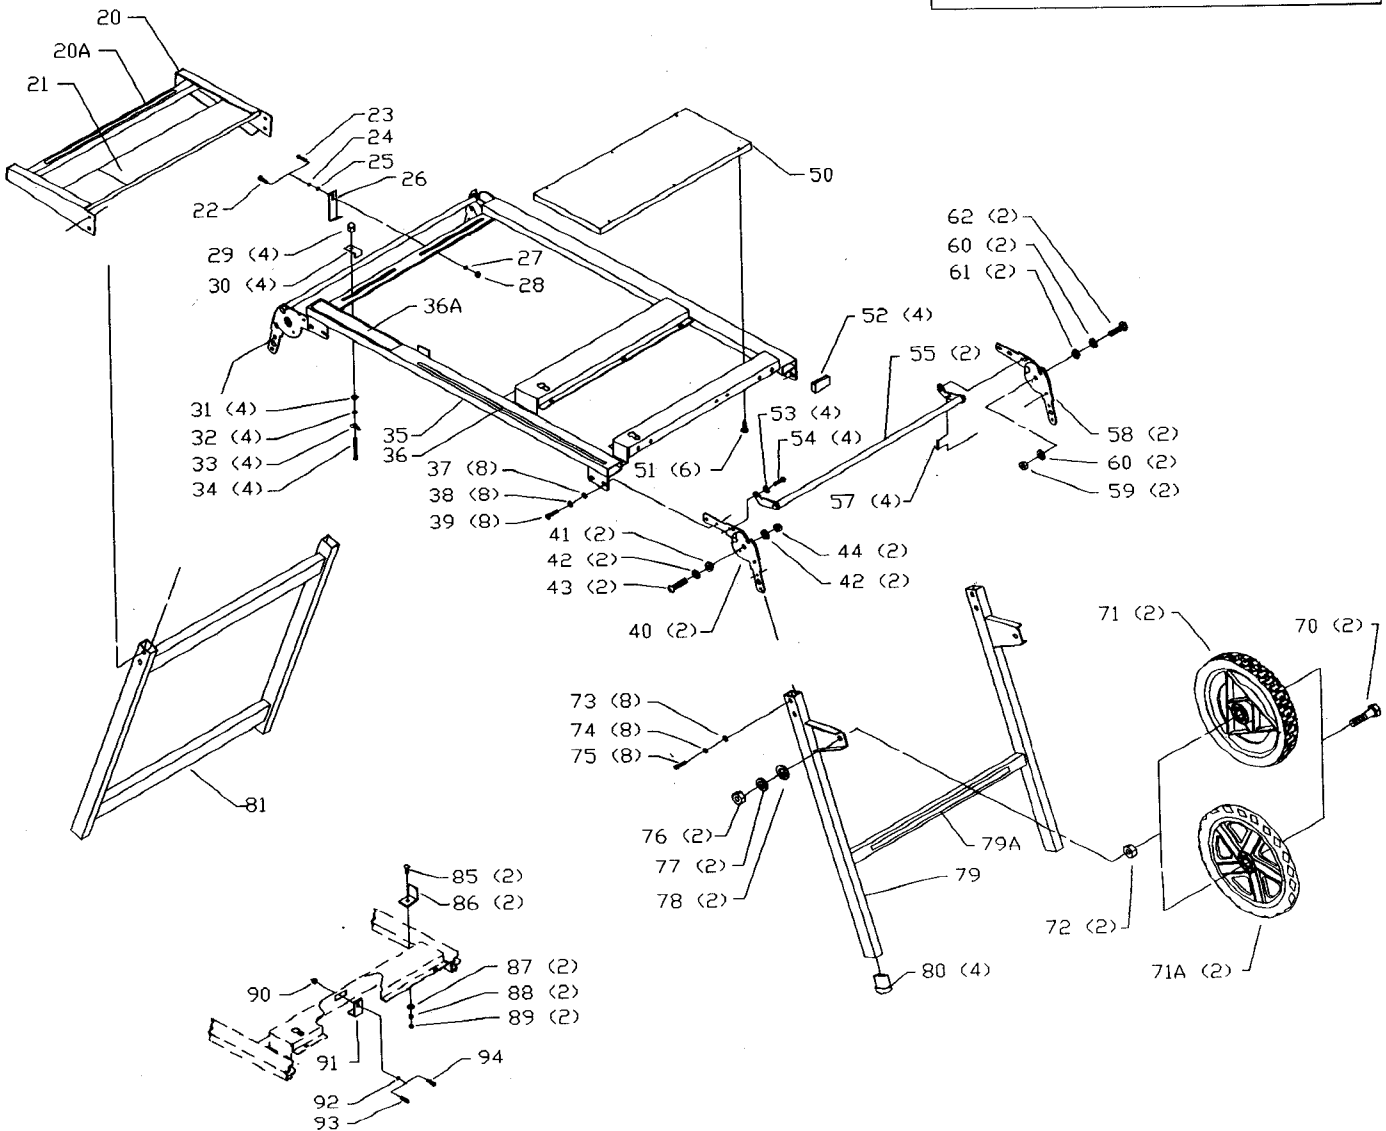

**50-170 SIDEKICK
PORTABLE SAW STAND**

Parts List for 50-170 Type 1

Item Number	Part Number	Description	Qty Required
1	000000-00	No Longer Available	1
2	000000-00	No Longer Available	1
3	901061103039S	SCREW	4
4	000000-00	No Longer Available	2
5	492056-00	WASHER	2
6	000000-00	No Longer Available	1
7	902012122409S	STOP NUT	2
8	000000-00	No Longer Available	2
9	000000-00	No Longer Available	1
10	000000-00	No Longer Available	1
11	422271380004	HANDLE	1
12	000000-00	No Longer Available	1
13	5140081-98	SCREW	2
14	000000-00	No Longer Available	2
15	000000-00	No Longer Available	2
16	908459S	SCREW	2
20	436103660004	HANDLE	1
20	000000-00	No Longer Available	1
21	000000-00	No Longer Available	1
22	1246014	CAP SCREW	1
23	901010600603	CAP SCREW	1
24	491957-00	LOCK WASHER	1
25	904010101614S	STEEL WASHER	1
26	000000-00	No Longer Available	1
27	904010101614S	STEEL WASHER	1
28	489026-00	HEX NUT	1
29	000000-00	No Longer Available	4

Parts List for 50-170 Type 1

Item Number	Part Number	Description	Qty Required
103	000000-00	No Longer Available	1
104	901041900203	SET SCREW	1
105	904010101614S	STEEL WASHER	1
106	902012122409S	STOP NUT	1
856	000000-00	No Longer Available	1