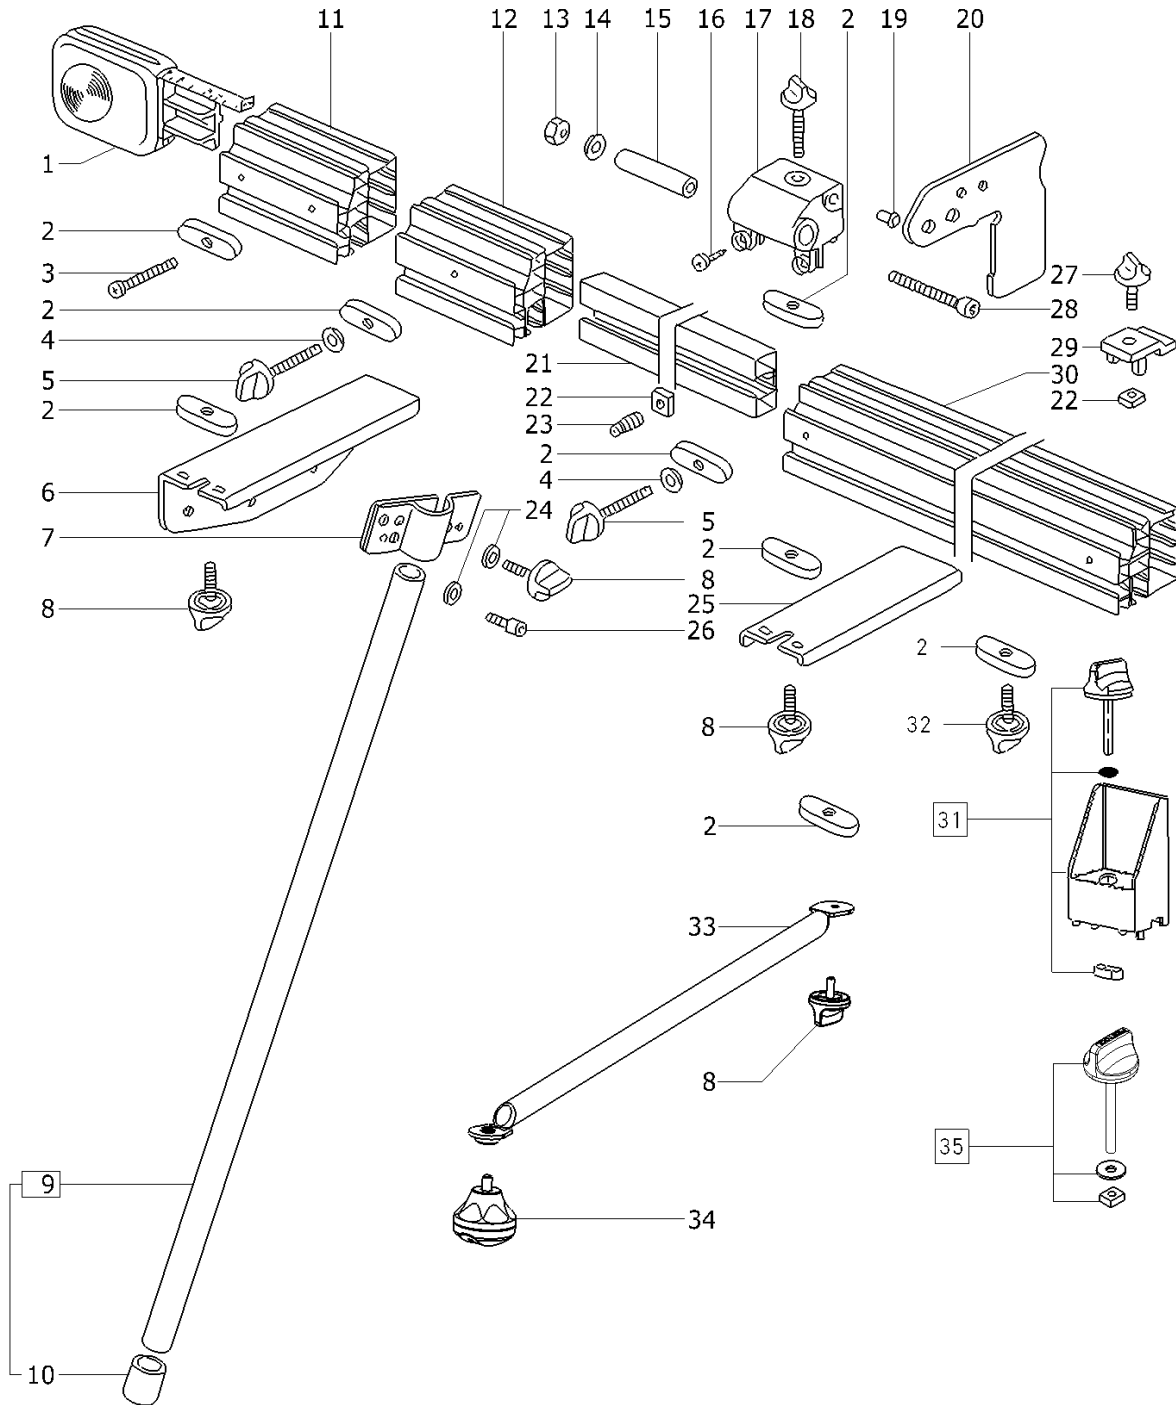

495321 - Trimming attachment

Pos	Part No.	Description	Quantity
1	xxx	No longer available	2
2	451630	Feather key	16
3	400523	Raised-head screw M6 x 40	2
4	402935	Washer	4
5	453067	Rotary knob M6	4
6	437672	Sheet metal	2
7	439771	Pipe clamp	4
8	482110	Rotary knob	10
9	494323	Supporting tube	4
10	437674	Rubber foot	4
11	453064	Stop profile	2
12	xxx	No longer available	2
13	228541	Hexagon nut M6	2
14	200578	Washer 6,4 mm	2
15	451132	Axle	2
16	219031	Raised-head screw 3,5 x 10 mm	4
17	451130	Adjustable stop	2
18	451659	Rotary knob M6	2
19	400287	Pressure clamping element	2
20	451133	Stop	2
21	453020	Pipe	2
22	228566	Square nut M6	4
23	772405	Threaded pin M6 x 10	2
24	228546	Washer 6,4 mm	8
25	437671	Sheet metal	2
26	200684	Cheese head screw M6 x 12	4
27	438320	Rotary knob M6	2
28	400501	Cheese head screw M6 x 55	2
29	451128	Measuring tape clamp	2
30	453065	Stop profile	2
31	494322	Stop angle	2
32	474205	Rotary knob M6	2
33	495535	Strut	2
34	488045	Grip	2