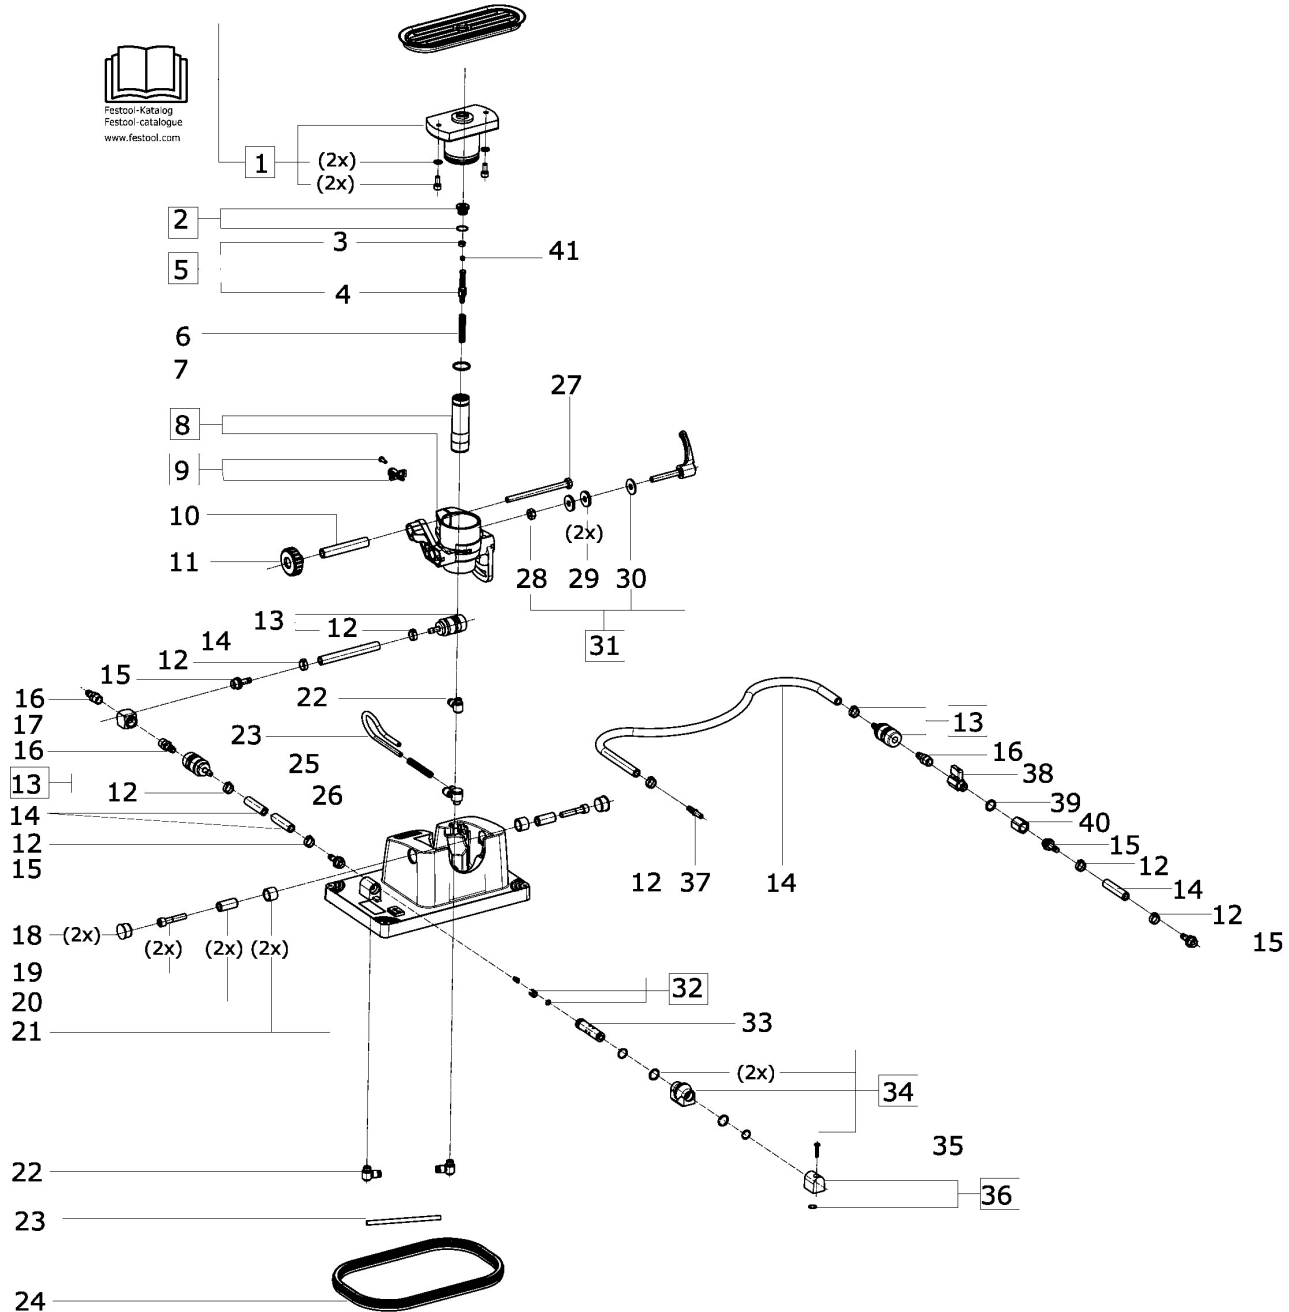

493587 - VAC SYS SE 2

Pos	Part No.	Description	Quantity
1	494586	Adapter	1
2	494583	Plug	1
3	473873	Gasket	1
4	494582	Tappet	1
5	494582	Tappet	1
6	469730	Pressure spring	1
7	401027	O-ring	1
8	494581	Housing	1
9	494579	Safety catch	1
10	469741	Sleeve	1
11	469743	Grip	1
12	479816	Clip	6
13	494574	Hose coupling	2
14	469694	Hose	3
15	469756	Hose nozzle	4
16	474202	Plug nipple	3
17	469755	Distributors	1
18	469726	Cover plug	2
19	400895	Hexagon socket screw	2
20	469724	Sleeve	2
21	494580	Base plate	1
22	469705	Thr.pipe angle	3
23	473100	Hose	3
24	469702	Gasket	1
25	470693	Protection spiral	1
26	469706	Thr.pipe angle	1
27	400896	Countersunk screw	1
28	772975	Hexagon nut M10	1
29	493585	Washer	2
30	xxx	No longer available	1
31	494578	Clamp lever	1
32	494576	Slide	1
33	473500	Valve capsule	1
34	494575	Slide	1
35	228516	Raised-head screw M5 x 25	1
36	494577	Bearing support	1
37	471568	Socket	1
38	474203	plug	1
39	002225	Gasket	1
40	474204	Sleeve	1
41	476085	Pressure piece	1