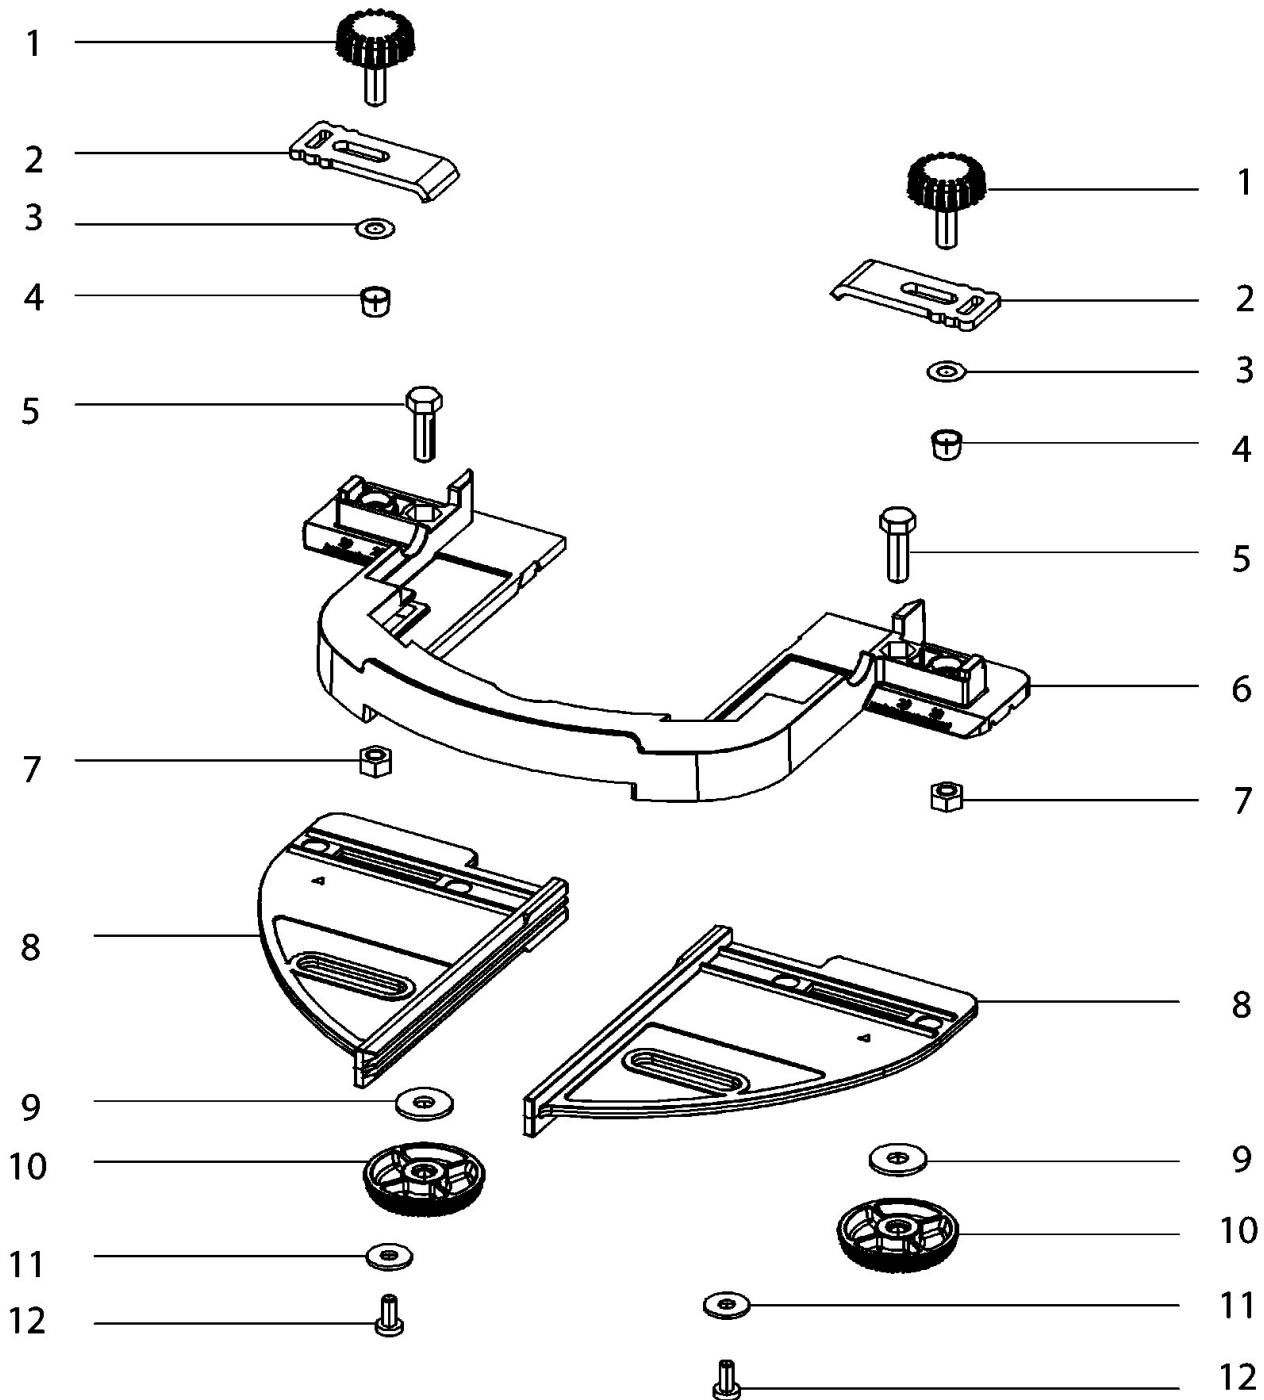

493487 - Trim stop LA-DF 500

<b>Pos</b>	<b>Part No.</b>	<b>Description</b>	<b>Quantity</b>
1	469502	Clamping screw	2
2	469152	Notch	2
3	228550	Shim ring	2
4	440280	Pressure spring	2
5	470098	Hexagon screw M5 x 16	2
6	10001186	Support	1
7	200717	Hexagon nut M5	2
8	10001178	Stop	2
9	418269	Washer	2
10	469313	Knurled nut	2
11	403100	Washer	2
12	219047	Raised-head screw 3,5 x 8 mm	2