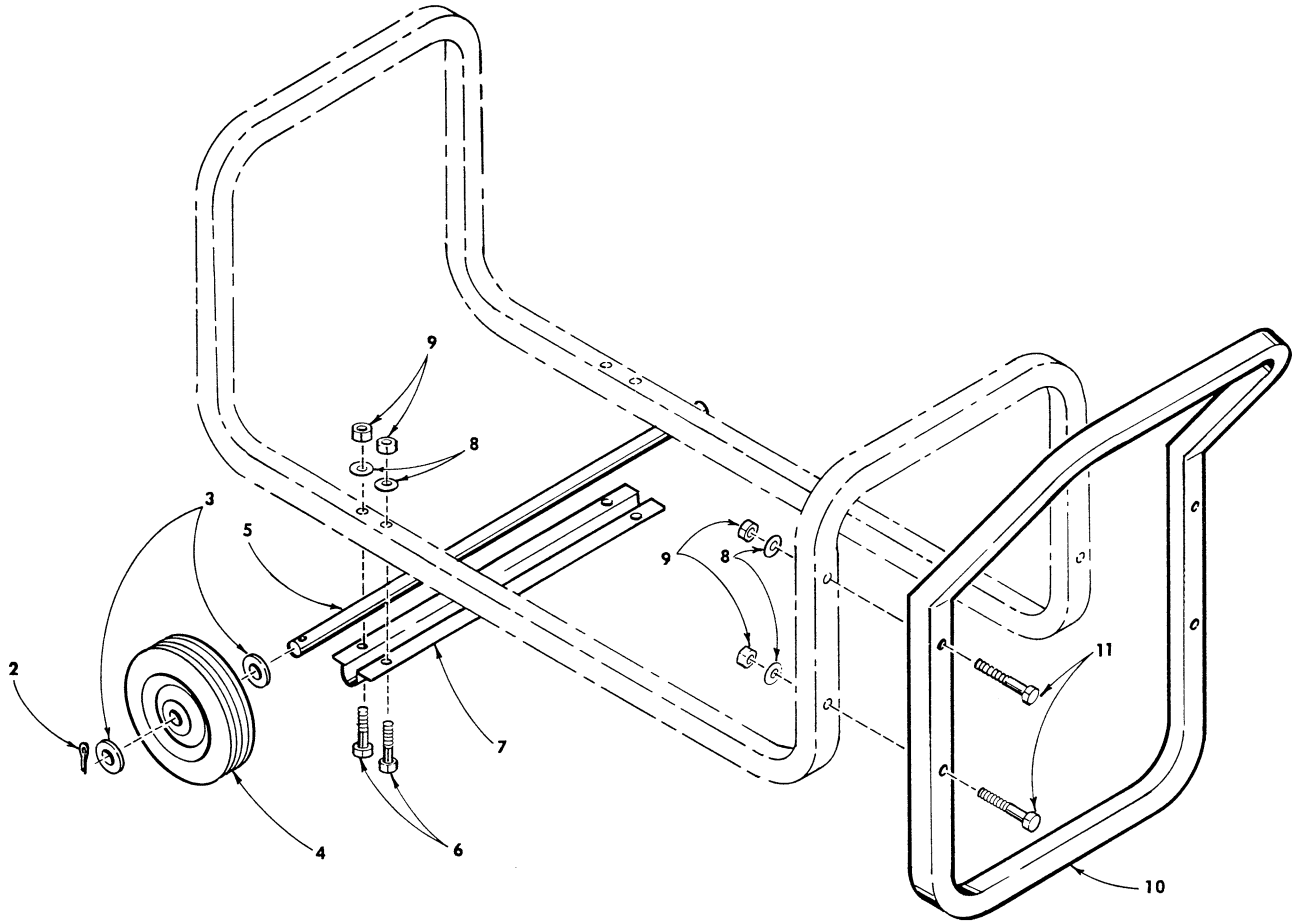

## ALTERNATOR DOLLY

Catalog No.

48-83-0120

BUL. 54-00-0010

REVISED BUL.

DATE

June '74

WIRING INSTRUCTIONS

| FIG. | PART NO.   | DESCRIPTION OF PART                      | NO. REQ. |
|------|------------|--|----------|
| 1    | 48-83-0120 | Alternator Dolly (Fig. Nos. 2 thru 11)   | (1)      |
| 2    | ---        | Cotter Pin 1/8"x1" Lg.                   | (2)      |
| 3    | ---        | Flat Washer 1/2" I.D. x 1" O.D. x 1/8"   | (4)      |
| 4    | 45-94-0170 | Wheel                                    | (2)      |
| 5    | 42-12-0080 | Axle                                     | (1)      |
| 6    | ---        | Hex. Hd. Screw - 1/4-20x1-1/2            | (4)      |
| 7    | 45-60-0380 | Axle Support                             | (1)      |
| 8    | ---        | Flat Washer 1/4" I.D. x 5/16 O.D. x 1/16 | (8)      |
| 9    | ---        | Hex Nut - 1/4-20                         | (8)      |
| 10   | 43-62-0580 | Dolly Handle                             | (1)      |
| 11   | ---        | Hex. Hd. Screw 1/4-20x2-1/2              | (4)      |