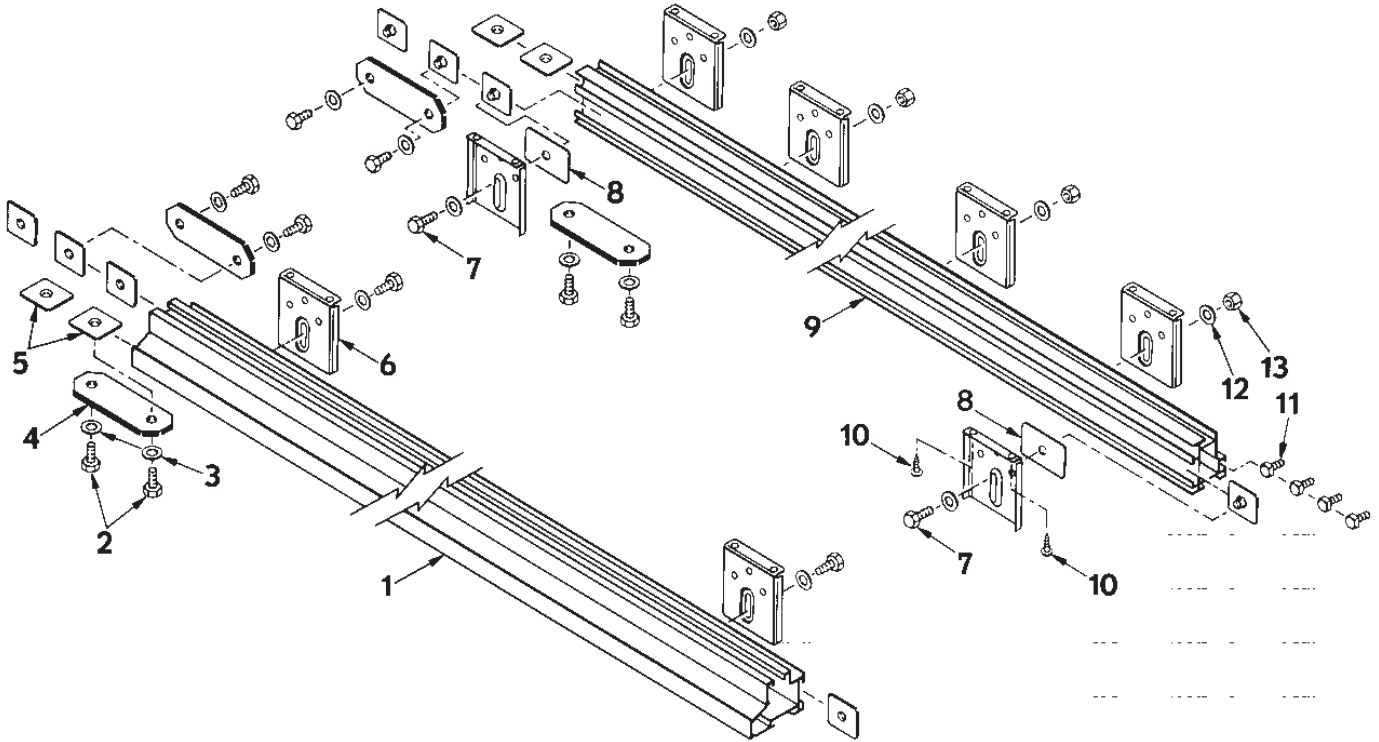

RYOBI WIDE TABLE KIT NO. 4730301

Now that you have purchased your **Wide Table Kit**, should a need ever exist for repair parts or service, simply contact your nearest Ryobi Authorized Service Center. Be sure to provide all pertinent facts when you call or visit.

PARTS LIST

Key No.	Part Number	Description	Qty.
1	0181010812	Front Extension Rail.....	1
2	615570-014	* Hex Bolt (5/16-18 x 1/2 in.)	10
3	706382-361	* Washer (5/16 in.)	12
4	970147-002	Connector	4
5	969251-001	T-Nut	12
6	970146-002	Table Bracket	8
7	615570-008	* Hex Bolt (5/16-18 x 5/8 in.)	2
8	661847-002	Spacer	2
9	0181011805	Rear Extension Rail.....	1
10	969969-001	* Wood Screw (#10 x 5/8 in. Rd. Hd.).....	16
11	623166-005	* Bolt (1/4-20 x 1/2 in. Sq. Hd.).....	4
12	706382-358	* Washer (1/4 in.)	4
13	622171-053	* Hex Nut (1/4-20)	4
	972000-219	Operator's Manual (not shown)	