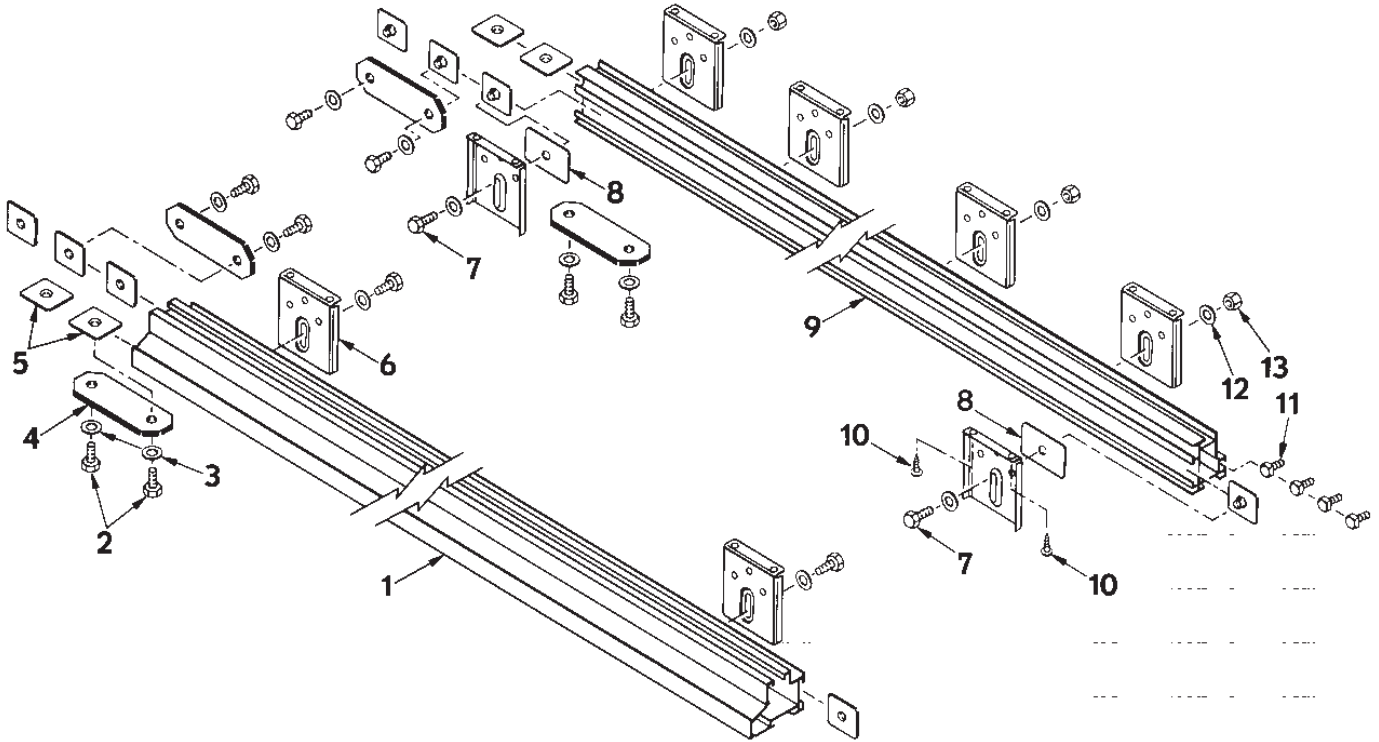

RYOBI WIDE TABLE KIT NO. 4730300

Now that you have purchased your **Wide Table Kit**, should a need ever exist for repair parts or service, simply contact your nearest Ryobi Authorized Service Center. Be sure to provide all pertinent facts when you call or visit.

PARTS LIST

Key No.	Part Number	Description	Qty.
1	969117-001	Front Extension Rail.....	1
2	615570-014	* Hex Bolt (5/16-18 x 1/2 in.)	10
3	706382-361	* Washer (5/16 in.)	12
4	970147-002	Connector	4
5	969251-001	T-Nut	12
6	970146-002	Table Bracket	8
7	615570-008	* Hex Bolt (5/16-18 x 5/8 in.)	2
8	661847-002	Spacer	2
9	969924-001	Rear Extension Rail.....	1
10	969969-001	* Wood Screw (#10 x 5/8 in. Rd. Hd.).....	16
11	623166-005	* Bolt (1/4-20 x 1/2 in. Sq. Hd.).....	4
12	706382-358	* Washer (1/4 in.)	4
13	622171-053	* Hex Nut (1/4-20)	4
	972000-219	Operator's Manual (not shown)	