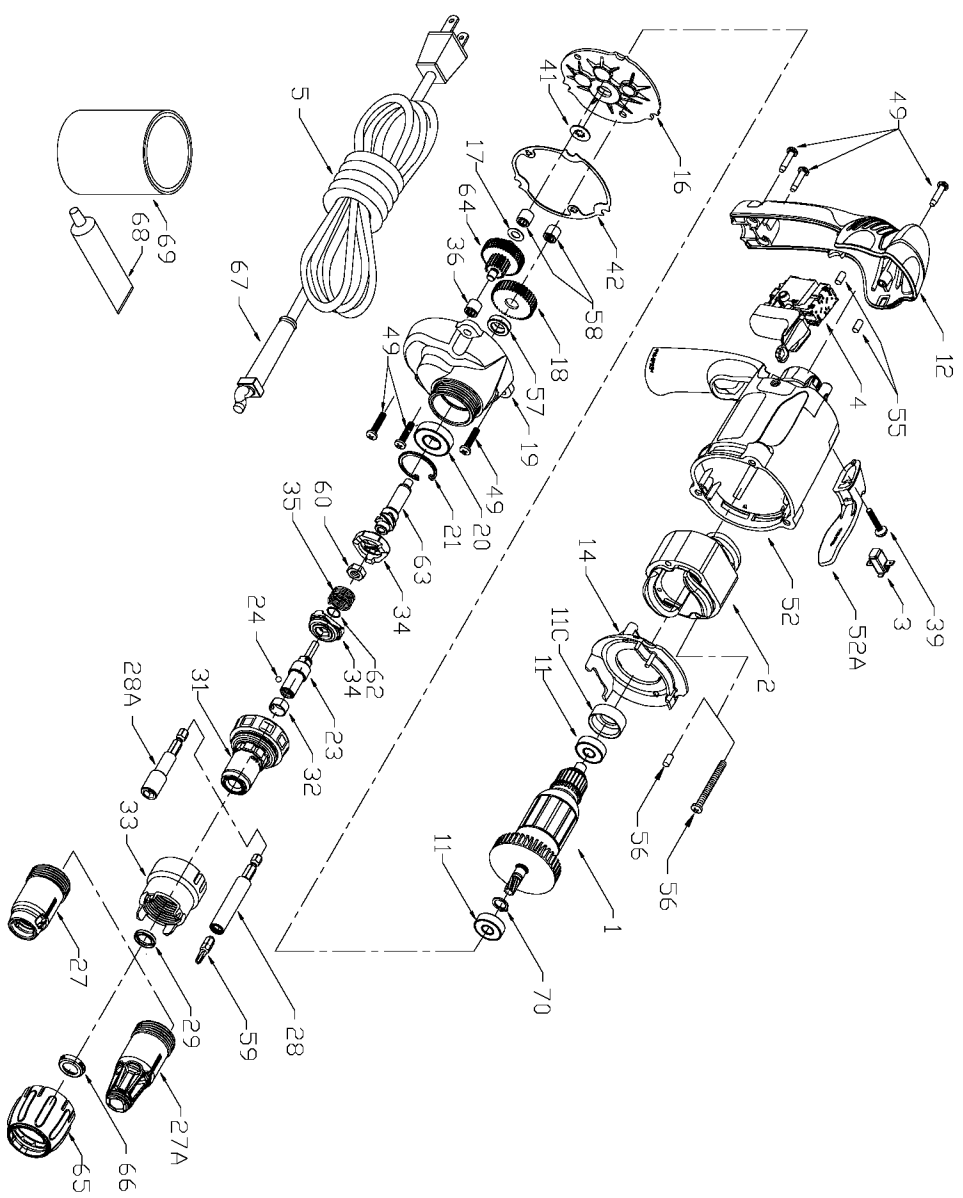

# PORTER-CABLE FASTENERS

WARNING: Electrical repairs should only be attempted by trained repairmen. Contact the nearest Porter-Cable Service Center or other competent repair center.

**4630**  
**4634**  
**4640**

## Parts List for 4640 Type 1

Item Number	Part Number	Description	Qty Required
1	905927	CS/A-ARMATURE	1
2	905928	SS/A-FIELD	1
3	908474	BRUSH HOLDER ASSY	2
4	896114	SWITCH	1
5	A10193	CORDSET	1
11	855284	BEARING	1
11	694432	BEARING MOUNT	1
12	000000-00	No Longer Available	1
14	000000-00	No Longer Available	1
16	000000-00	No Longer Available	1
17	848741	WASHER	1
18	905941	SS/A-GEAR & SPINDLE	1
19	905932	SS/A-GEAR HSG	1
20	906152	BEARING	1
21	859382	RING	1
23	903678	SPINDLE-DRIVEN	1
24	844318	BALL	1
27	897495	LOCATOR	1
27	901282	LOCATOR	1
28	855895	NUT SETTER	1
31	896126	COLLAR ASSY	1
32	854346	RETAINER	1
33	910009	COLLAR ASSY	1
33	896996	COLLAR	1
34	905931	SS/A-CLUTCHES	1
35	901594	SPRING	1
36	330004-00	BEARING,NEEDLE	1

## Parts List for 4640 Type 1

Item Number	Part Number	Description	Qty Required
39	872520	SCREW	10
41	000000-00	No Longer Available	1
42	896998	GASKET	1
49	900826	SCREW	10
52	907252	MOTOR HOUSING	1
52	896117	BELT CLIP	1
55	899595	PLUG	1
56	699567	SCREW	10
56	899595	PLUG	1
57	000000-00	No Longer Available	1
58	000000-00	No Longer Available	1
60	901593	NUT	1
62	853644	RING	1
63	901592	SPINDLE	1
64	000000-00	No Longer Available	1
65	901159	COLLAR	1
67	810716	RELIEVER	1
68	878499	TUBE GREASE	1
69	879751	LUBRICANT 4 LBS	1
70	847564	SNAP RING	1