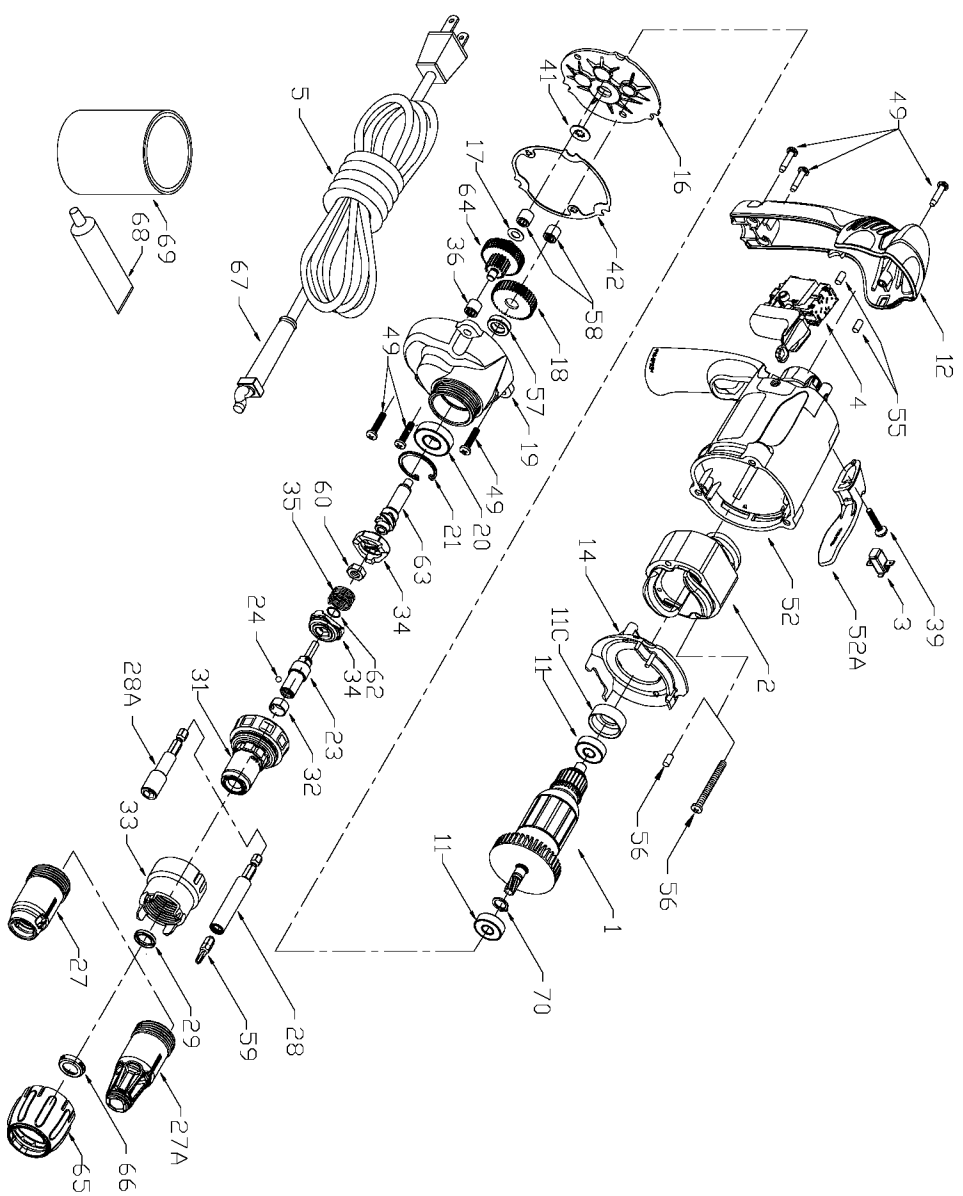

# PORTER-CABLE FASTENERS

WARNING: Electrical repairs should only be attempted by trained repairmen. Contact the nearest Porter-Cable Service Center or other competent repair center.

4630  
4634  
4640

## Parts List for 4634 Type 1

Item Number	Part Number	Description	Qty Required
1	905927	CS/A-ARMATURE	1
2	905928	SS/A-FIELD	1
3	908474	BRUSH HOLDER ASSY	2
4	896114	SWITCH	1
5	A10193	CORDSET	1
11	855284	BEARING	1
11	694432	BEARING MOUNT	1
12	000000-00	No Longer Available	1
14	000000-00	No Longer Available	1
16	000000-00	No Longer Available	1
17	848741	WASHER	1
18	905941	SS/A-GEAR & SPINDLE	1
19	905932	SS/A-GEAR HSG	1
20	906152	BEARING	1
21	859382	RING	1
23	903678	SPINDLE-DRIVEN	1
24	844318	BALL	1
27	901282	LOCATOR	1
28	879984	BIT HOLDER	1
29	890472	SEAL	1
31	896126	COLLAR ASSY	1
32	854346	RETAINER	1
33	000000-00	No Longer Available	1
33	896996	COLLAR	1
34	905931	SS/A-CLUTCHES	1
35	901594	SPRING	1
36	330004-00	BEARING,NEEDLE	1

## Parts List for 4634 Type 1

Item Number	Part Number	Description	Qty Required
39	872520	SCREW	10
41	000000-00	No Longer Available	1
42	896998	GASKET	1
49	900826	SCREW	10
52	907252	MOTOR HOUSING	1
52	896117	BELT CLIP	1
55	899595	PLUG	1
56	699567	SCREW	10
56	899595	PLUG	1
57	000000-00	No Longer Available	1
58	000000-00	No Longer Available	1
59	000000-00	No Longer Available	1
60	901593	NUT	1
62	853644	RING	1
63	901592	SPINDLE	1
64	000000-00	No Longer Available	1
65	901159	COLLAR	1
66	901289	CAP	1
67	810716	RELIEVER	1
68	878499	TUBE GREASE	1
69	879751	LUBRICANT 4 LBS	1
70	847564	SNAP RING	1