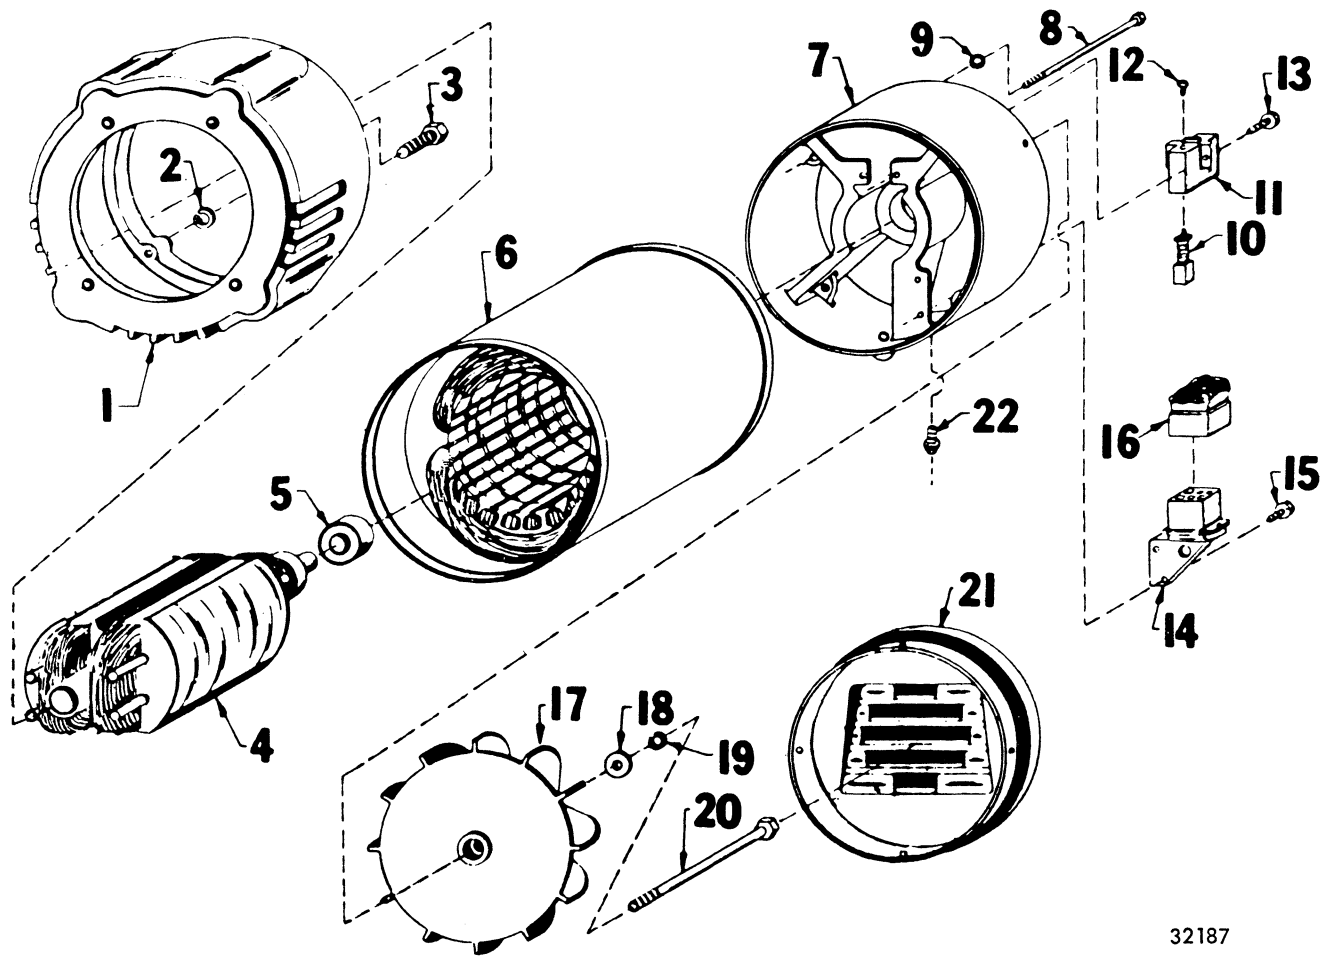

54-00-1180

Both Model and Serial No. must be furnished to obtain correct parts.

34860

Item	Part No.	Req'd	Description
1	42-20-0260	1	Mounting Base
2	40-50-6900	4	Springs
3	96-75-0300	4	5/16-18x3/4 Lg. Hex.Hd. Capscrew
4	06-97-4100	9	5/16 Lockwasher
5	06-55-1980	9	5/16-18 Hex. Hd. Nut
6	06-75-0342	4	5/16-18x1-3/4 Lg. Hex. Hd. Capscrew
8	43-33-0208	1	Vibration Damper
9	45-36-0430	1	Spacer
10	45-88-5261	1	5/16 Flatwasher
11	23-81-0190	1	Reactor Assembly
12	06-55 1100	4	No. 10-32 Lokut Hex. Nut

SERVICE PARTS LIST

BUL. 54-00-1150

3000 WATT ALTERNATOR

REVISED BUL DATE
March '71

Catalog No. 4611

Starting Serial No. 456-1001

WIRING INSTR. 54-00-1180

Both Model and Serial No. must be furnished to obtain correct parts.

32187

Item	Part No.	Req'd	Description
1	42-04-0360	1	Adaptor Housing
2	06-97-4125	4	3/8 Lockwasher
3	06-75-4500	4	3/8 - 16 x 1" Lg. Hex. Hd. Capscrew
4	23-40-0160	1	Rotor Assembly
5	02-04-1545	1	Bearing
6	23-58-0420	1	Stator Assembly
7	43-76-0171	1	Rear Bearing Carrier
8	06-75-0065	4	Indented Hex. Hd. Machine Screw
9	06-97-2200	4	#10 Shakeproof Lockwasher, Int.
10	22-18-0340	2	Brush Assembly
11	22-20-0220	1	Brush Holder
12	06-81-8650	2	#6 - 32 x 1/4 Lg. Rd. Hd. Machine Sc. & Lockwasher
13	06-81-3640	2	#8 - 32 x 5/8 Lg. Taptite Screw
14	45-60-0300	1	Rectifier Support Assembly
15	01-81-0030	2	#10 - 32 x 3/8 Lg. Taptite Screw
16	23-38-2560	1	Rectifier Assembly
17	22-84-0400	1	Fan
18	45-88-5245	2	5/16 Flatwasher
19	06-97-4100	1	5/16 Lockwasher
20	06-75-0468	1	Hex. Hd. Capscrew
21	42-92-0161	1	Fan Cover
22	06-75-2400	3	#10 - 32 x 1/2 Lg. Taptite Screw

SERVICE PARTS LIST

BUL. 54-00-1160

ALTERNATOR CONNECTION PANEL

REVISED BUL DATE
March '71

Catalog No. **4611**

Starting
Serial No. **456-1001**

WIRING INSTR.
54-00-1180

Both Model and Serial No. must be furnished to obtain correct parts.