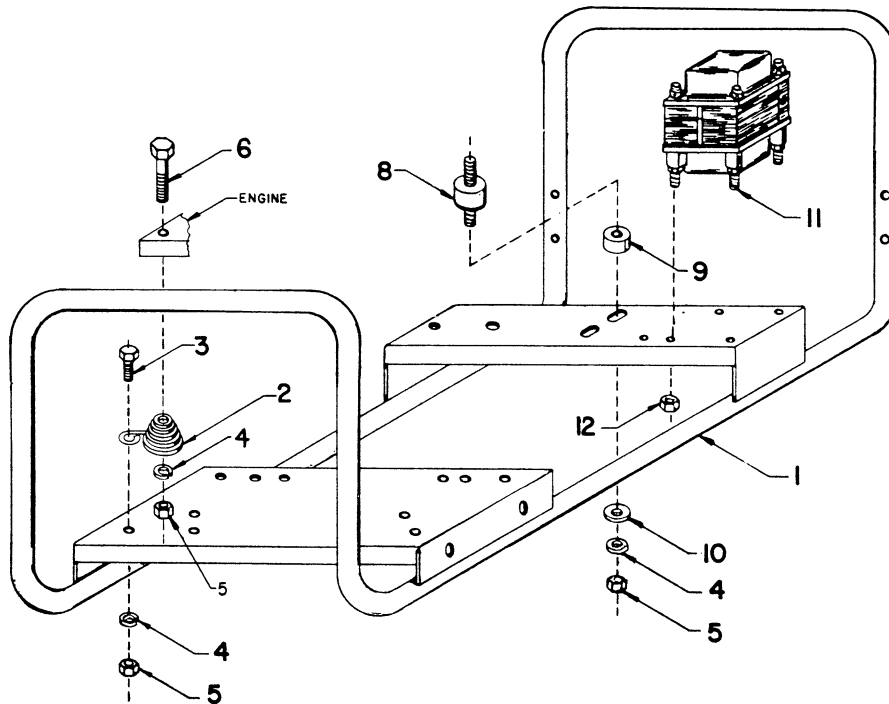

SERVICE PARTS LIST

BUL. 54-00-1170

ALTERNATOR MOUNTING BASE

REVISED BUL

DATE
March '71

Catalog No. 4611

Starting
Serial No. **456-1001**

WIRING INSTR.

54-00-1180

Both Model and Serial No. must be furnished to obtain correct parts.

34860

Item	Part No.	Req'd	Description
1	42-20-0260	1	Mounting Base
2	40-50-6900	4	Springs
3	96-75-0300	4	5/16-18x3/4 Lg. Hex.Hd. Capscrew
4	06-97-4100	9	5/16 Lockwasher
5	06-55-1980	9	5/16-18 Hex. Hd. Nut
6	06-75-0342	4	5/16-18x1-3/4 Lg. Hex. Hd. Capscrew
8	43-33-0208	1	Vibration Damper
9	45-36-0430	1	Spacer
10	45-88-5261	1	5/16 Flatwasher
11	23-81-0190	1	Reactor Assembly
12	06-55 1100	4	No. 10-32 Lokut Hex. Nut

SERVICE PARTS LIST

BUL. 54-00-1150

3000 WATT ALTERNATOR

REVISED BUL DATE
March '71

Catalog No. 4611

Starting Serial No. 456-1001

WIRING INSTR. 54-00-1180

Both Model and Serial No. must be furnished to obtain correct parts.

32187

Item	Part No.	Req'd	Description
1	42-04-0360	1	Adaptor Housing
2	06-97-4125	4	3/8 Lockwasher
3	06-75-4500	4	3/8 - 16 x 1" Lg. Hex. Hd. Capscrew
4	23-40-0160	1	Rotor Assembly
5	02-04-1545	1	Bearing
6	23-58-0420	1	Stator Assembly
7	43-76-0171	1	Rear Bearing Carrier
8	06-75-0065	4	Indented Hex. Hd. Machine Screw
9	06-97-2200	4	#10 Shakeproof Lockwasher, Int.
10	22-18-0340	2	Brush Assembly
11	22-20-0220	1	Brush Holder
12	06-81-8650	2	#6 - 32 x 1/4 Lg. Rd. Hd. Machine Sc. & Lockwasher
13	06-81-3640	2	#8 - 32 x 5/8 Lg. Taptite Screw
14	45-60-0300	1	Rectifier Support Assembly
15	01-81-0030	2	#10 - 32 x 3/8 Lg. Taptite Screw
16	23-38-2560	1	Rectifier Assembly
17	22-84-0400	1	Fan
18	45-88-5245	2	5/16 Flatwasher
19	06-97-4100	1	5/16 Lockwasher
20	06-75-0468	1	Hex. Hd. Capscrew
21	42-92-0161	1	Fan Cover
22	06-75-2400	3	#10 - 32 x 1/2 Lg. Taptite Screw