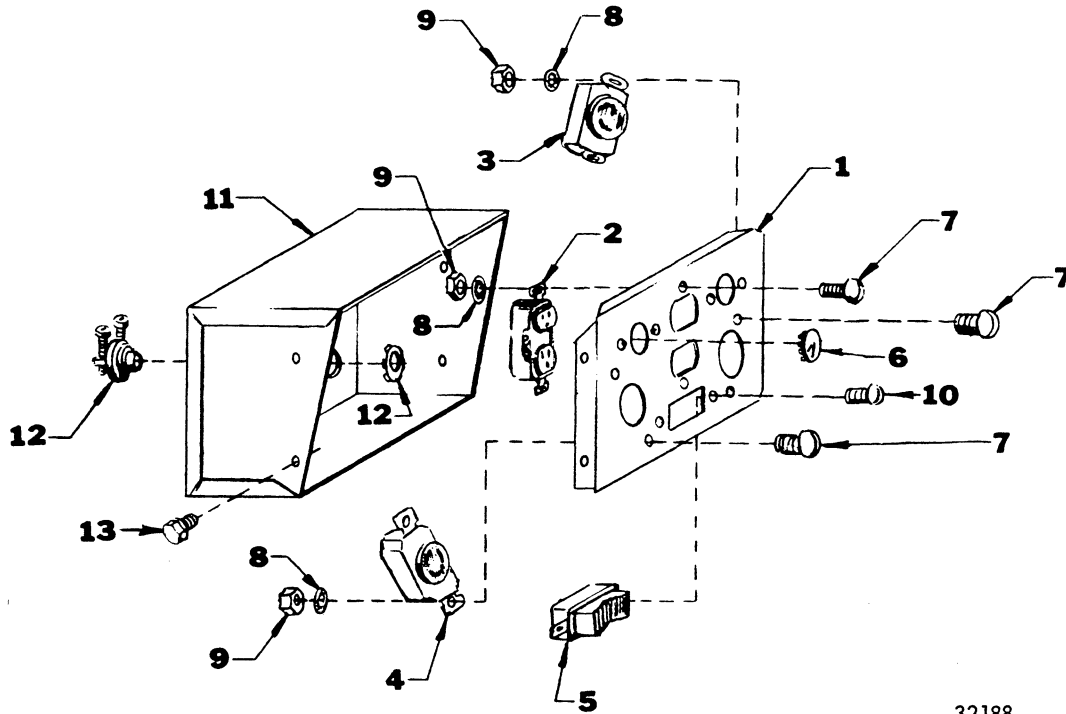

32187

Item	Part No.	Req'd	Description
1	42-04-0360	1	Adaptor Housing
2	06-97-4125	4	3/8 Lockwasher
3	06-75-4500	4	3/8 - 16 x 1" Lg. Hex. Hd. Capscrew
4	23-40-0160	1	Rotor Assembly
5	02-04-1545	1	Bearing
6	23-58-0420	1	Stator Assembly
7	43-76-0171	1	Rear Bearing Carrier
8	06-75-0065	4	Indented Hex. Hd. Machine Screw
9	06-97-2200	4	#10 Shakeproof Lockwasher, Int.
10	22-18-0340	2	Brush Assembly
11	22-20-0220	1	Brush Holder
12	06-81-8650	2	#6 - 32 x 1/4 Lg. Rd. Hd. Machine Sc. & Lockwasher
13	06-81-3640	2	#8 - 32 x 5/8 Lg. Taptite Screw
14	45-60-0300	1	Rectifier Support Assembly
15	01-81-0030	2	#10 - 32 x 3/8 Lg. Taptite Screw
16	23-38-2560	1	Rectifier Assembly
17	22-84-0400	1	Fan
18	45-88-5245	2	5/16 Flatwasher
19	06-97-4100	1	5/16 Lockwasher
20	06-75-0468	1	Hex. Hd. Capscrew
21	42-92-0161	1	Fan Cover
22	06-75-2400	3	#10 - 32 x 1/2 Lg. Taptite Screw

SERVICE PARTS LIST

BUL. 54-00-1160

ALTERNATOR CONNECTION PANEL

REVISED BUL DATE
March '71

Catalog No. **4611**

Starting
Serial No. **456-1001**

WIRING INSTR.
54-00-1180

Both Model and Serial No. must be furnished to obtain correct parts.

32188

Item	Part No.	Req'd	Description
1	22-68-0140	1	Outlet Panel Front
2	23-33-0200	1	115V Outlet
3	23-33-0205	1	115V Outlet
4	23-33-0160	1	230V Outlet
5	23-66-0835	1	Switch
6	44-68-0090	2	Plug Button
7	06-81-4650	6	RHMS
9	06-55-1100	6	Hex. Nuts
10	06-81-8650	2	Sim RHMS
11	22-12-0070	1	Outlet Panel Back
12	22-56-0140	1	3/8 Straight Connector
13	06-75-2400	4	Tapite