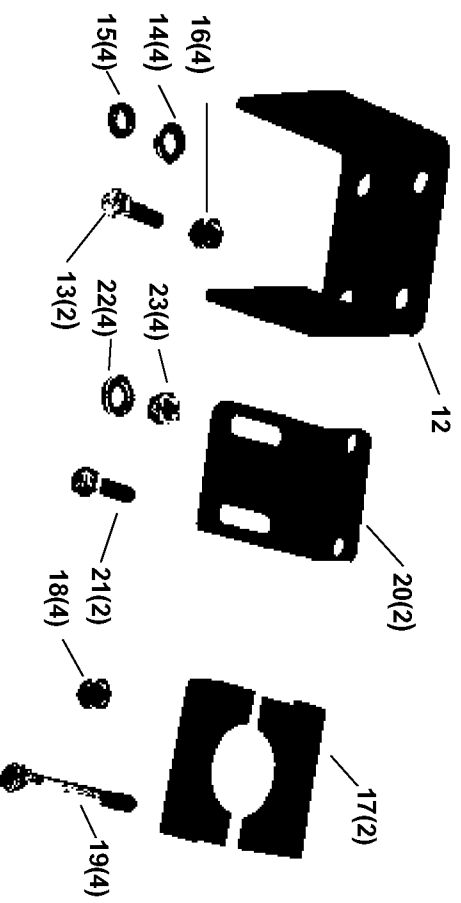

A2226

REVISED 3-20-01

Parts List for 46-896 Type 1

Item Number	Part Number	Description	Qty Required
1	000000-00	No Longer Available	1
2	1340515	FRAME	1
3	000000-00	No Longer Available	1
4	000000-00	No Longer Available	1
4	901092	SUPPORT ARM	1
5	901010600609S	CAP SCREW	1
6	1340510	3/16 PUSH NUT	1
7	1340511	END PLUG	1
8	1340512	LATCH	1
9	901030103360	CAP SCREW	1
10	1340513	#8-32 NYLOC NUT	1
12	000000-00	No Longer Available	1
13	901010600649S	CAP SCREW	2
14	904010101620S	WASHER	4
15	904020101703S	LOCK WASHER	4
16	902010101300S	HEX NUT	4
17	1340918	CLAMP ASSEMBLY	2
18	902010101300S	HEX NUT	4
19	901010605759	CAP SCREW	4
20	000000-00	No Longer Available	2
21	901010600649S	CAP SCREW	2
22	904010101620S	WASHER	4
23	902010101300S	HEX NUT	4