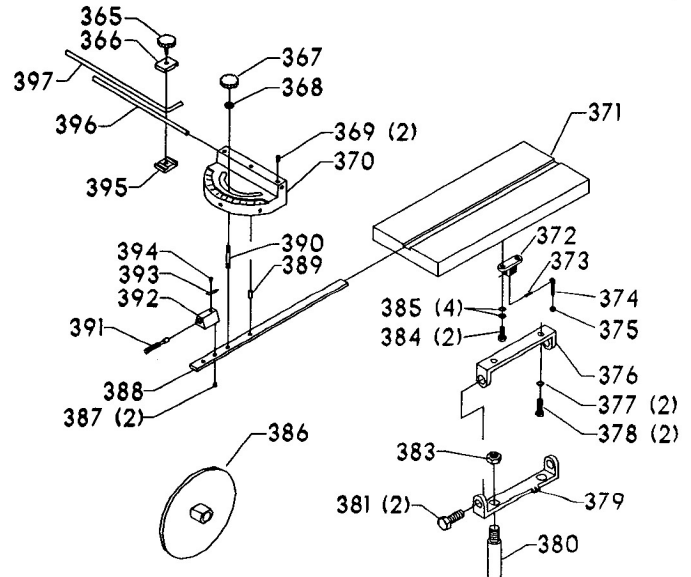

46-872 OUTBOARD BOWL TURNING ATTACHMENT

46-875 SHORT SHELF

46-881 3 POINT STEADY REST

46-876 SANDING DISC W/TABLE & MITER GAGE

46-890 GAP BED FILLER BLOCK (SET OF 2)