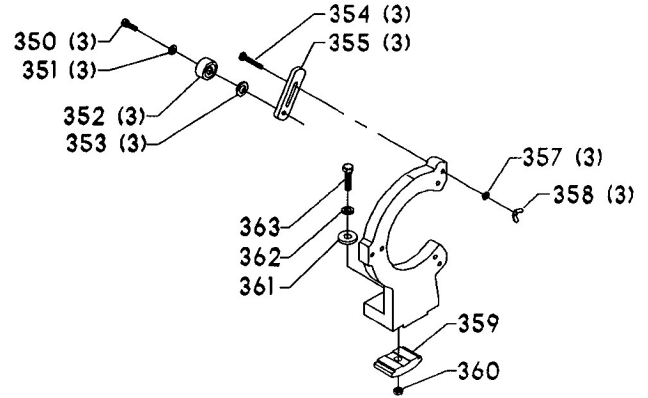

46-872 OUTBOARD BOWL TURNING ATTACHMENT

46-875 SHORT SHELF

46-881 3 POINT STEADY REST

46-876 SANDING DISC W/TABLE & MITER GAGE

46-890 GAP BED FILLER BLOCK (SET OF 2)